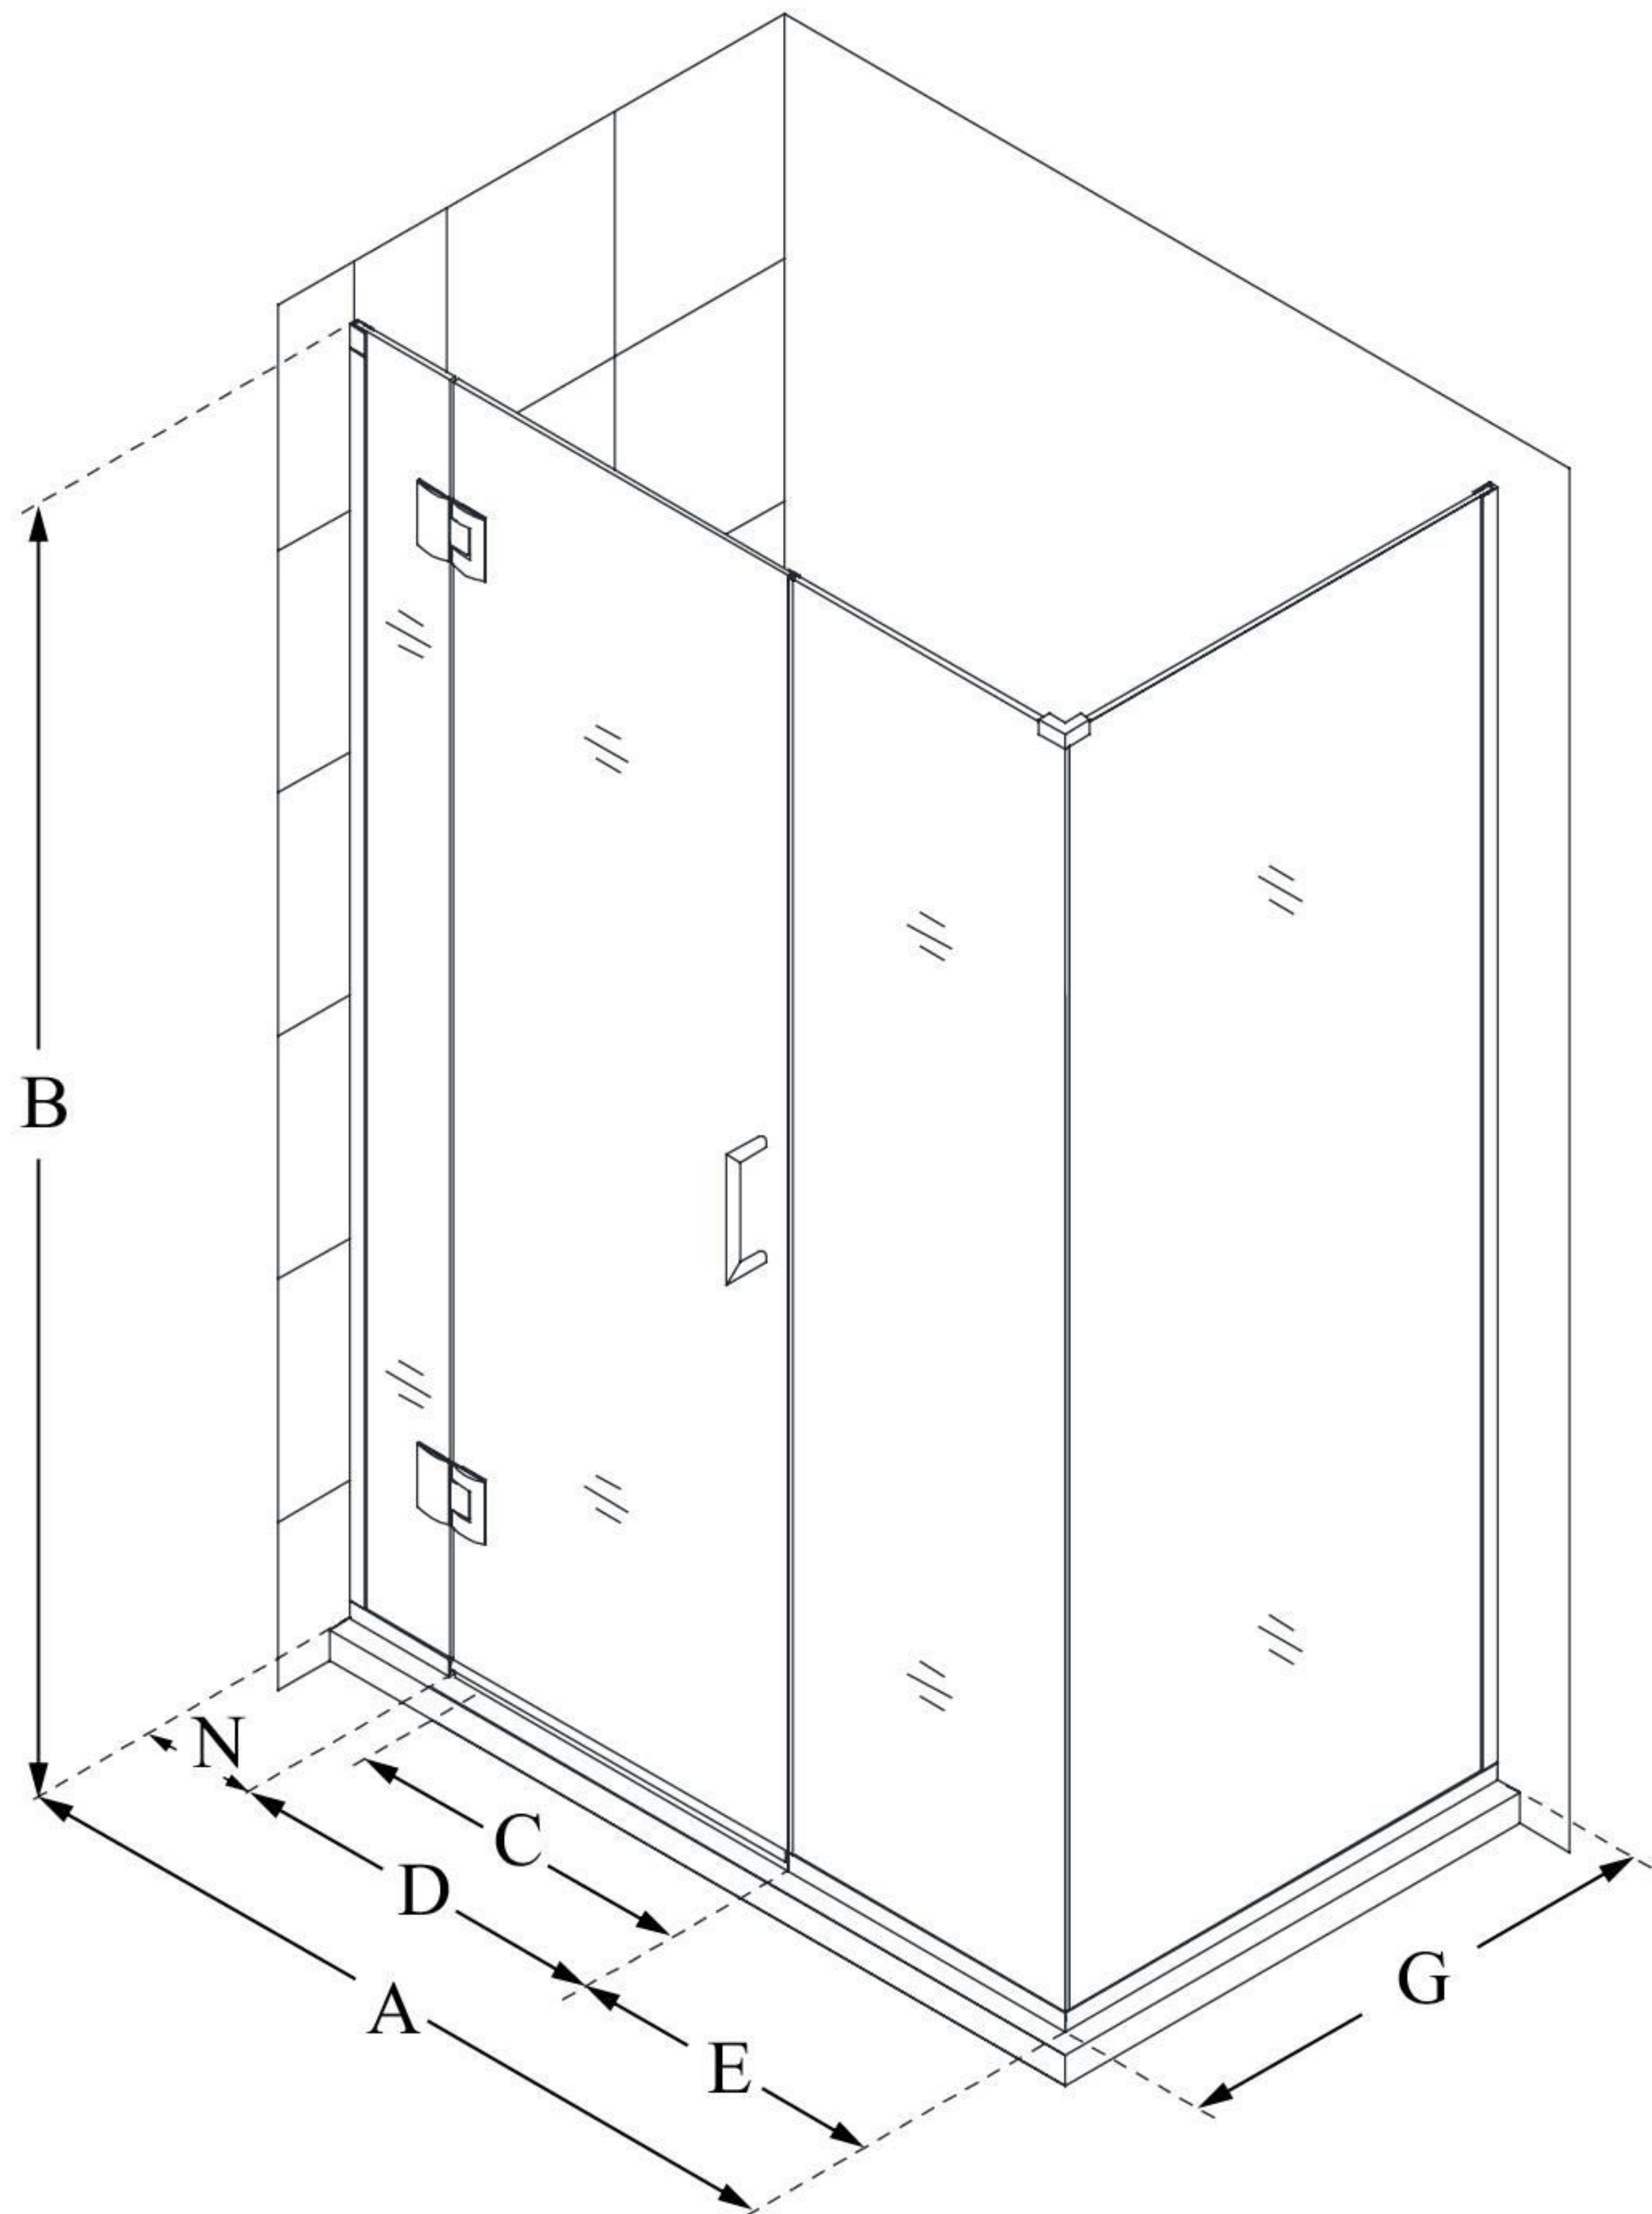

E12306530

UNIDOOR-X

DreamLine Unidoor-X 35 1/2" W
x 30 3/8" D x 72" H Frameless
Hinged Shower Enclosure, Clear
Glass

SWING DOOR

CONFIGURATION DIMENSIONS:

A: 35 1/2"

MODEL WIDTH

B: 72"

MODEL HEIGHT

C: 22"

ACCESS WIDTH

D: 23"

DOOR WIDTH

E: 6 1/2"

INLINE PANEL WIDTH

G: 30 3/8"

RETURN PANEL WIDTH

N: 6"

HINGE PANEL WIDTH

DreamLine reserves the right to update or modify the hardware or materials pictured without prior notice for the purpose of product improvement and customer satisfaction.