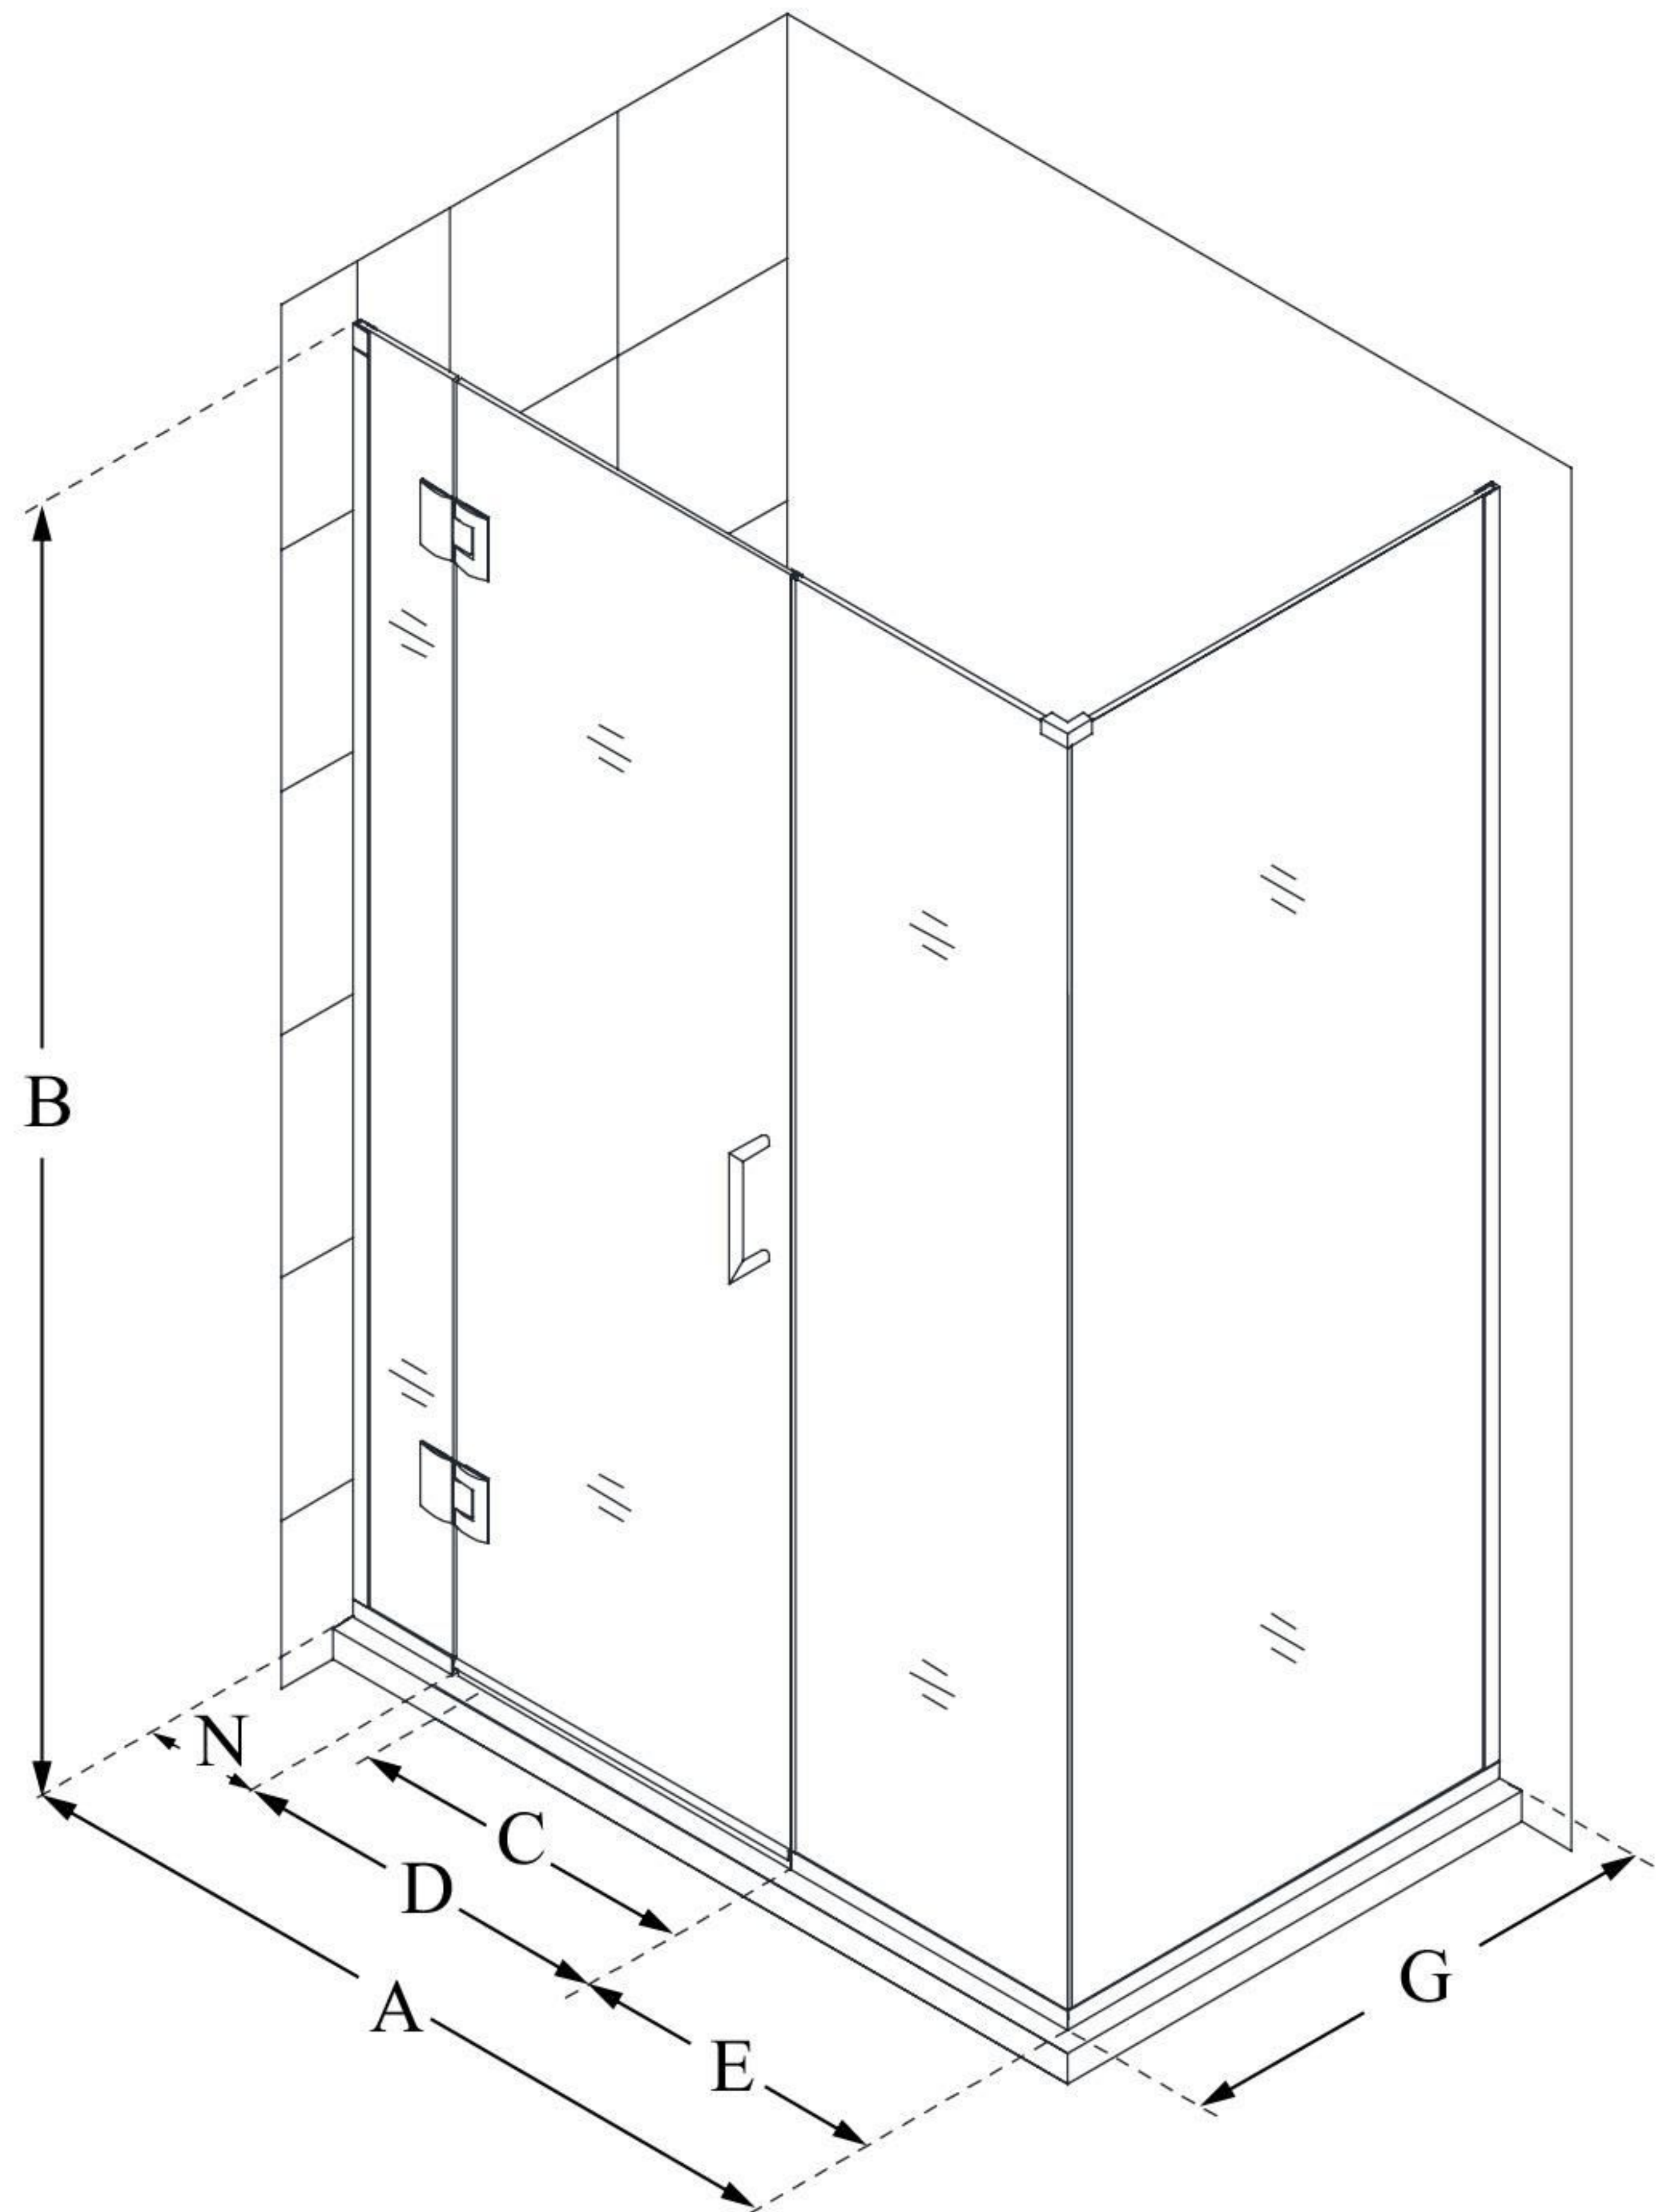

E1230634

UNIDOOR-X

DreamLine Unidoor-X 35" W x 34 3/8" D x 72" H Frameless Hinged Shower Enclosure, Clear Glass

SWING DOOR

CONFIGURATION DIMENSIONS:

A: 35"
MODEL WIDTH

B: 72"
MODEL HEIGHT

C: 22"
ACCESS WIDTH

D: 23"
DOOR WIDTH

E: 6"
INLINE PANEL WIDTH

G: 34 3/8"
RETURN PANEL WIDTH

N: 6"
HINGE PANEL WIDTH

DreamLine reserves the right to update or modify the hardware or materials pictured without prior notice for the purpose of product improvement and customer satisfaction.