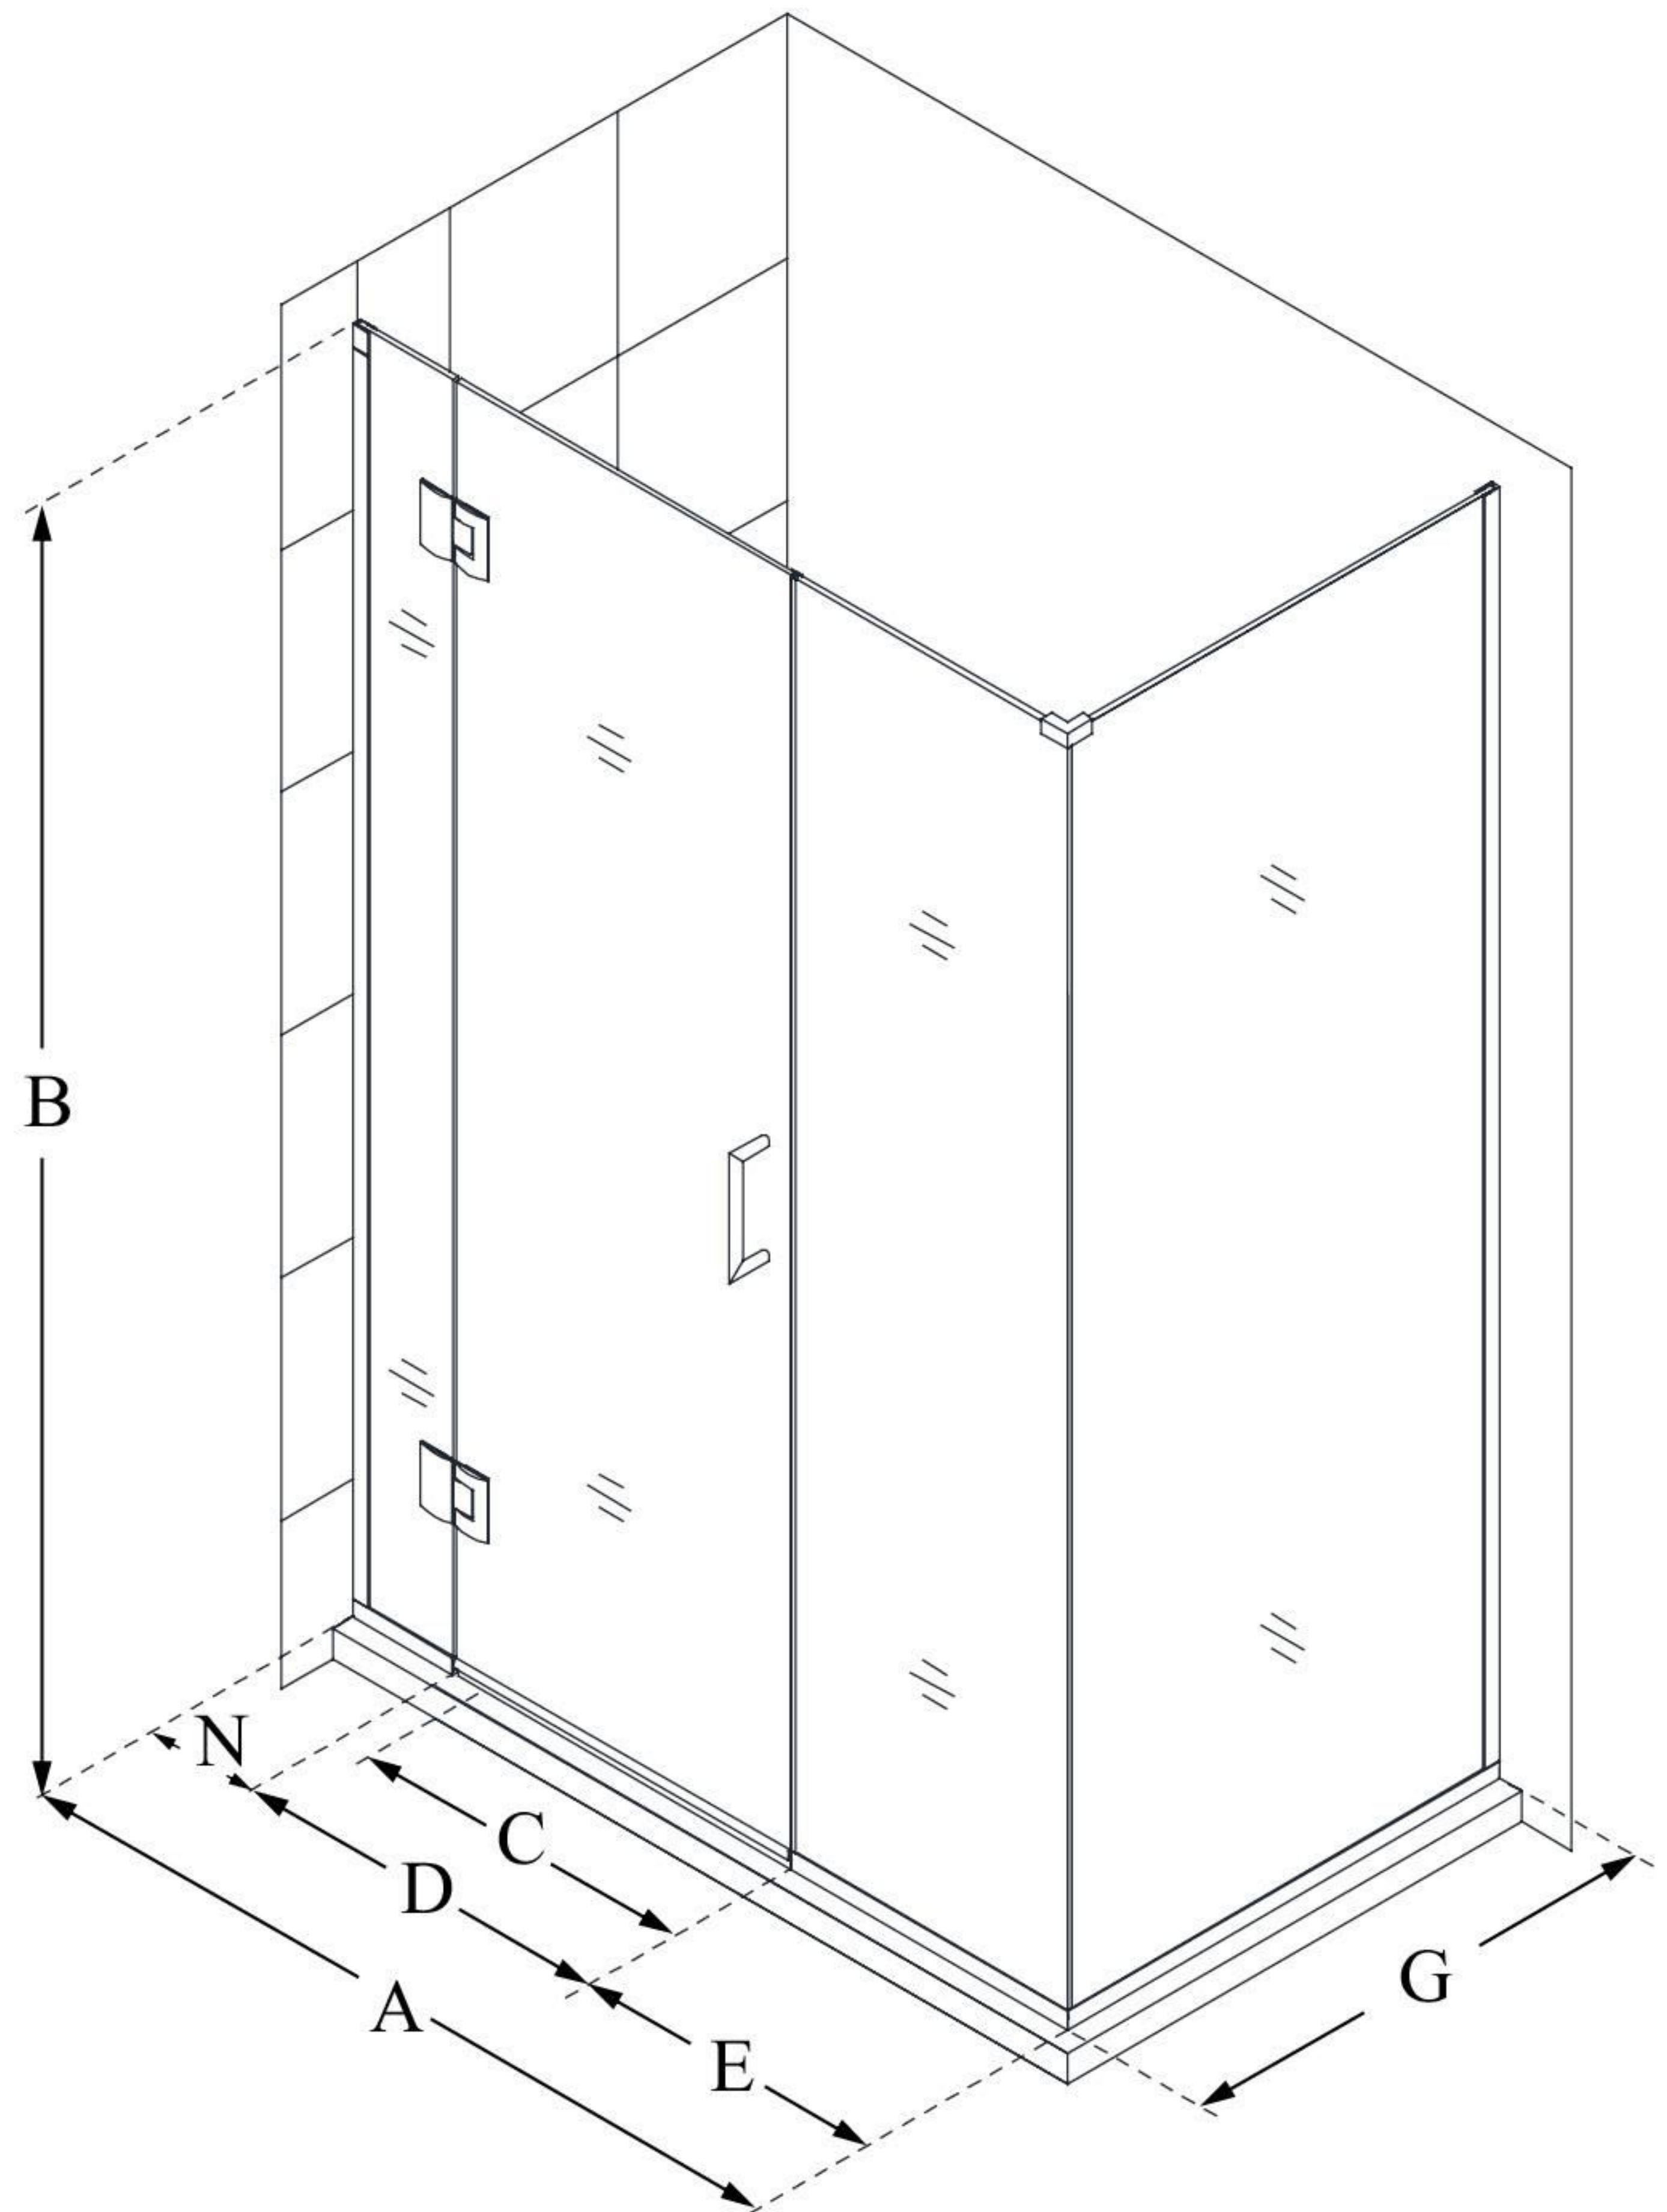

E1230630

UNIDOOR-X

DreamLine Unidoor-X 35" W x 30 3/8" D x 72" H Frameless Hinged Shower Enclosure, Clear Glass

SWING DOOR

CONFIGURATION DIMENSIONS:

A: 35"
MODEL WIDTH

B: 72"
MODEL HEIGHT

C: 22"
ACCESS WIDTH

D: 23"
DOOR WIDTH

E: 6"
INLINE PANEL WIDTH

G: 30 3/8"
RETURN PANEL WIDTH

N: 6"
HINGE PANEL WIDTH

DreamLine reserves the right to update or modify the hardware or materials pictured without prior notice for the purpose of product improvement and customer satisfaction.