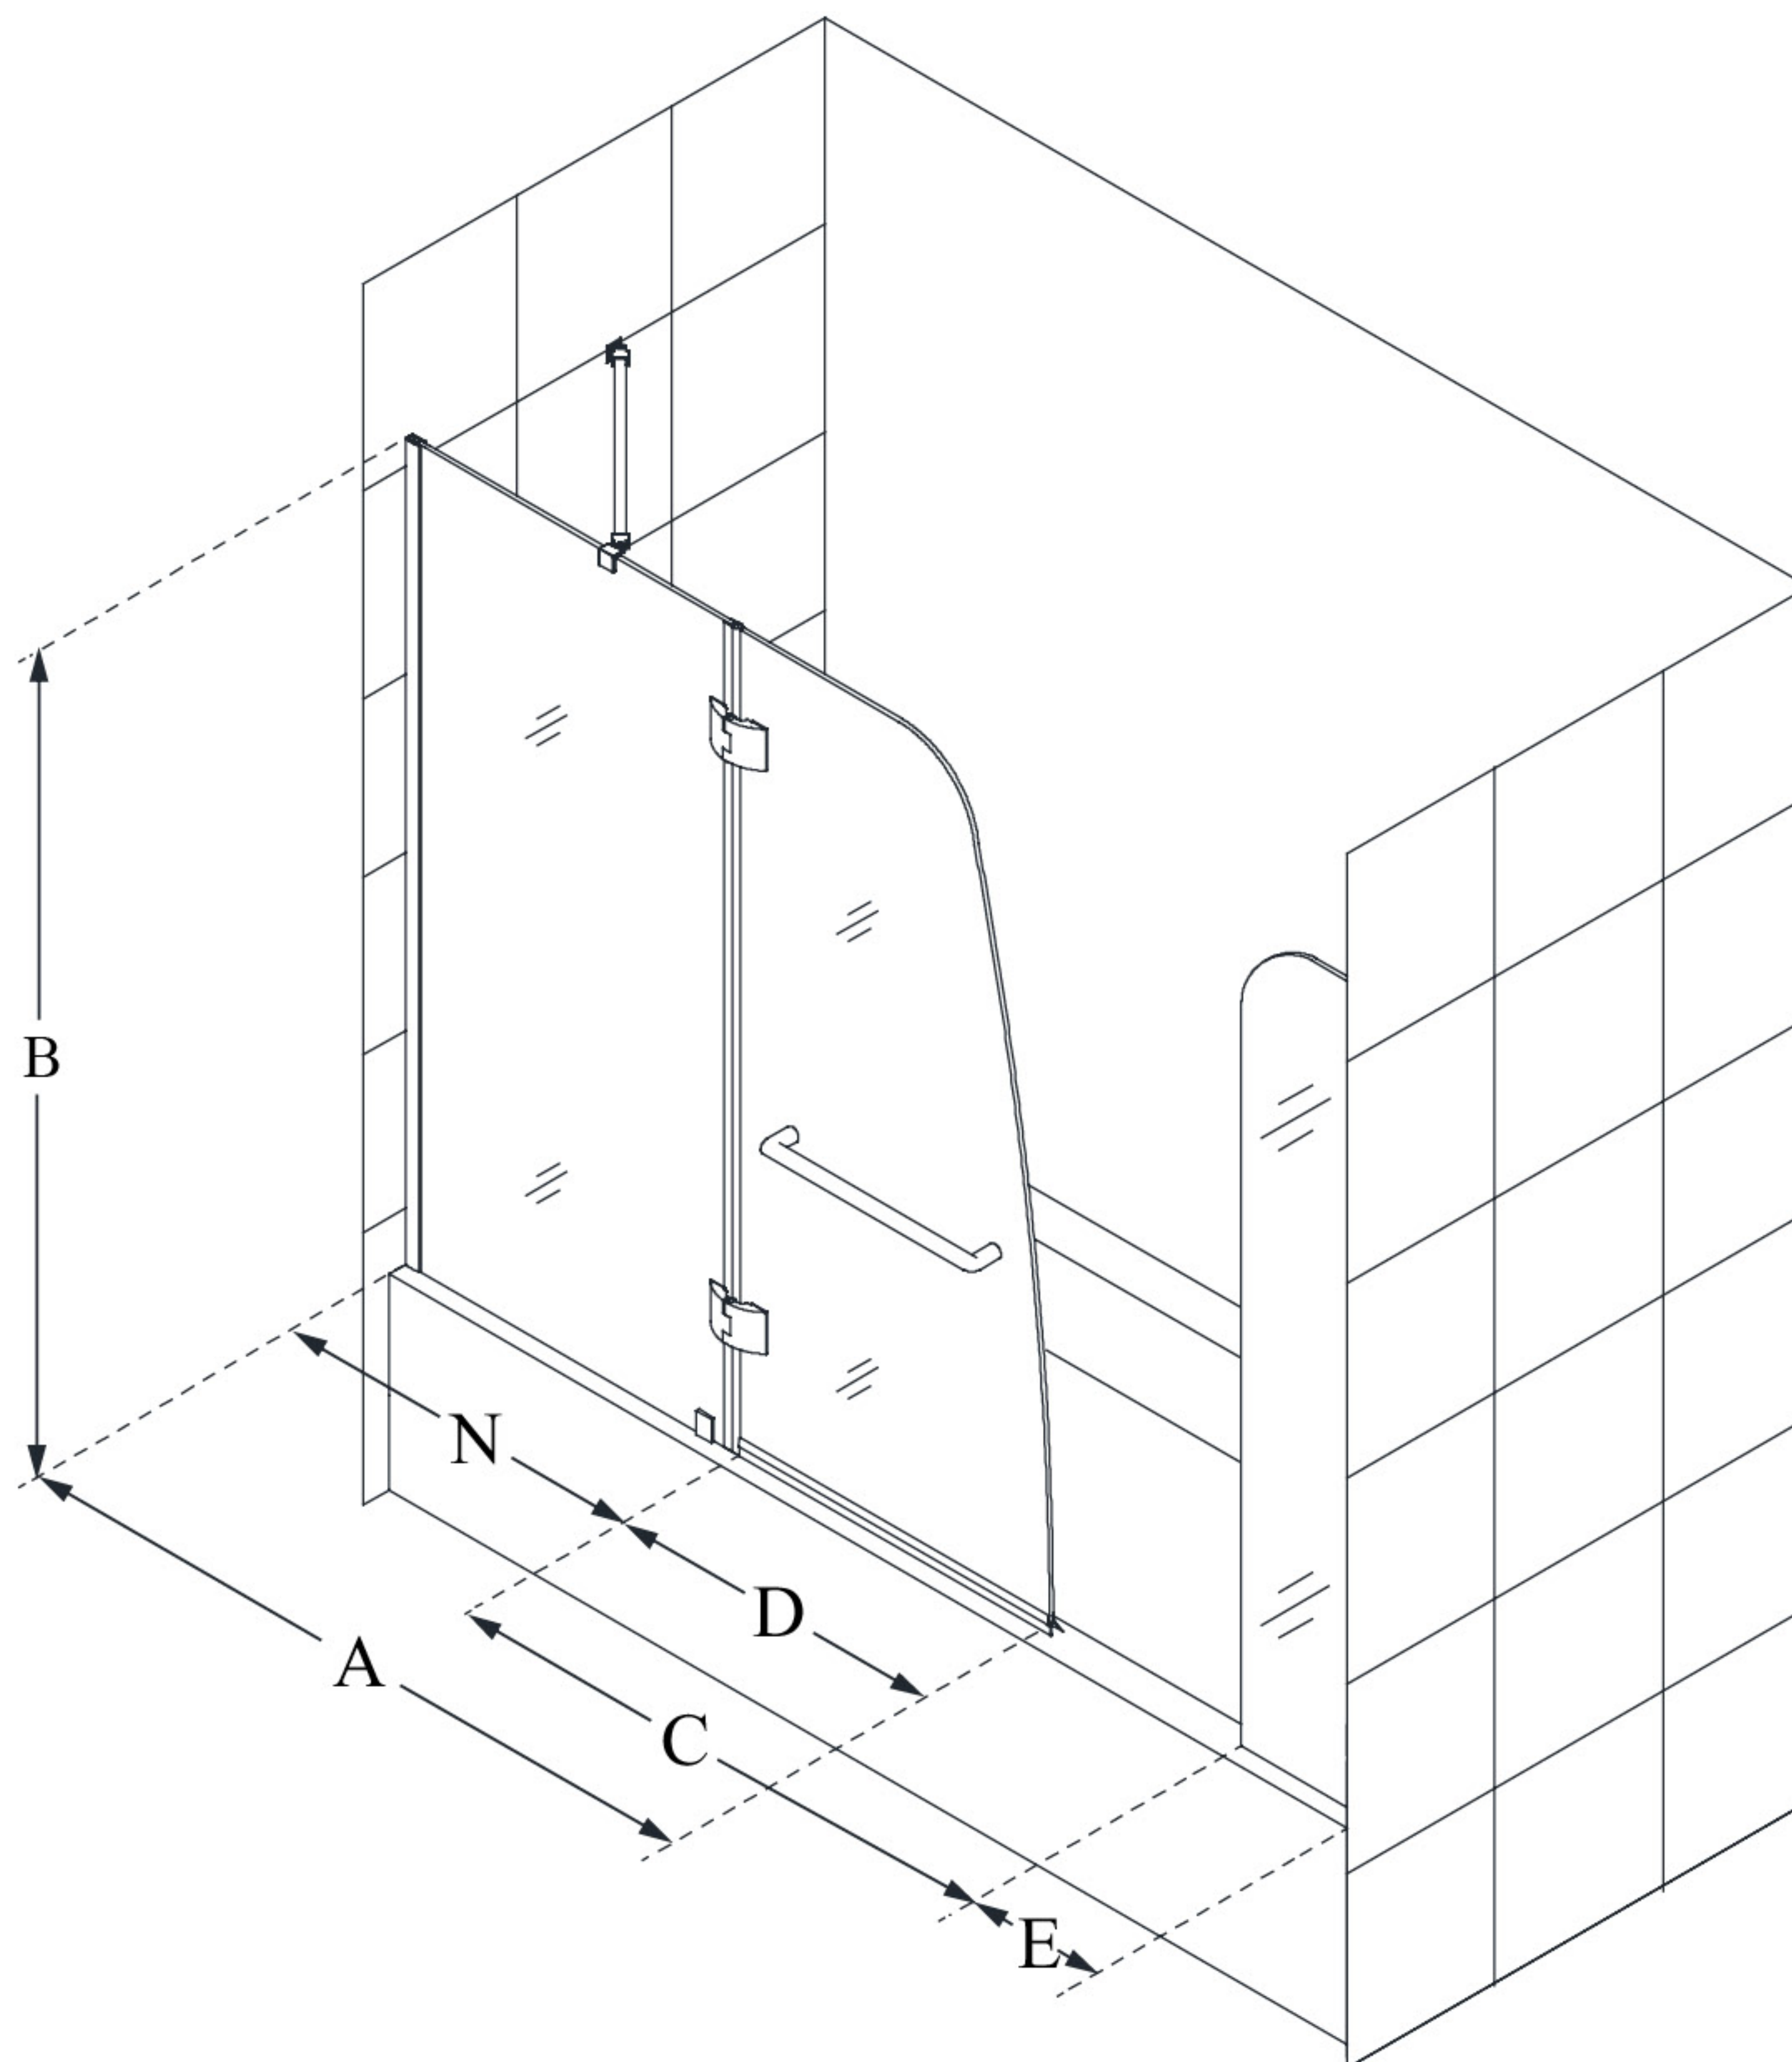

# AQUA

DreamLine Aqua 56-60 in. W x 58 in. H Frameless Hinged Tub Door with Extender Panel

**SWING DOOR**

## CONFIGURATION DIMENSIONS:

**A: 48 - 48 7/16 in.**

MODEL WIDTH

**B: 58 in.**

MODEL HEIGHT

**C: 27 in. (in a 60 in. opening)**

ACCESS WIDTH

**D: 23 15/16 in.**

DOOR WIDTH

**E: 9 in.**

EXTENDER PANEL WIDTH

**N: 23 15/16 in.**

HINGE PANEL WIDTH

DreamLine reserves the right to update or modify the hardware or materials pictured without prior notice for the purpose of product improvement and customer satisfaction.