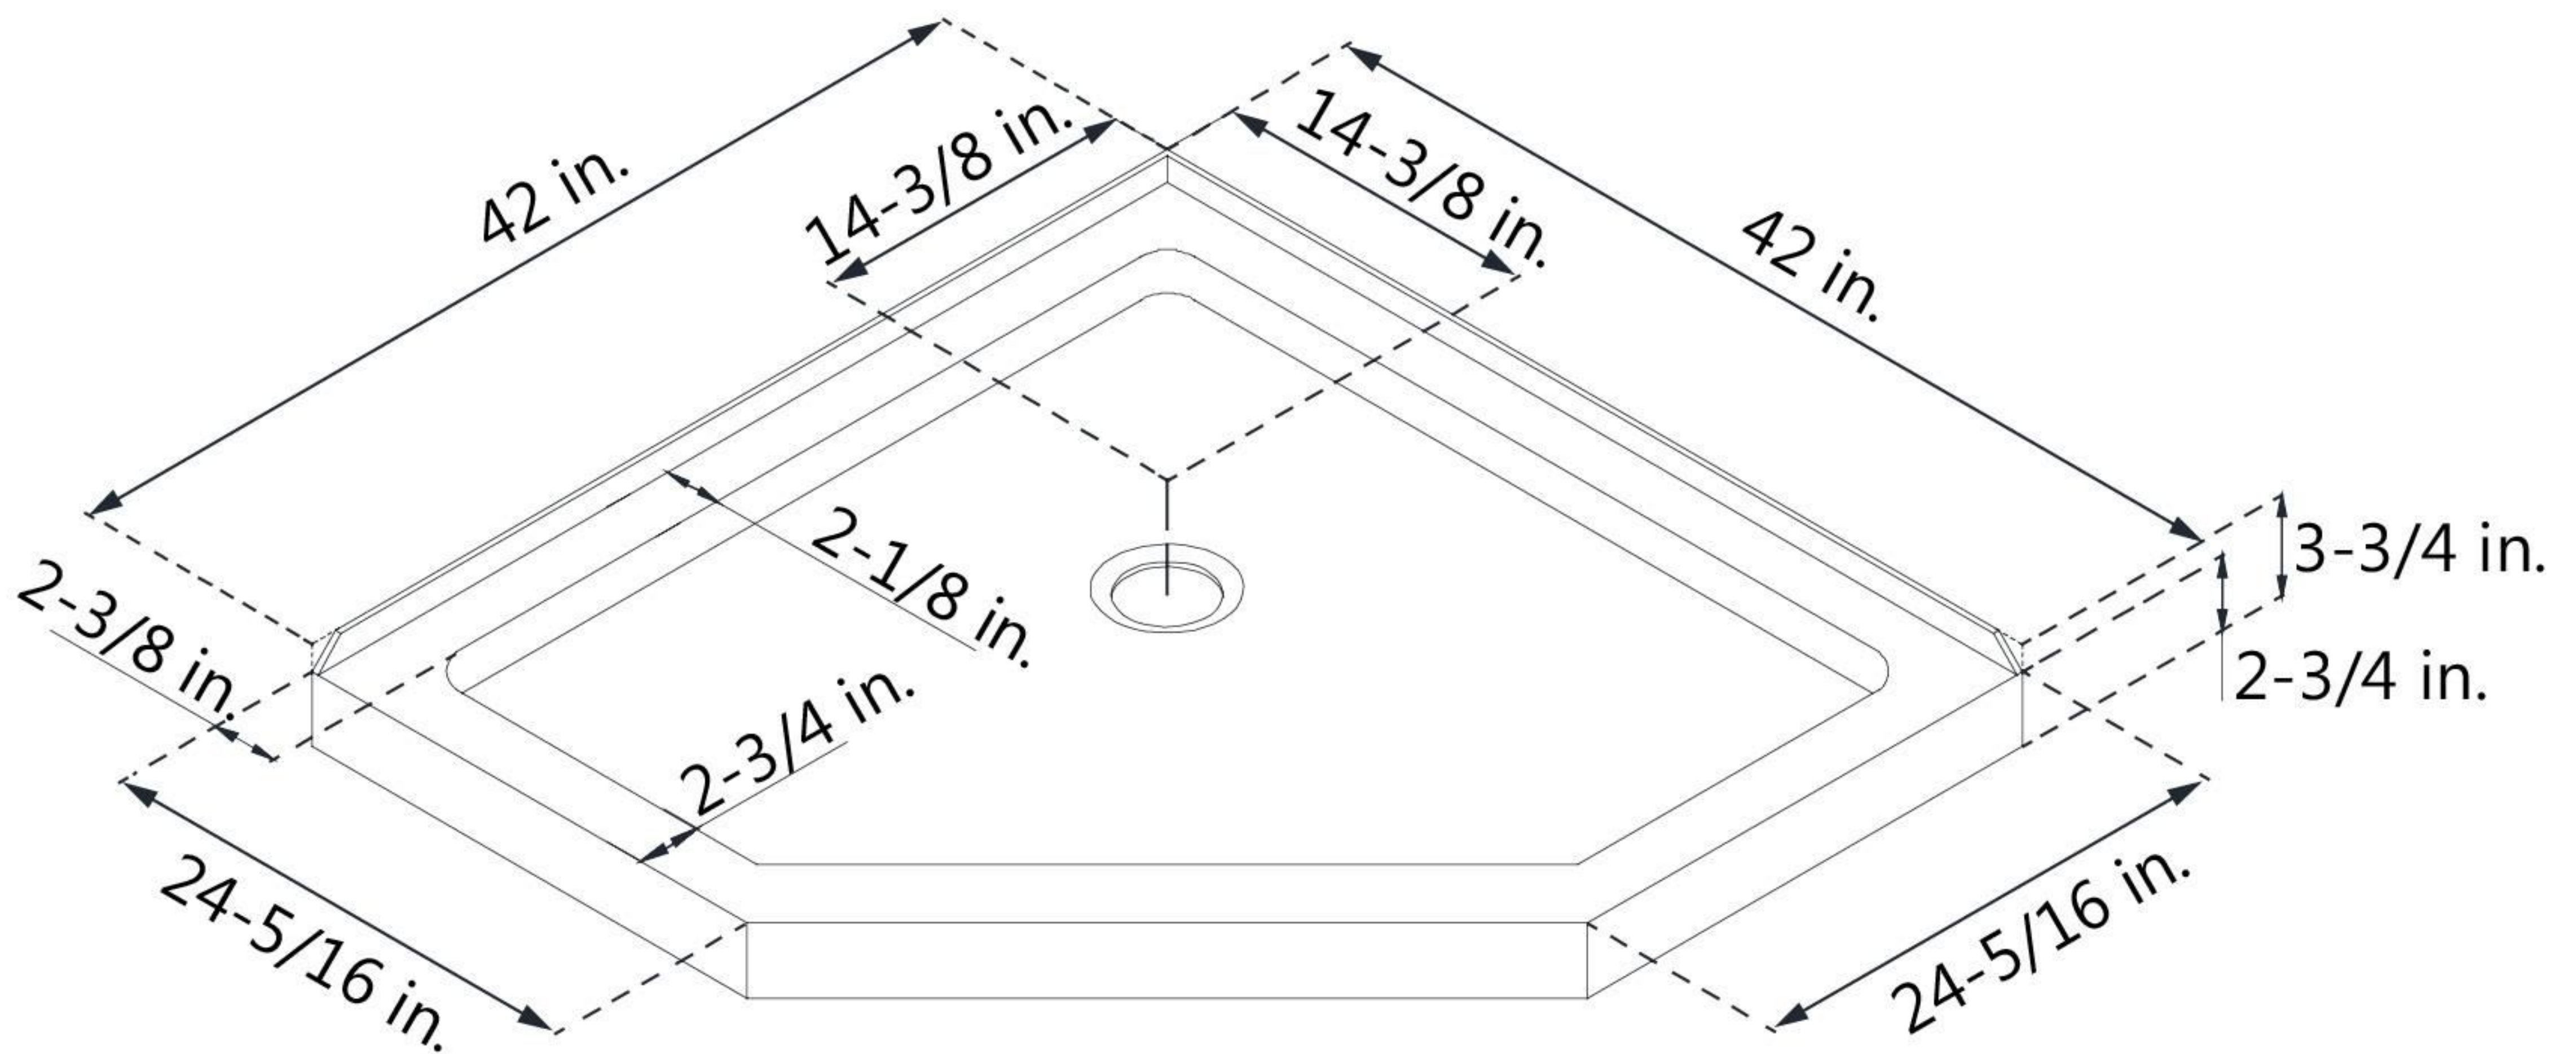

DLT-2042420 SLIMLINE SHOWERBASE NEO ANGLE

CORNER DRAIN

Drain Hole Specs

DreamLine reserves the right to update or modify the hardware or materials pictured without prior notice for the purpose of product improvement and customer satisfaction.