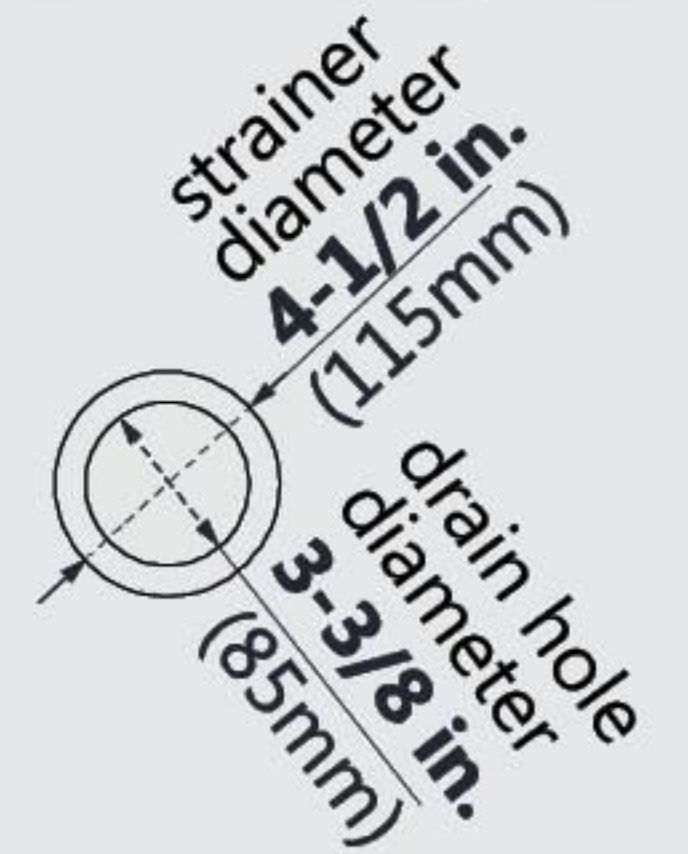

DLT-2042420 SLIMLINE SHOWERBASE NEO ANGLE

CORNER DRAIN

Drain Hole Specs

DreamLine reserves the right to update or modify the hardware or materials pictured without prior notice for the purpose of product improvement and customer satisfaction.