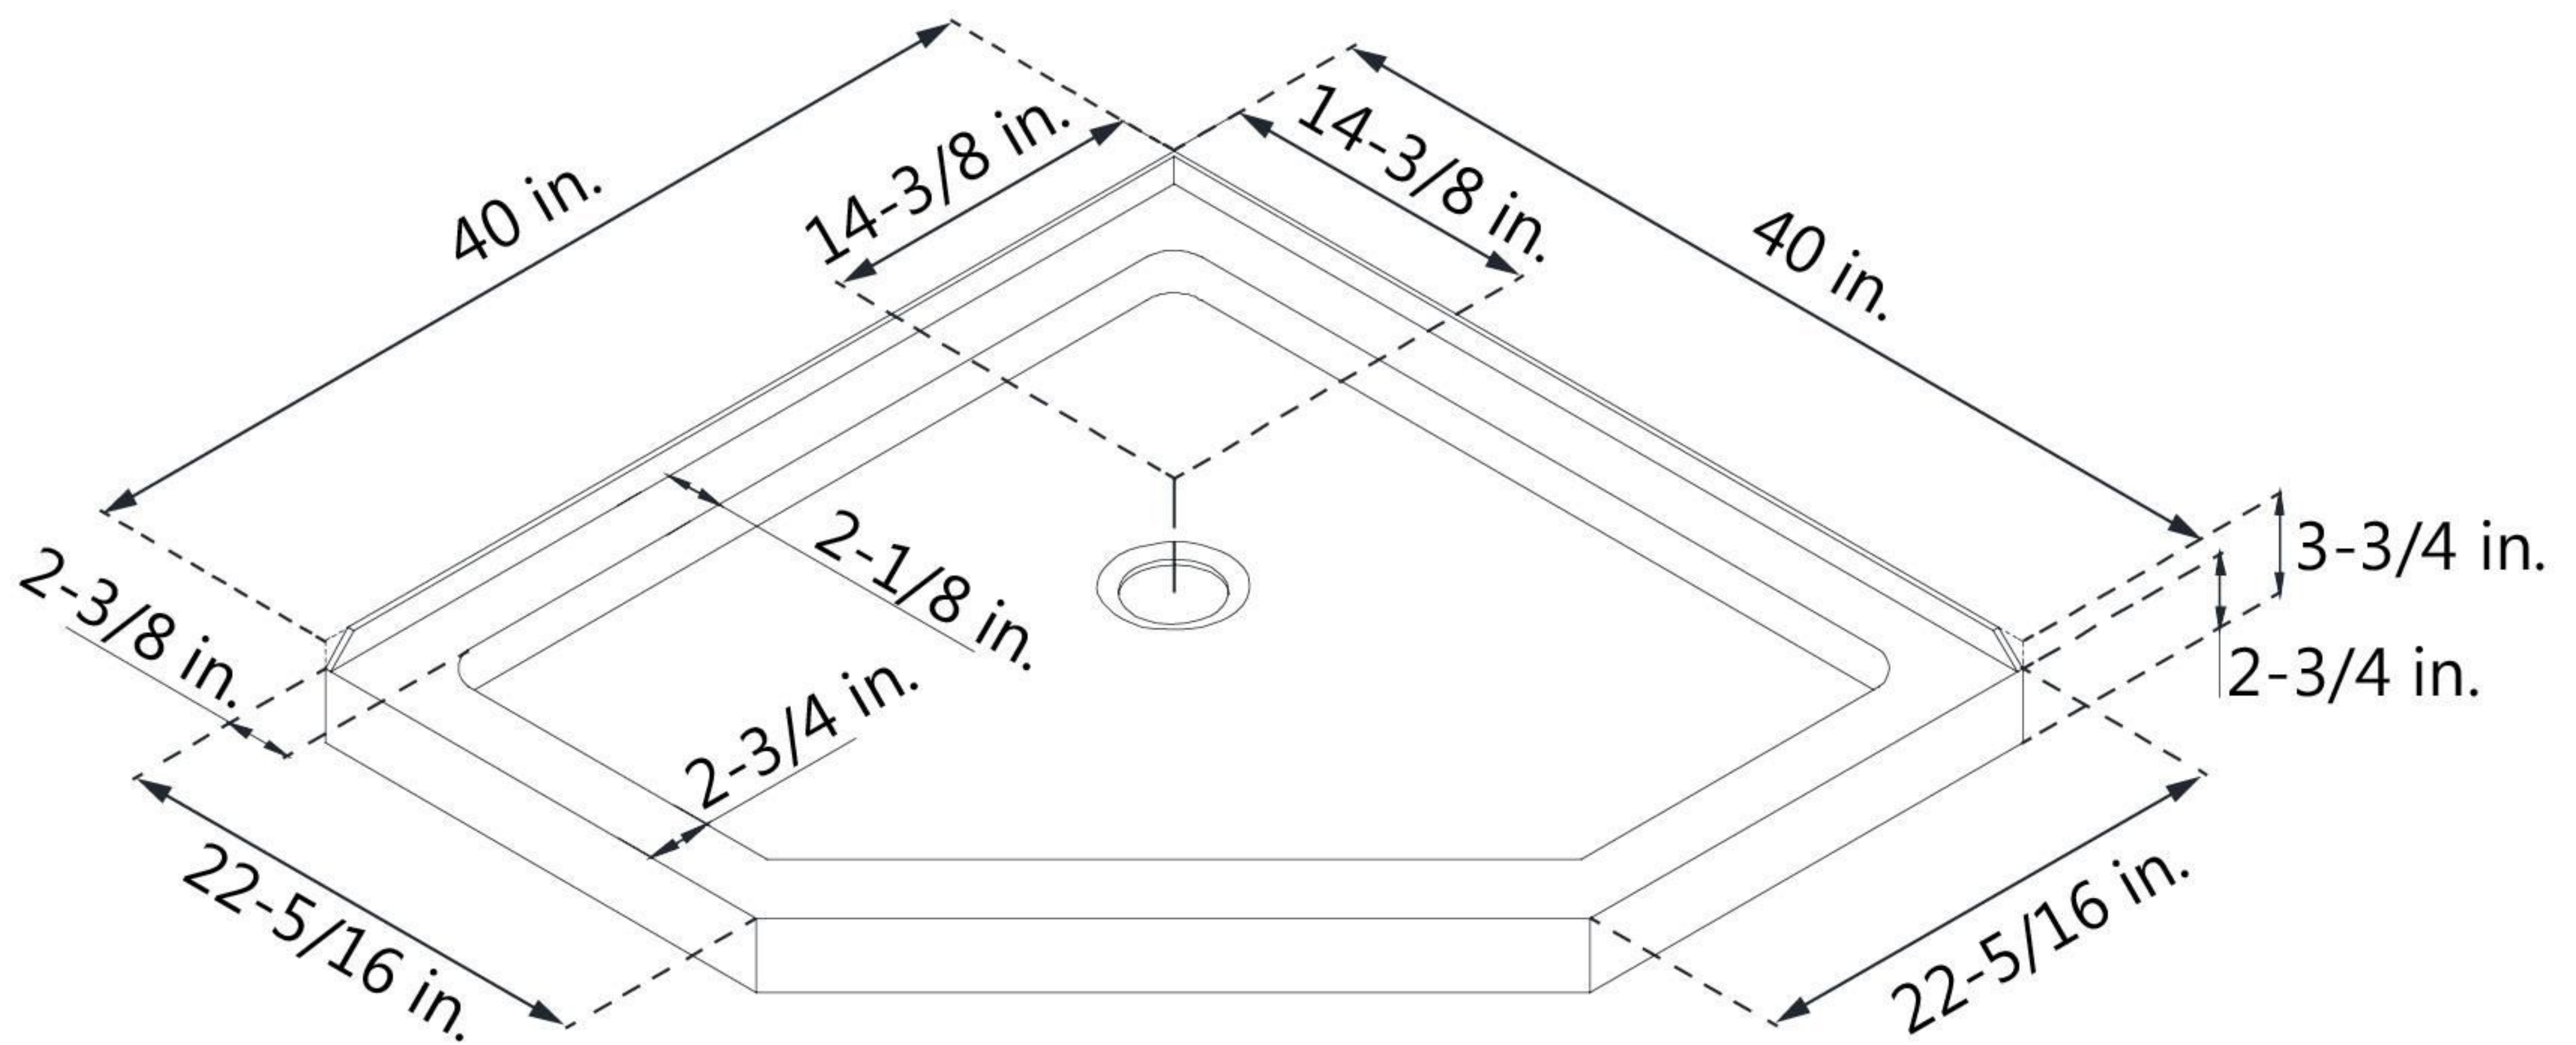

DLT-2040400 SLIMLINE SHOWERBASE NEO ANGLE

CORNER DRAIN

Drain Hole Specs

DreamLine reserves the right to update or modify the hardware or materials pictured without prior notice for the purpose of product improvement and customer satisfaction.