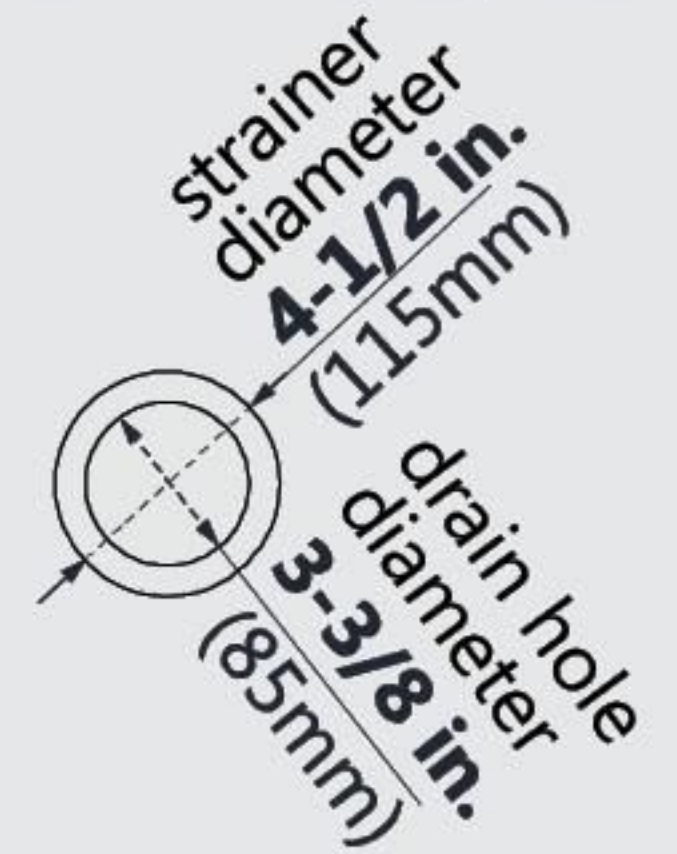

DLT-2040400 SLIMLINE SHOWERBASE NEO ANGLE

CORNER DRAIN

Drain Hole Specs

DreamLine reserves the right to update or modify the hardware or materials pictured without prior notice for the purpose of product improvement and customer satisfaction.