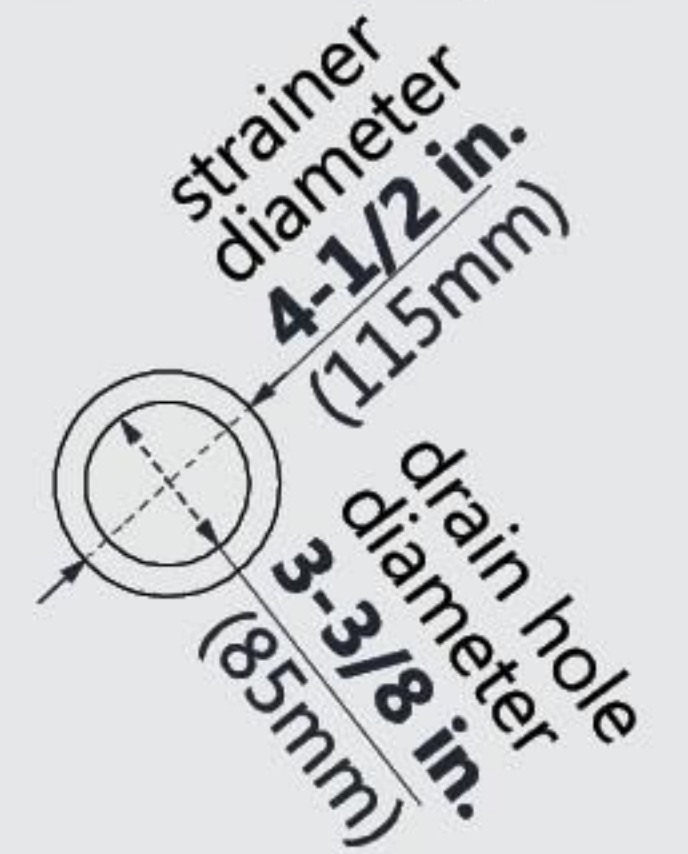

DLT-2038380
SLIMLINE SHOWERBASE
NEO ANGLE

CORNER DRAIN

Drain Hole Specs

DreamLine reserves the right to update or modify the hardware or materials pictured without prior notice for the purpose of product improvement and customer satisfaction.