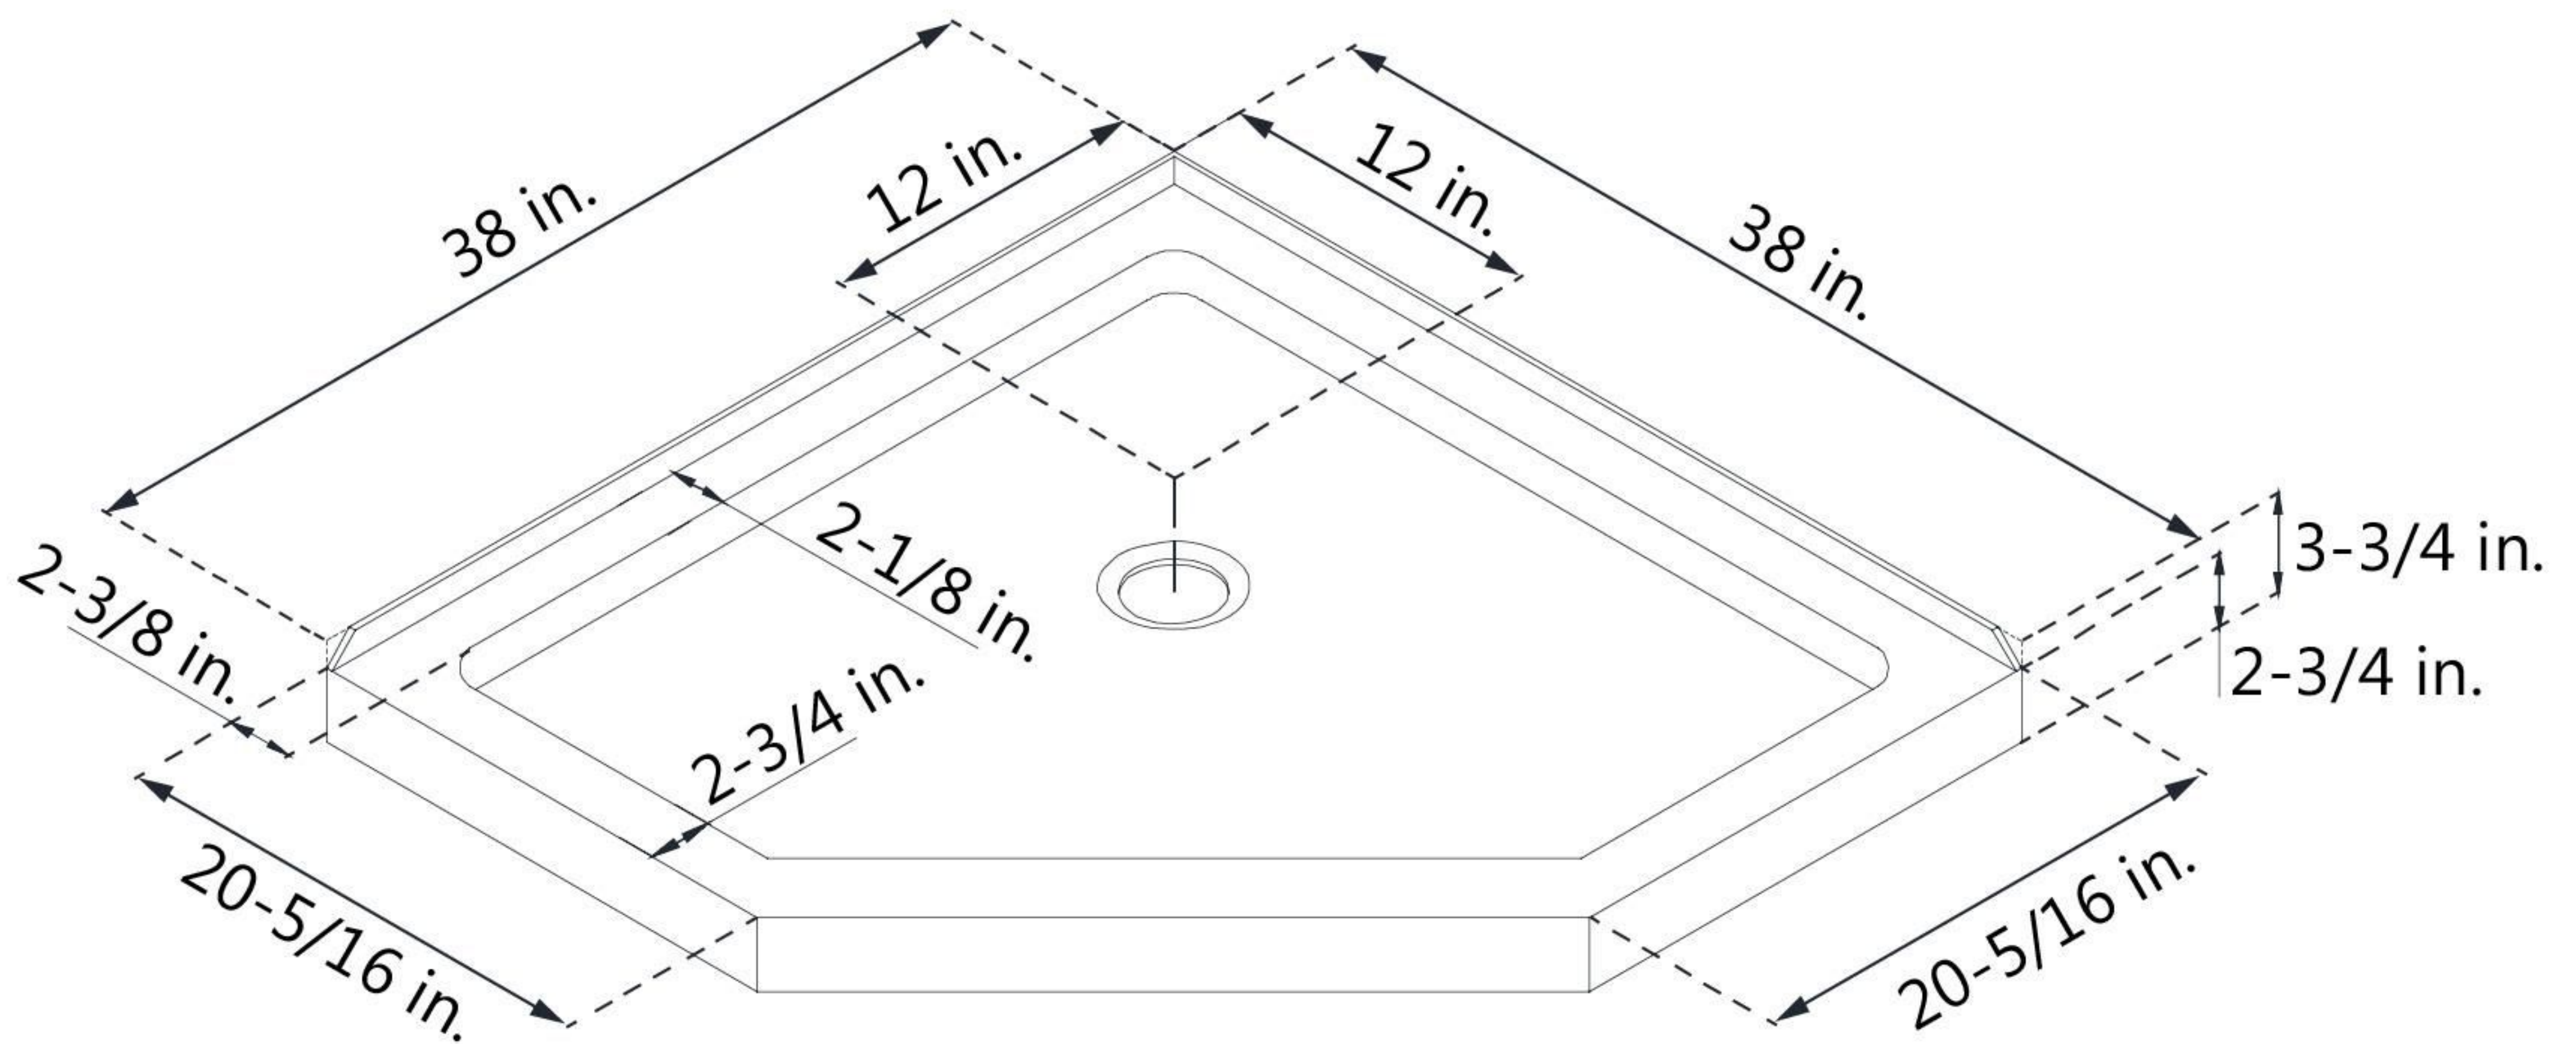

DLT-2038380
SLIMLINE SHOWERBASE
NEO ANGLE

CORNER DRAIN

Drain Hole Specs

DreamLine reserves the right to update or modify the hardware or materials pictured without prior notice for the purpose of product improvement and customer satisfaction.