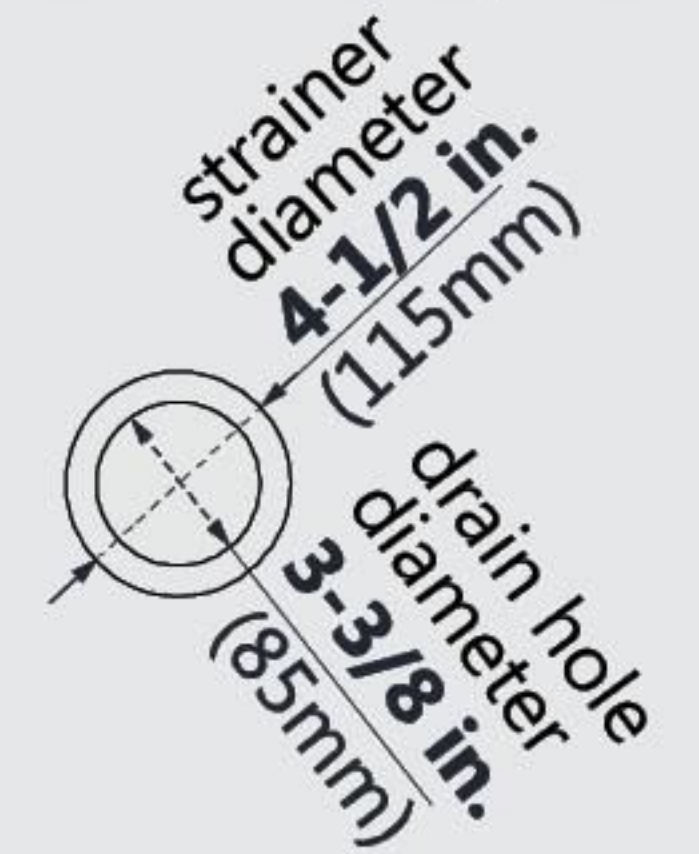

DLT-1142420 SLIMLINE SHOWERBASE SINGLE THRESHOLD

CENTER DRAIN

Drain Hole Specs

DreamLine reserves the right to update or modify the hardware or materials pictured without prior notice for the purpose of product improvement and customer satisfaction.