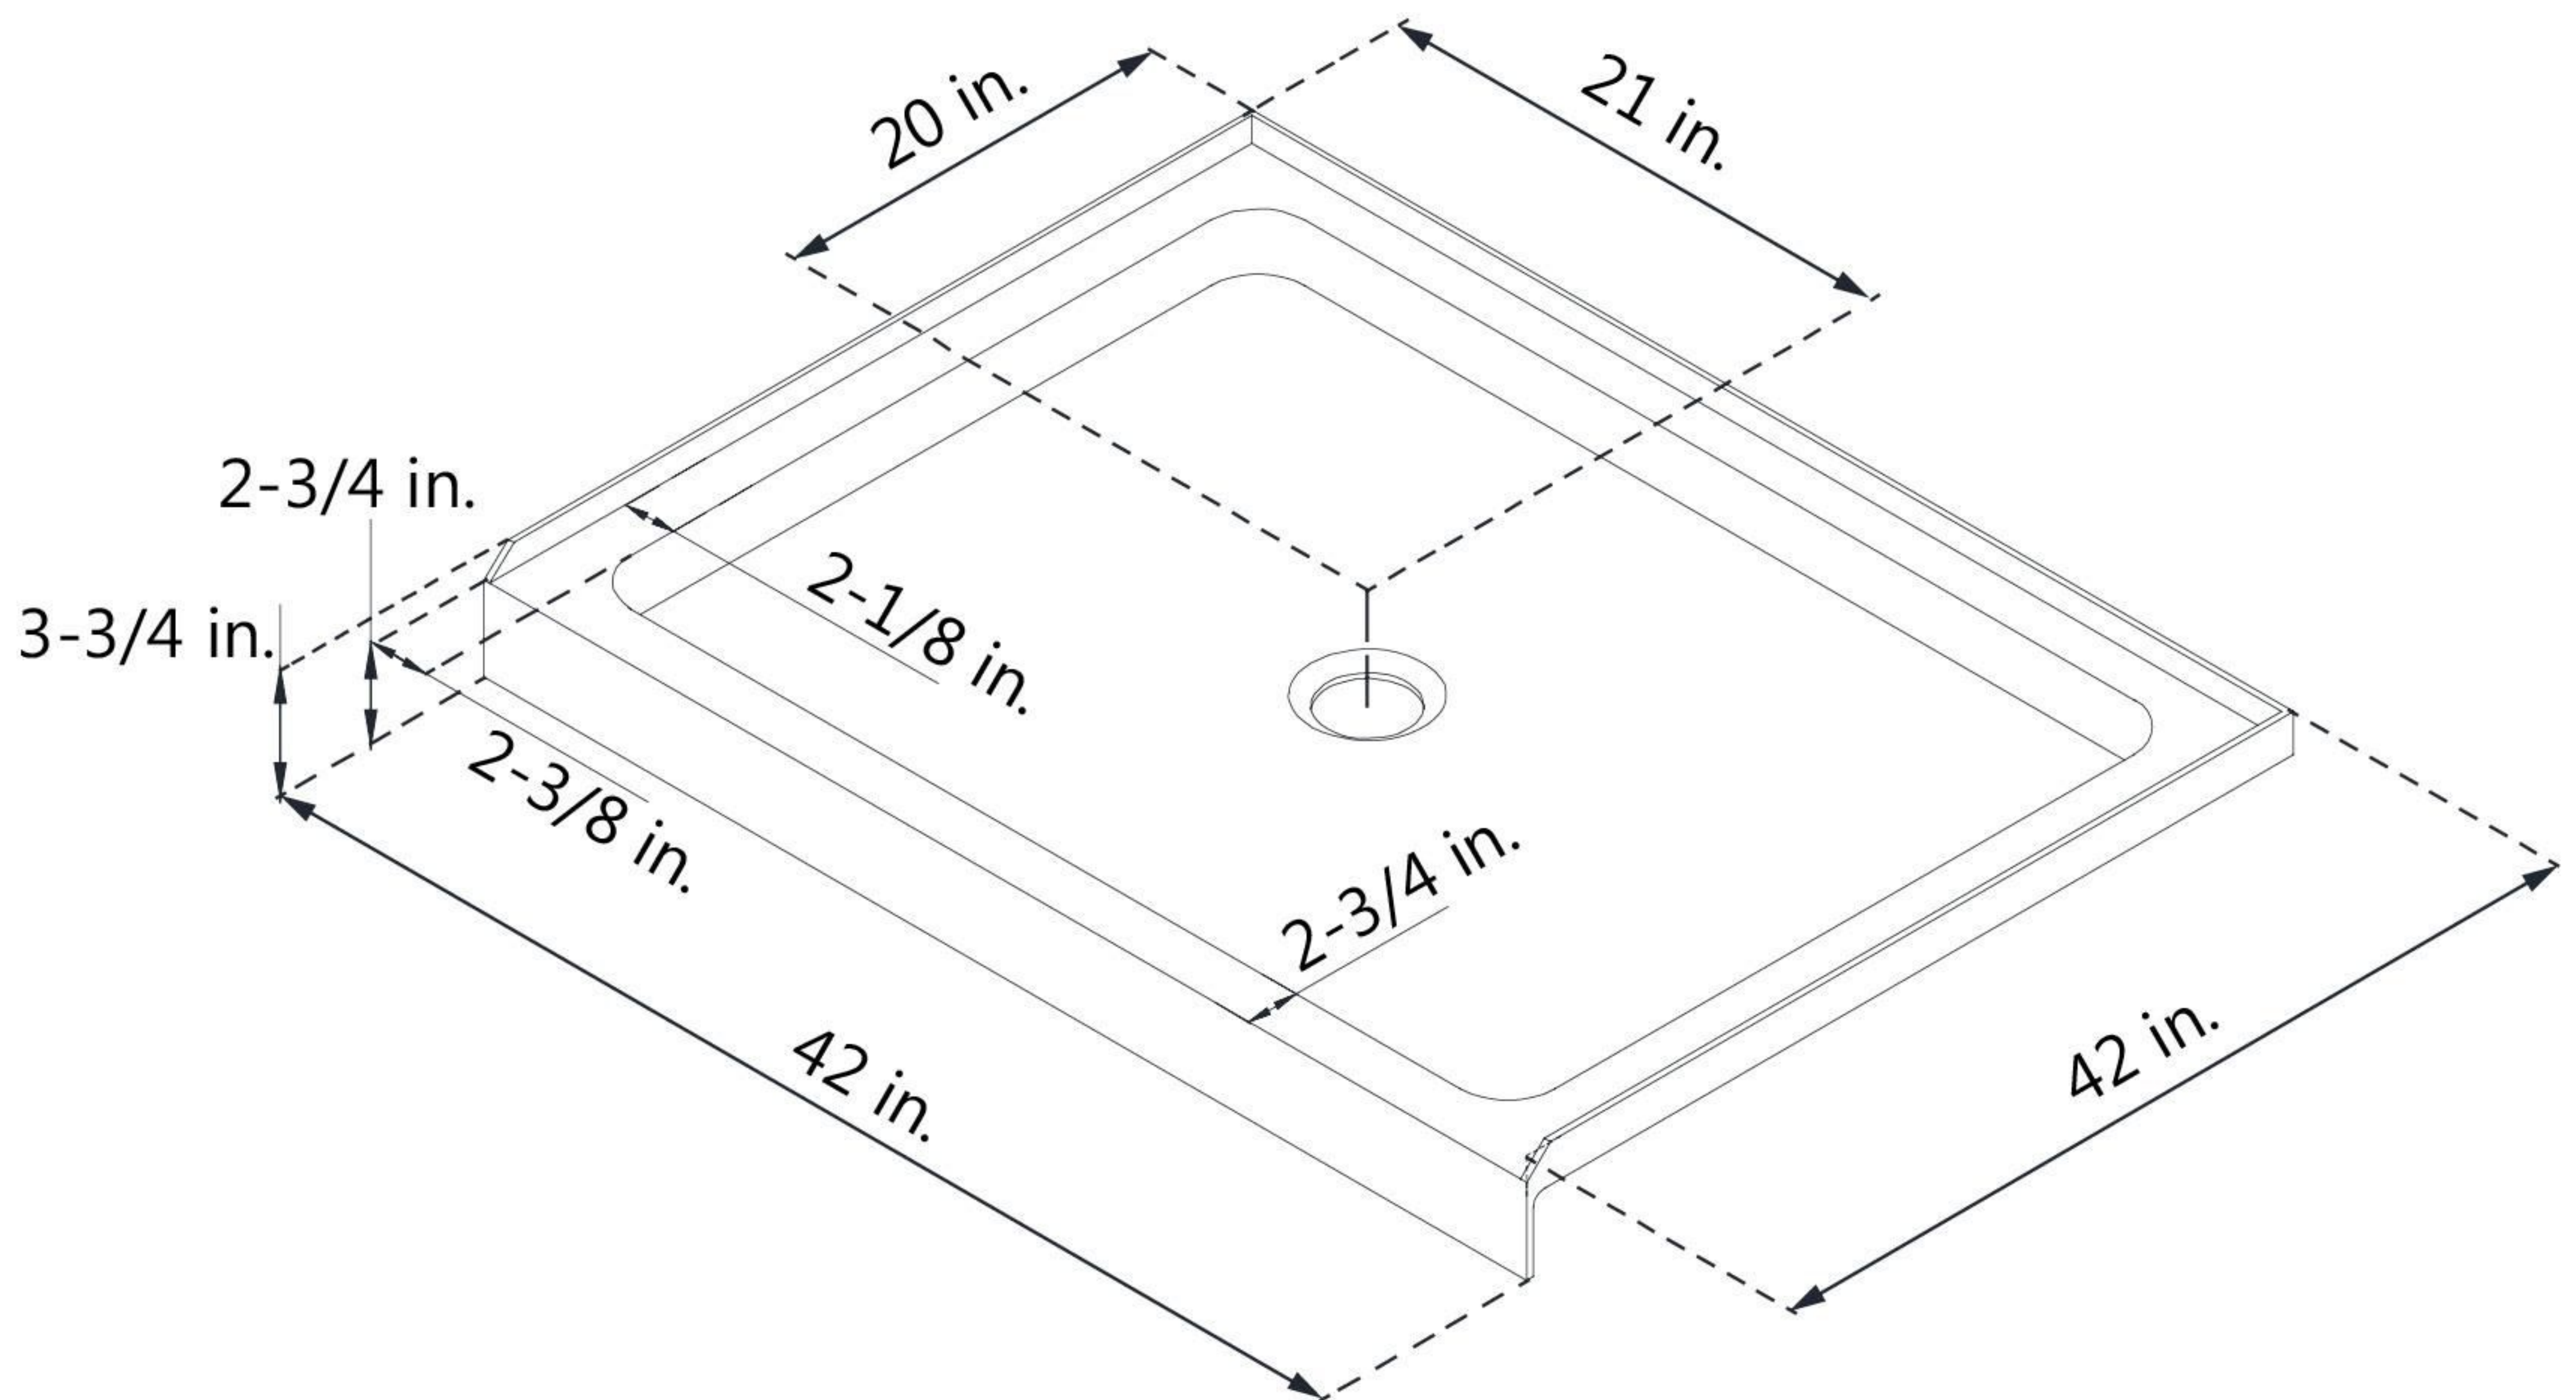

DLT-1142420 SLIMLINE SHOWERBASE SINGLE THRESHOLD

CENTER DRAIN

Drain Hole Specs

DreamLine reserves the right to update or modify the hardware or materials pictured without prior notice for the purpose of product improvement and customer satisfaction.