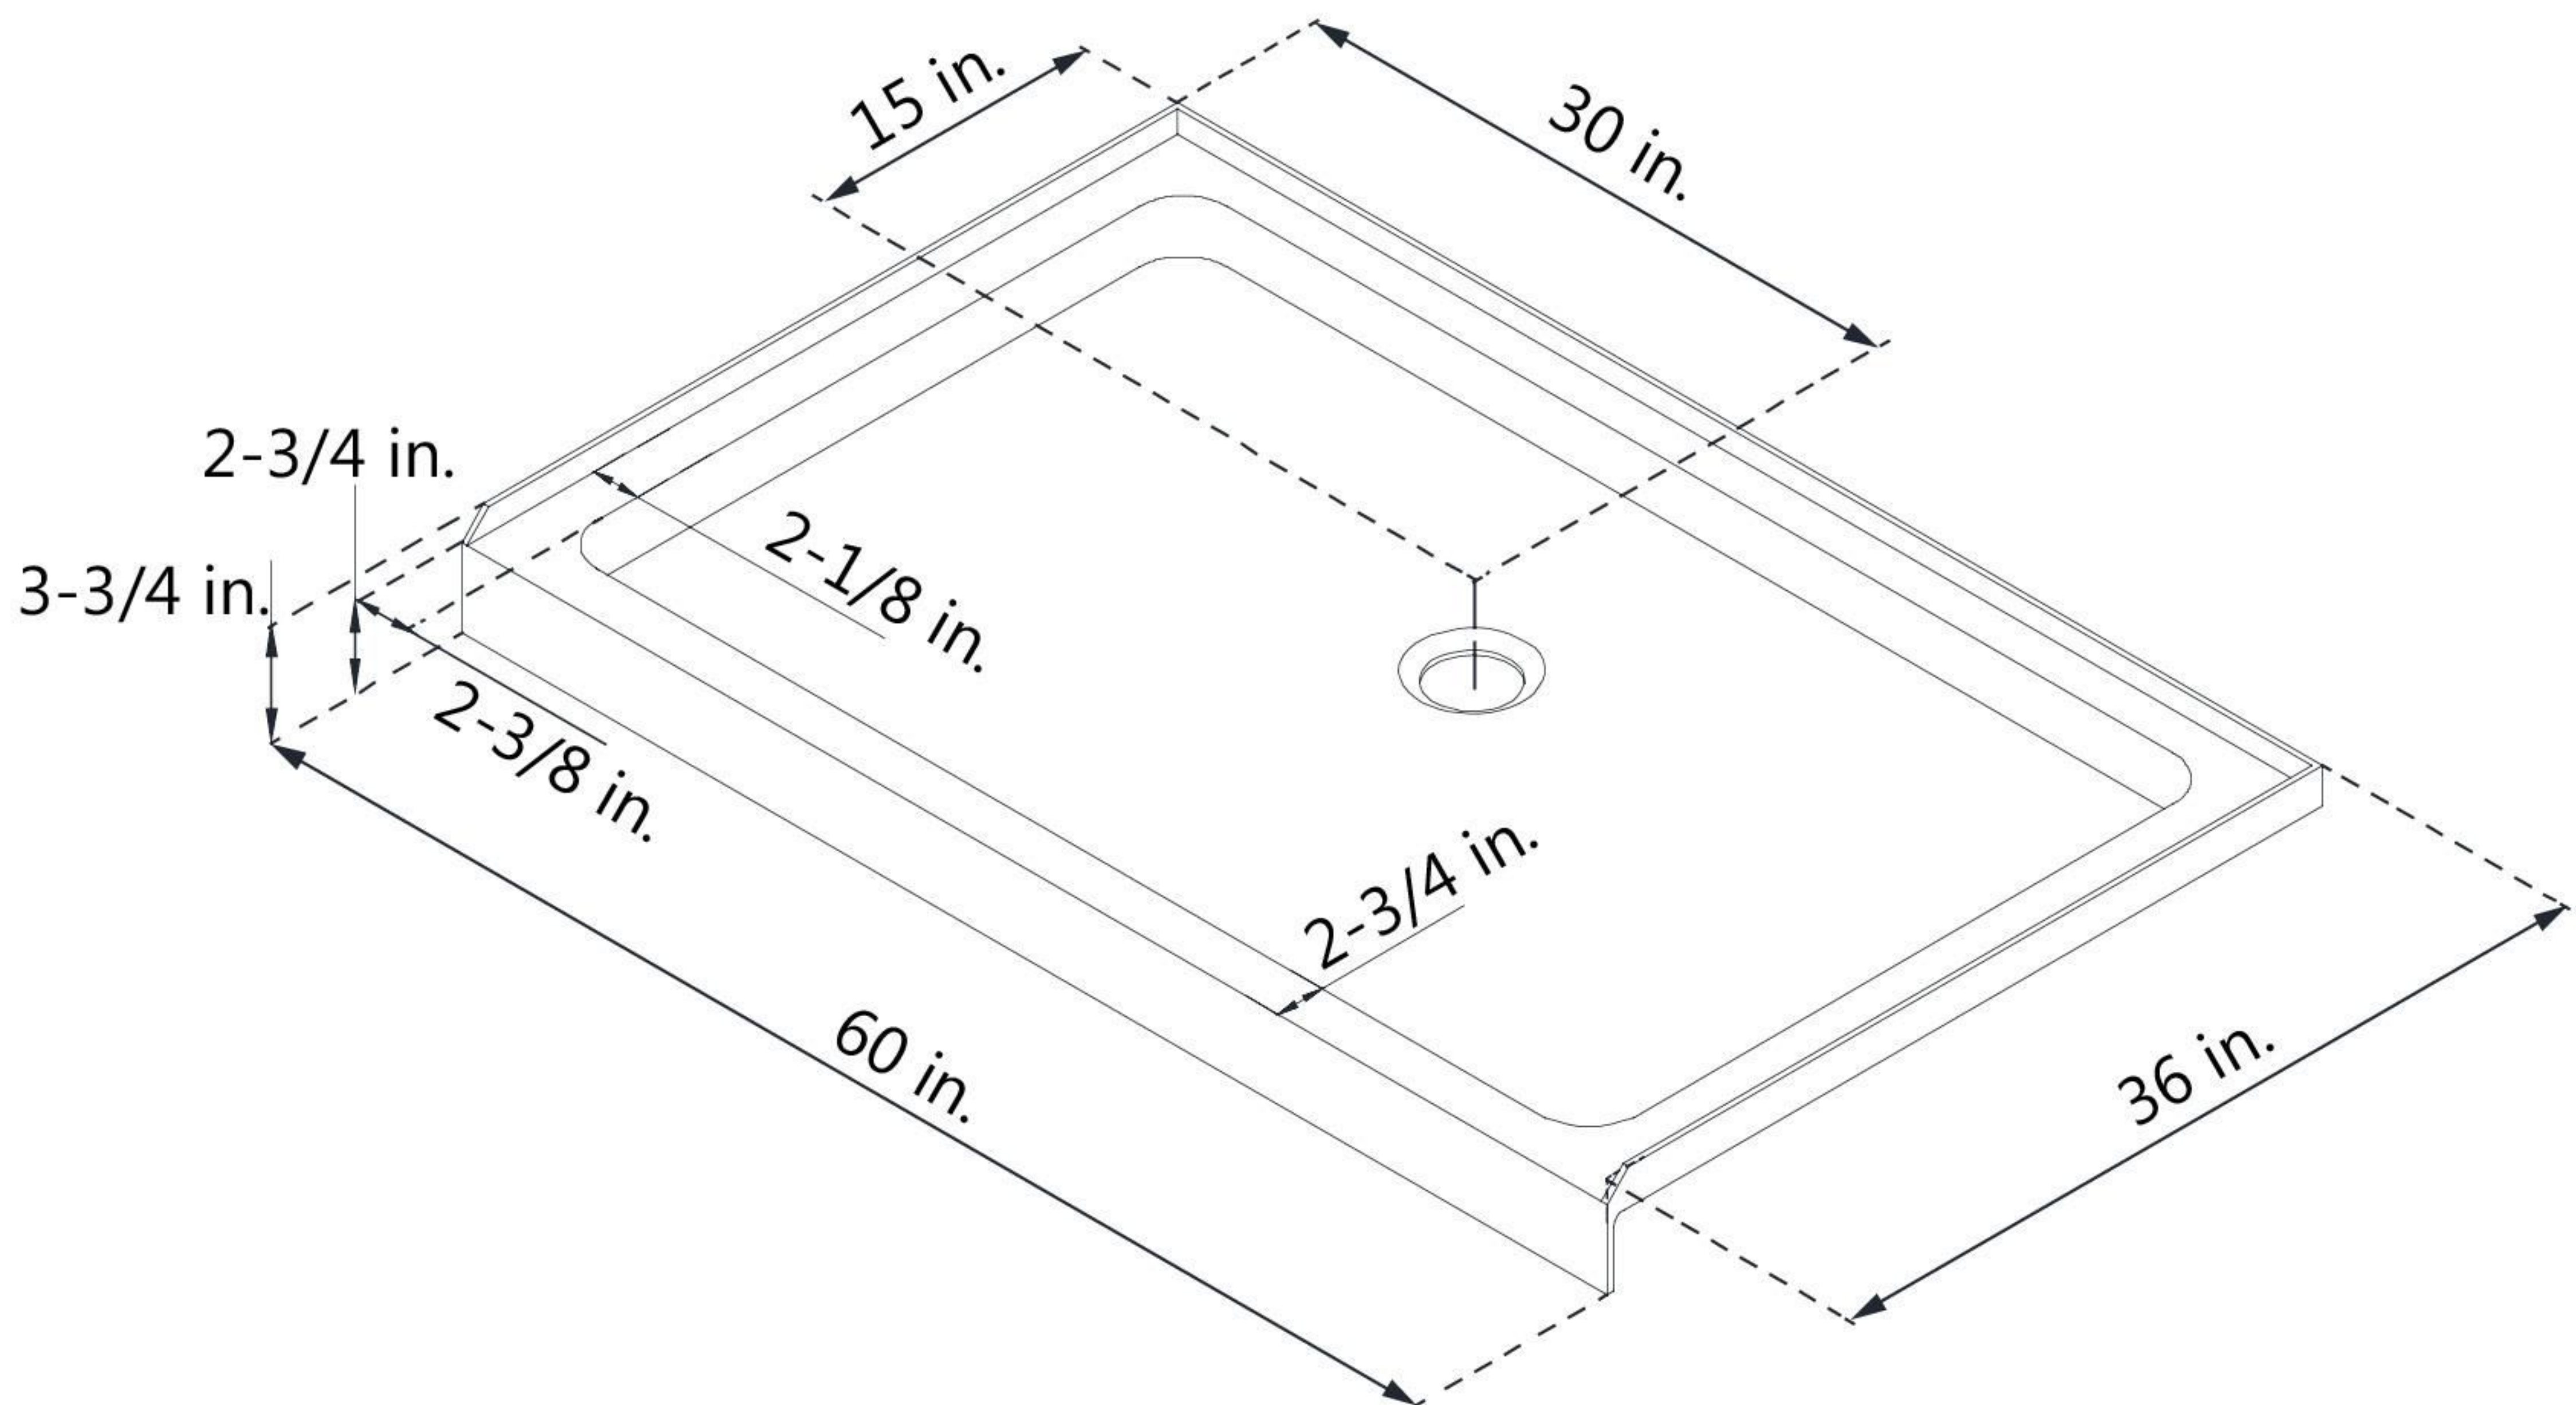

DLT-1136600

SLIMLINE SHOWERBASE

SINGLE THRESHOLD

CENTER DRAIN

Drain Hole Specs

DreamLine reserves the right to update or modify the hardware or materials pictured without prior notice for the purpose of product improvement and customer satisfaction.