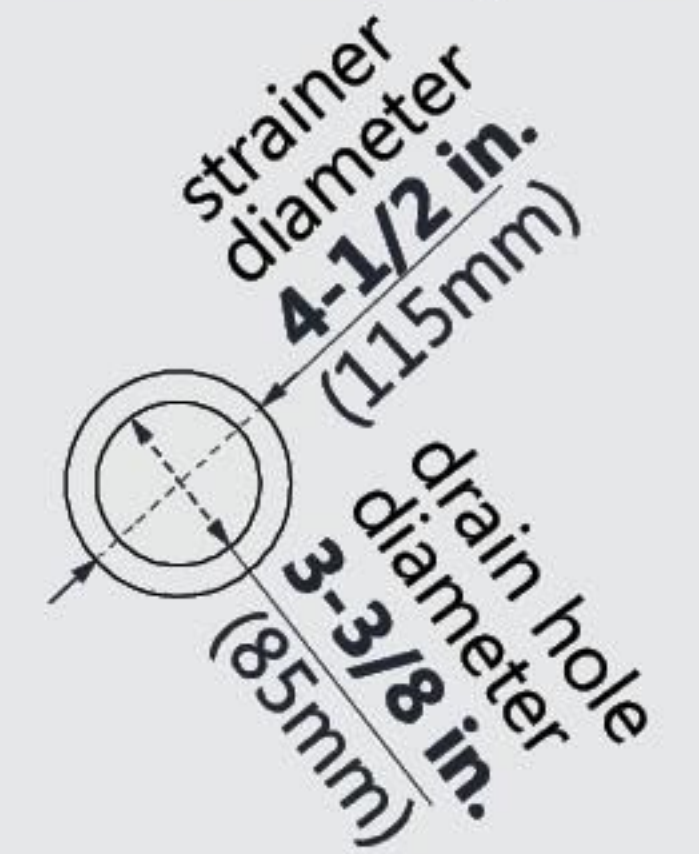

DLT-1136600

SLIMLINE SHOWERBASE

SINGLE THRESHOLD

CENTER DRAIN

Drain Hole Specs

DreamLine reserves the right to update or modify the hardware or materials pictured without prior notice for the purpose of product improvement and customer satisfaction.