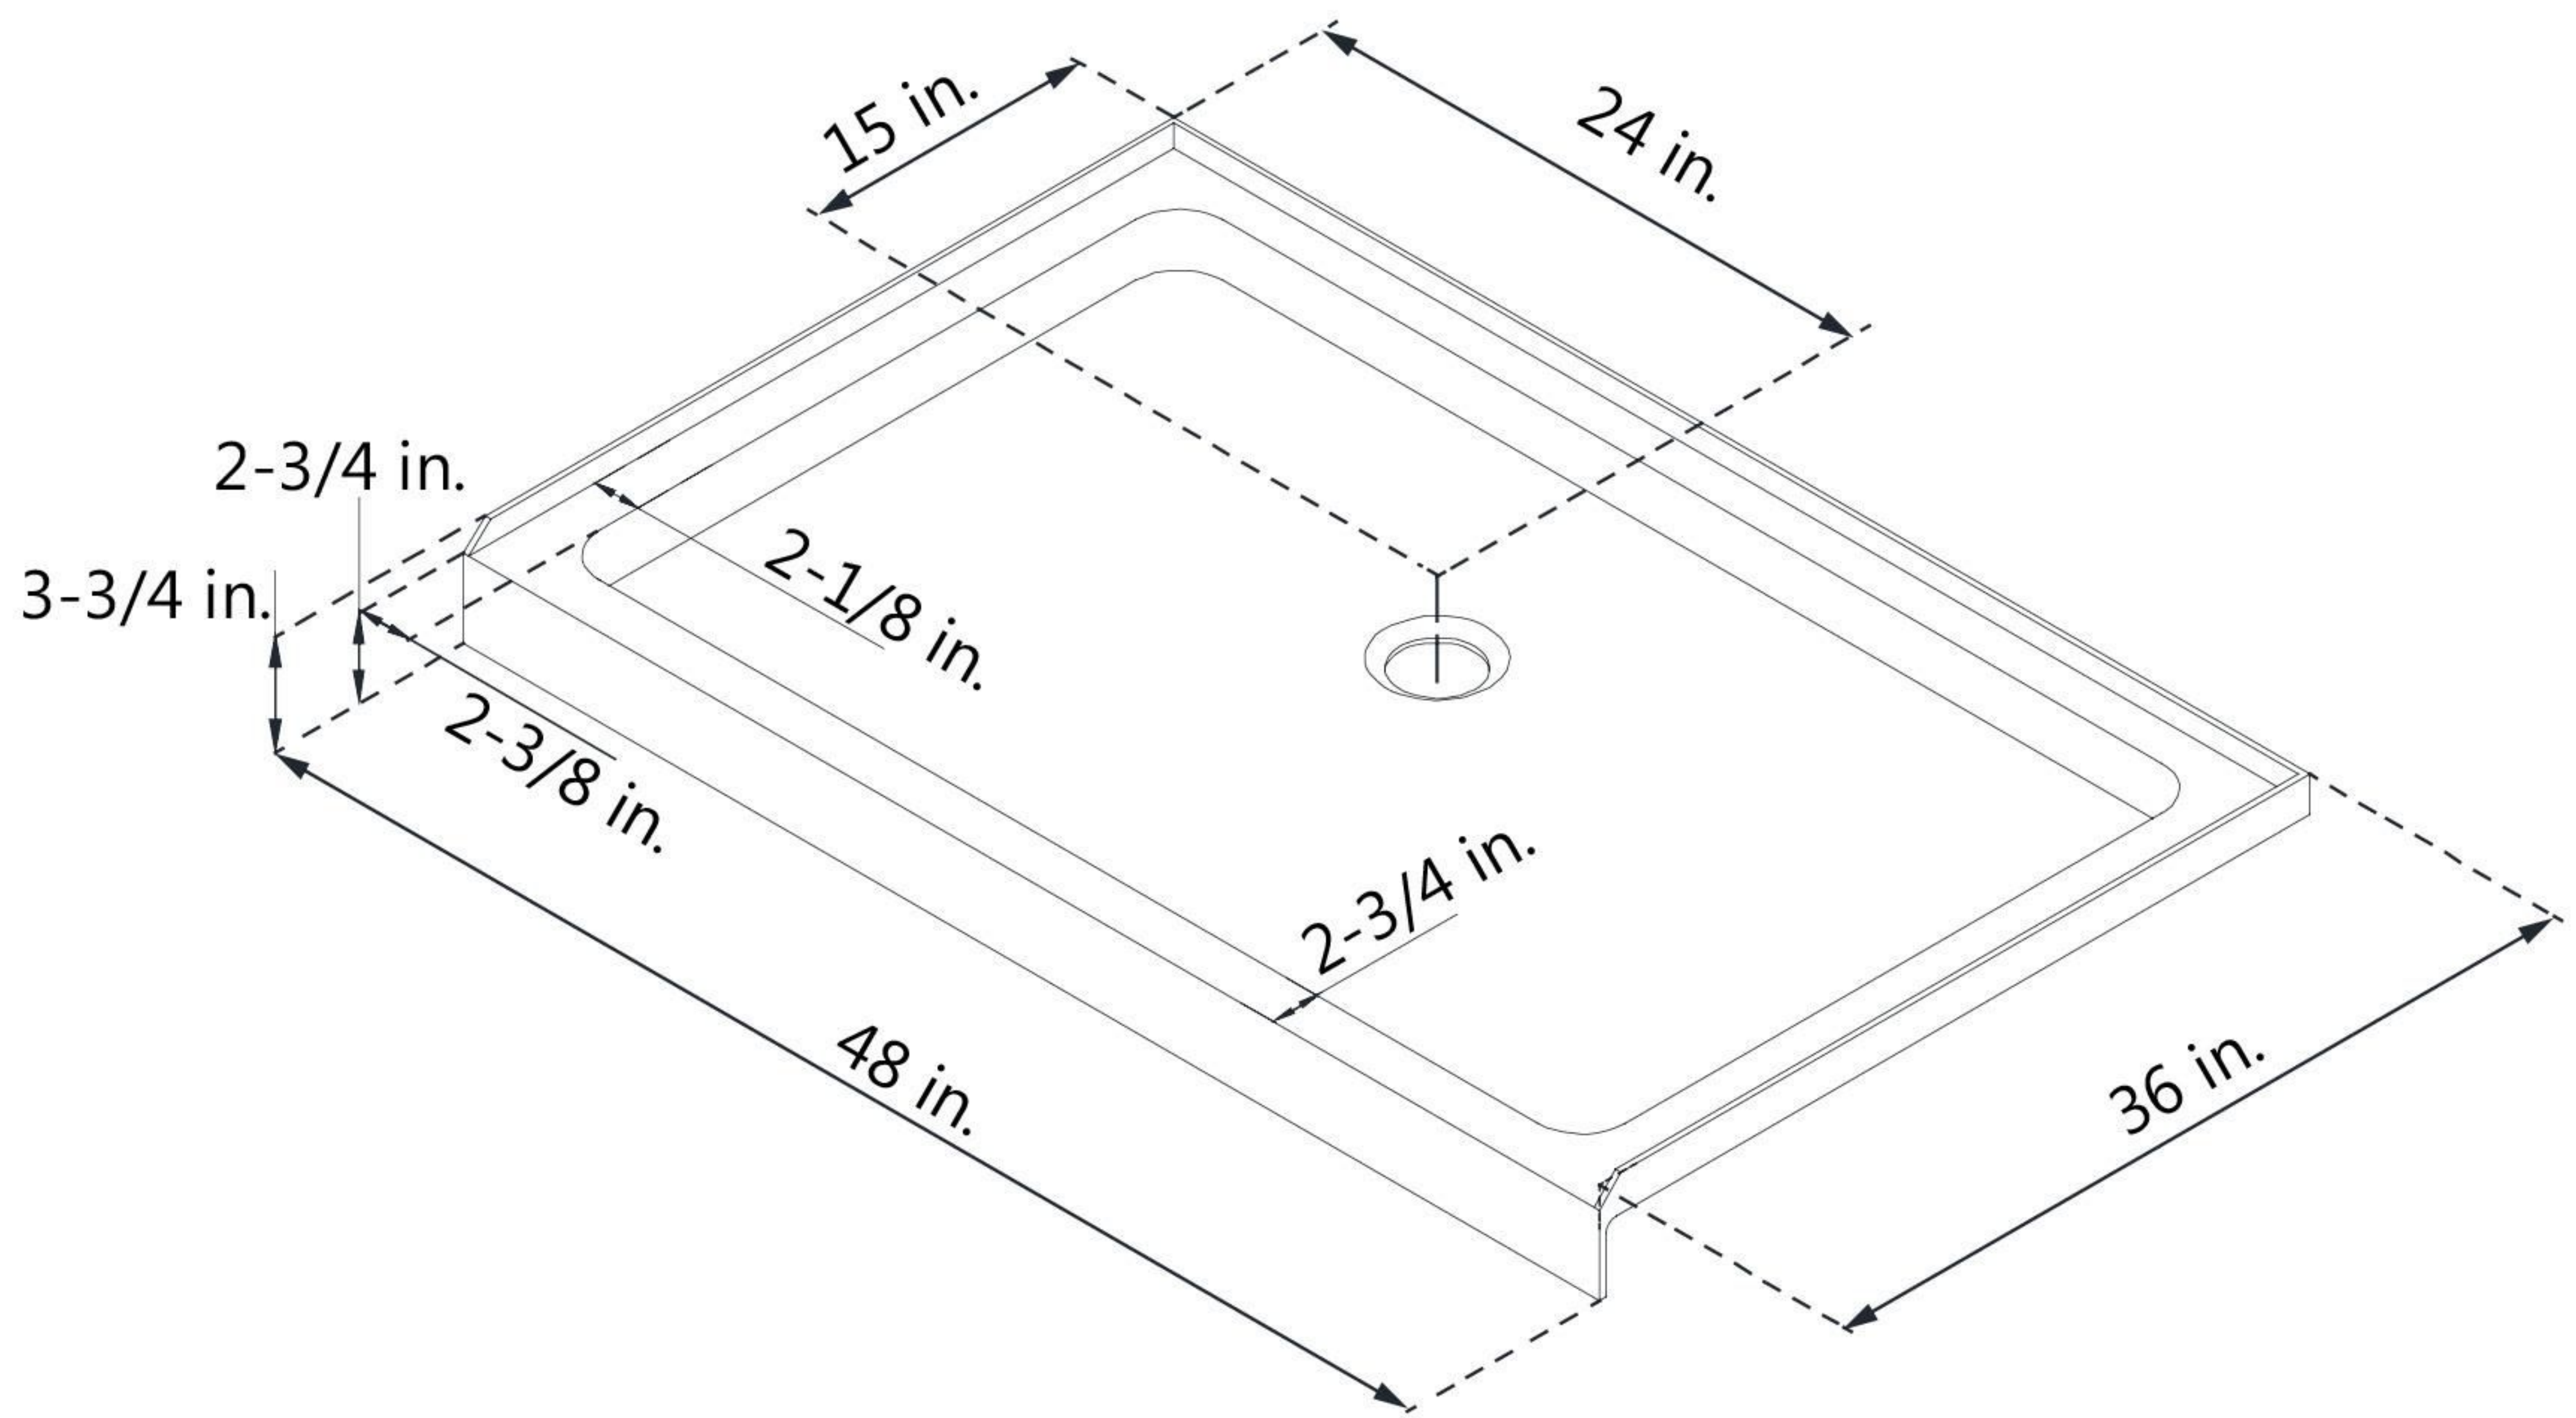

DLT-1136480

SLIMLINE SHOWERBASE

SINGLE THRESHOLD

CENTER DRAIN

Drain Hole Specs

DreamLine reserves the right to update or modify the hardware or materials pictured without prior notice for the purpose of product improvement and customer satisfaction.