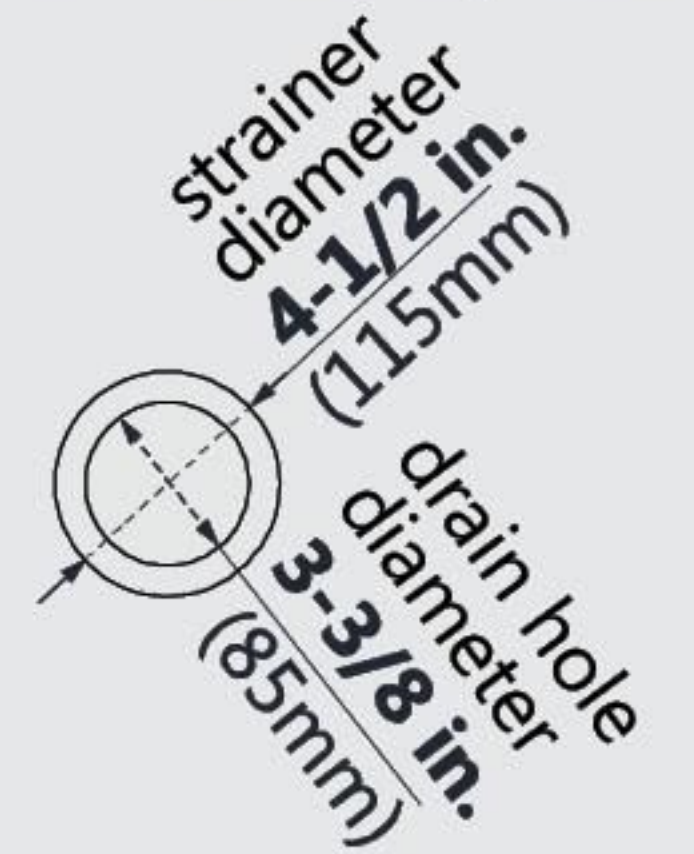

DLT-1136480

SLIMLINE SHOWERBASE

SINGLE THRESHOLD

CENTER DRAIN

Drain Hole Specs

DreamLine reserves the right to update or modify the hardware or materials pictured without prior notice for the purpose of product improvement and customer satisfaction.