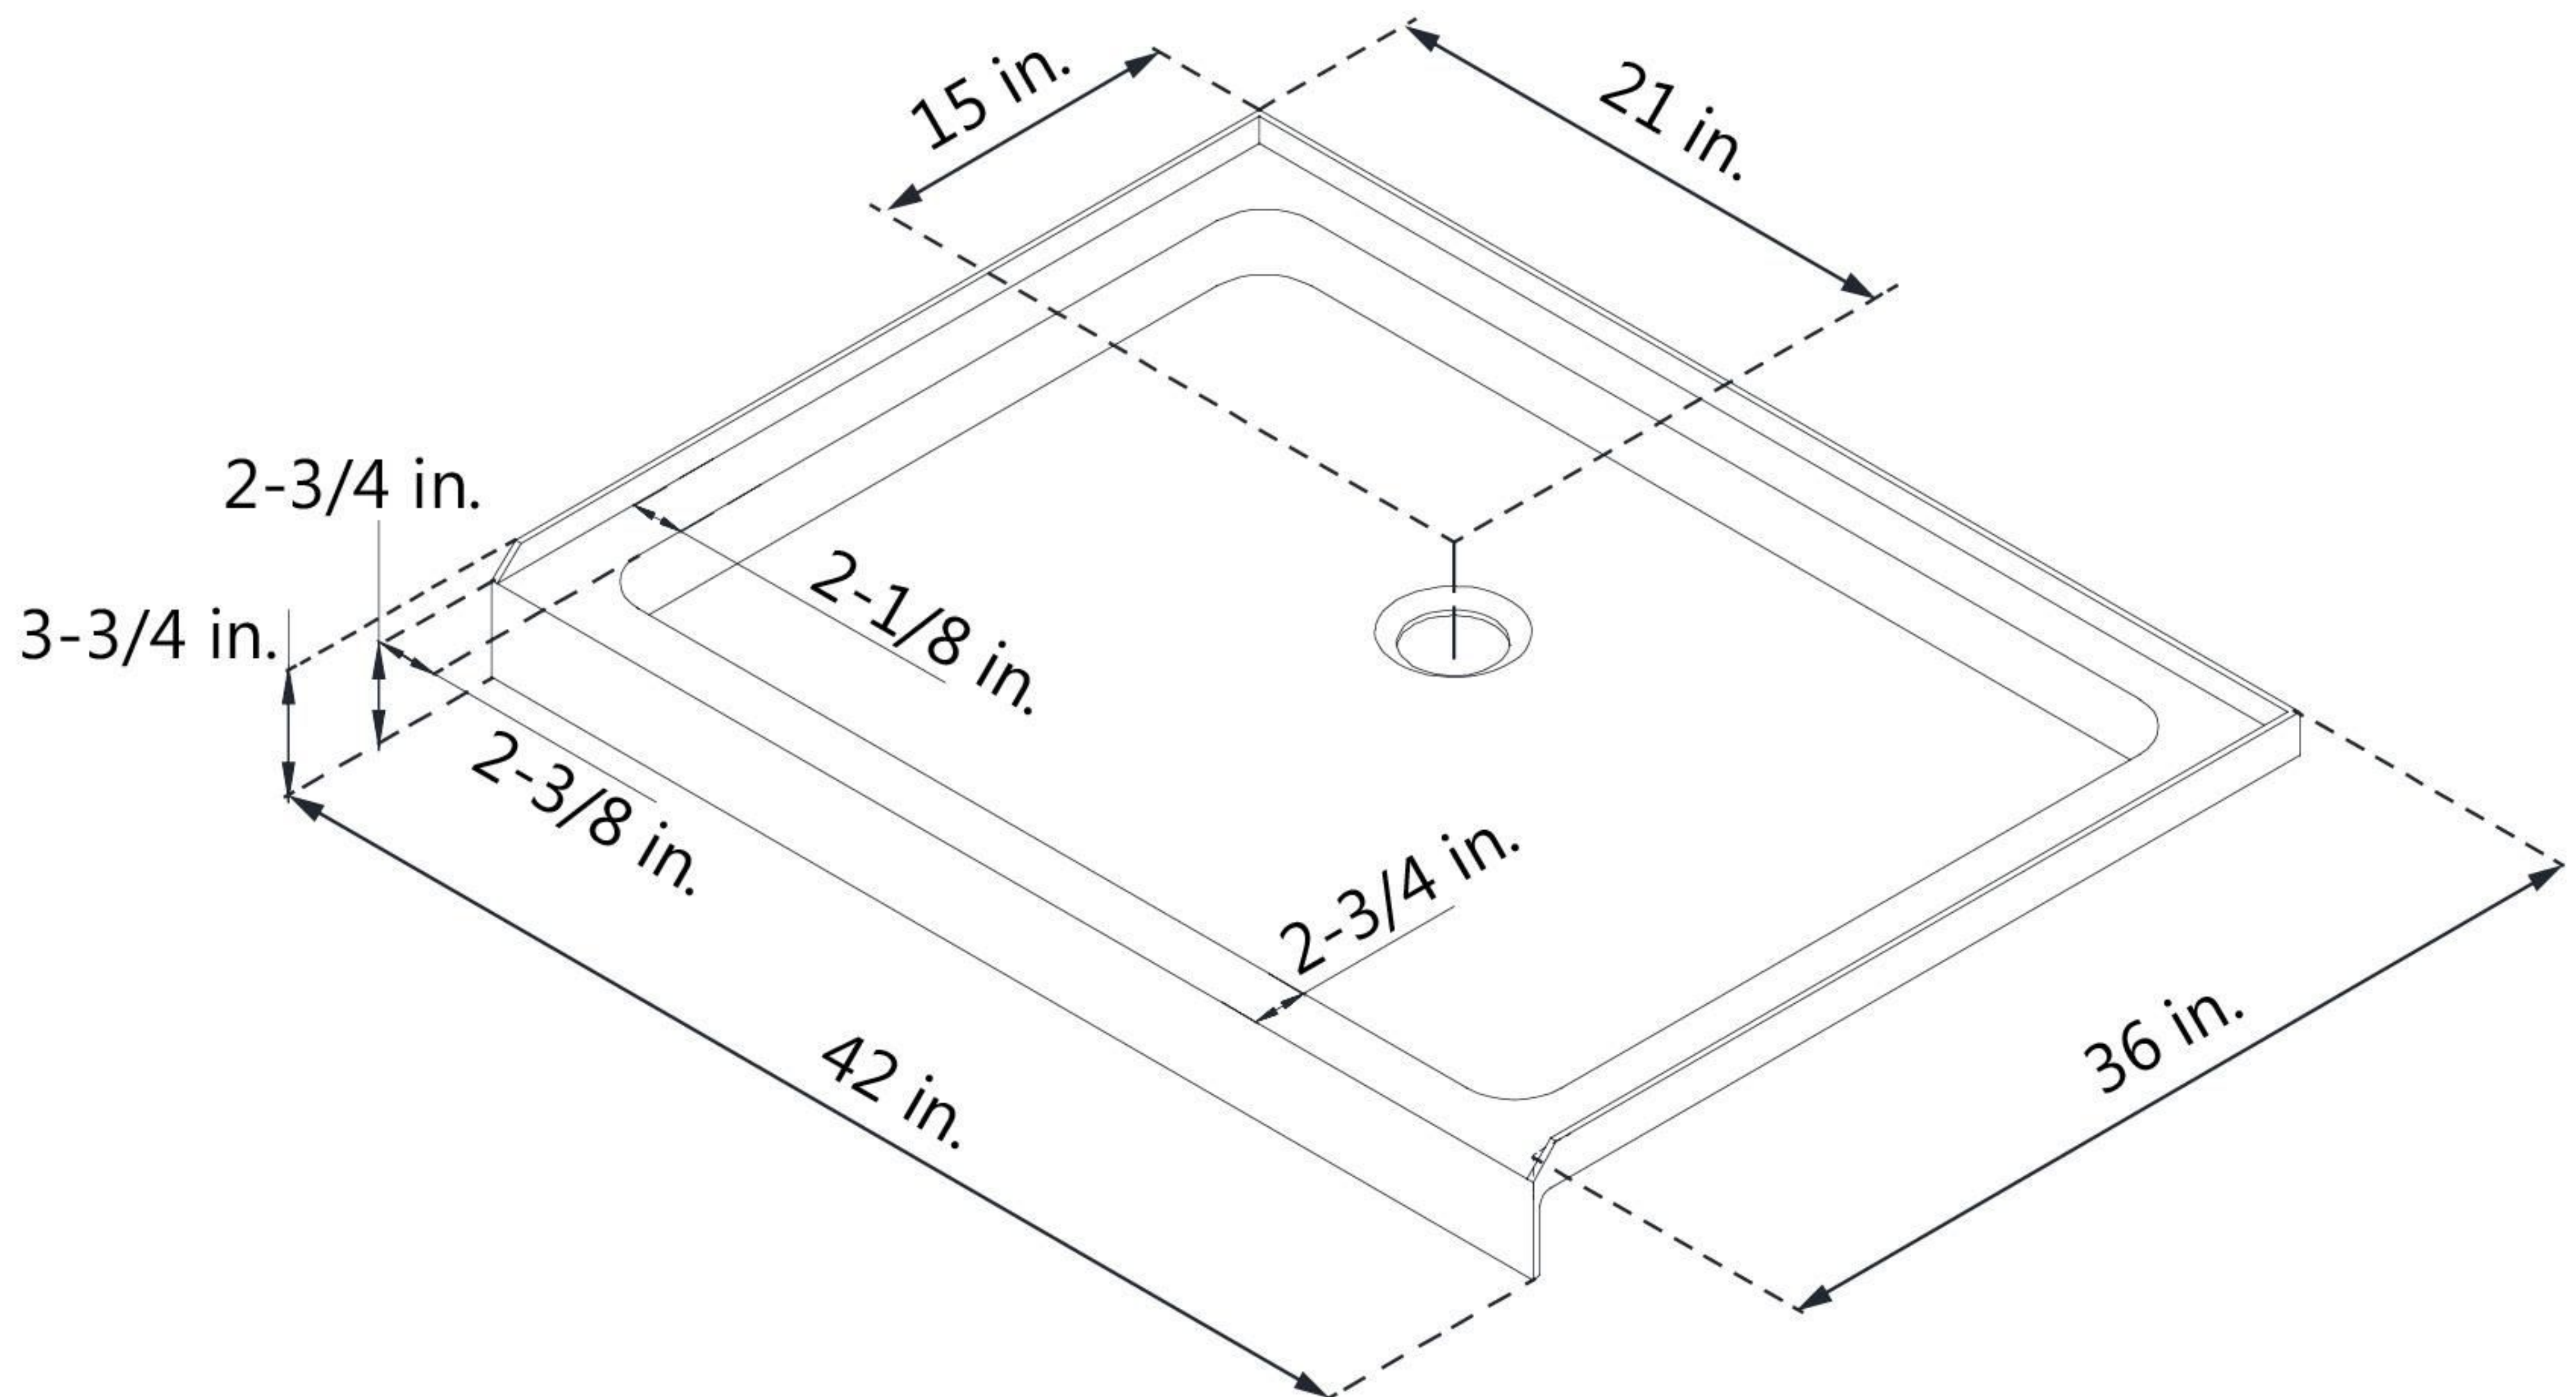

DLT-1136420

SLIMLINE SHOWERBASE

SINGLE THRESHOLD

CENTER DRAIN

Drain Hole Specs

DreamLine reserves the right to update or modify the hardware or materials pictured without prior notice for the purpose of product improvement and customer satisfaction.