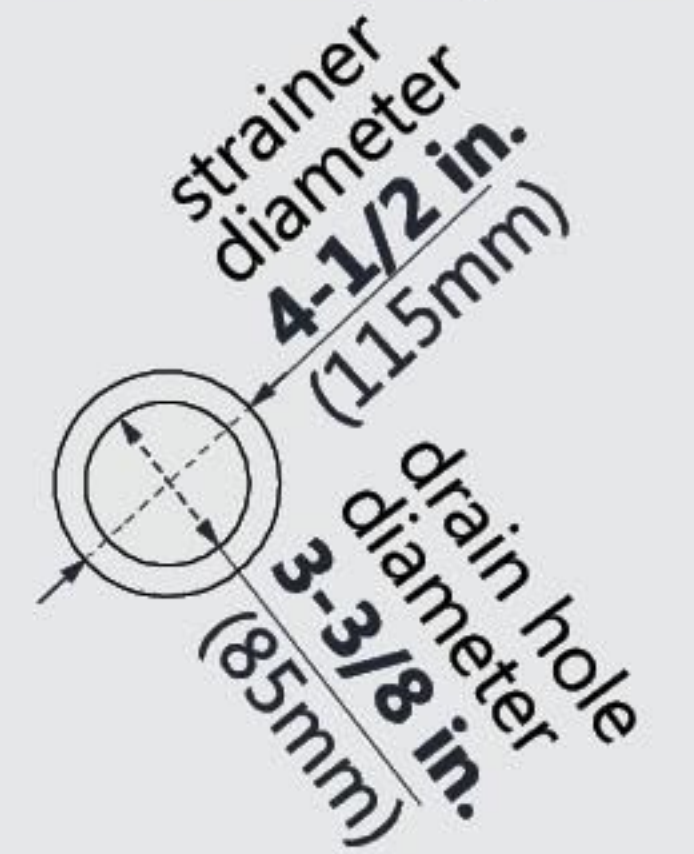

DLT-1136420

SLIMLINE SHOWERBASE

SINGLE THRESHOLD

CENTER DRAIN

Drain Hole Specs

DreamLine reserves the right to update or modify the hardware or materials pictured without prior notice for the purpose of product improvement and customer satisfaction.