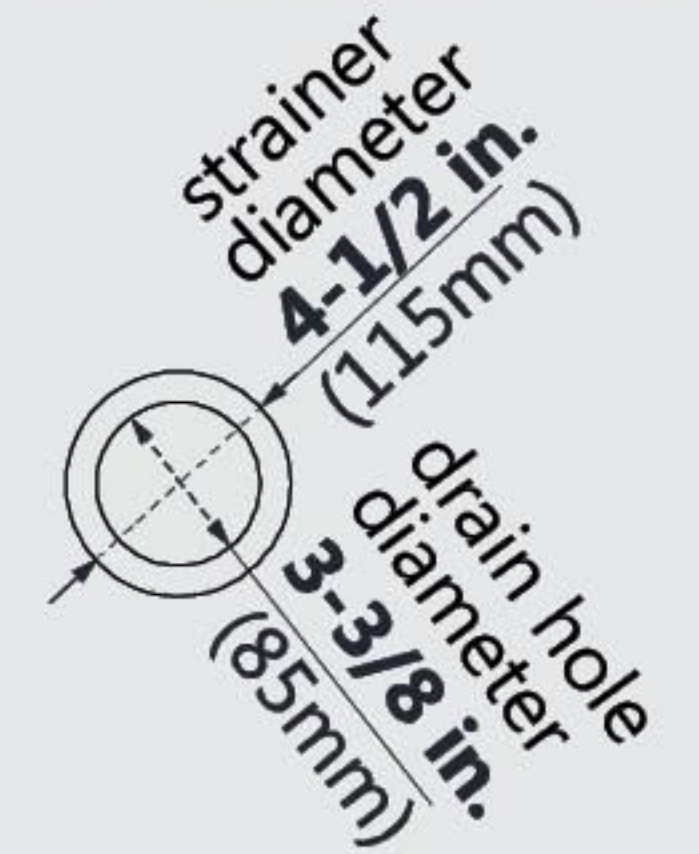

DLT-1134480

SLIMLINE SHOWERBASE

SINGLE THRESHOLD

CENTER DRAIN

Drain Hole Specs

DreamLine reserves the right to update or modify the hardware or materials pictured without prior notice for the purpose of product improvement and customer satisfaction.