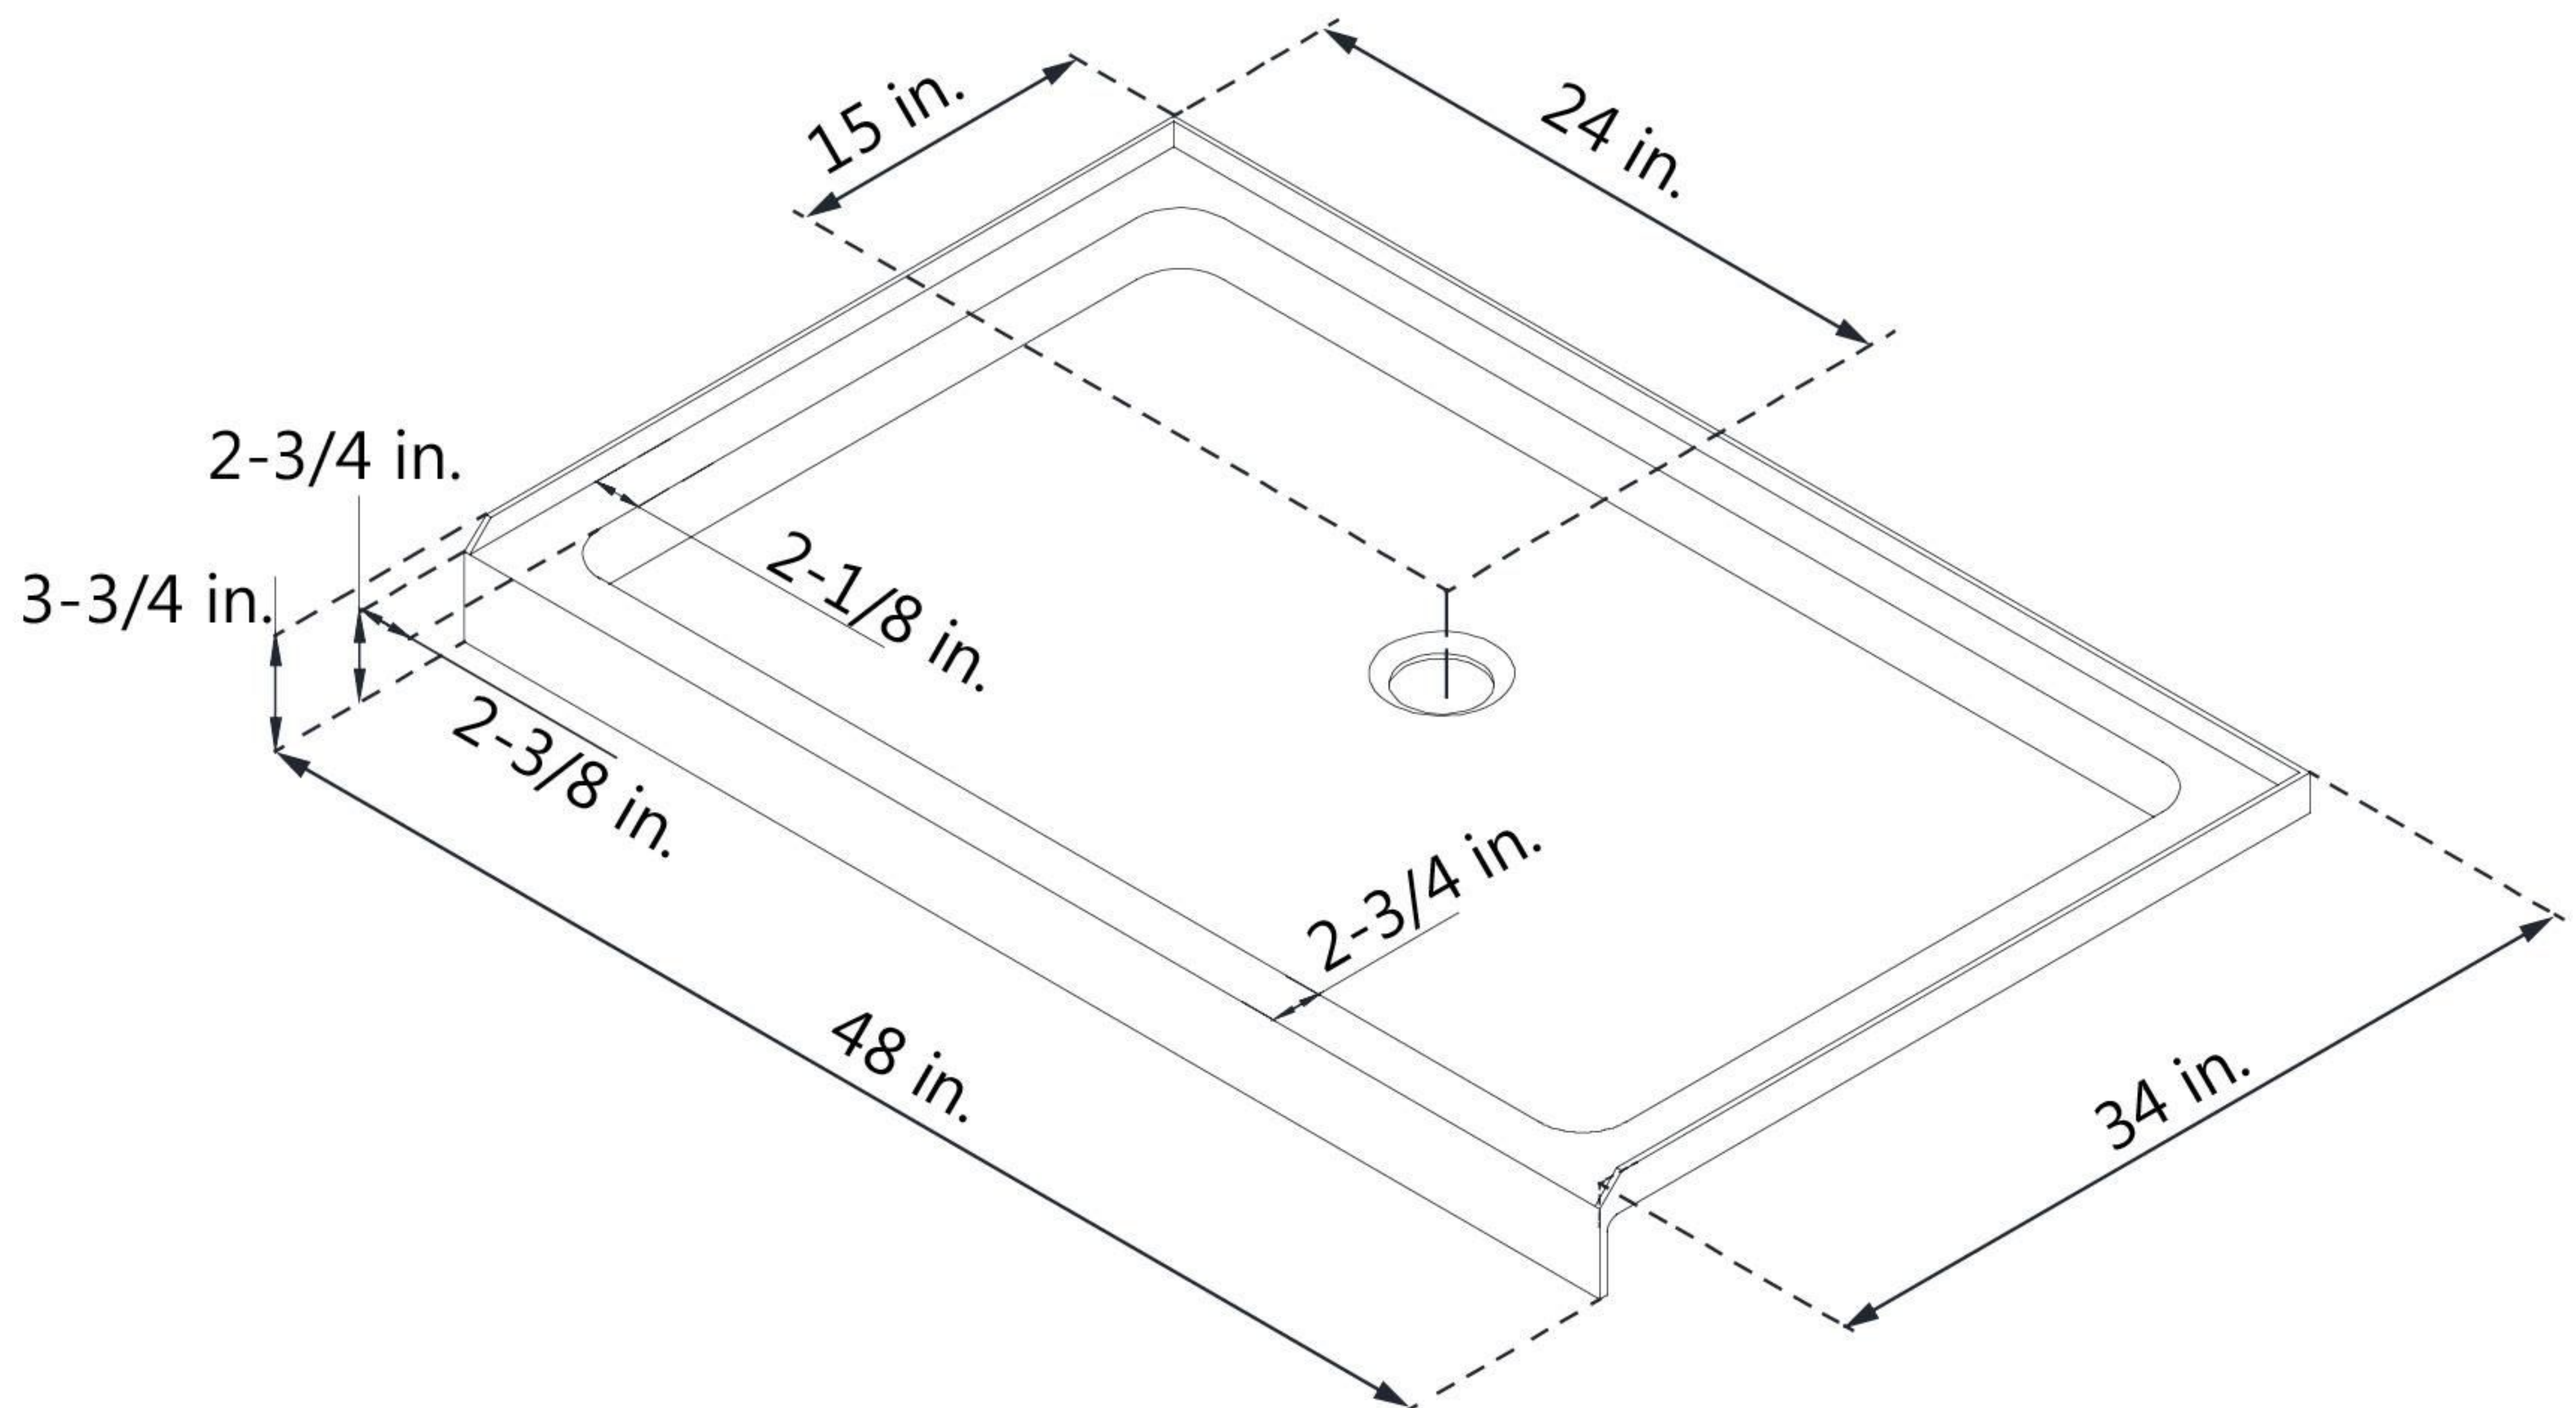

DLT-1134480

SLIMLINE SHOWERBASE

SINGLE THRESHOLD

CENTER DRAIN

Drain Hole Specs

DreamLine reserves the right to update or modify the hardware or materials pictured without prior notice for the purpose of product improvement and customer satisfaction.