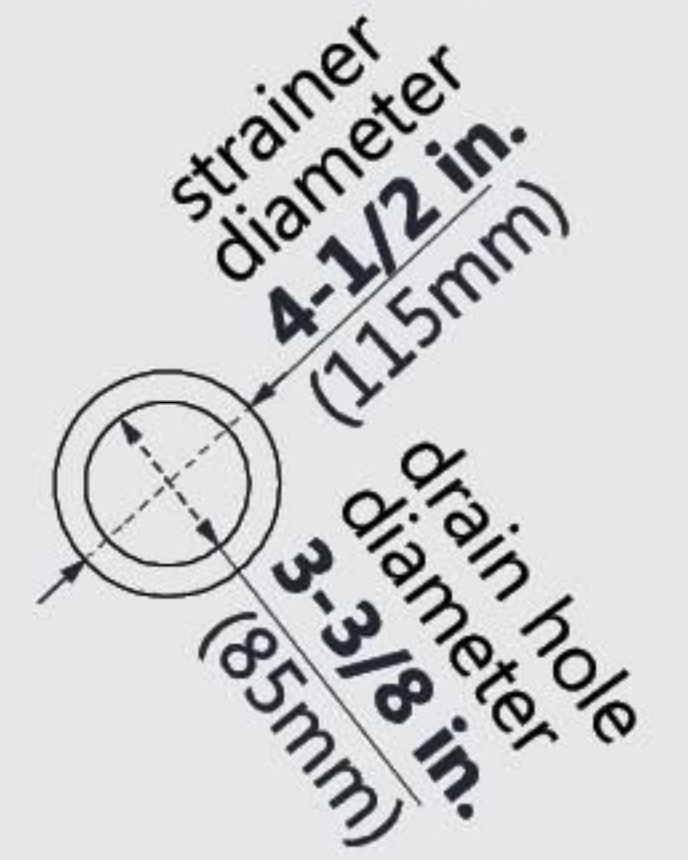

DLT-1132602

SLIMLINE SHOWERBASE

SINGLE THRESHOLD

RIGHT DRAIN

Drain Hole Specs

DreamLine reserves the right to update or modify the hardware or materials pictured without prior notice for the purpose of product improvement and customer satisfaction.