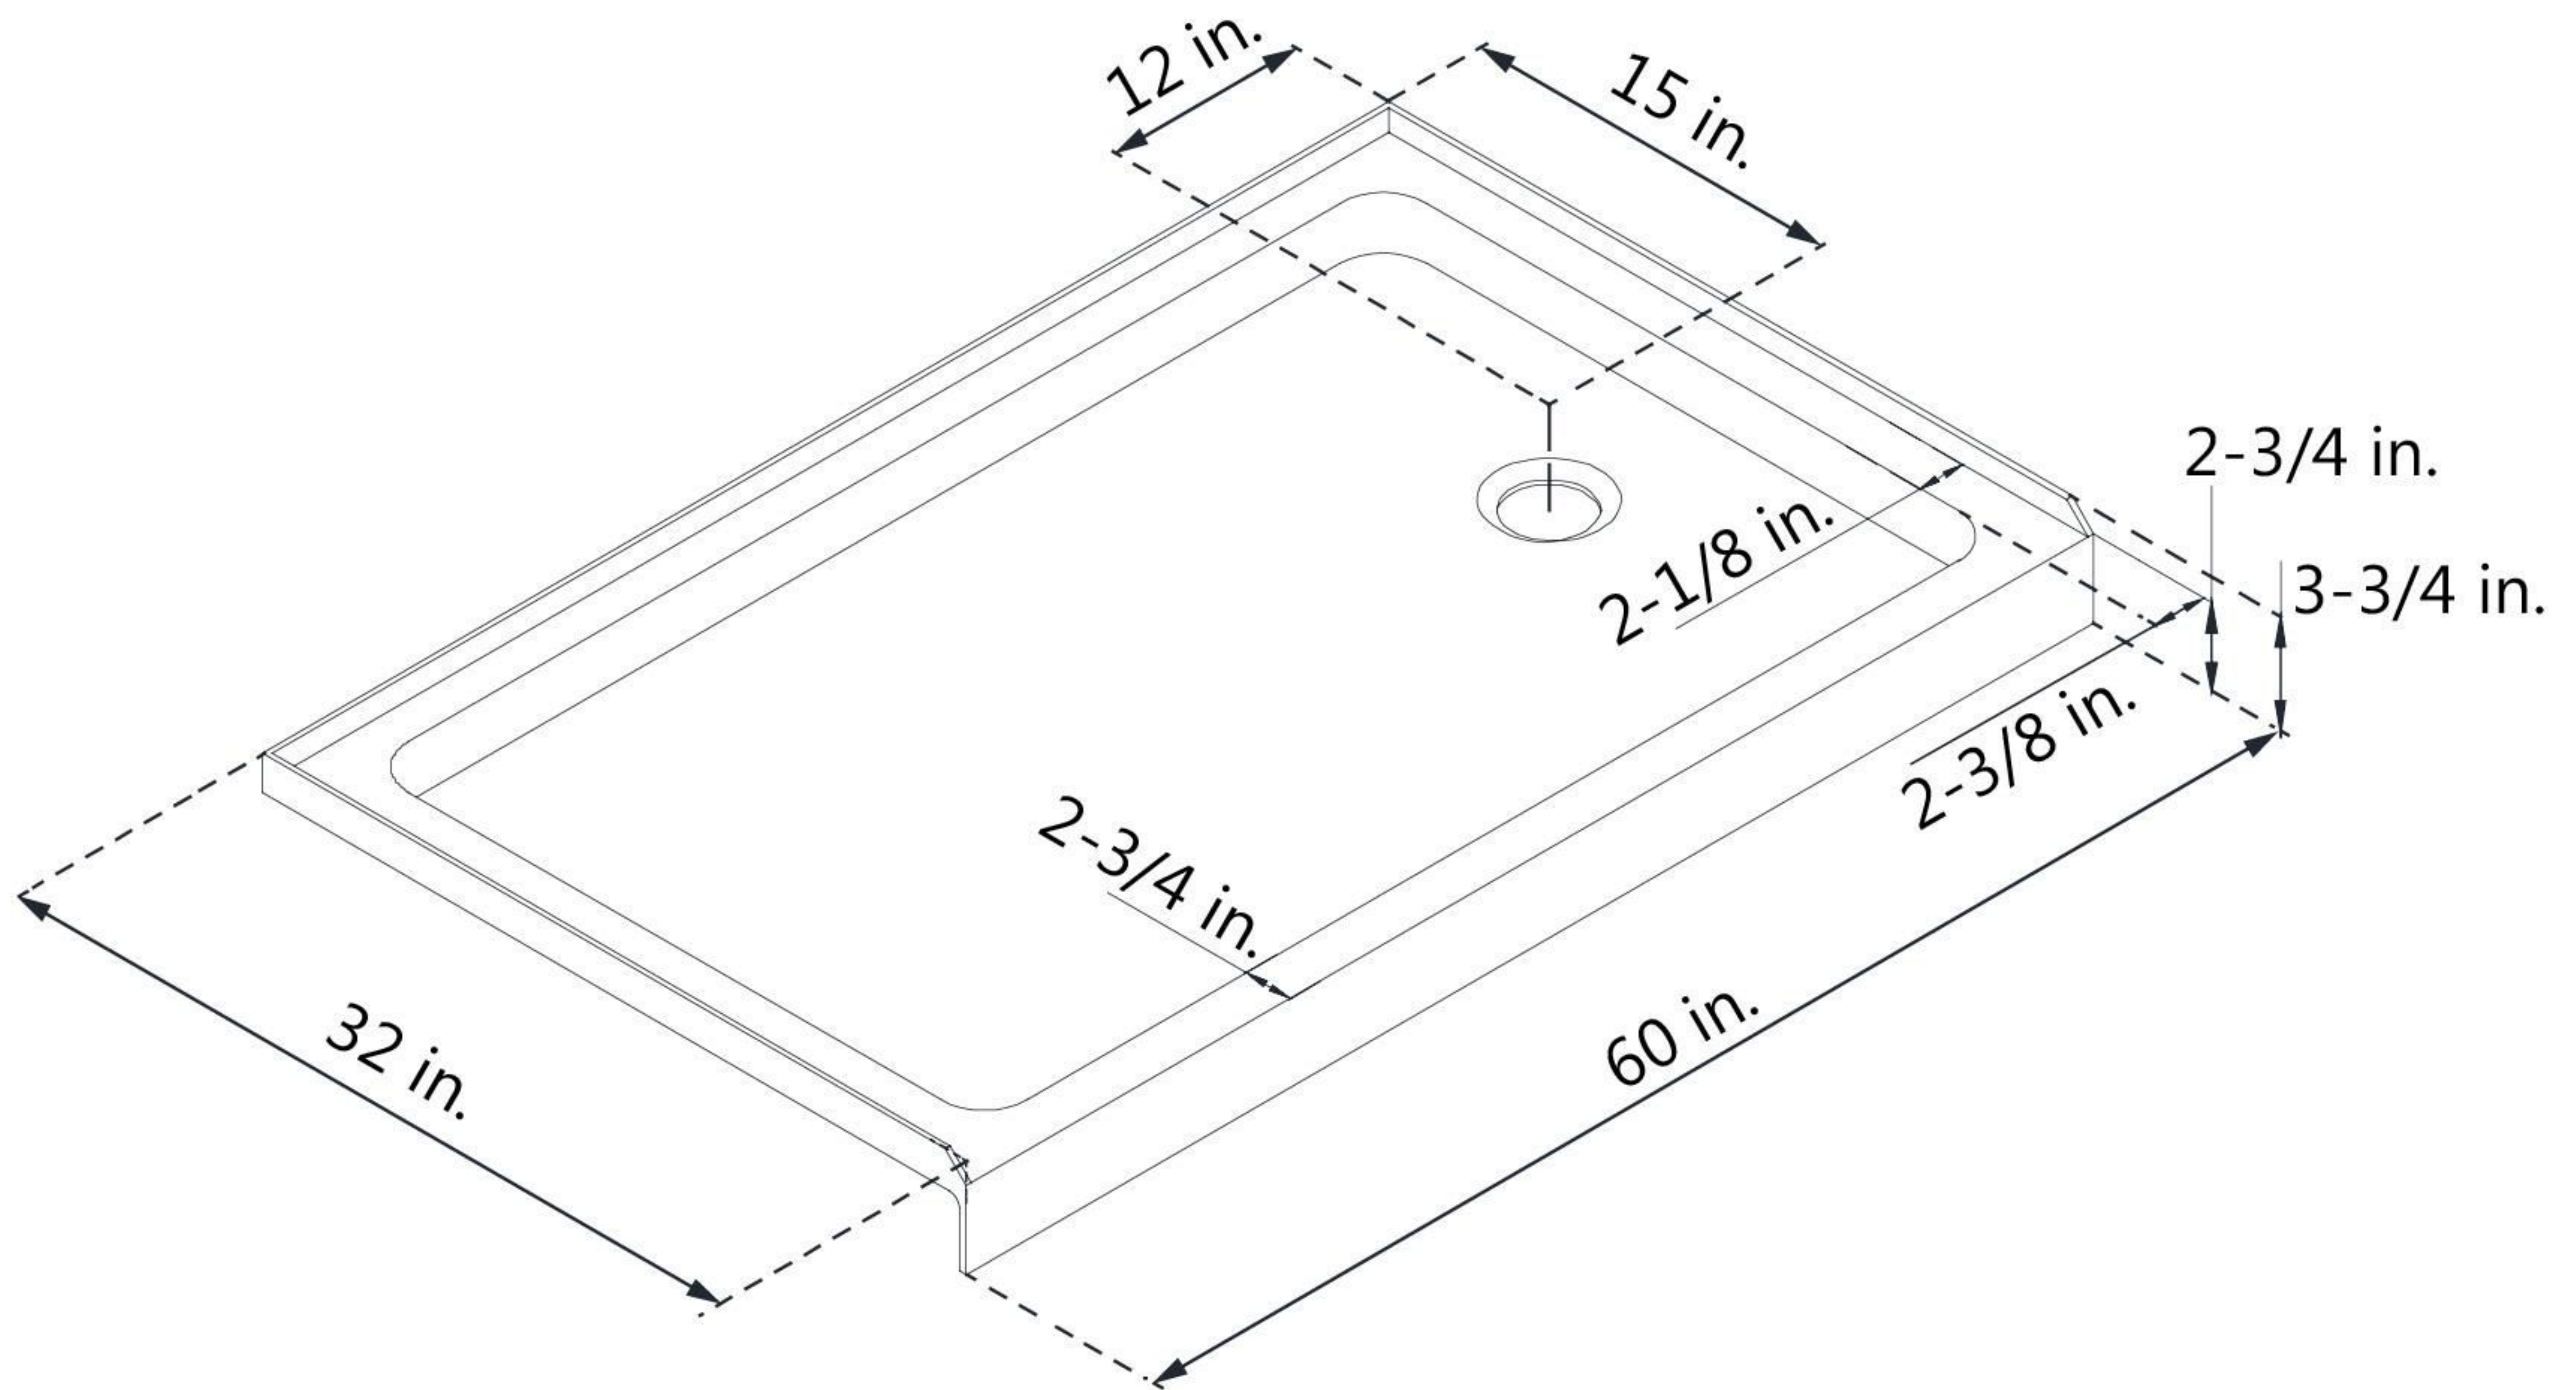

DLT-1132602

SLIMLINE SHOWERBASE

SINGLE THRESHOLD

RIGHT DRAIN

Drain Hole Specs

DreamLine reserves the right to update or modify the hardware or materials pictured without prior notice for the purpose of product improvement and customer satisfaction.