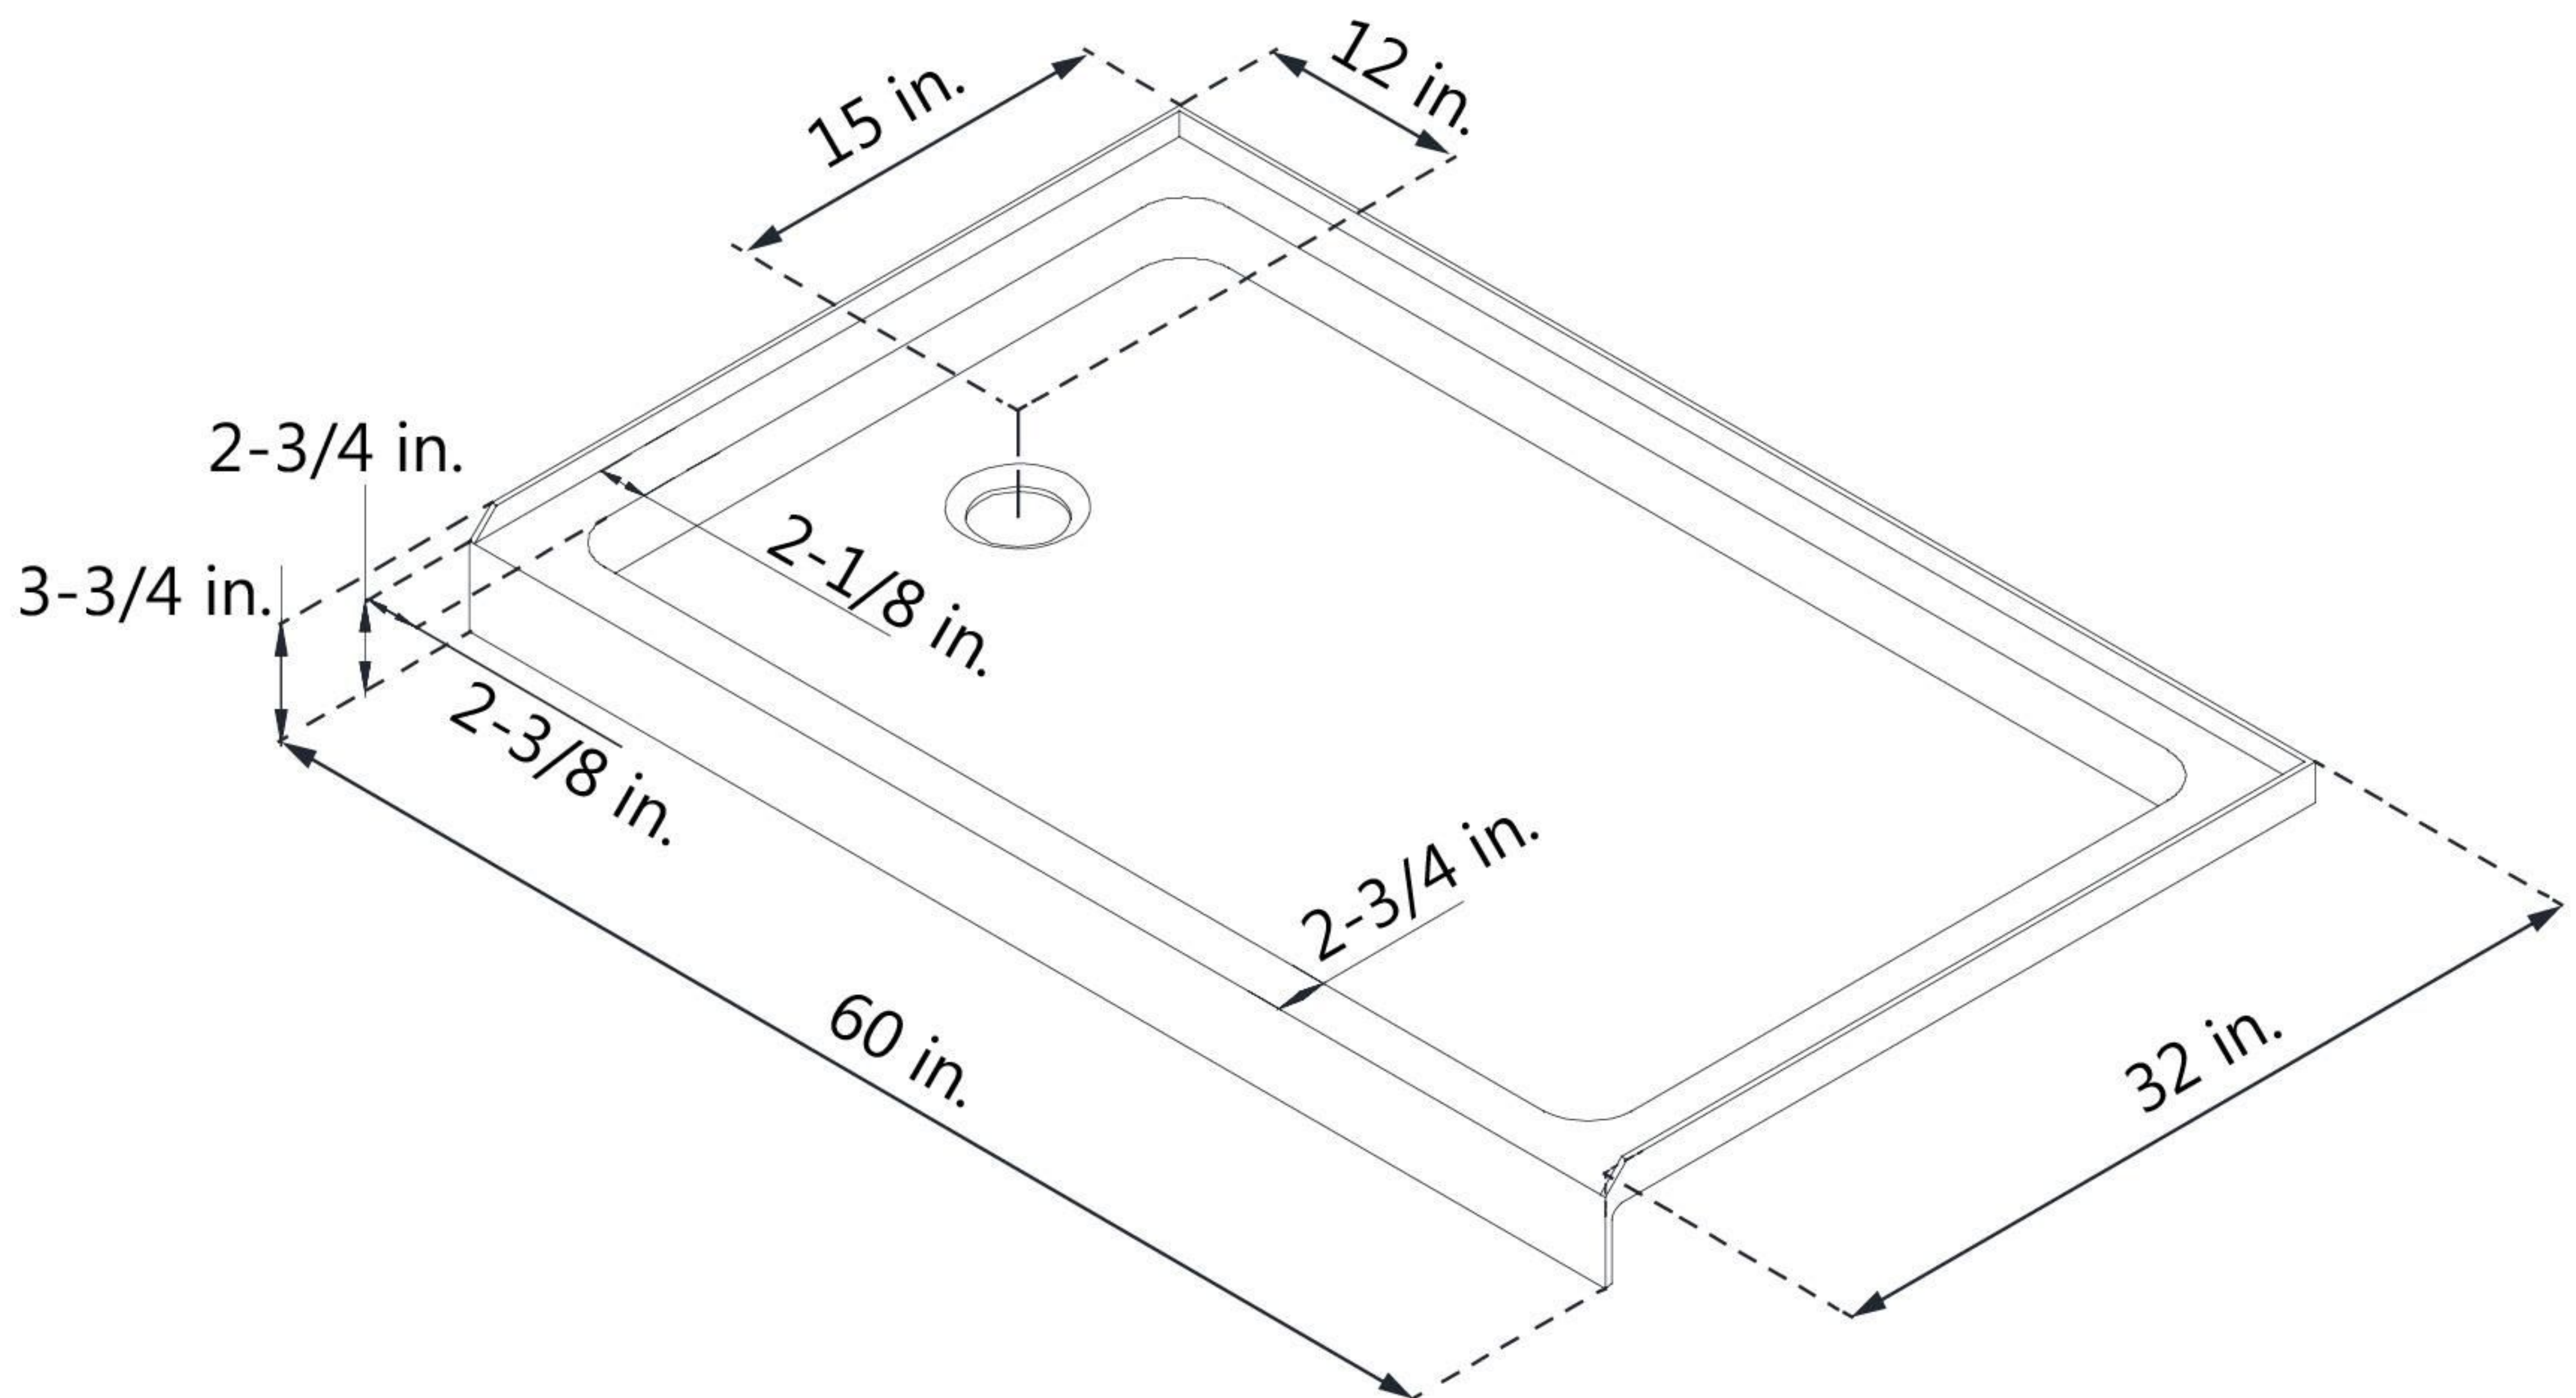

DLT-1132601
SLIMLINE SHOWERBASE
SINGLE THRESHOLD

LEFT DRAIN

Drain Hole Specs

DreamLine reserves the right to update or modify the hardware or materials pictured without prior notice for the purpose of product improvement and customer satisfaction.