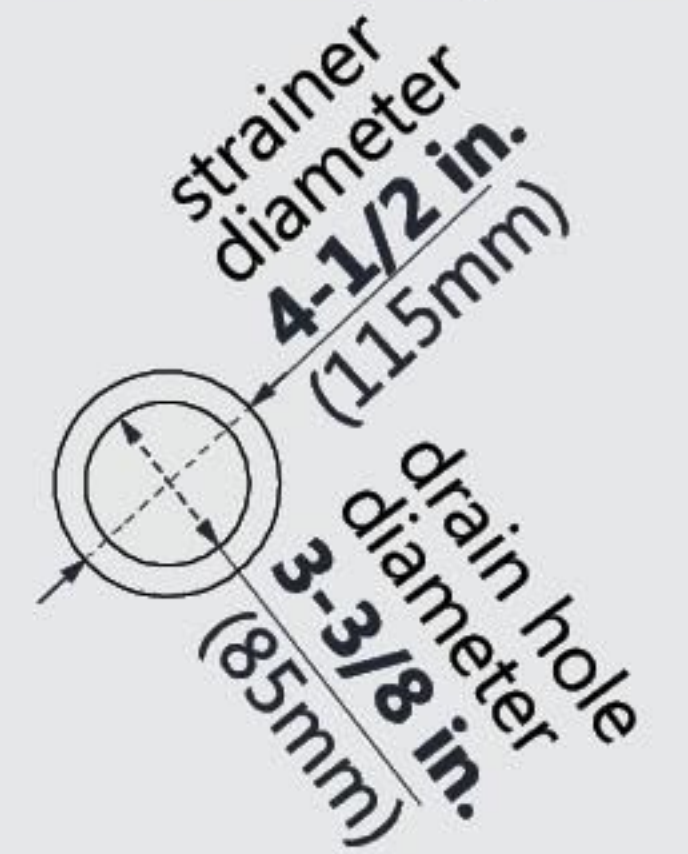

DLT-1132601
SLIMLINE SHOWERBASE
SINGLE THRESHOLD

LEFT DRAIN

Drain Hole Specs

DreamLine reserves the right to update or modify the hardware or materials pictured without prior notice for the purpose of product improvement and customer satisfaction.