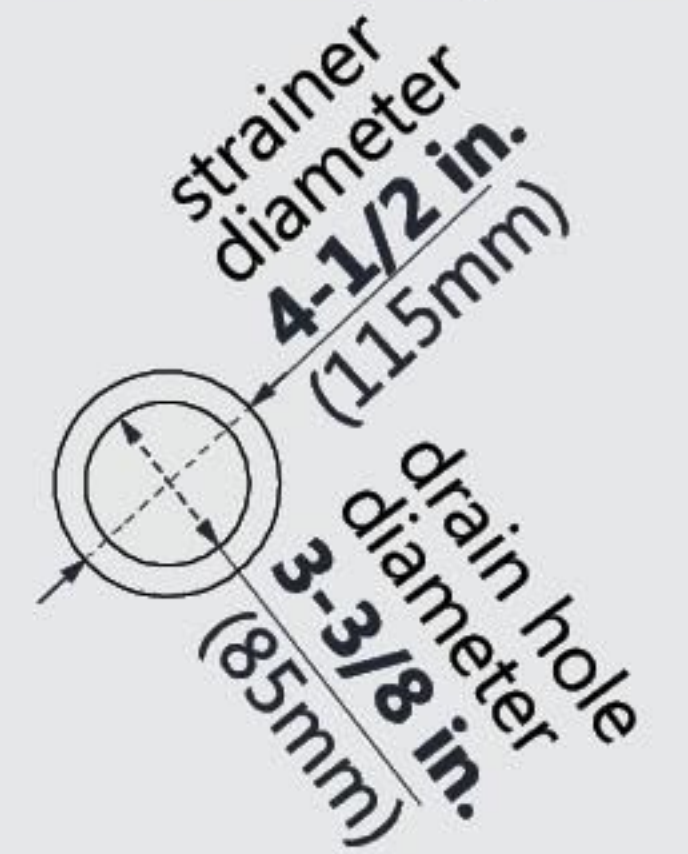

## DLT-1132600 SLIMLINE SHOWERBASE SINGLE THRESHOLD

**CENTER DRAIN**

### Drain Hole Specs

DreamLine reserves the right to update or modify the hardware or materials pictured without prior notice for the purpose of product improvement and customer satisfaction.