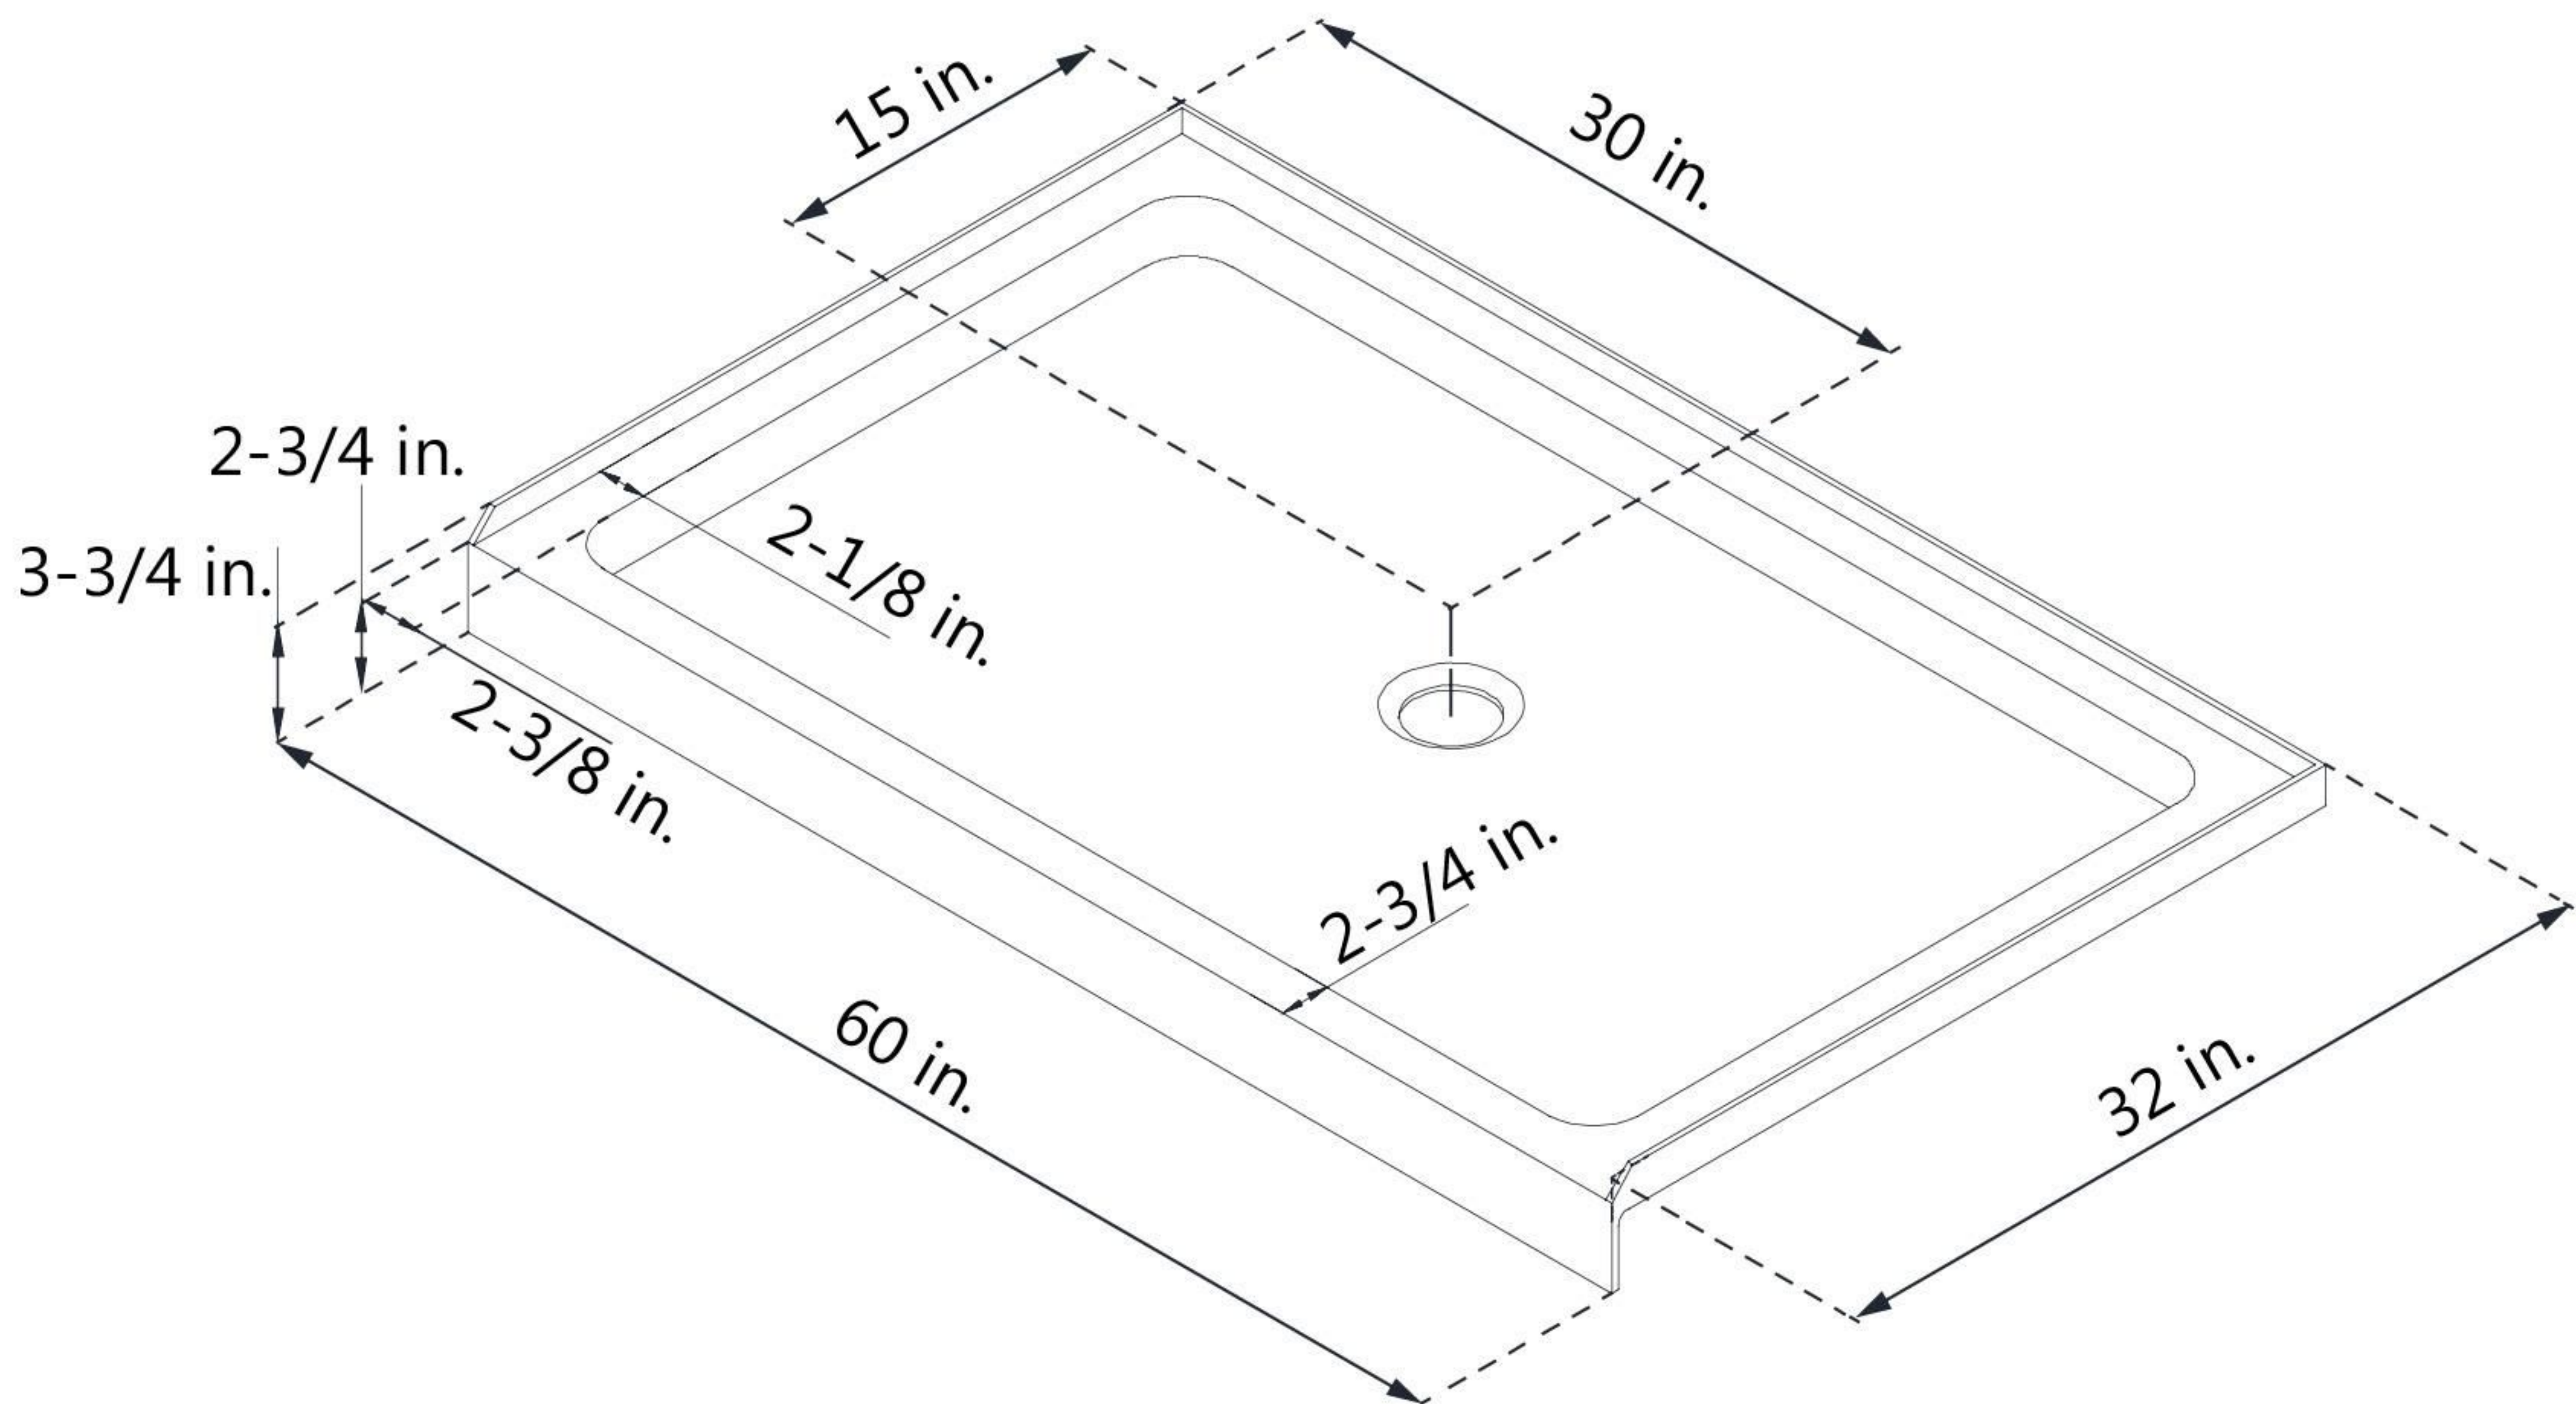

## DLT-1132600 SLIMLINE SHOWERBASE SINGLE THRESHOLD

**CENTER DRAIN**

### Drain Hole Specs

DreamLine reserves the right to update or modify the hardware or materials pictured without prior notice for the purpose of product improvement and customer satisfaction.