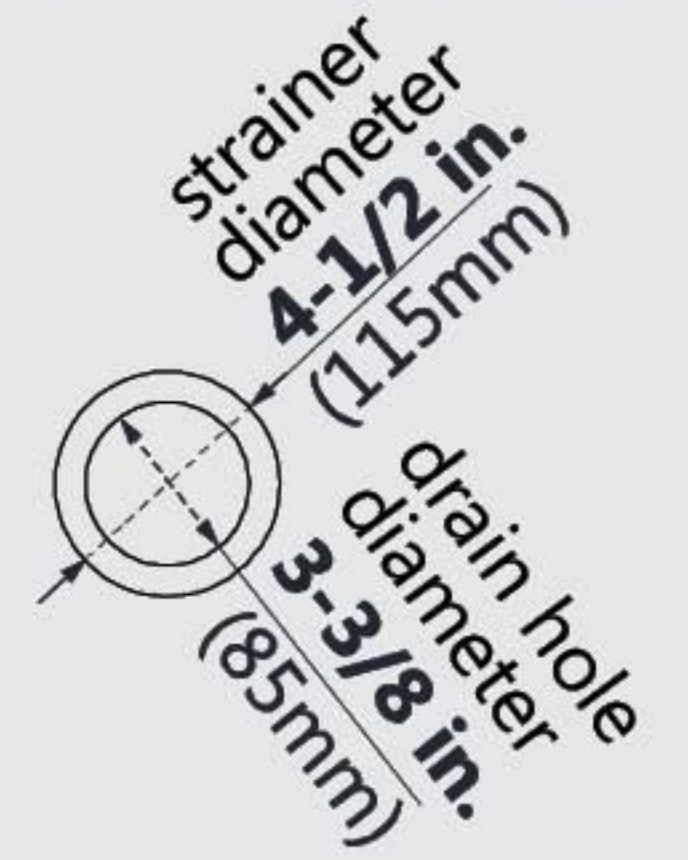

DLT-1132540

SLIMLINE SHOWERBASE

SINGLE THRESHOLD

CENTER DRAIN

Drain Hole Specs

DreamLine reserves the right to update or modify the hardware or materials pictured without prior notice for the purpose of product improvement and customer satisfaction.