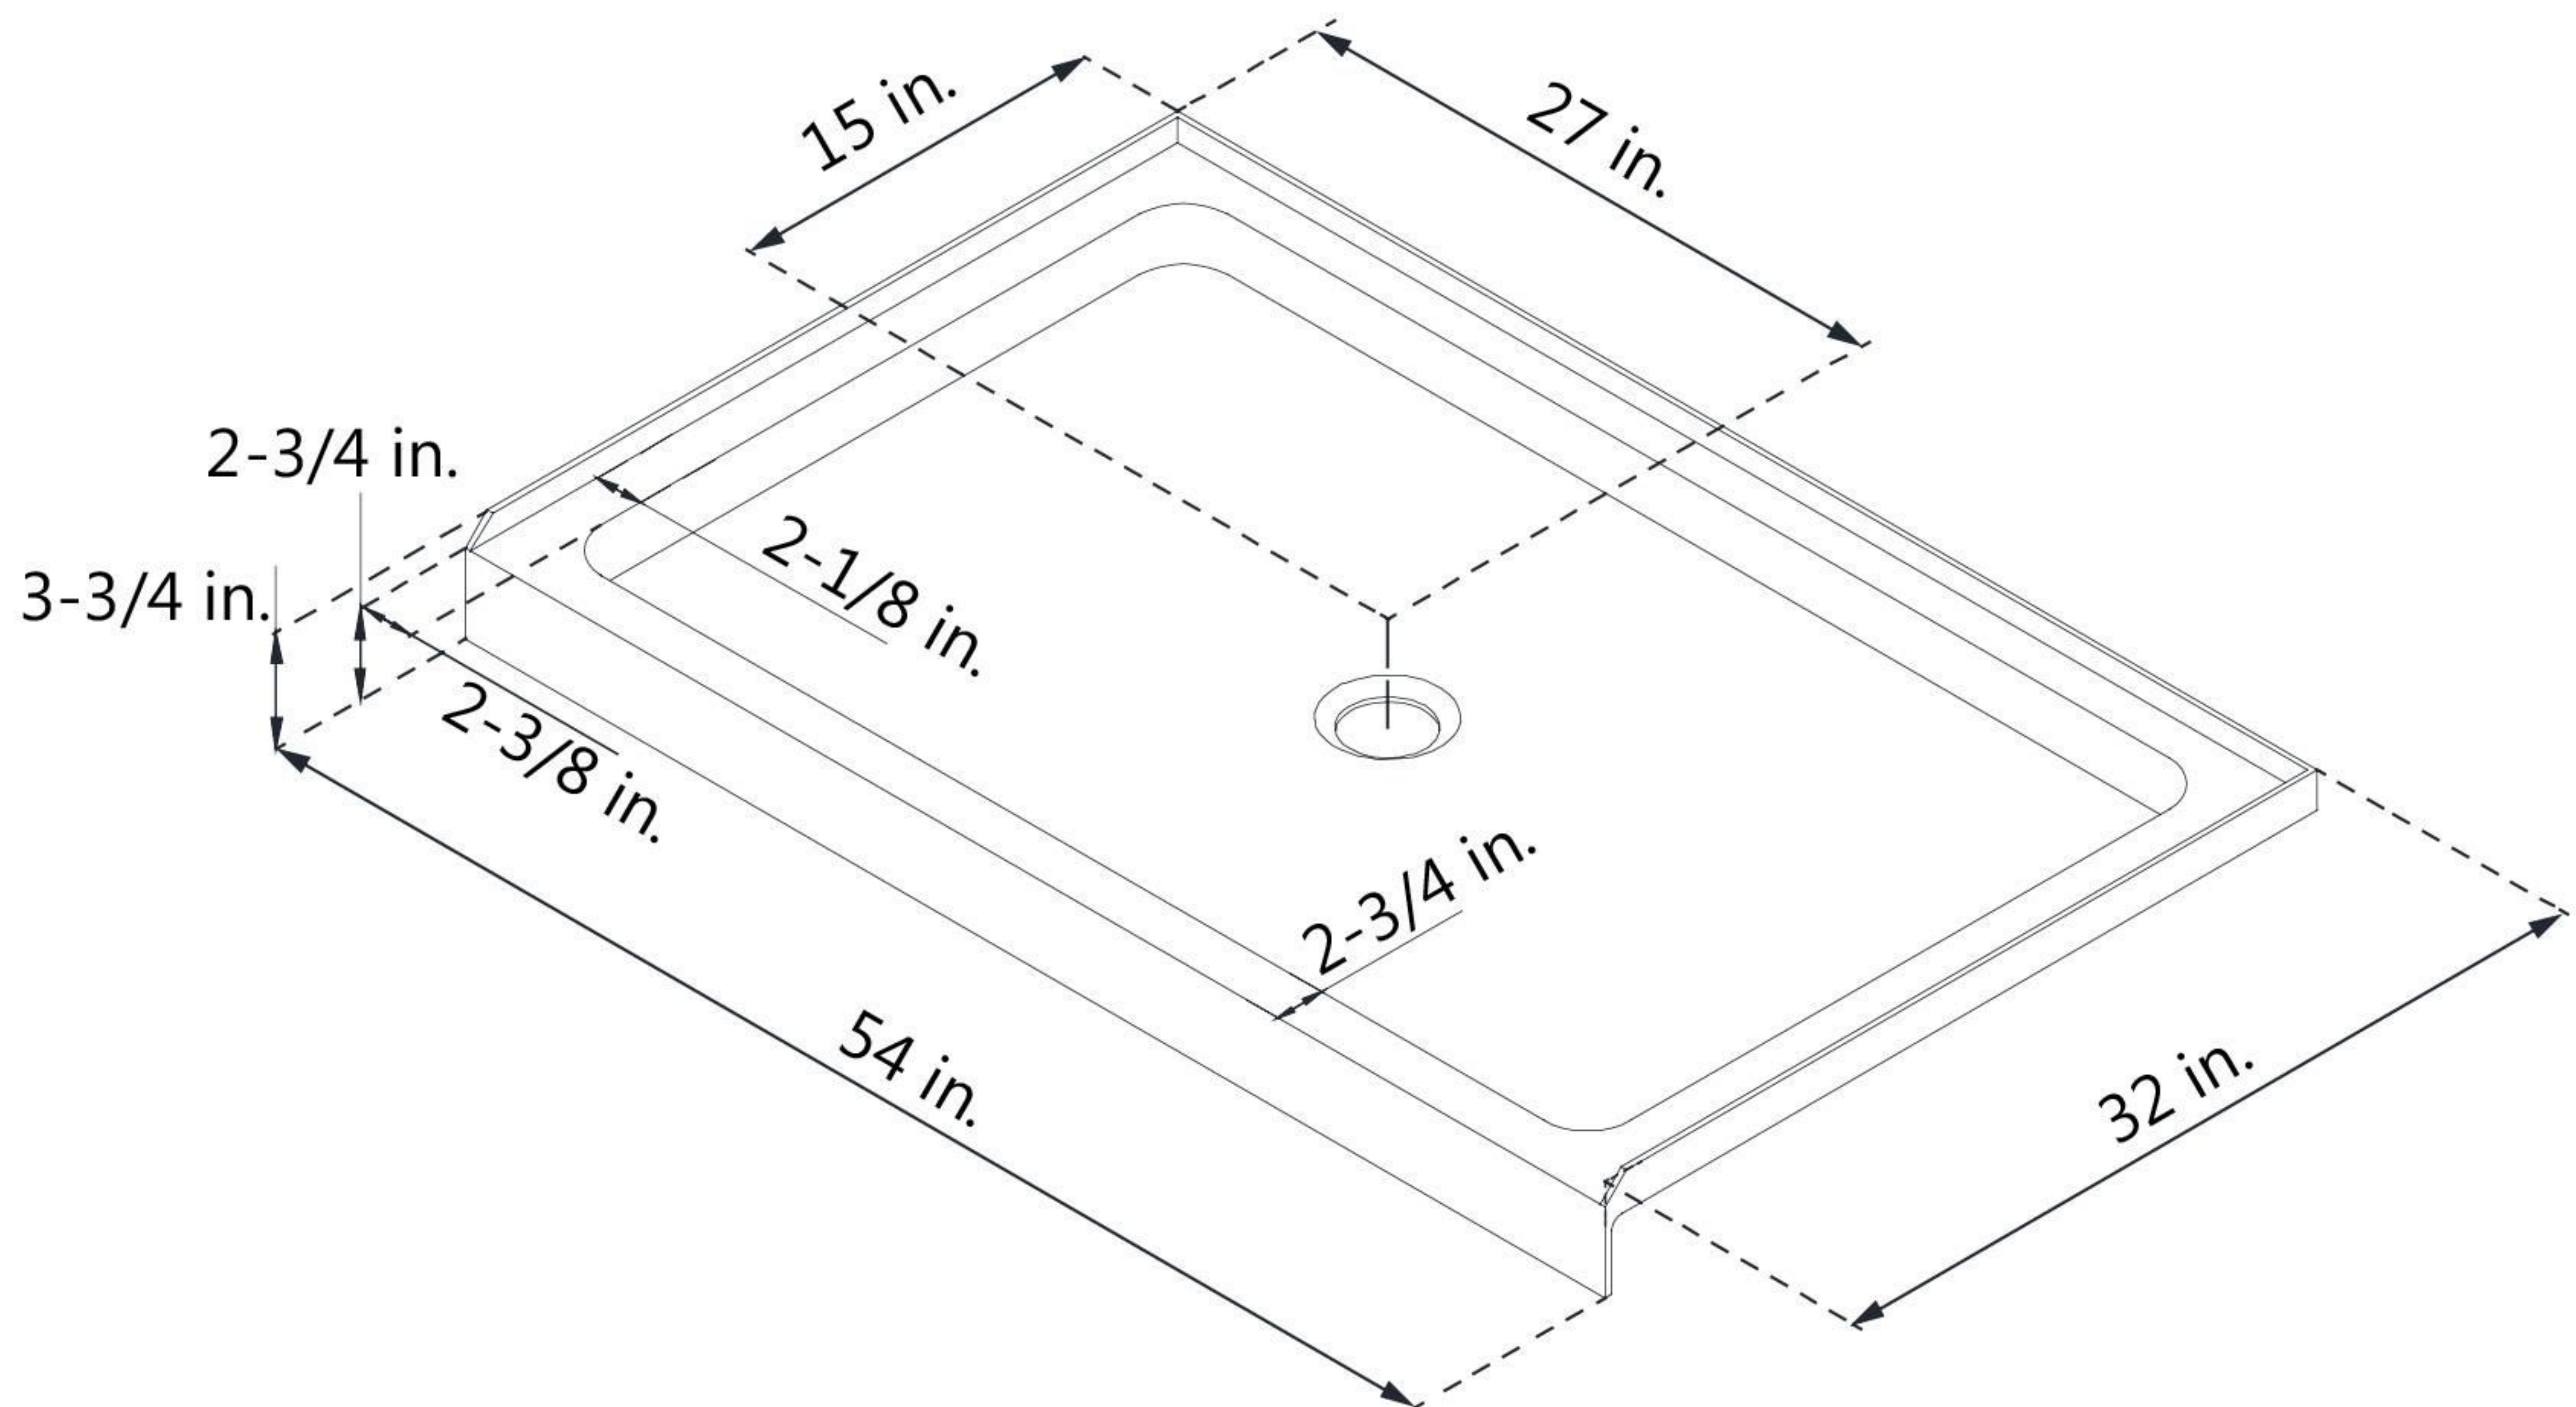

DLT-1132540

SLIMLINE SHOWERBASE

SINGLE THRESHOLD

CENTER DRAIN

Drain Hole Specs

DreamLine reserves the right to update or modify the hardware or materials pictured without prior notice for the purpose of product improvement and customer satisfaction.