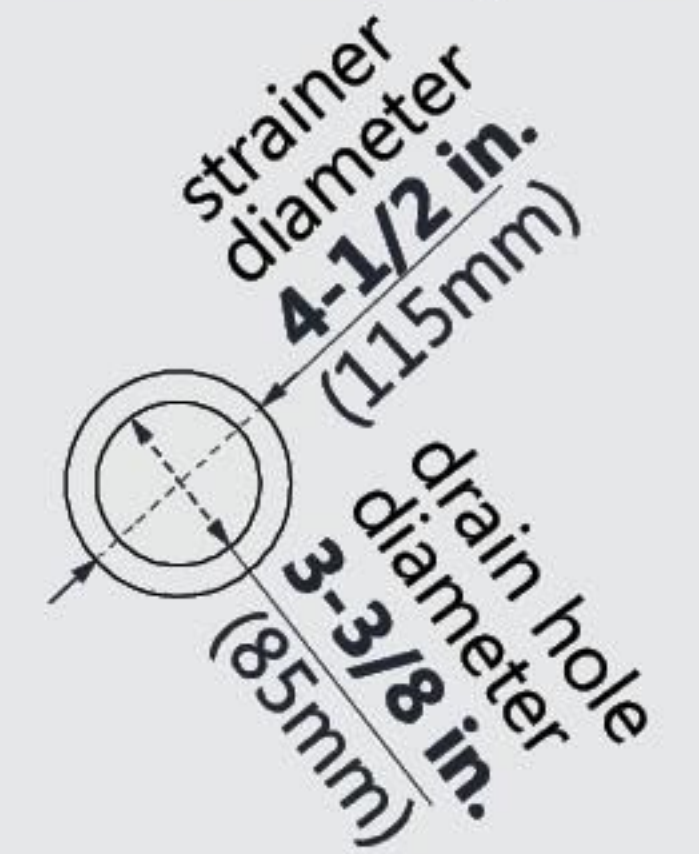

DLT-1132420

SLIMLINE SHOWERBASE

SINGLE THRESHOLD

CENTER DRAIN

Drain Hole Specs

DreamLine reserves the right to update or modify the hardware or materials pictured without prior notice for the purpose of product improvement and customer satisfaction.