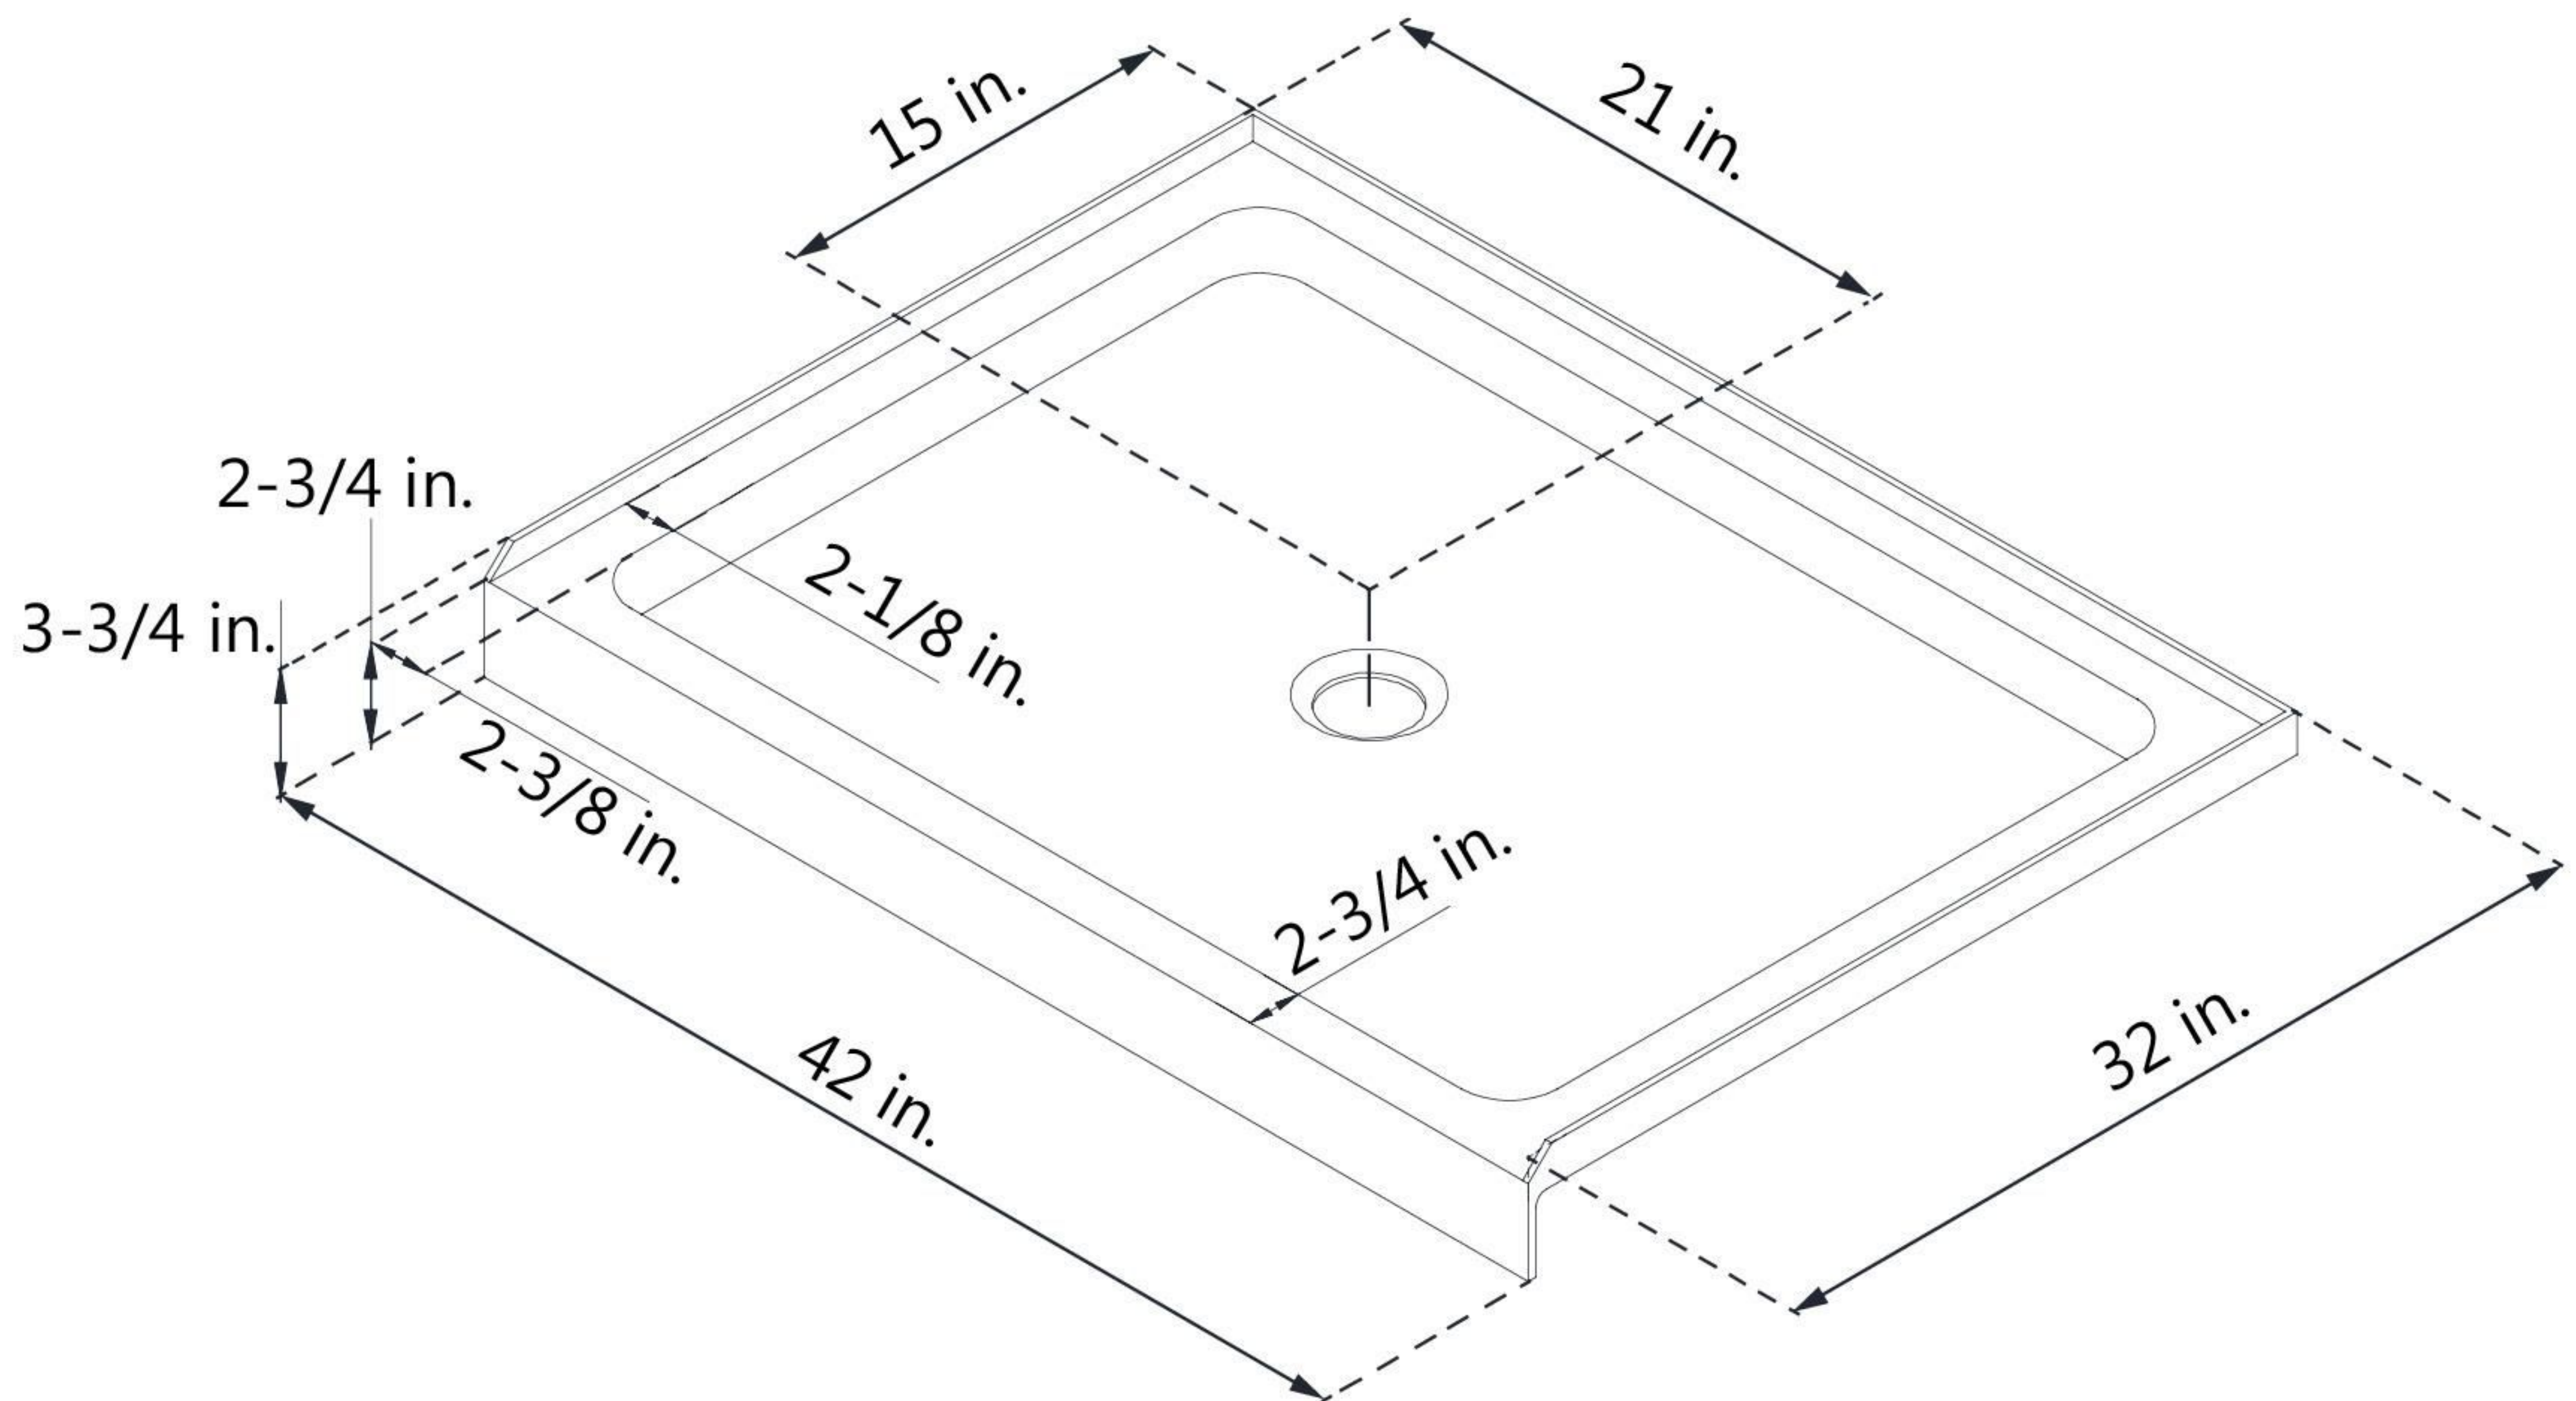

DLT-1132420

SLIMLINE SHOWERBASE

SINGLE THRESHOLD

CENTER DRAIN

Drain Hole Specs

DreamLine reserves the right to update or modify the hardware or materials pictured without prior notice for the purpose of product improvement and customer satisfaction.