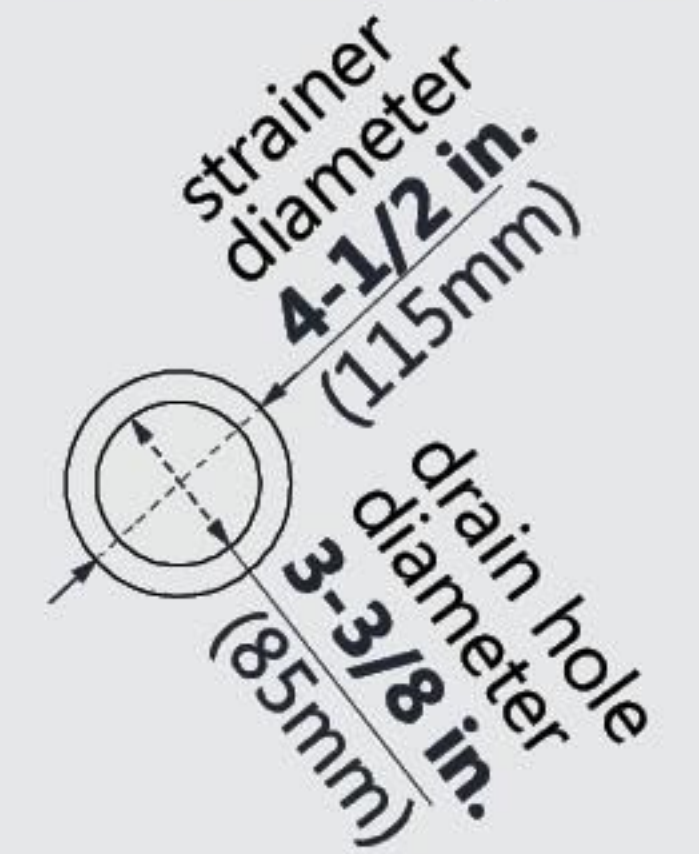

DLT-1132320

SLIMLINE SHOWERBASE

SINGLE THRESHOLD

CENTER DRAIN

Drain Hole Specs

DreamLine reserves the right to update or modify the hardware or materials pictured without prior notice for the purpose of product improvement and customer satisfaction.