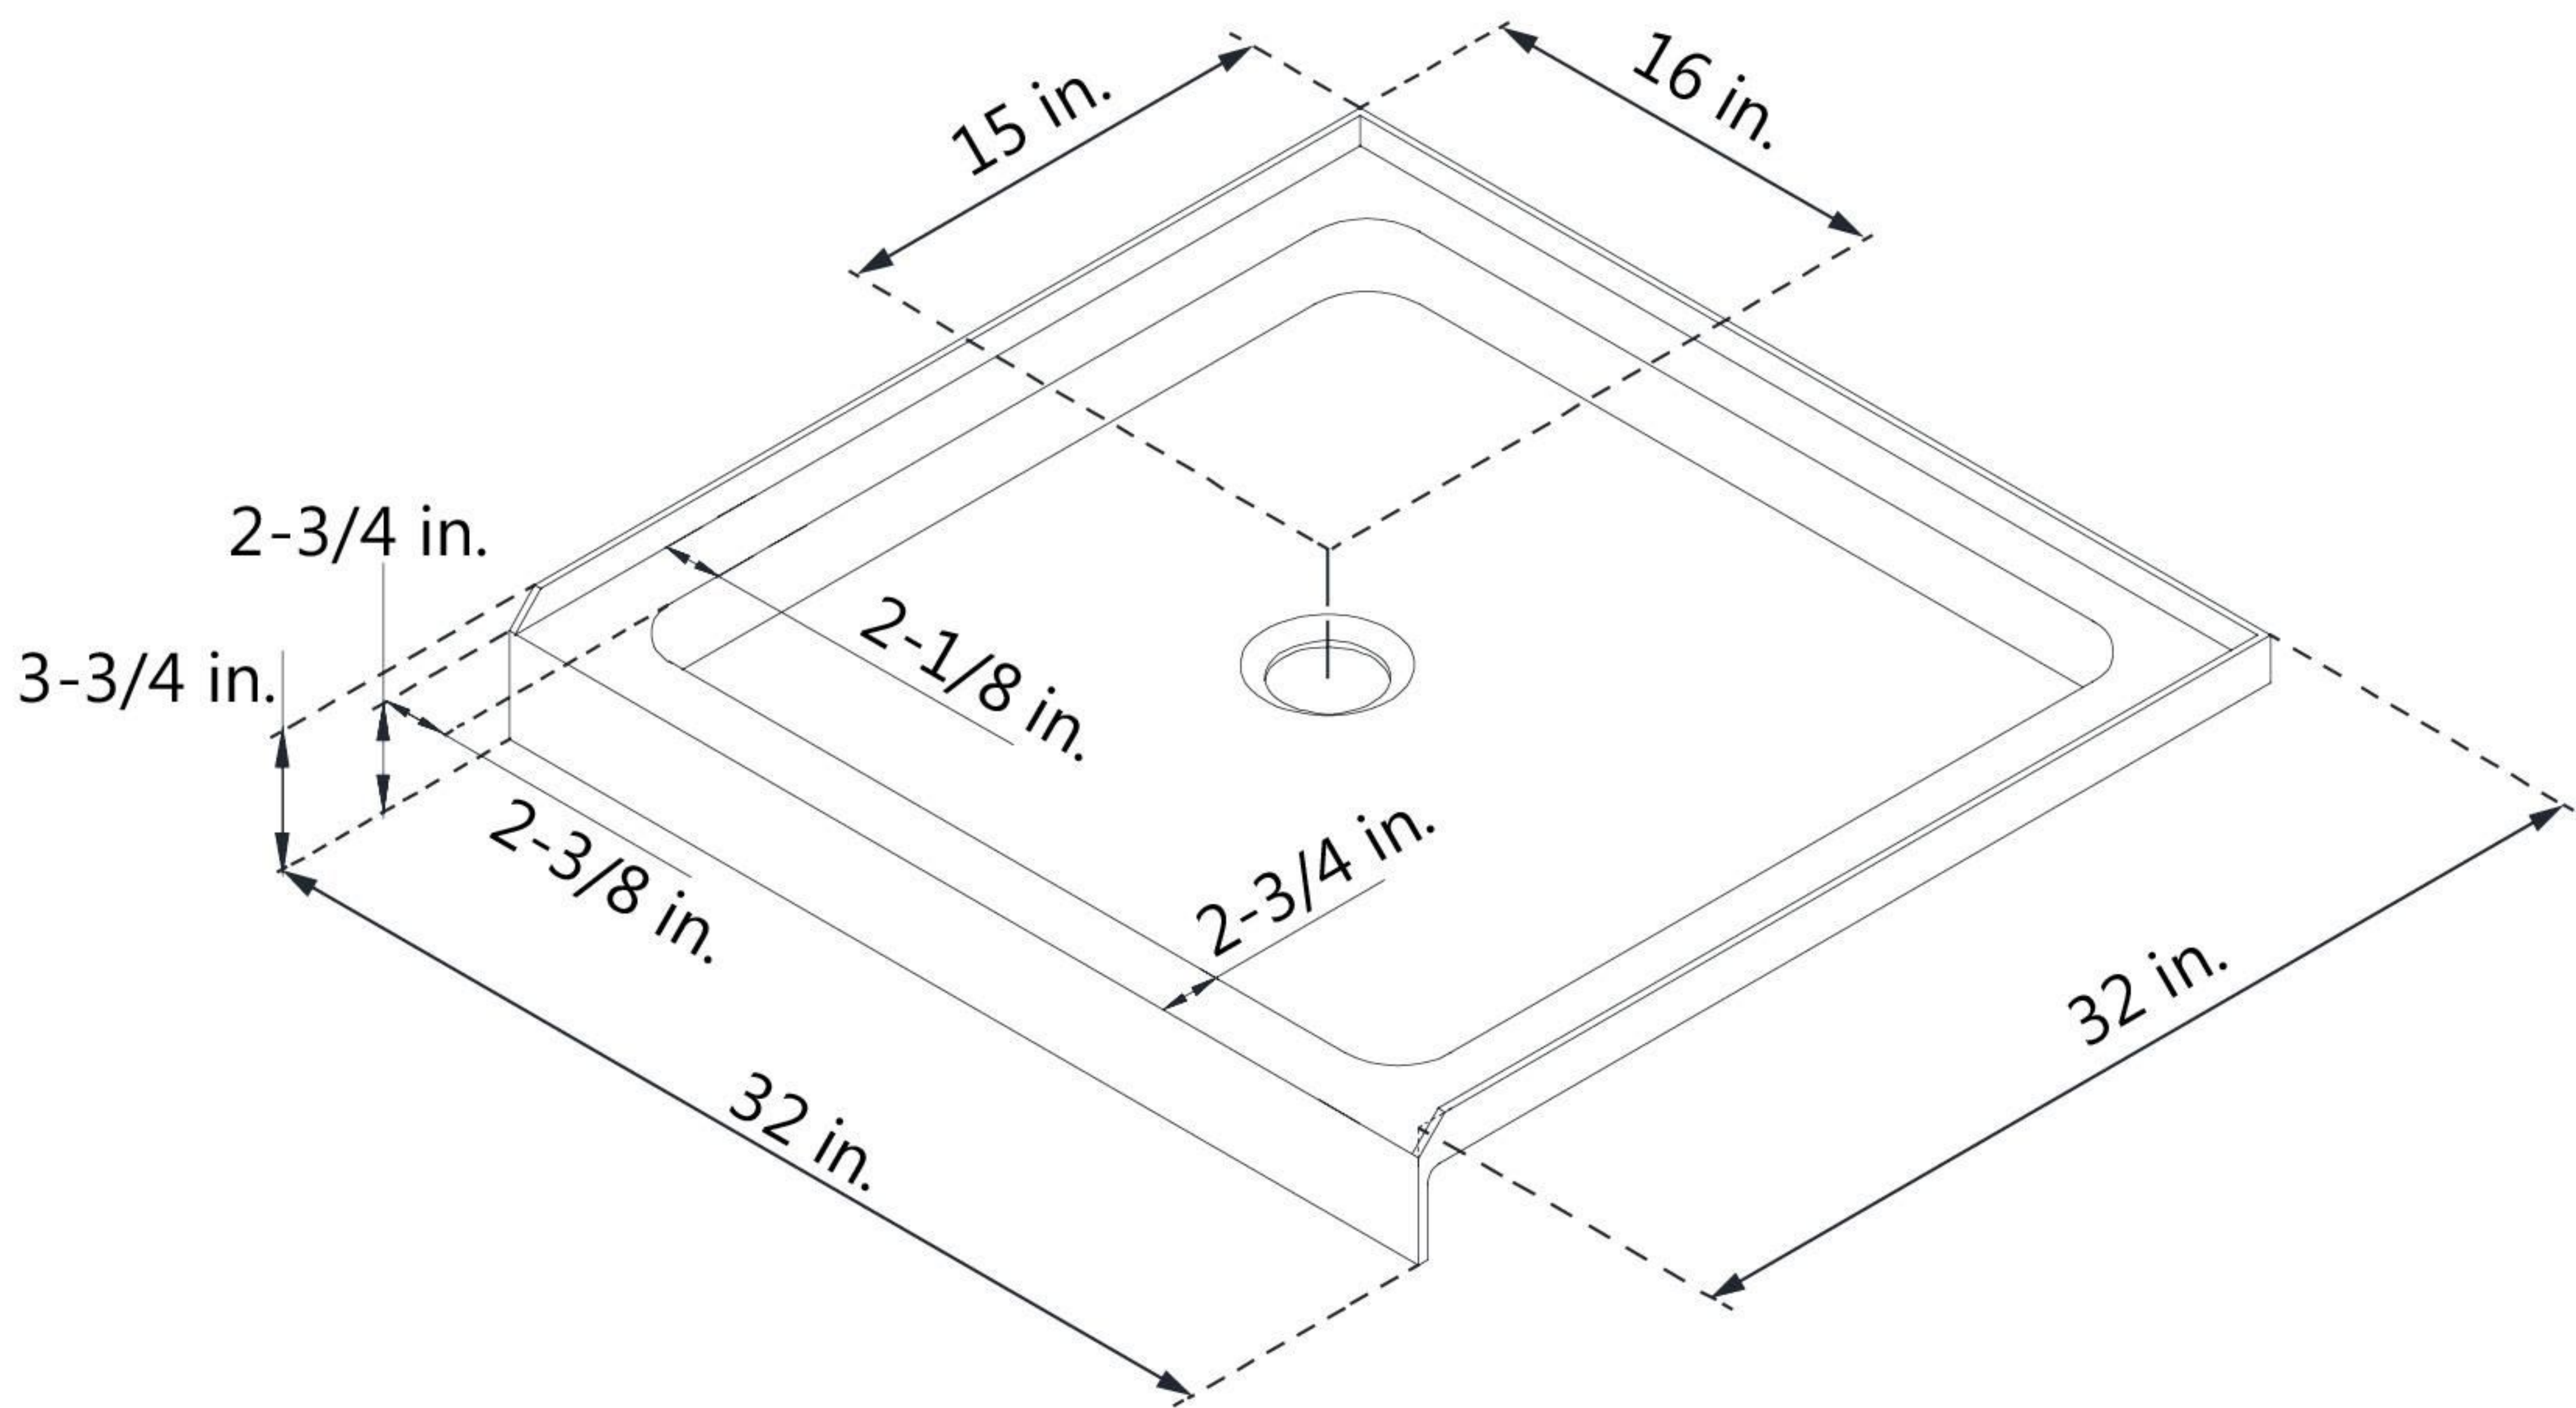

DLT-1132320

SLIMLINE SHOWERBASE

SINGLE THRESHOLD

CENTER DRAIN

Drain Hole Specs

DreamLine reserves the right to update or modify the hardware or materials pictured without prior notice for the purpose of product improvement and customer satisfaction.