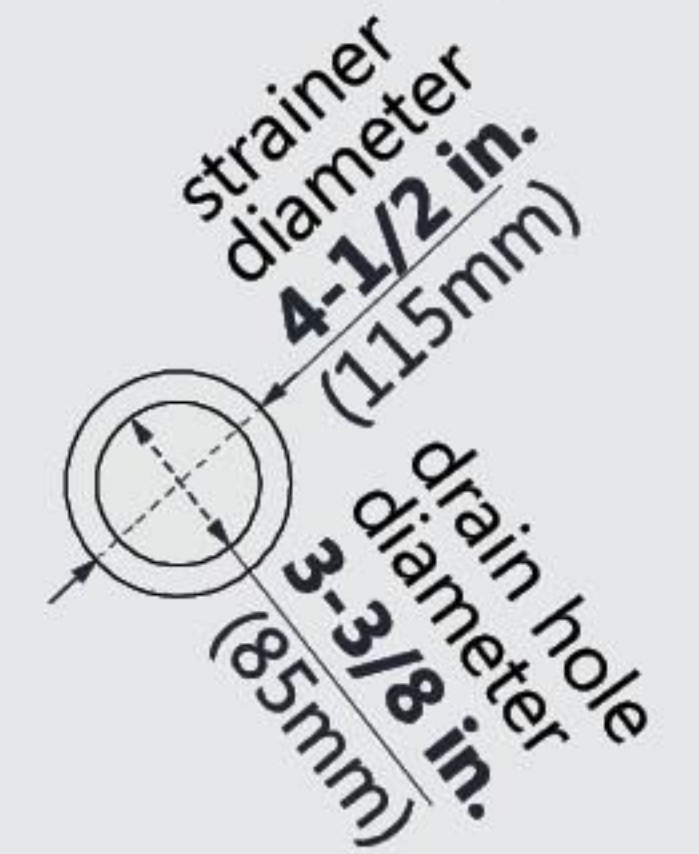

DLT-1130600 SLIMLINE SHOWERBASE SINGLE THRESHOLD

CENTER DRAIN

Drain Hole Specs

DreamLine reserves the right to update or modify the hardware or materials pictured without prior notice for the purpose of product improvement and customer satisfaction.