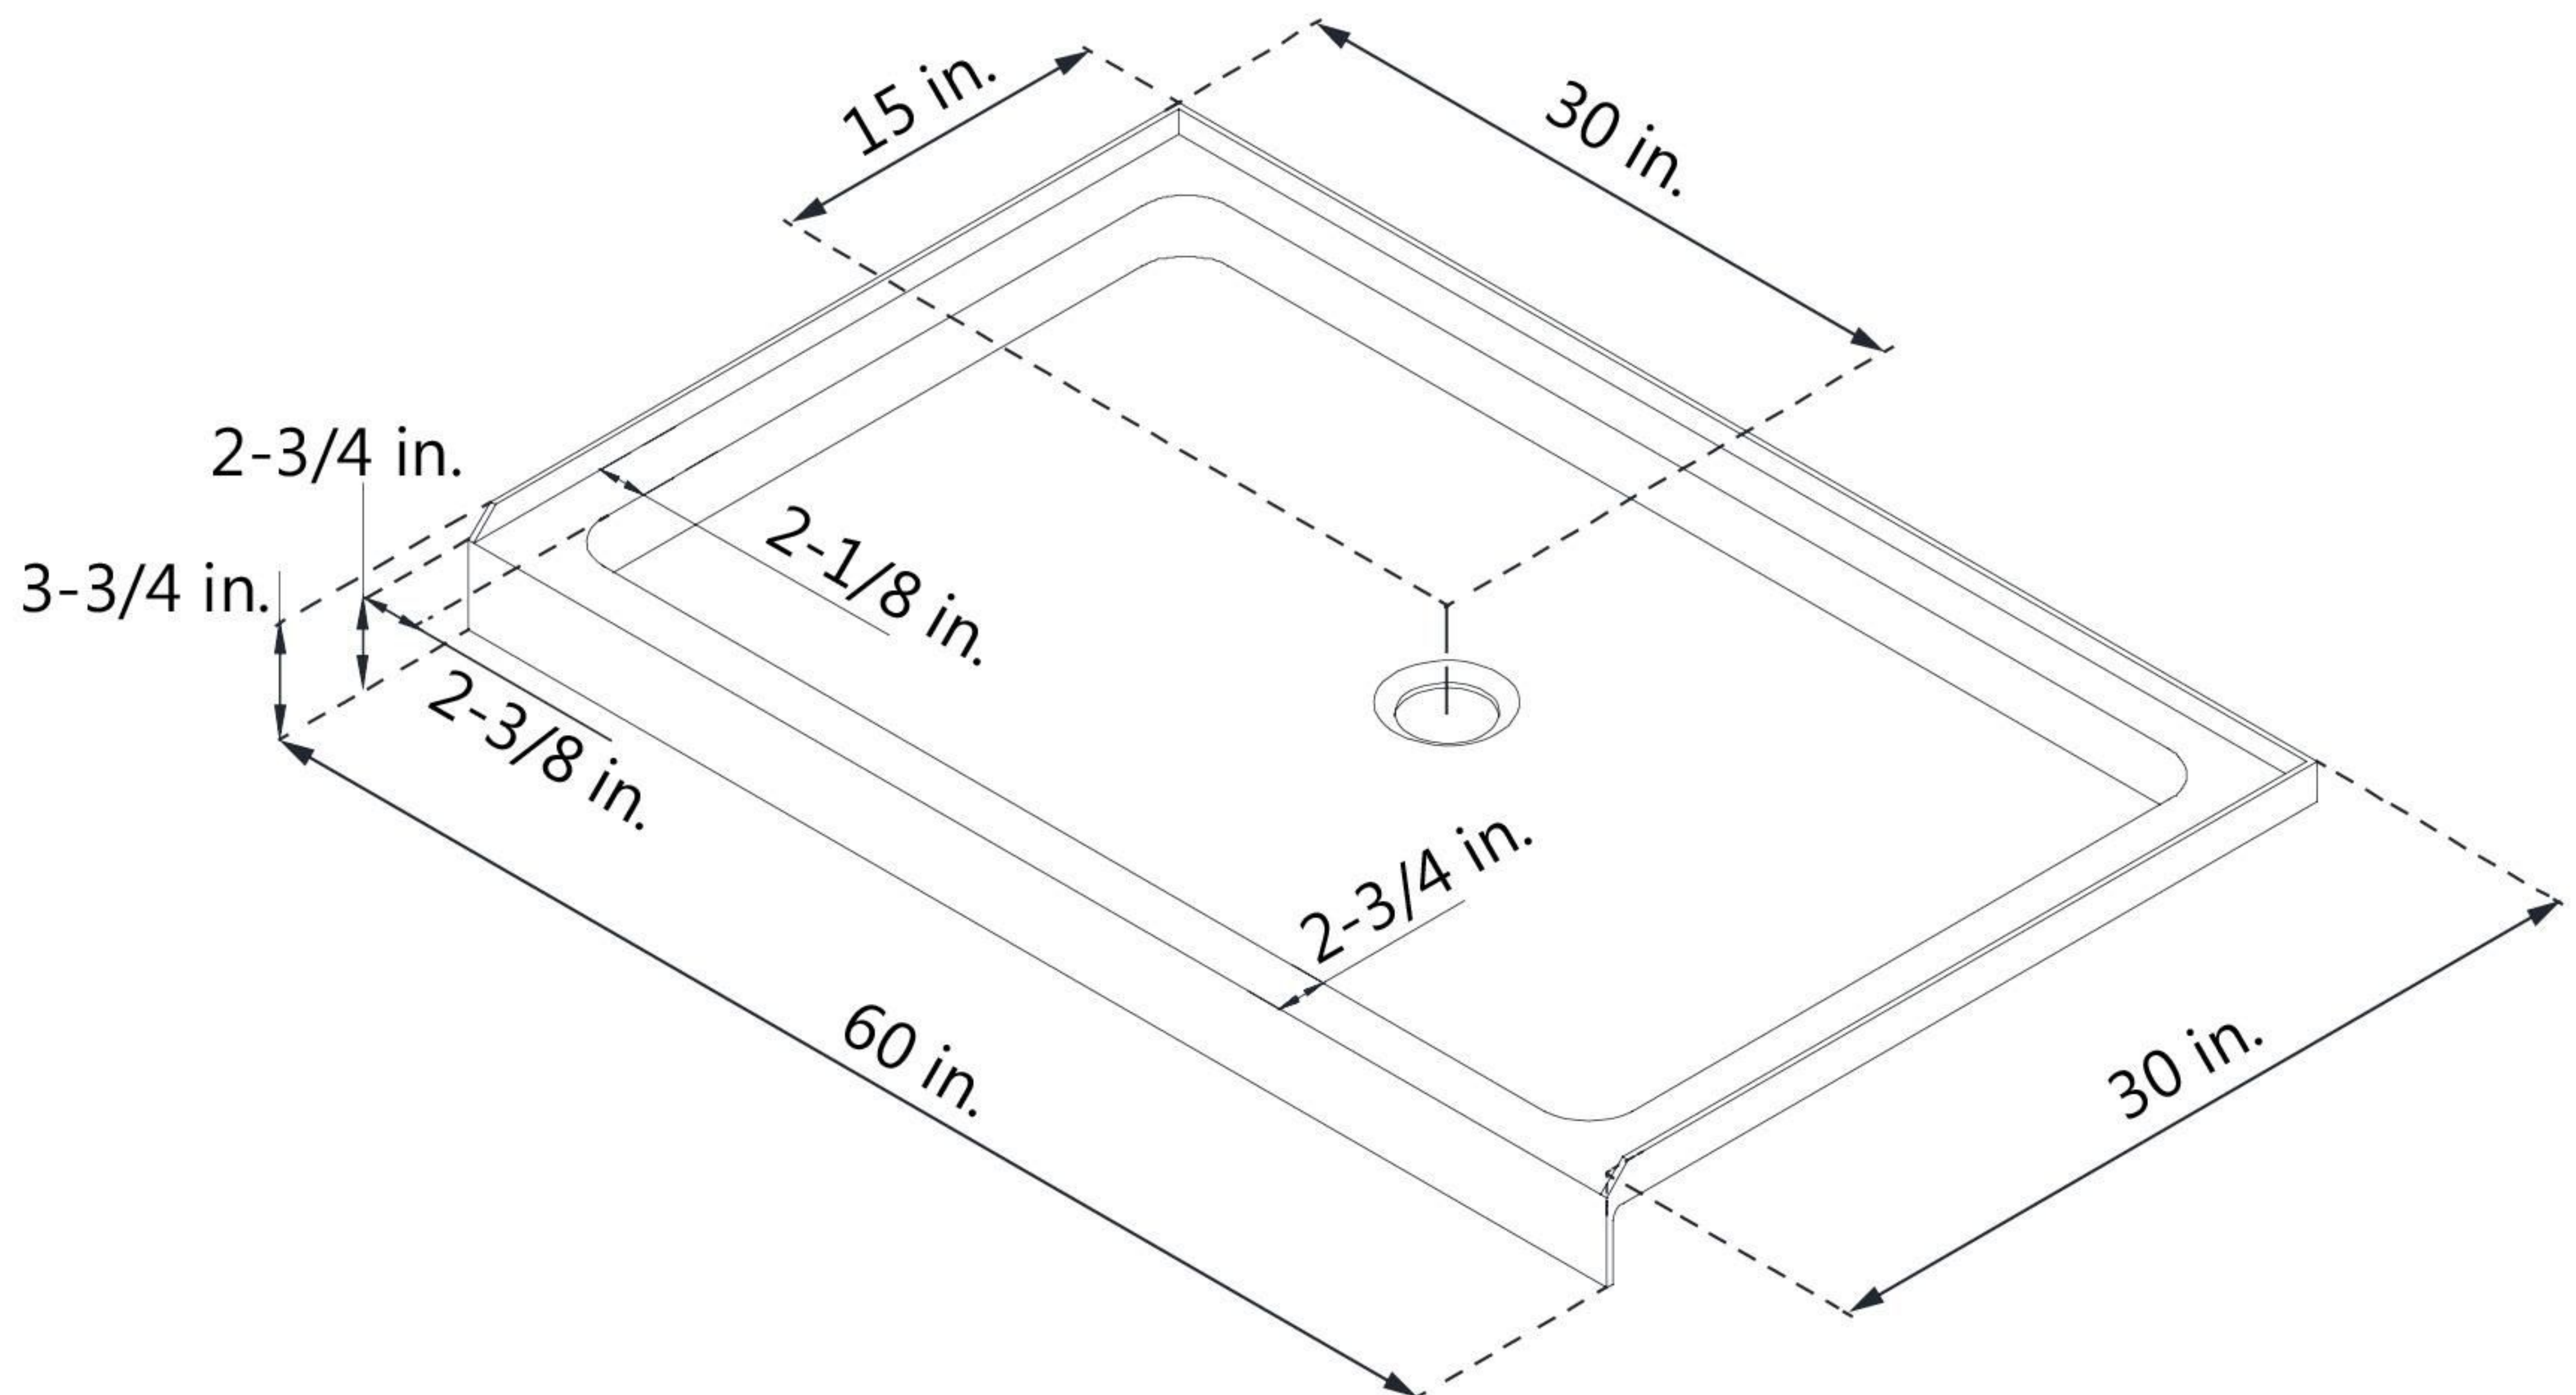

DLT-1130600 SLIMLINE SHOWERBASE SINGLE THRESHOLD

CENTER DRAIN

Drain Hole Specs

DreamLine reserves the right to update or modify the hardware or materials pictured without prior notice for the purpose of product improvement and customer satisfaction.