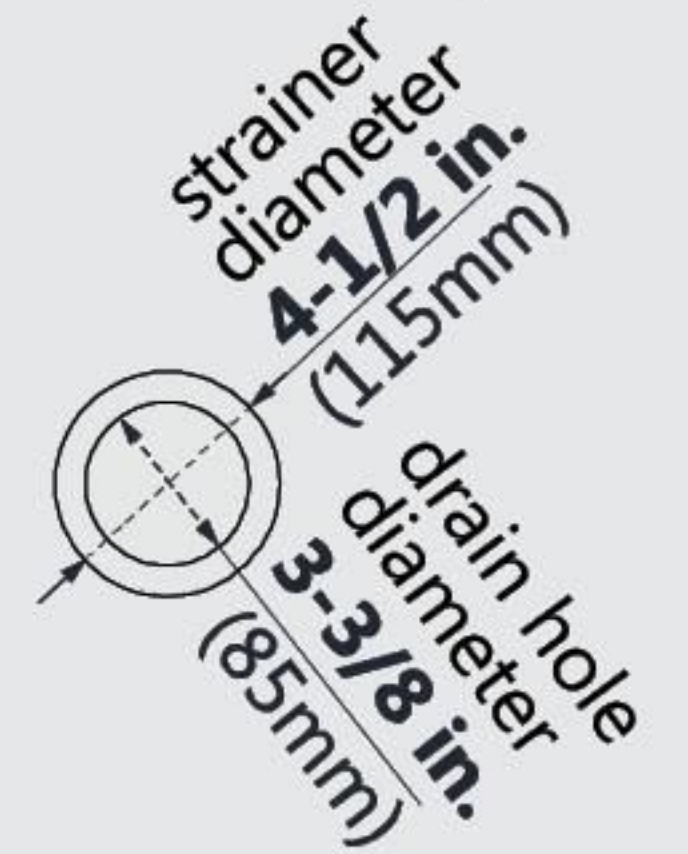

DLT-1036602

SLIMLINE SHOWERBASE

DOUBLE THRESHOLD

RIGHT DRAIN

Drain Hole Specs

DreamLine reserves the right to update or modify the hardware or materials pictured without prior notice for the purpose of product improvement and customer satisfaction.