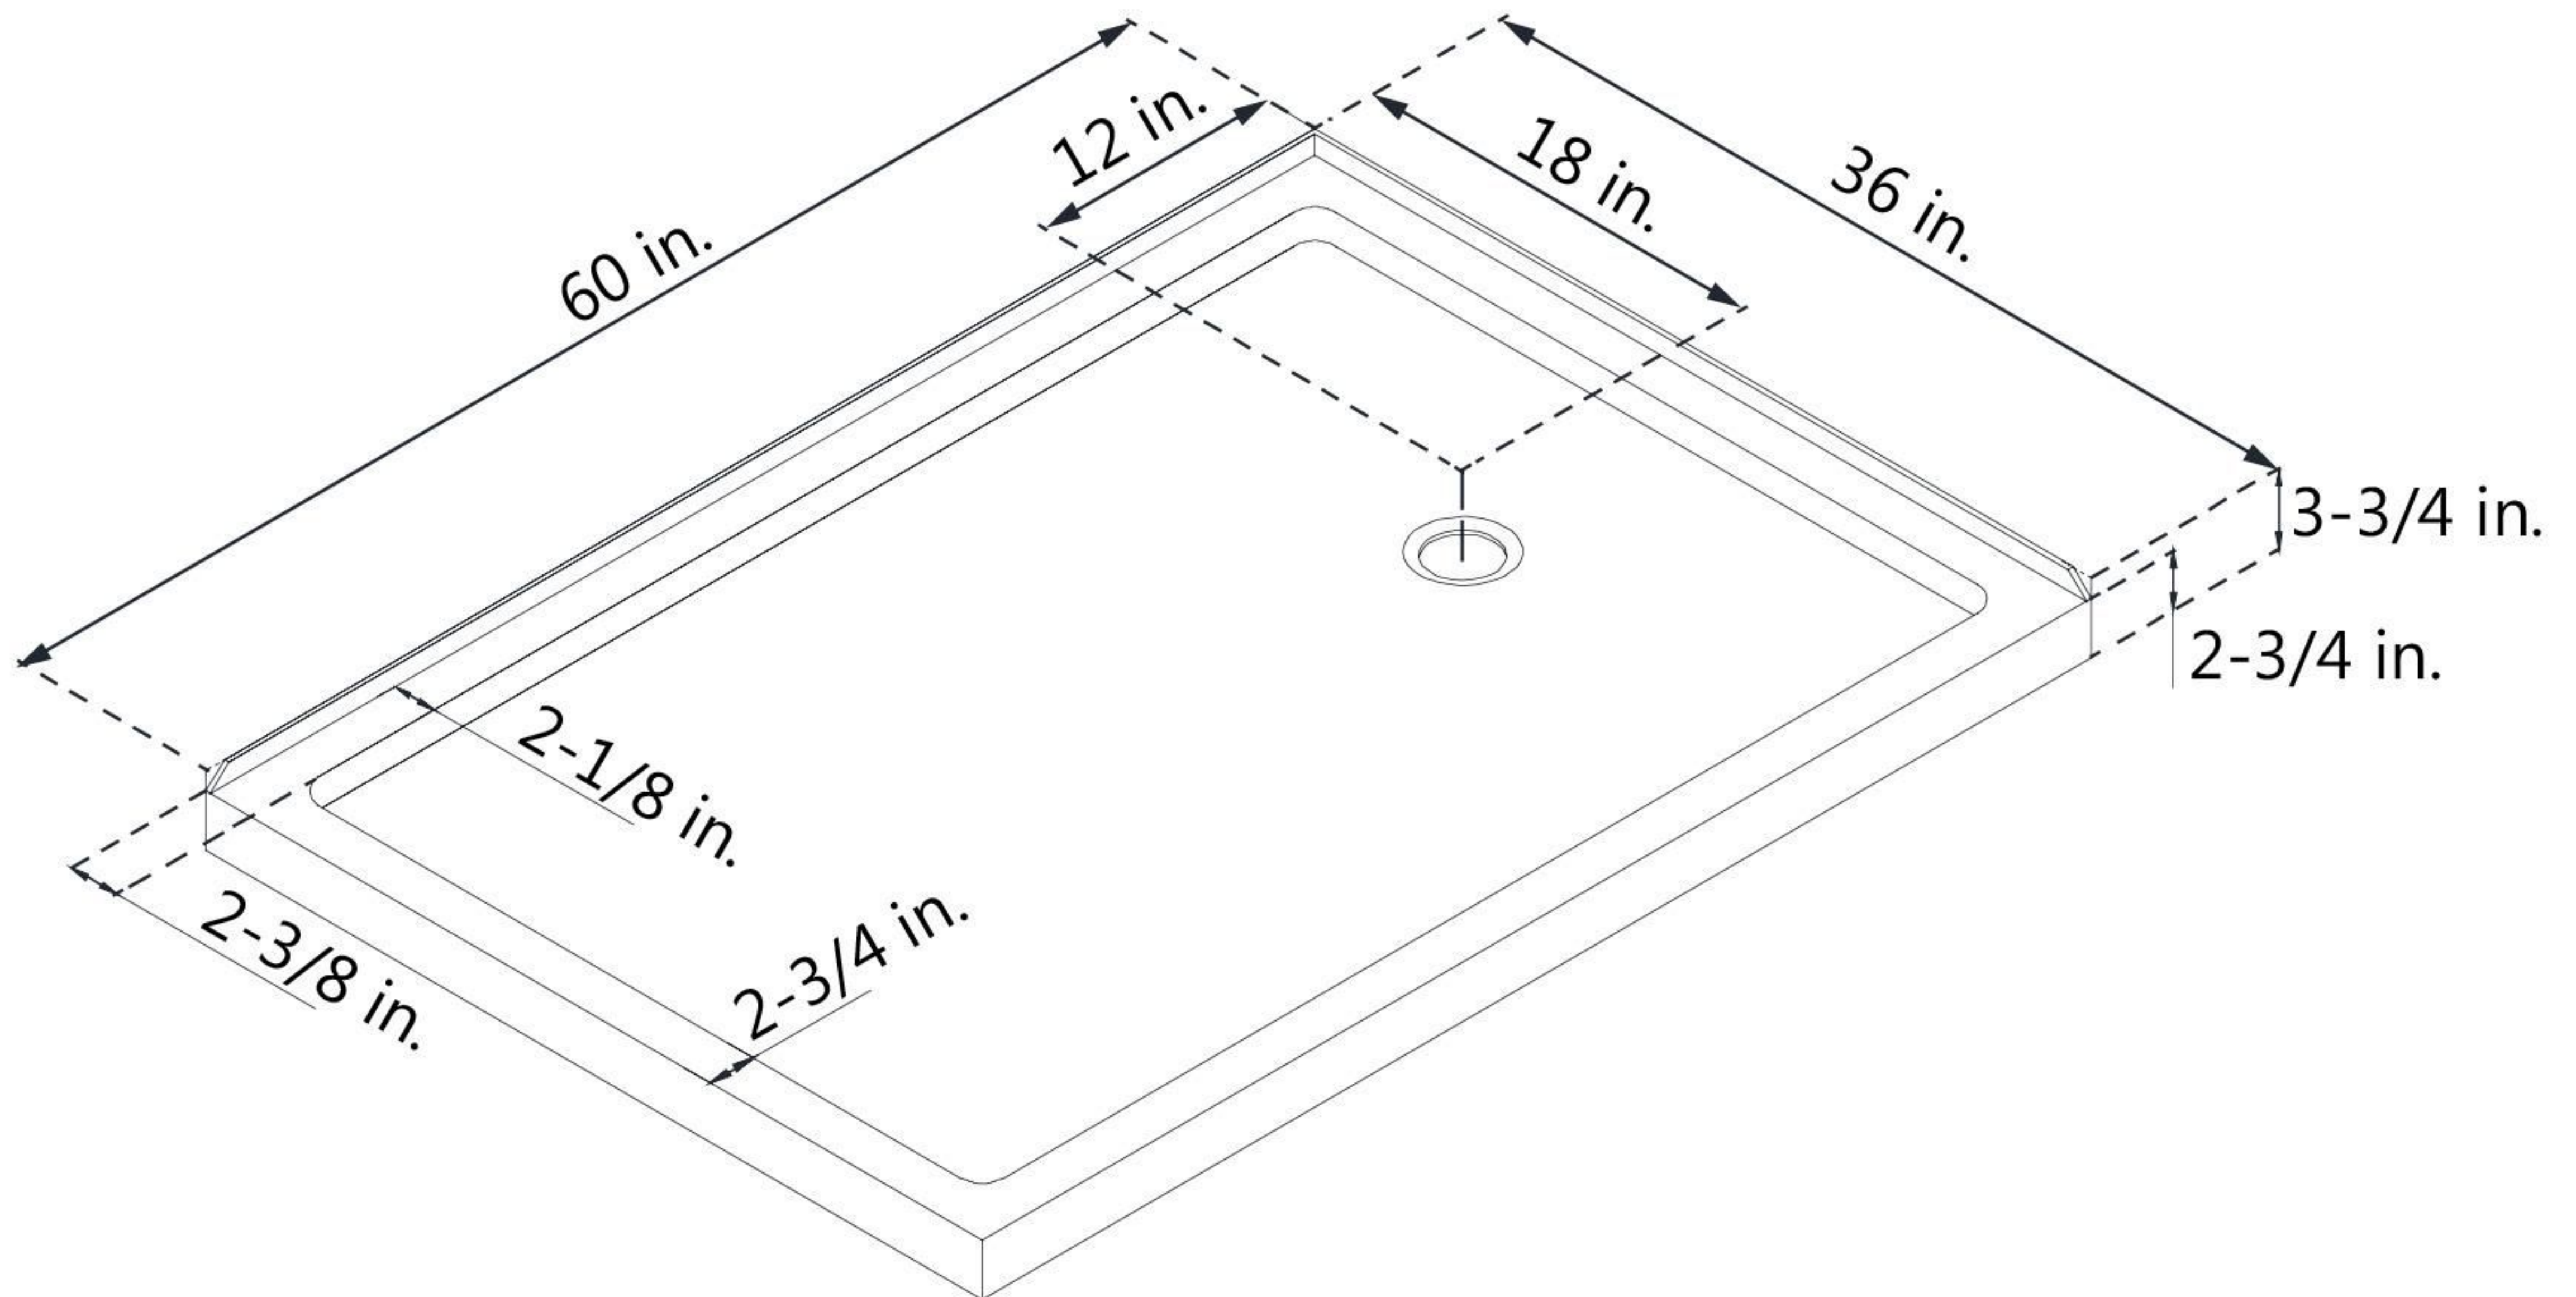

DLT-1036602

SLIMLINE SHOWERBASE

DOUBLE THRESHOLD

RIGHT DRAIN

Drain Hole Specs

DreamLine reserves the right to update or modify the hardware or materials pictured without prior notice for the purpose of product improvement and customer satisfaction.