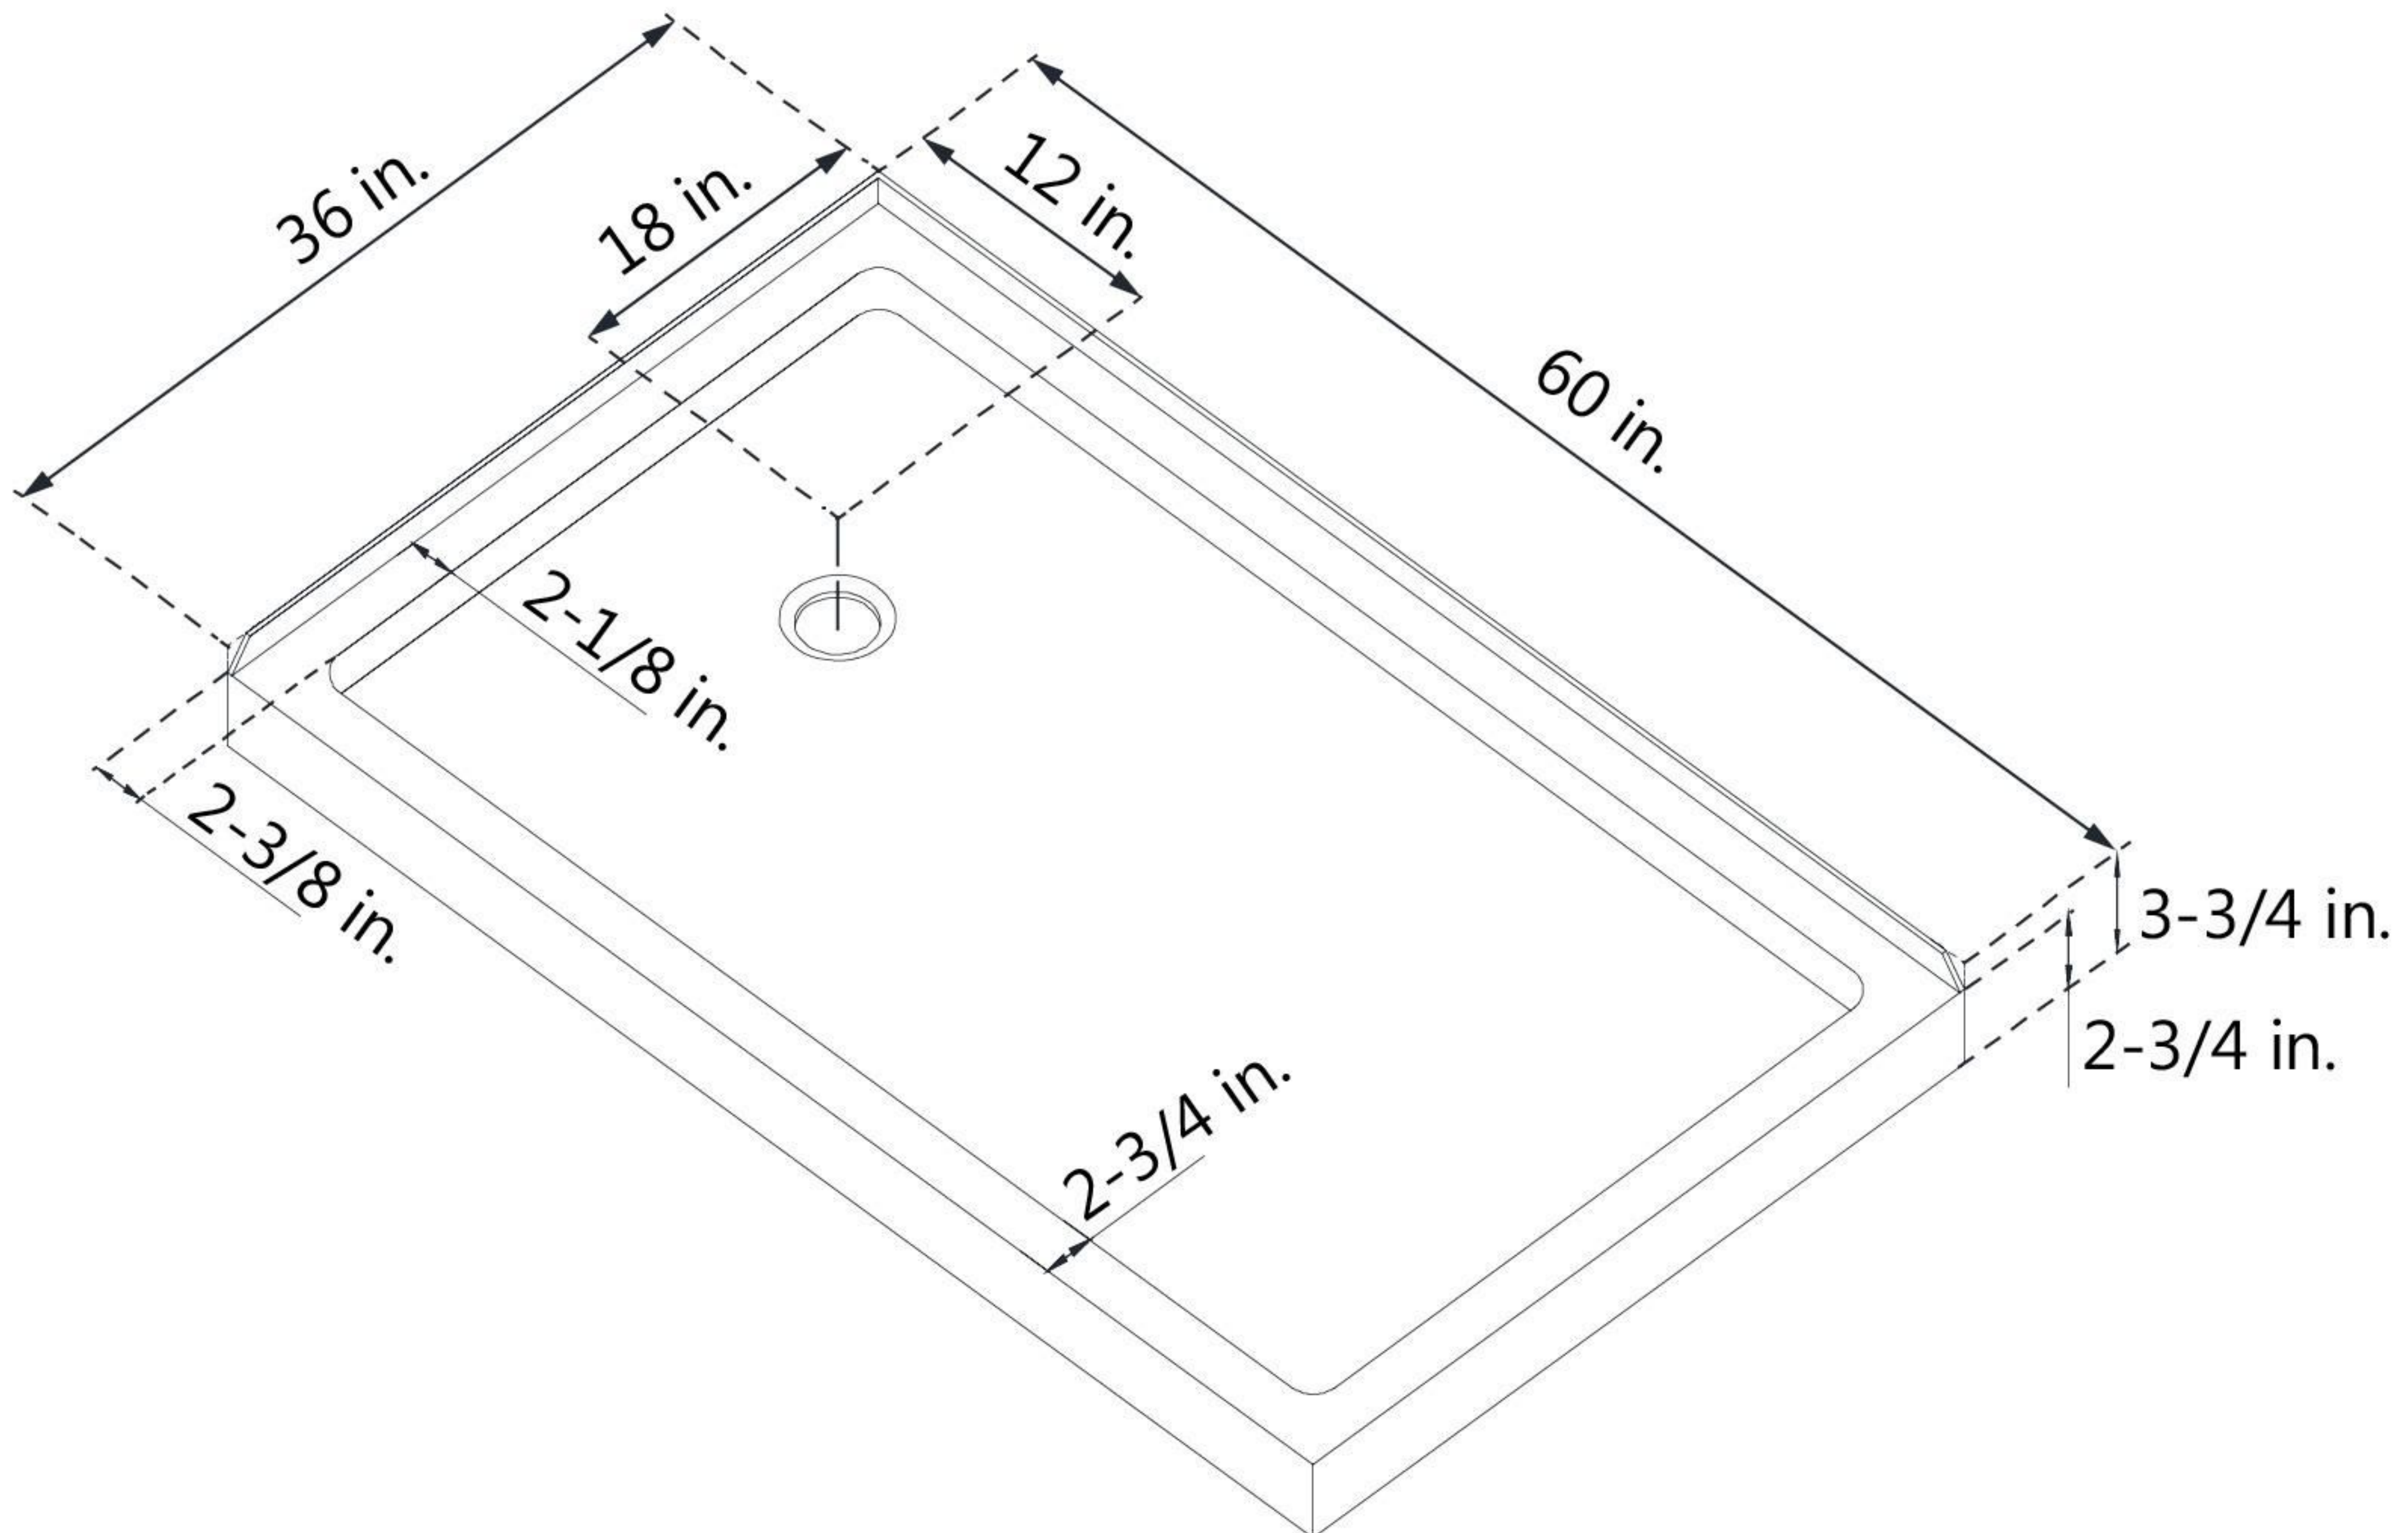

DLT-1036601
SLIMLINE SHOWERBASE
DOUBLE THRESHOLD

LEFT DRAIN

Drain Hole Specs

DreamLine reserves the right to update or modify the hardware or materials pictured without prior notice for the purpose of product improvement and customer satisfaction.