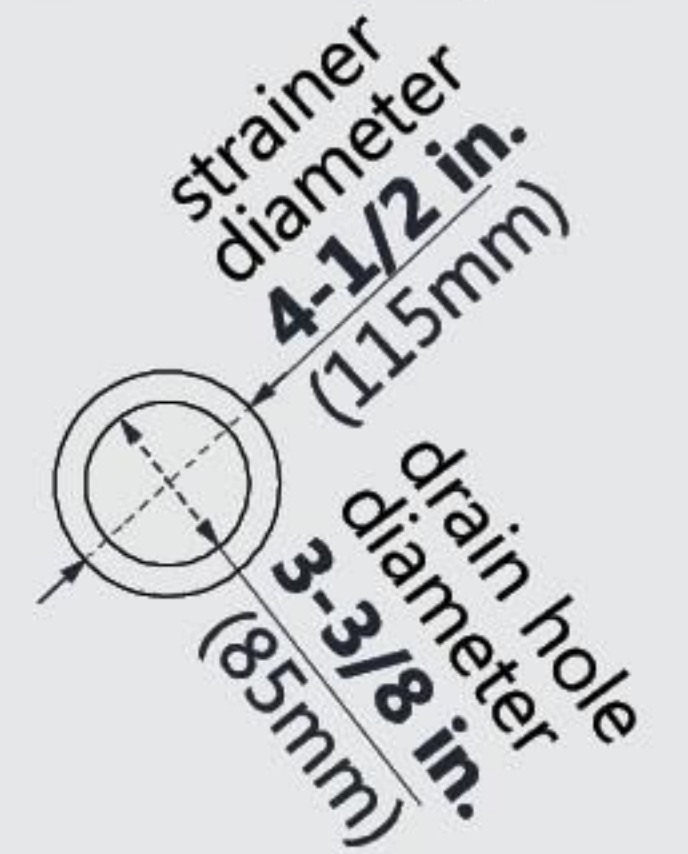

DLT-1036601
SLIMLINE SHOWERBASE
DOUBLE THRESHOLD

LEFT DRAIN

Drain Hole Specs

DreamLine reserves the right to update or modify the hardware or materials pictured without prior notice for the purpose of product improvement and customer satisfaction.