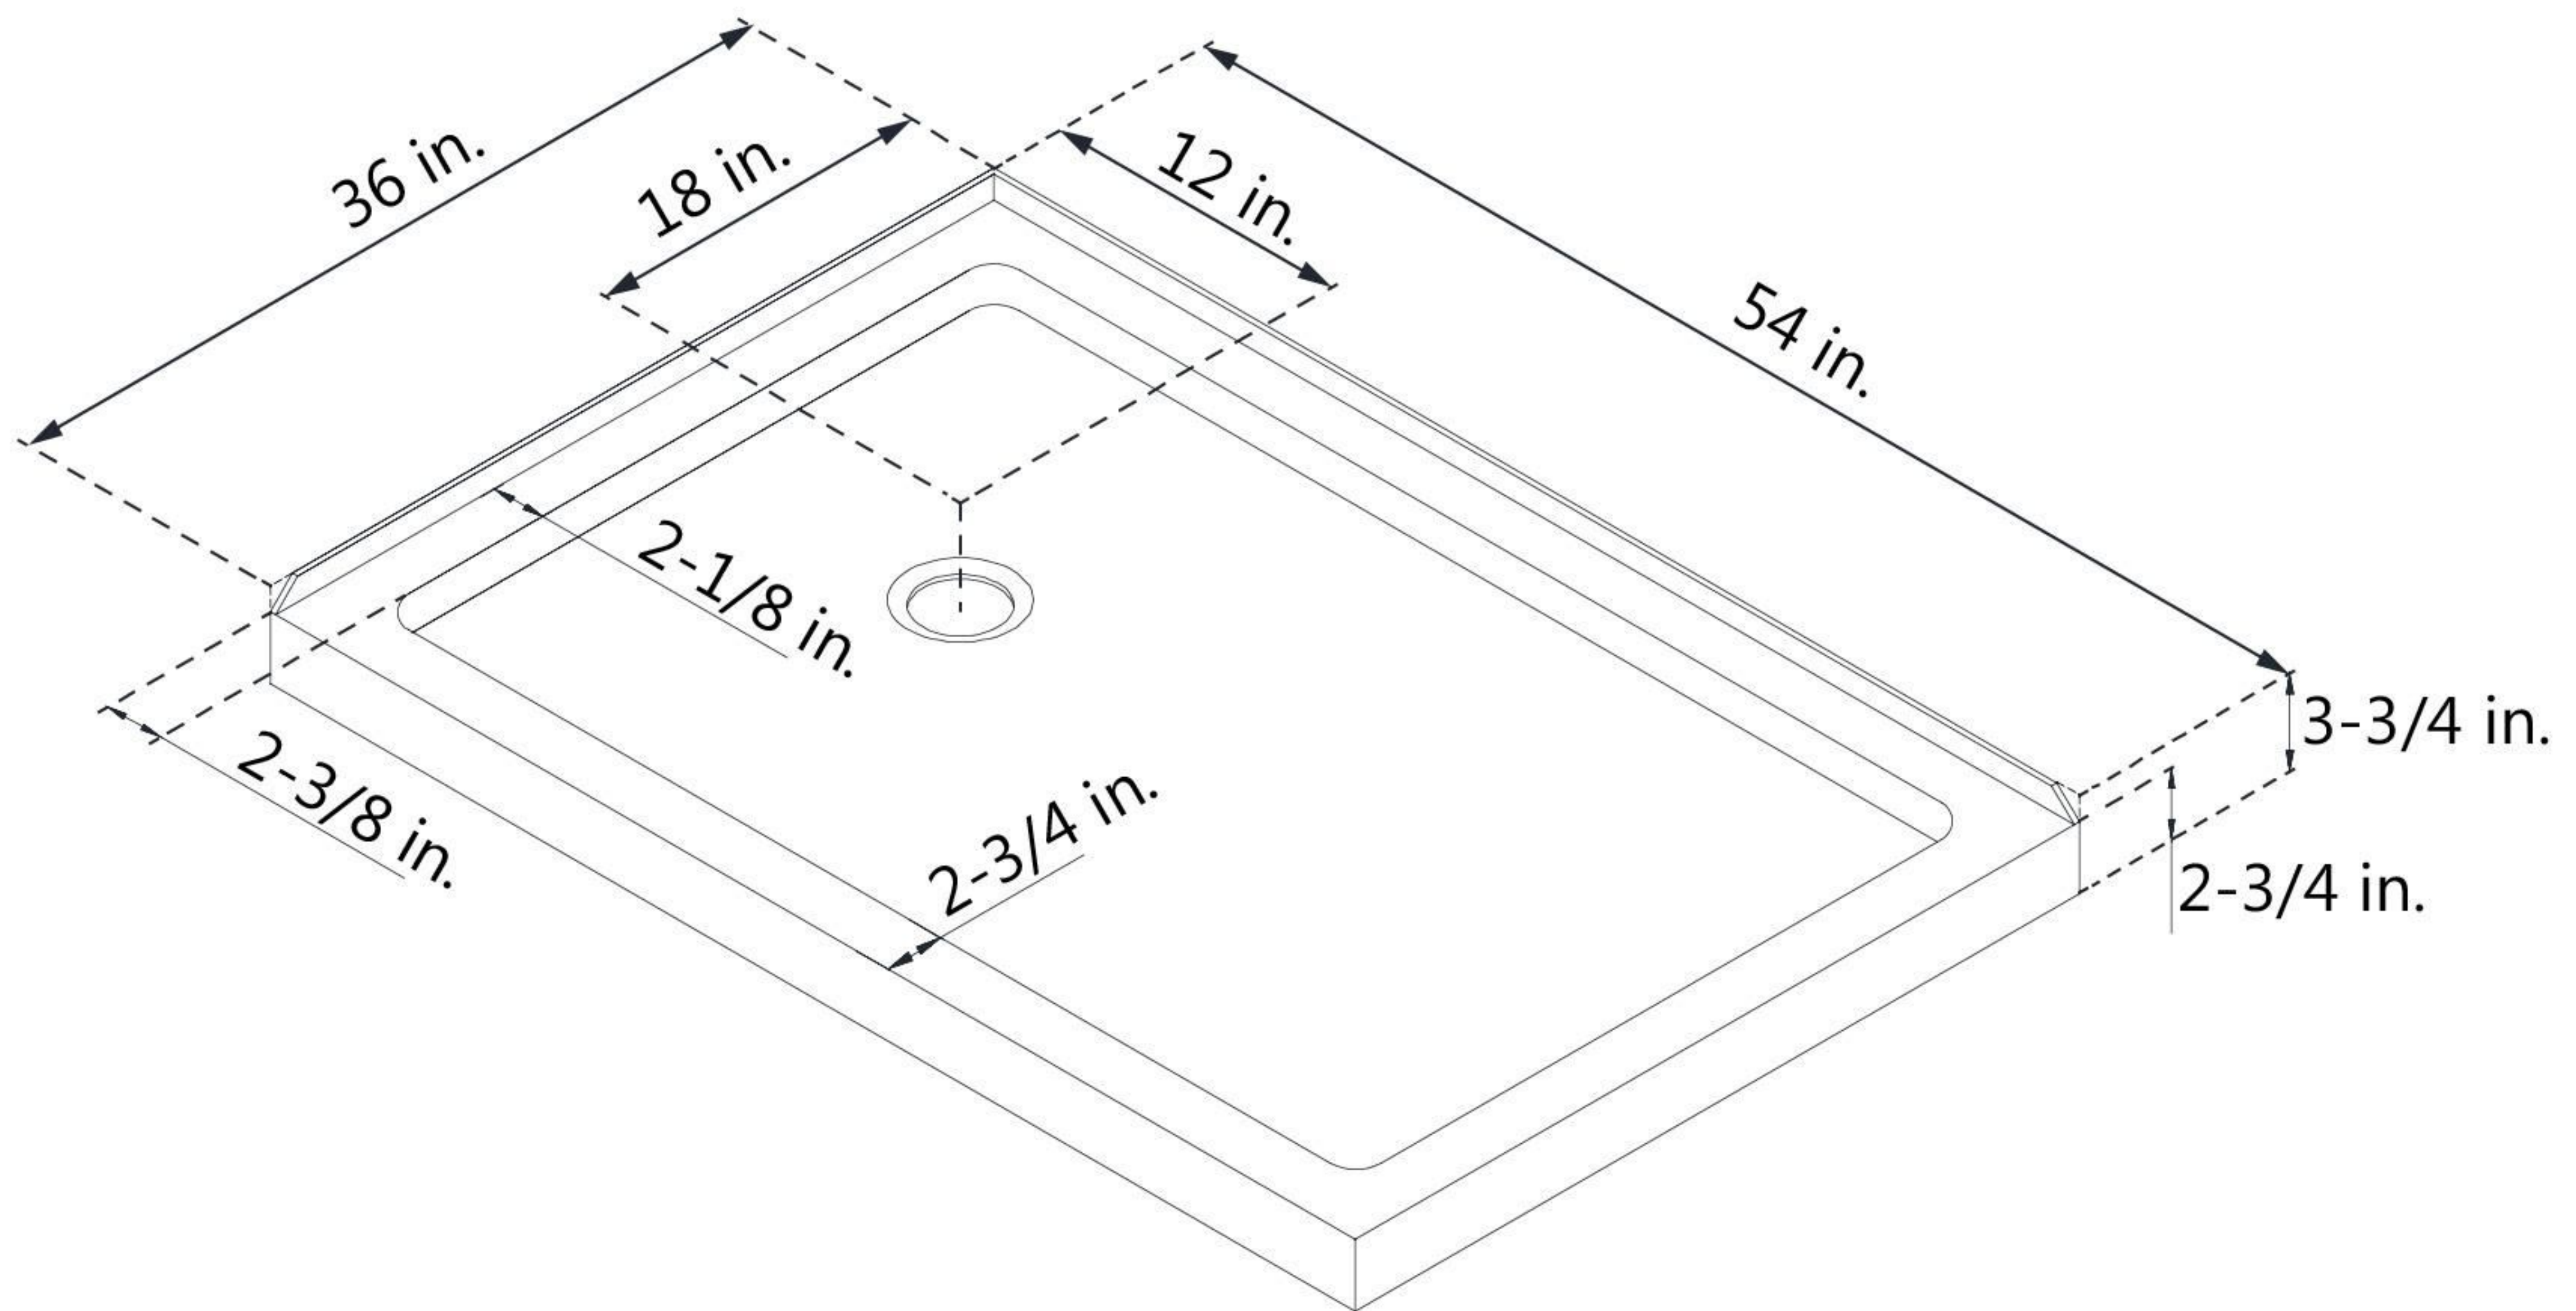

DLT-1036541
SLIMLINE SHOWERBASE
DOUBLE THRESHOLD

LEFT DRAIN

Drain Hole Specs

DreamLine reserves the right to update or modify the hardware or materials pictured without prior notice for the purpose of product improvement and customer satisfaction.