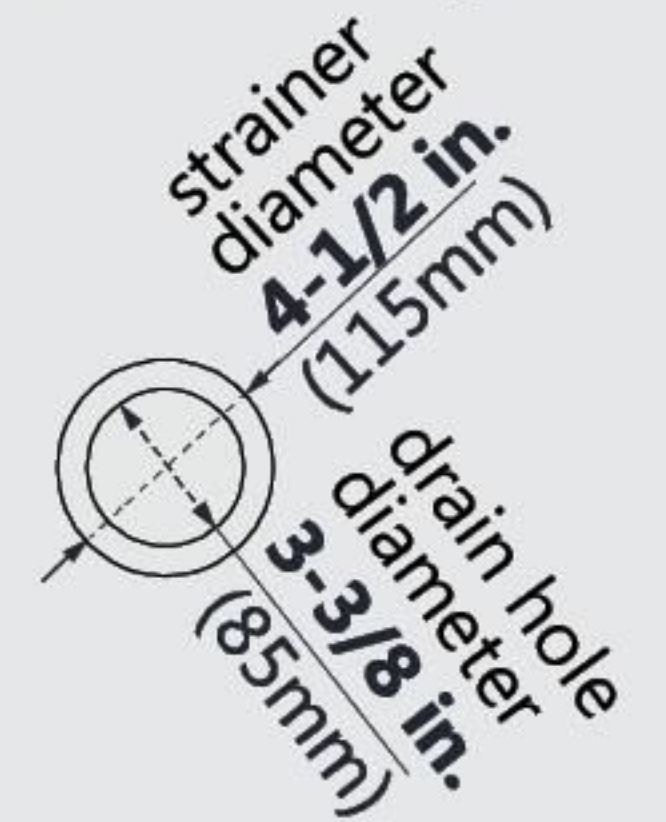

DLT-1036541
SLIMLINE SHOWERBASE
DOUBLE THRESHOLD

LEFT DRAIN

Drain Hole Specs

DreamLine reserves the right to update or modify the hardware or materials pictured without prior notice for the purpose of product improvement and customer satisfaction.