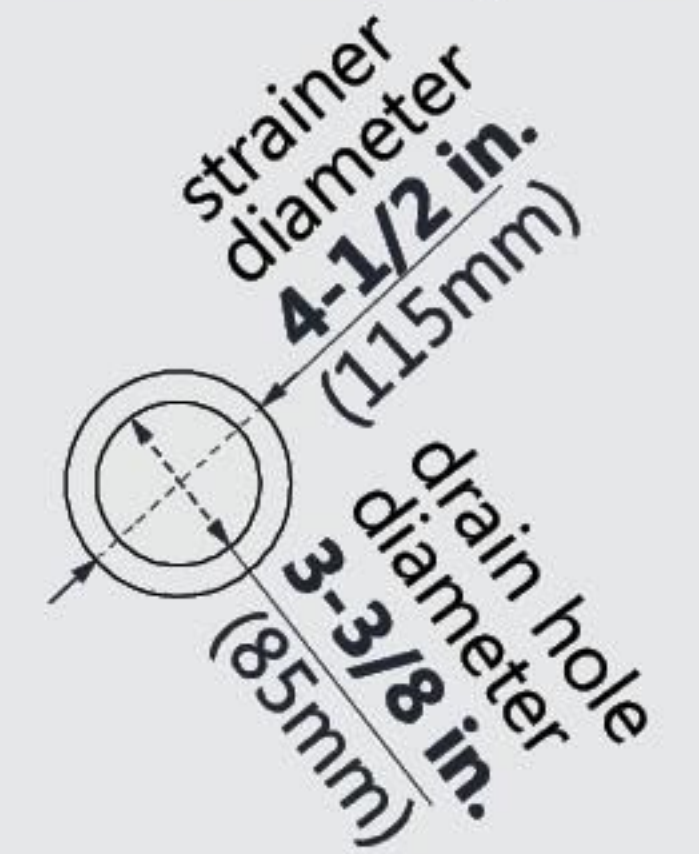

DLT-1036481

SLIMLINE SHOWERBASE

DOUBLE THRESHOLD

LEFT DRAIN

Drain Hole Specs

DreamLine reserves the right to update or modify the hardware or materials pictured without prior notice for the purpose of product improvement and customer satisfaction.