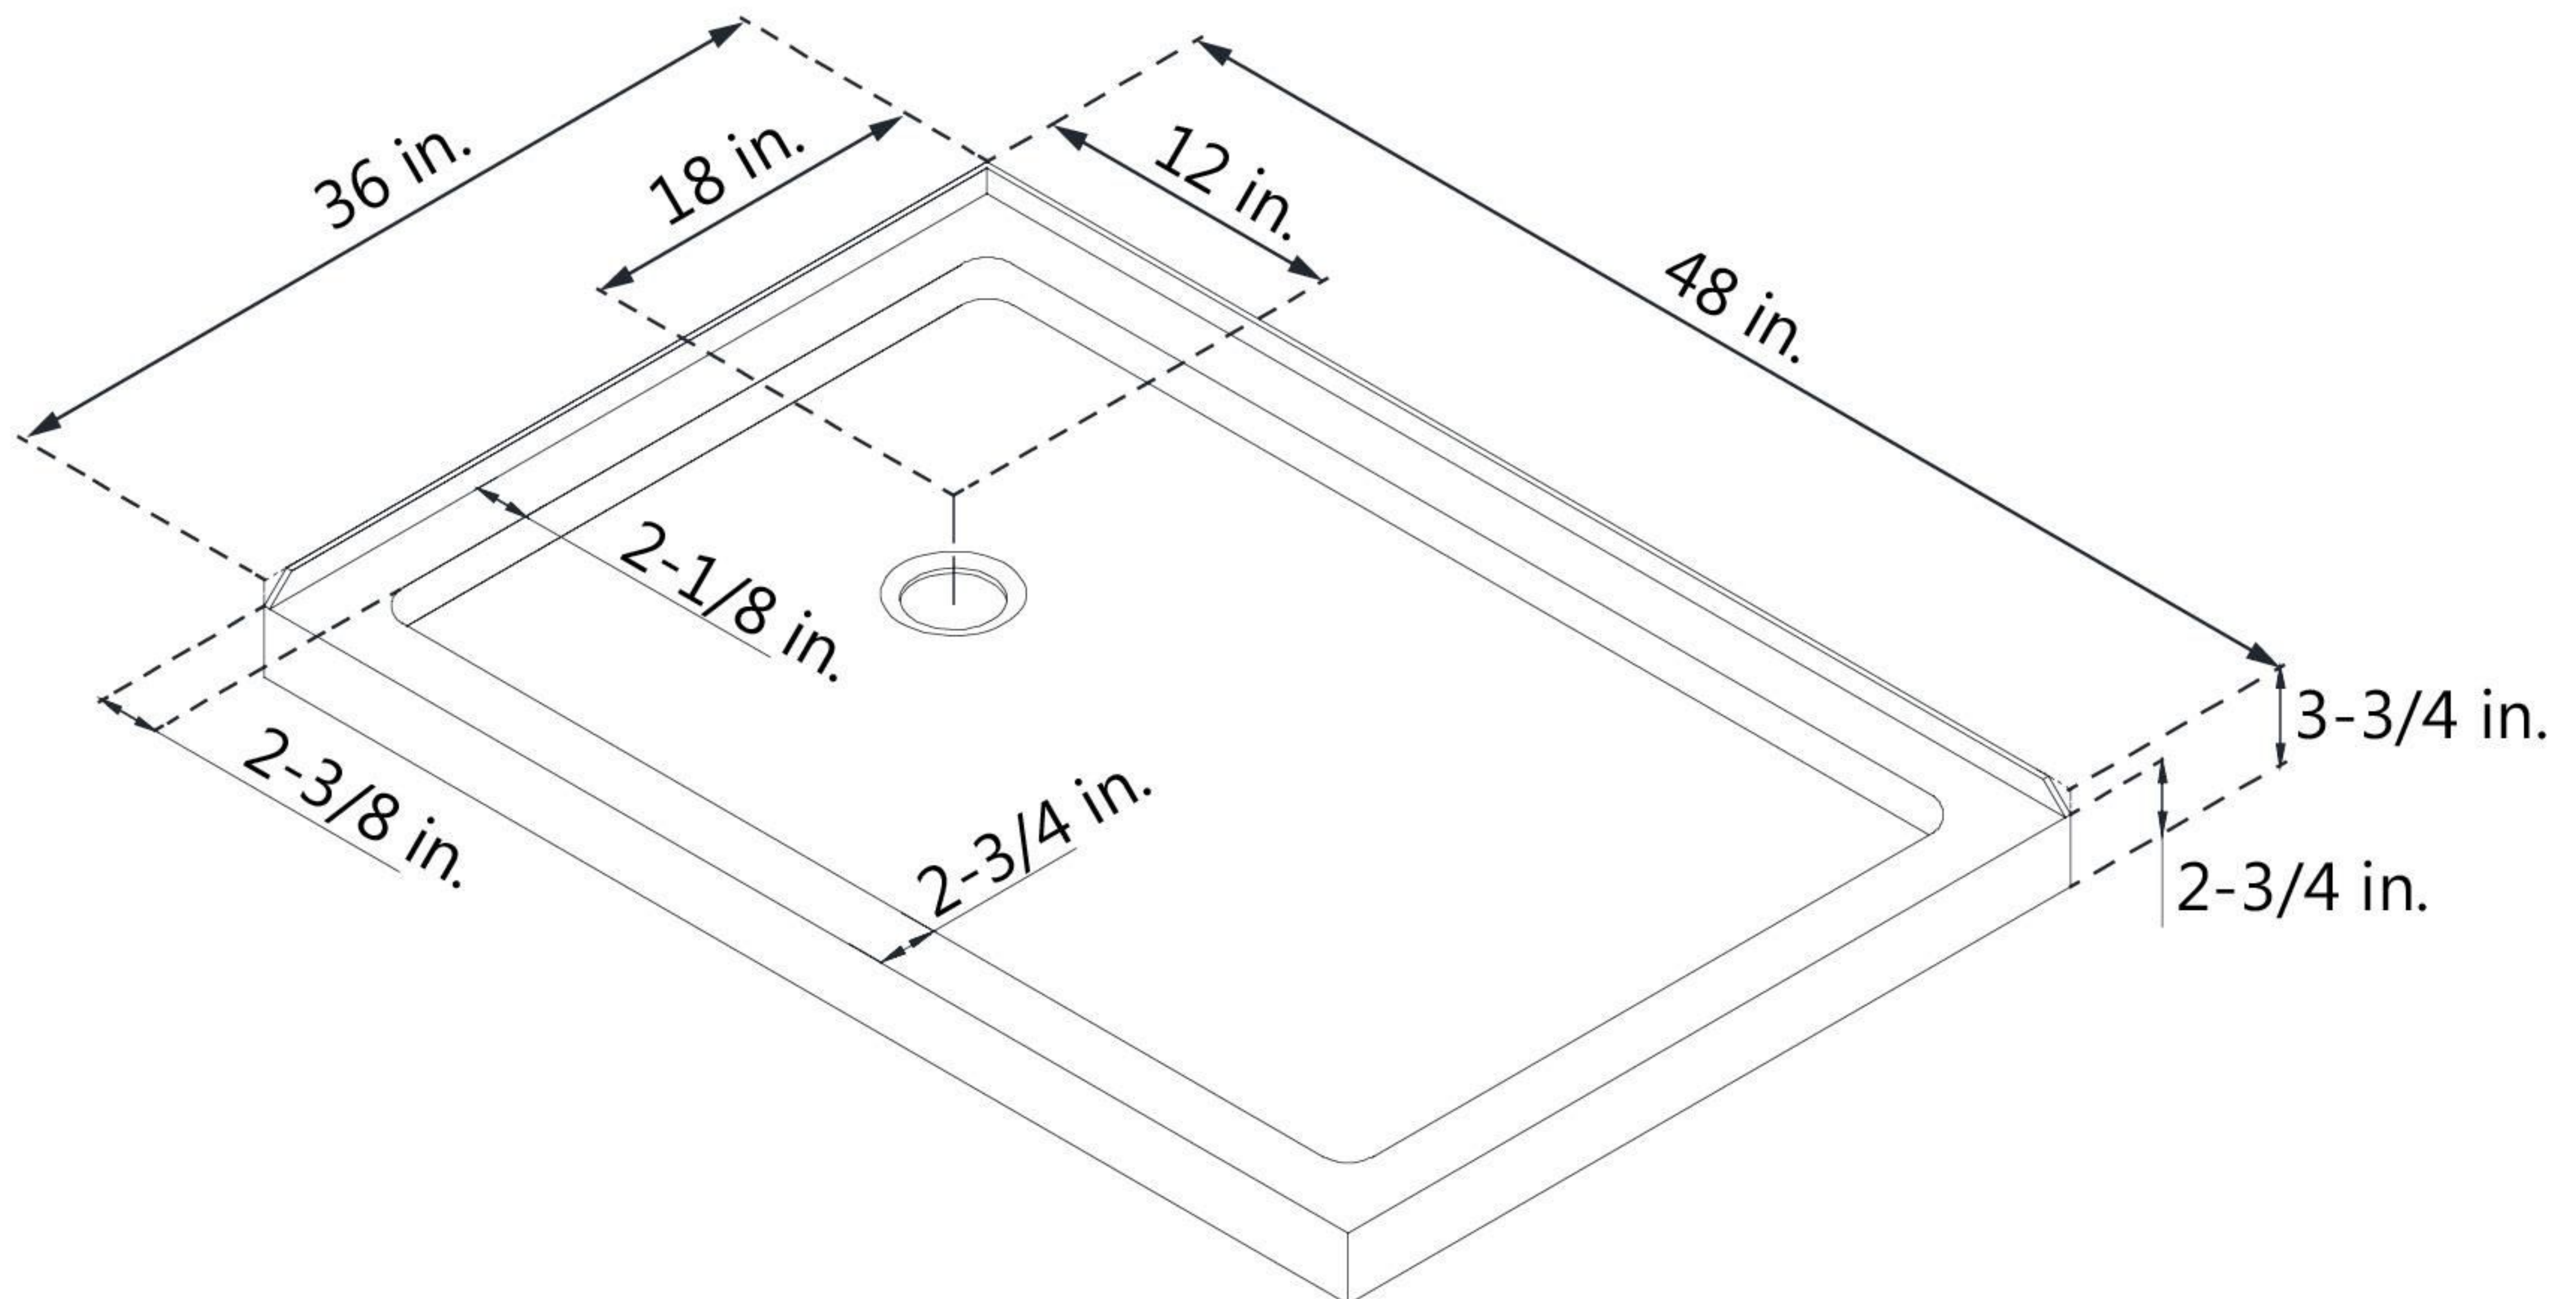

DLT-1036481

SLIMLINE SHOWERBASE

DOUBLE THRESHOLD

LEFT DRAIN

Drain Hole Specs

DreamLine reserves the right to update or modify the hardware or materials pictured without prior notice for the purpose of product improvement and customer satisfaction.