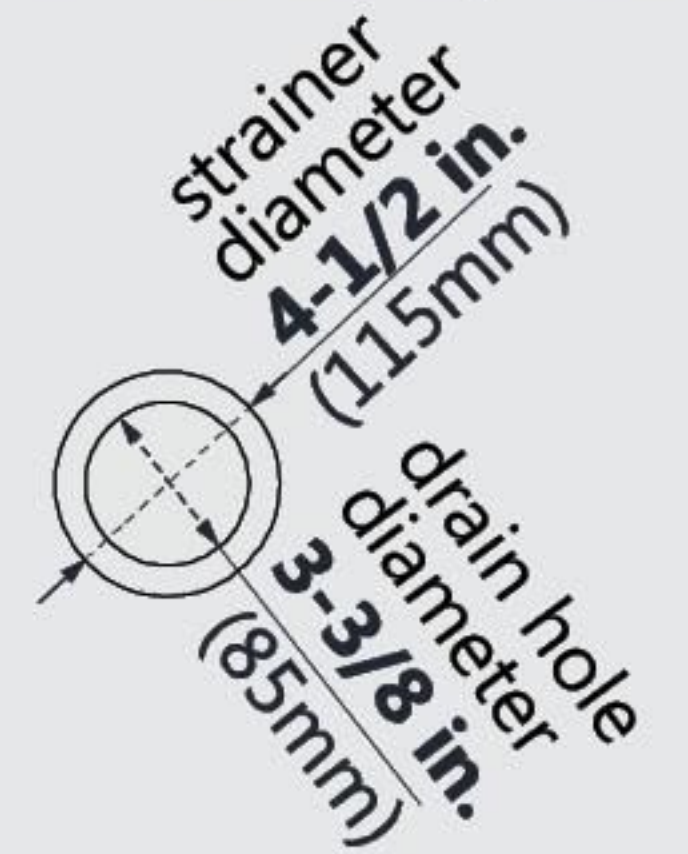

DLT-1034482

SLIMLINE SHOWERBASE

DOUBLE THRESHOLD

RIGHT DRAIN

Drain Hole Specs

DreamLine reserves the right to update or modify the hardware or materials pictured without prior notice for the purpose of product improvement and customer satisfaction.