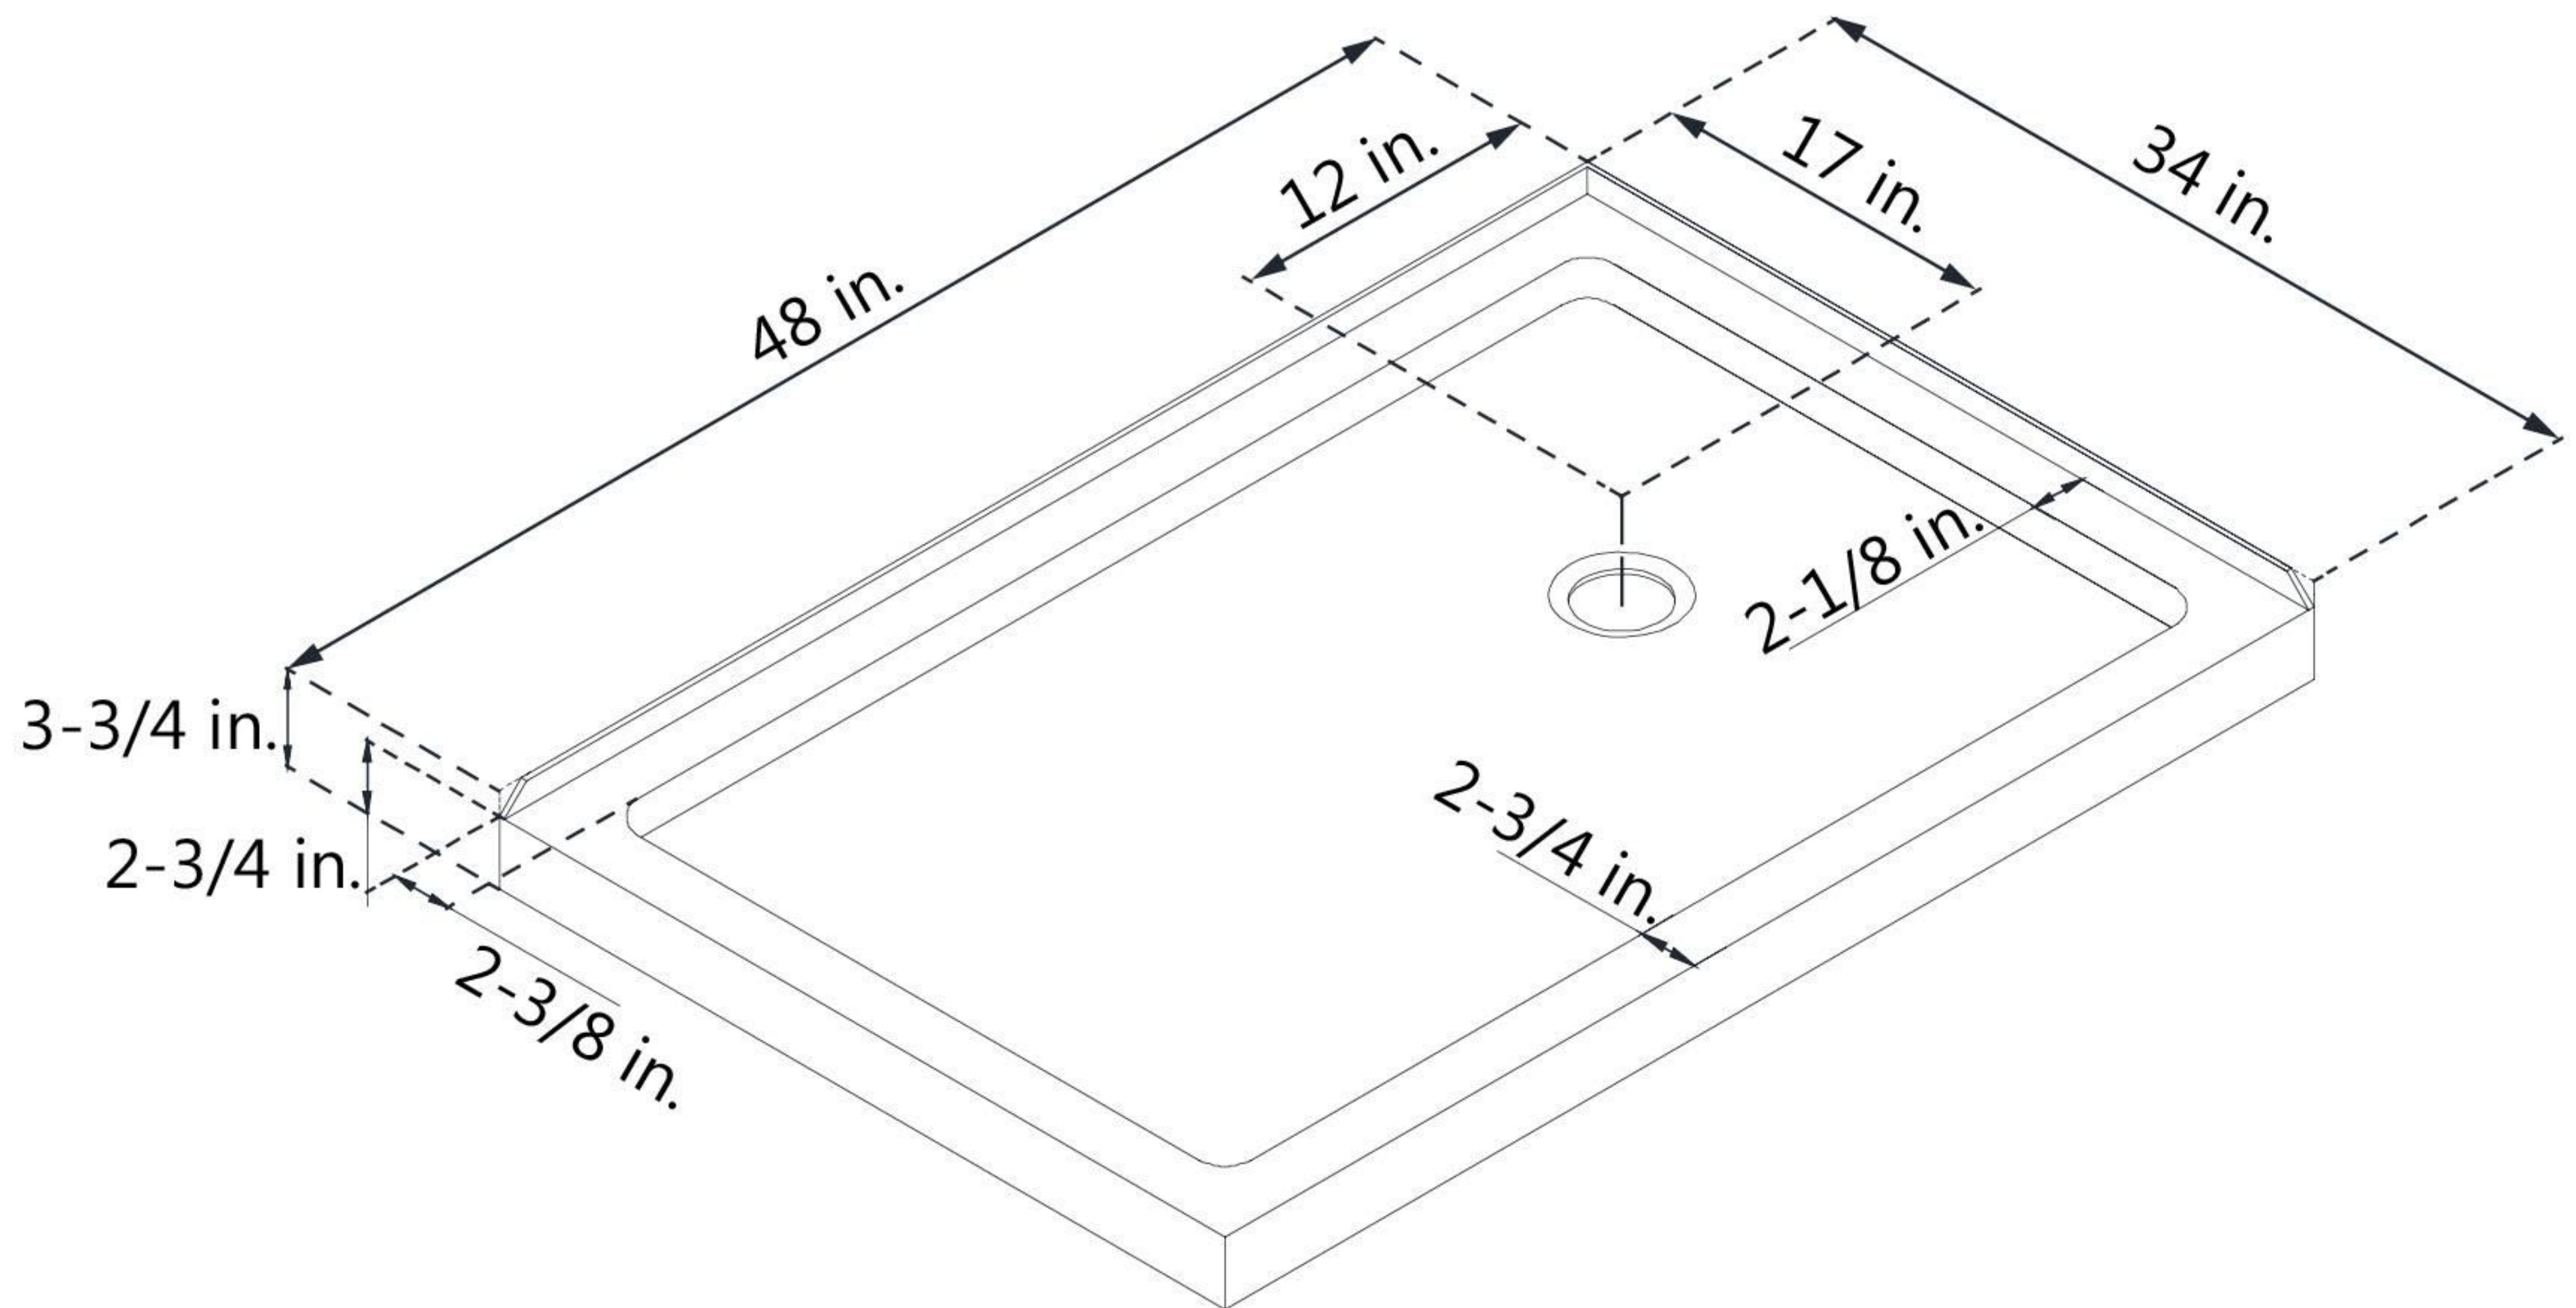

DLT-1034482

SLIMLINE SHOWERBASE

DOUBLE THRESHOLD

RIGHT DRAIN

Drain Hole Specs

DreamLine reserves the right to update or modify the hardware or materials pictured without prior notice for the purpose of product improvement and customer satisfaction.