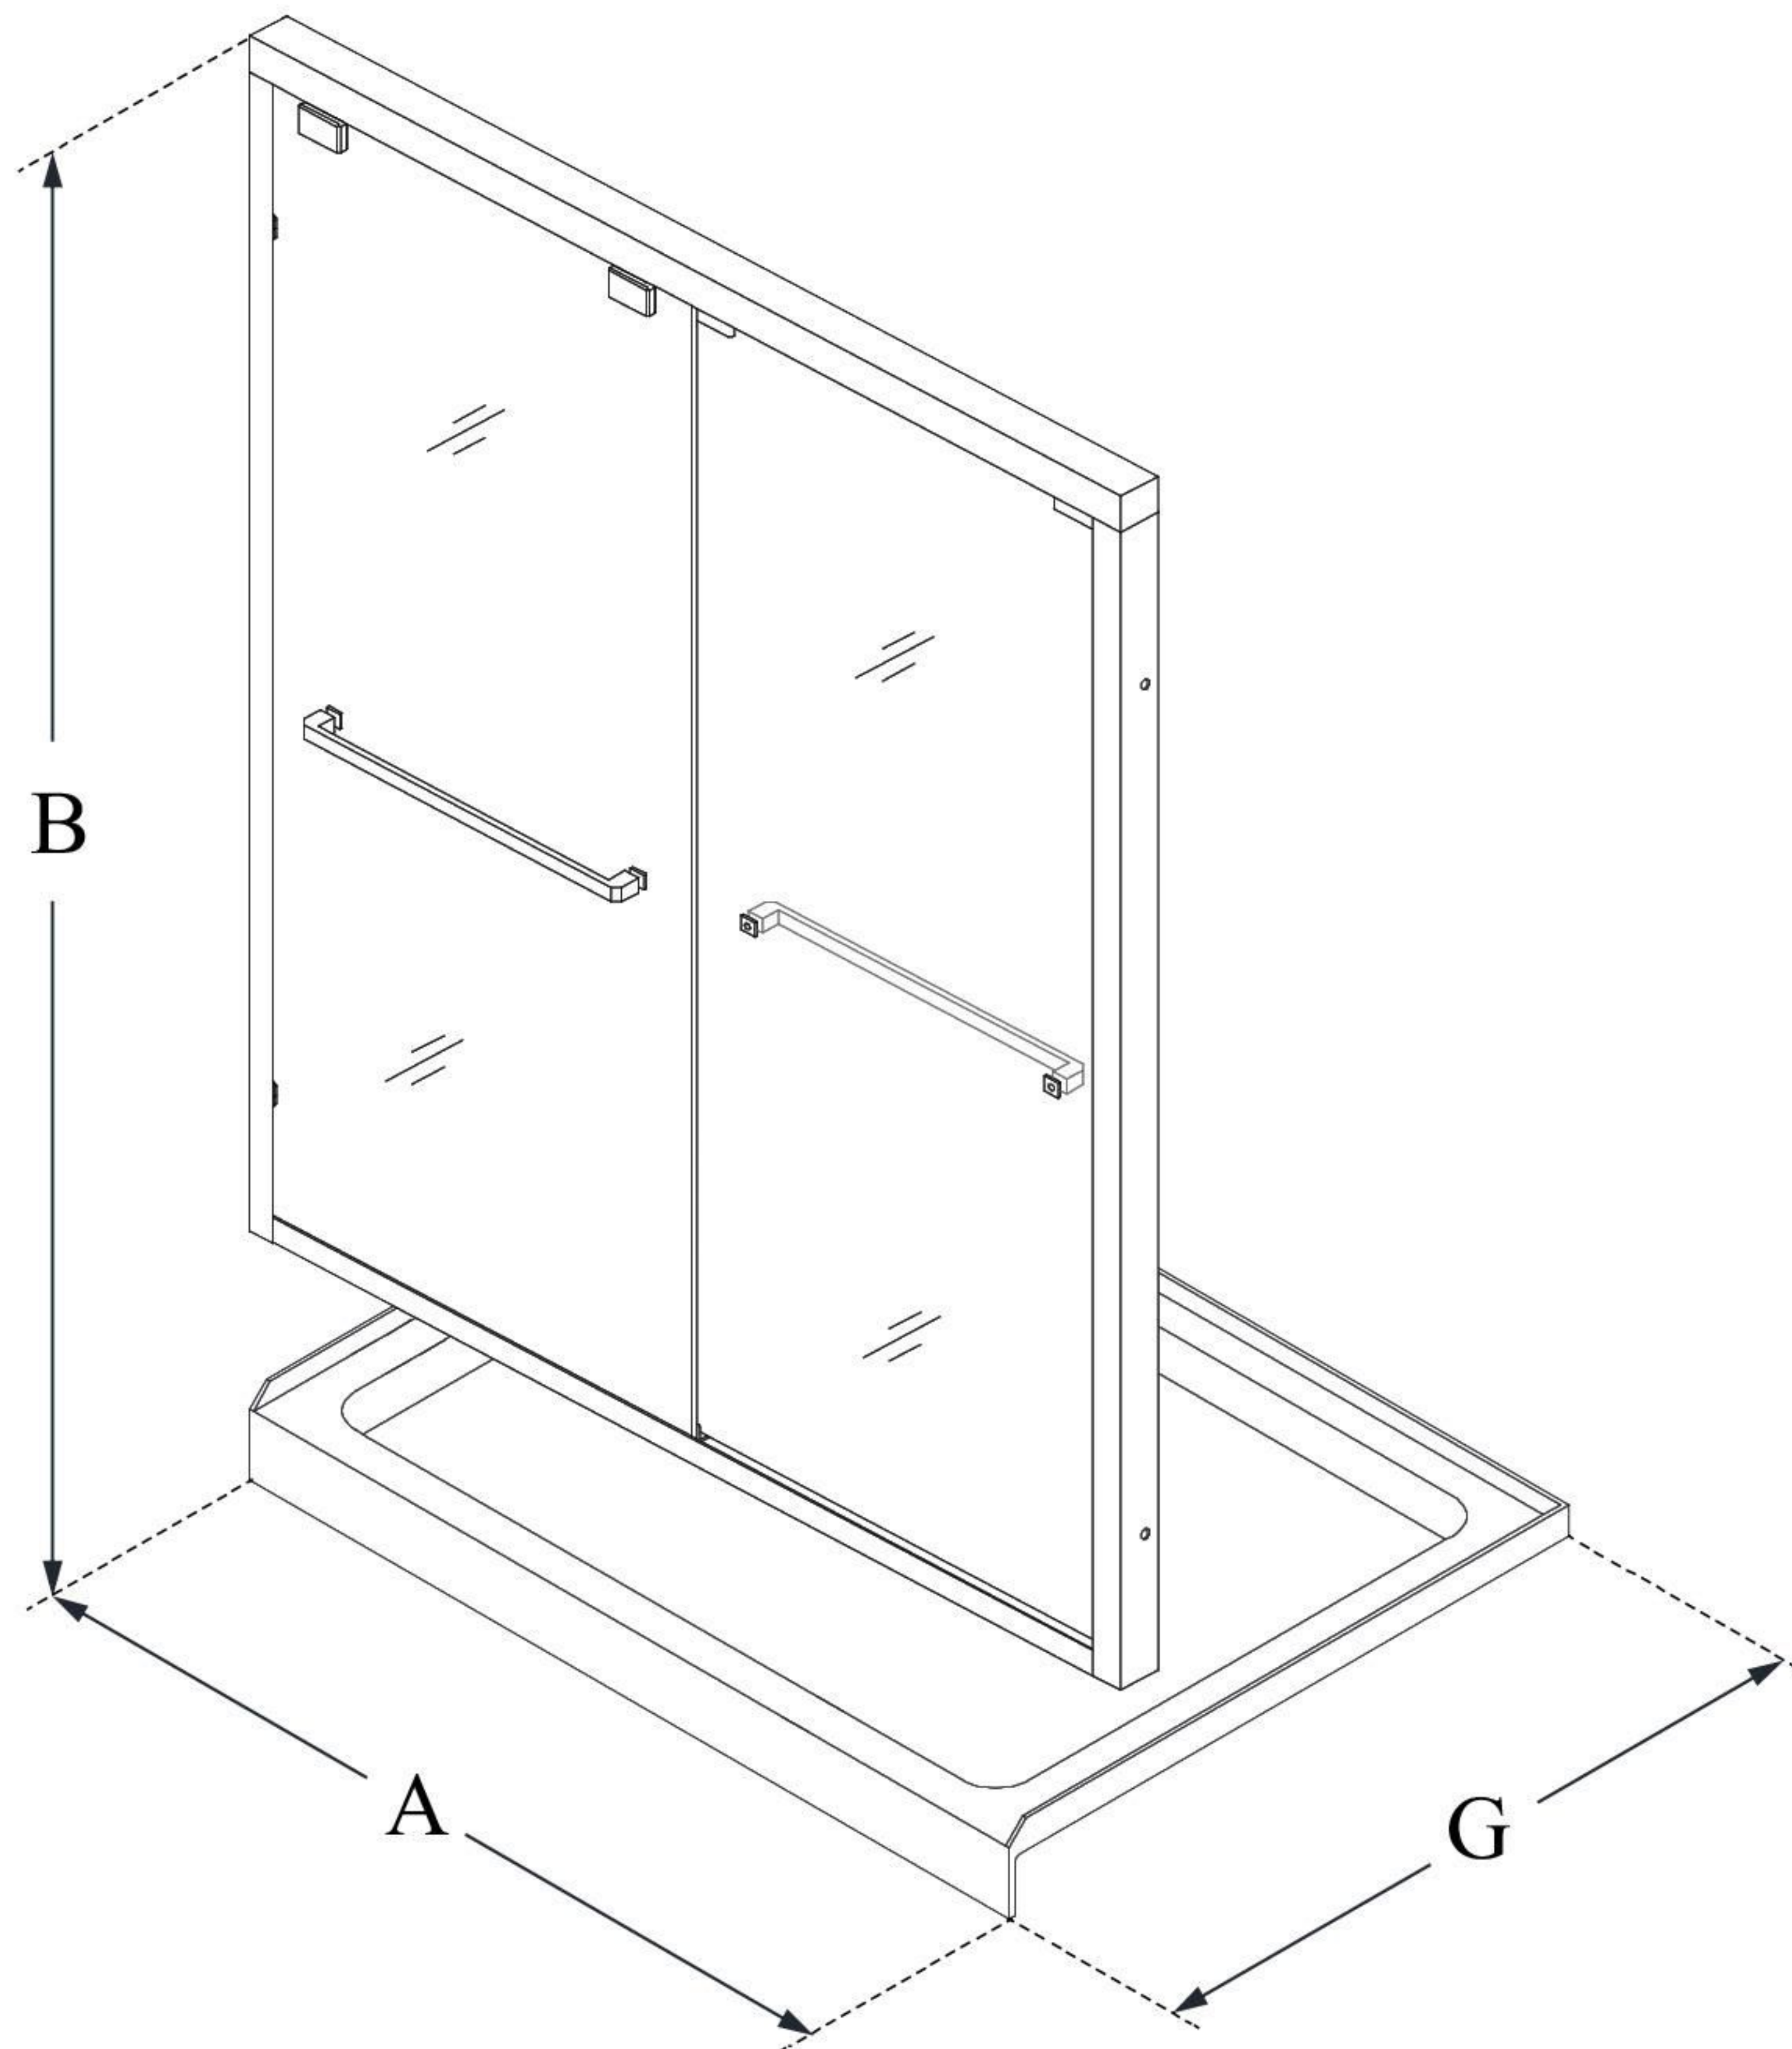

DL-7009

ENCORE

DreamLine Encore 34 in. D x 48 in.
W x 78 3/4 in. H Semi-Frameless
Bypass Sliding Shower Door and
SlimLine Shower Base Kit

KIT CONTENTS:

- SHOWER DOOR
- SHOWER BASE

CONFIGURATION DIMENSIONS:

A: 48"
KIT WIDTH

B: 78 3/4"
KIT HEIGHT

G: 34"
KIT DEPTH

AVAILABLE DRAIN LOCATIONS:

- CENTER

For precise drain location, please refer to the
included base technical drawing

DreamLine reserves the right to update or modify the hardware or materials pictured
without prior notice for the purpose of product improvement and customer satisfaction.