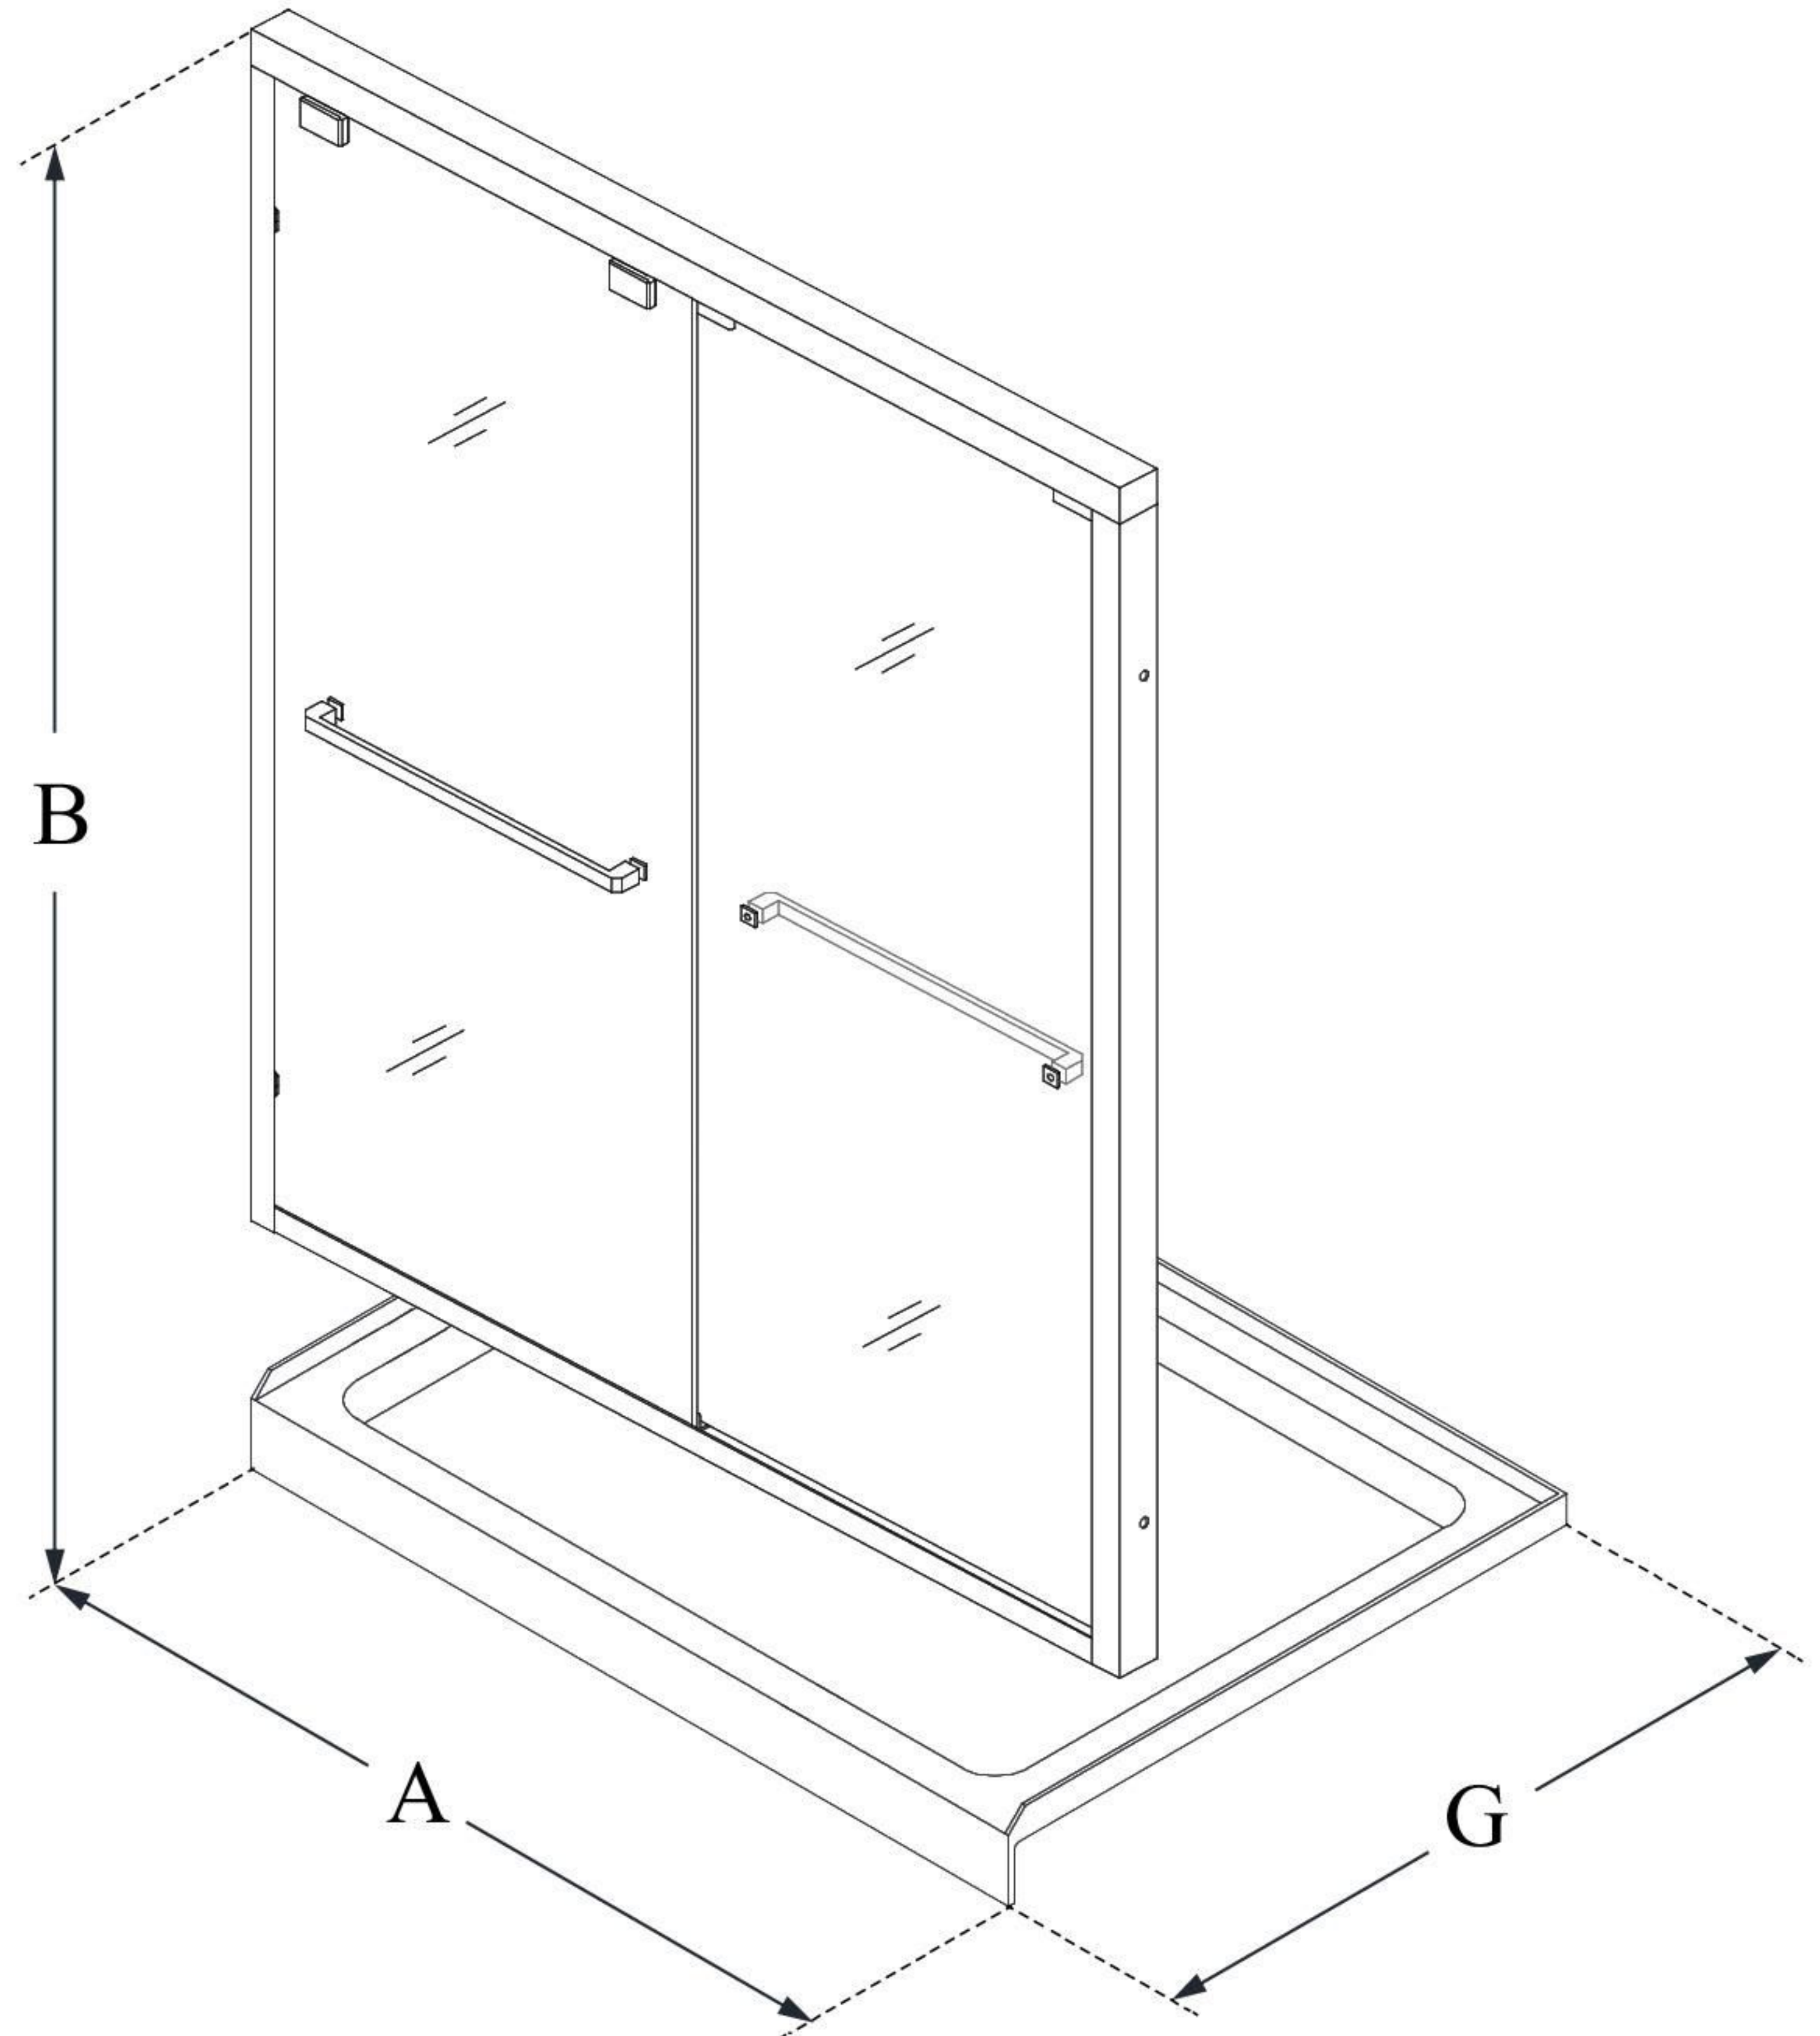

DL-7008

ENCORE

DreamLine Encore 32 in. D x 48 in.
W x 78 3/4 in. H Semi-Frameless
Bypass Sliding Shower Door and
SlimLine Shower Base Kit

KIT CONTENTS:

- SHOWER DOOR
- SHOWER BASE

CONFIGURATION DIMENSIONS:

A: 48"
KIT WIDTH

B: 78 3/4"
KIT HEIGHT

G: 32"
KIT DEPTH

AVAILABLE DRAIN LOCATIONS:

- CENTER

For precise drain location, please refer to the
included base technical drawing

DreamLine reserves the right to update or modify the hardware or materials pictured
without prior notice for the purpose of product improvement and customer satisfaction.