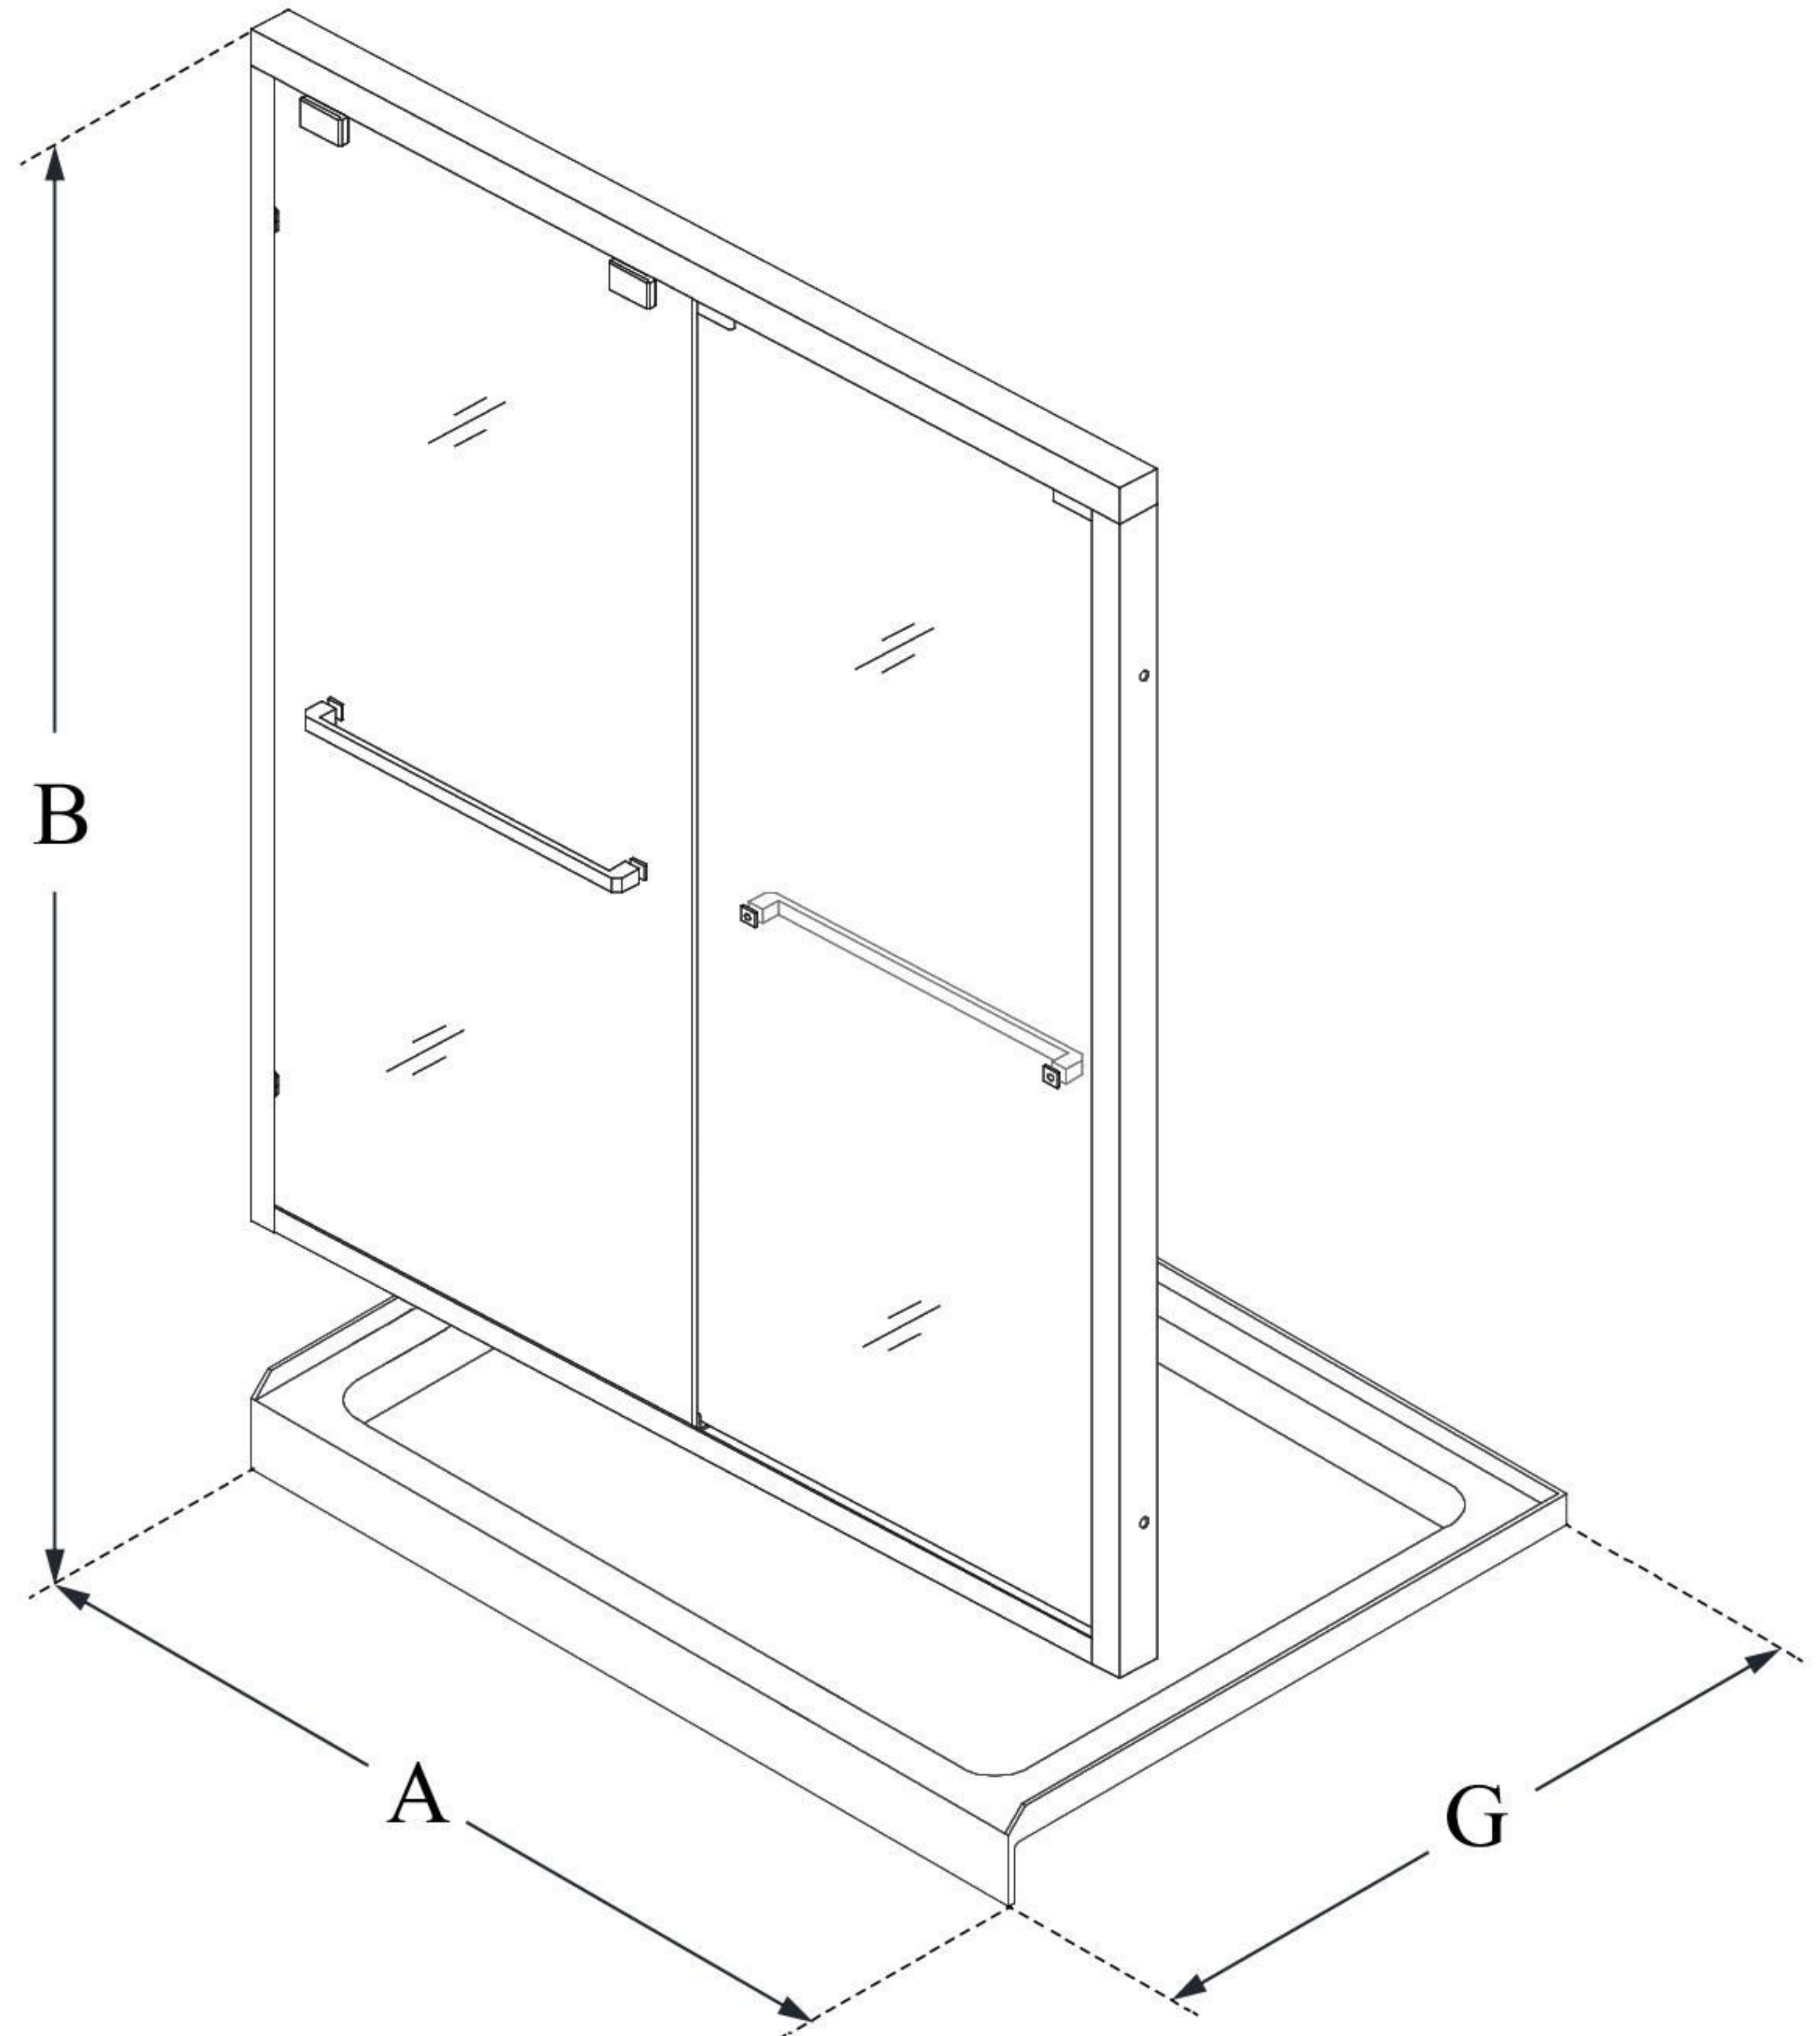

DL-7004

ENCORE

DreamLine Encore 30 in. D x 60 in.
W x 78 3/4 in. H Semi-Frameless
Bypass Sliding Shower Door and
SlimLine Shower Base Kit

KIT CONTENTS:

- SHOWER DOOR
- SHOWER BASE

CONFIGURATION DIMENSIONS:

A: 60"
KIT WIDTH

B: 78 3/4"
KIT HEIGHT

G: 30"
KIT DEPTH

AVAILABLE DRAIN LOCATIONS:

- CENTER
- LEFT
- RIGHT

For precise drain location, please refer to the
included base technical drawing

DreamLine reserves the right to update or modify the hardware or materials pictured
without prior notice for the purpose of product improvement and customer satisfaction.