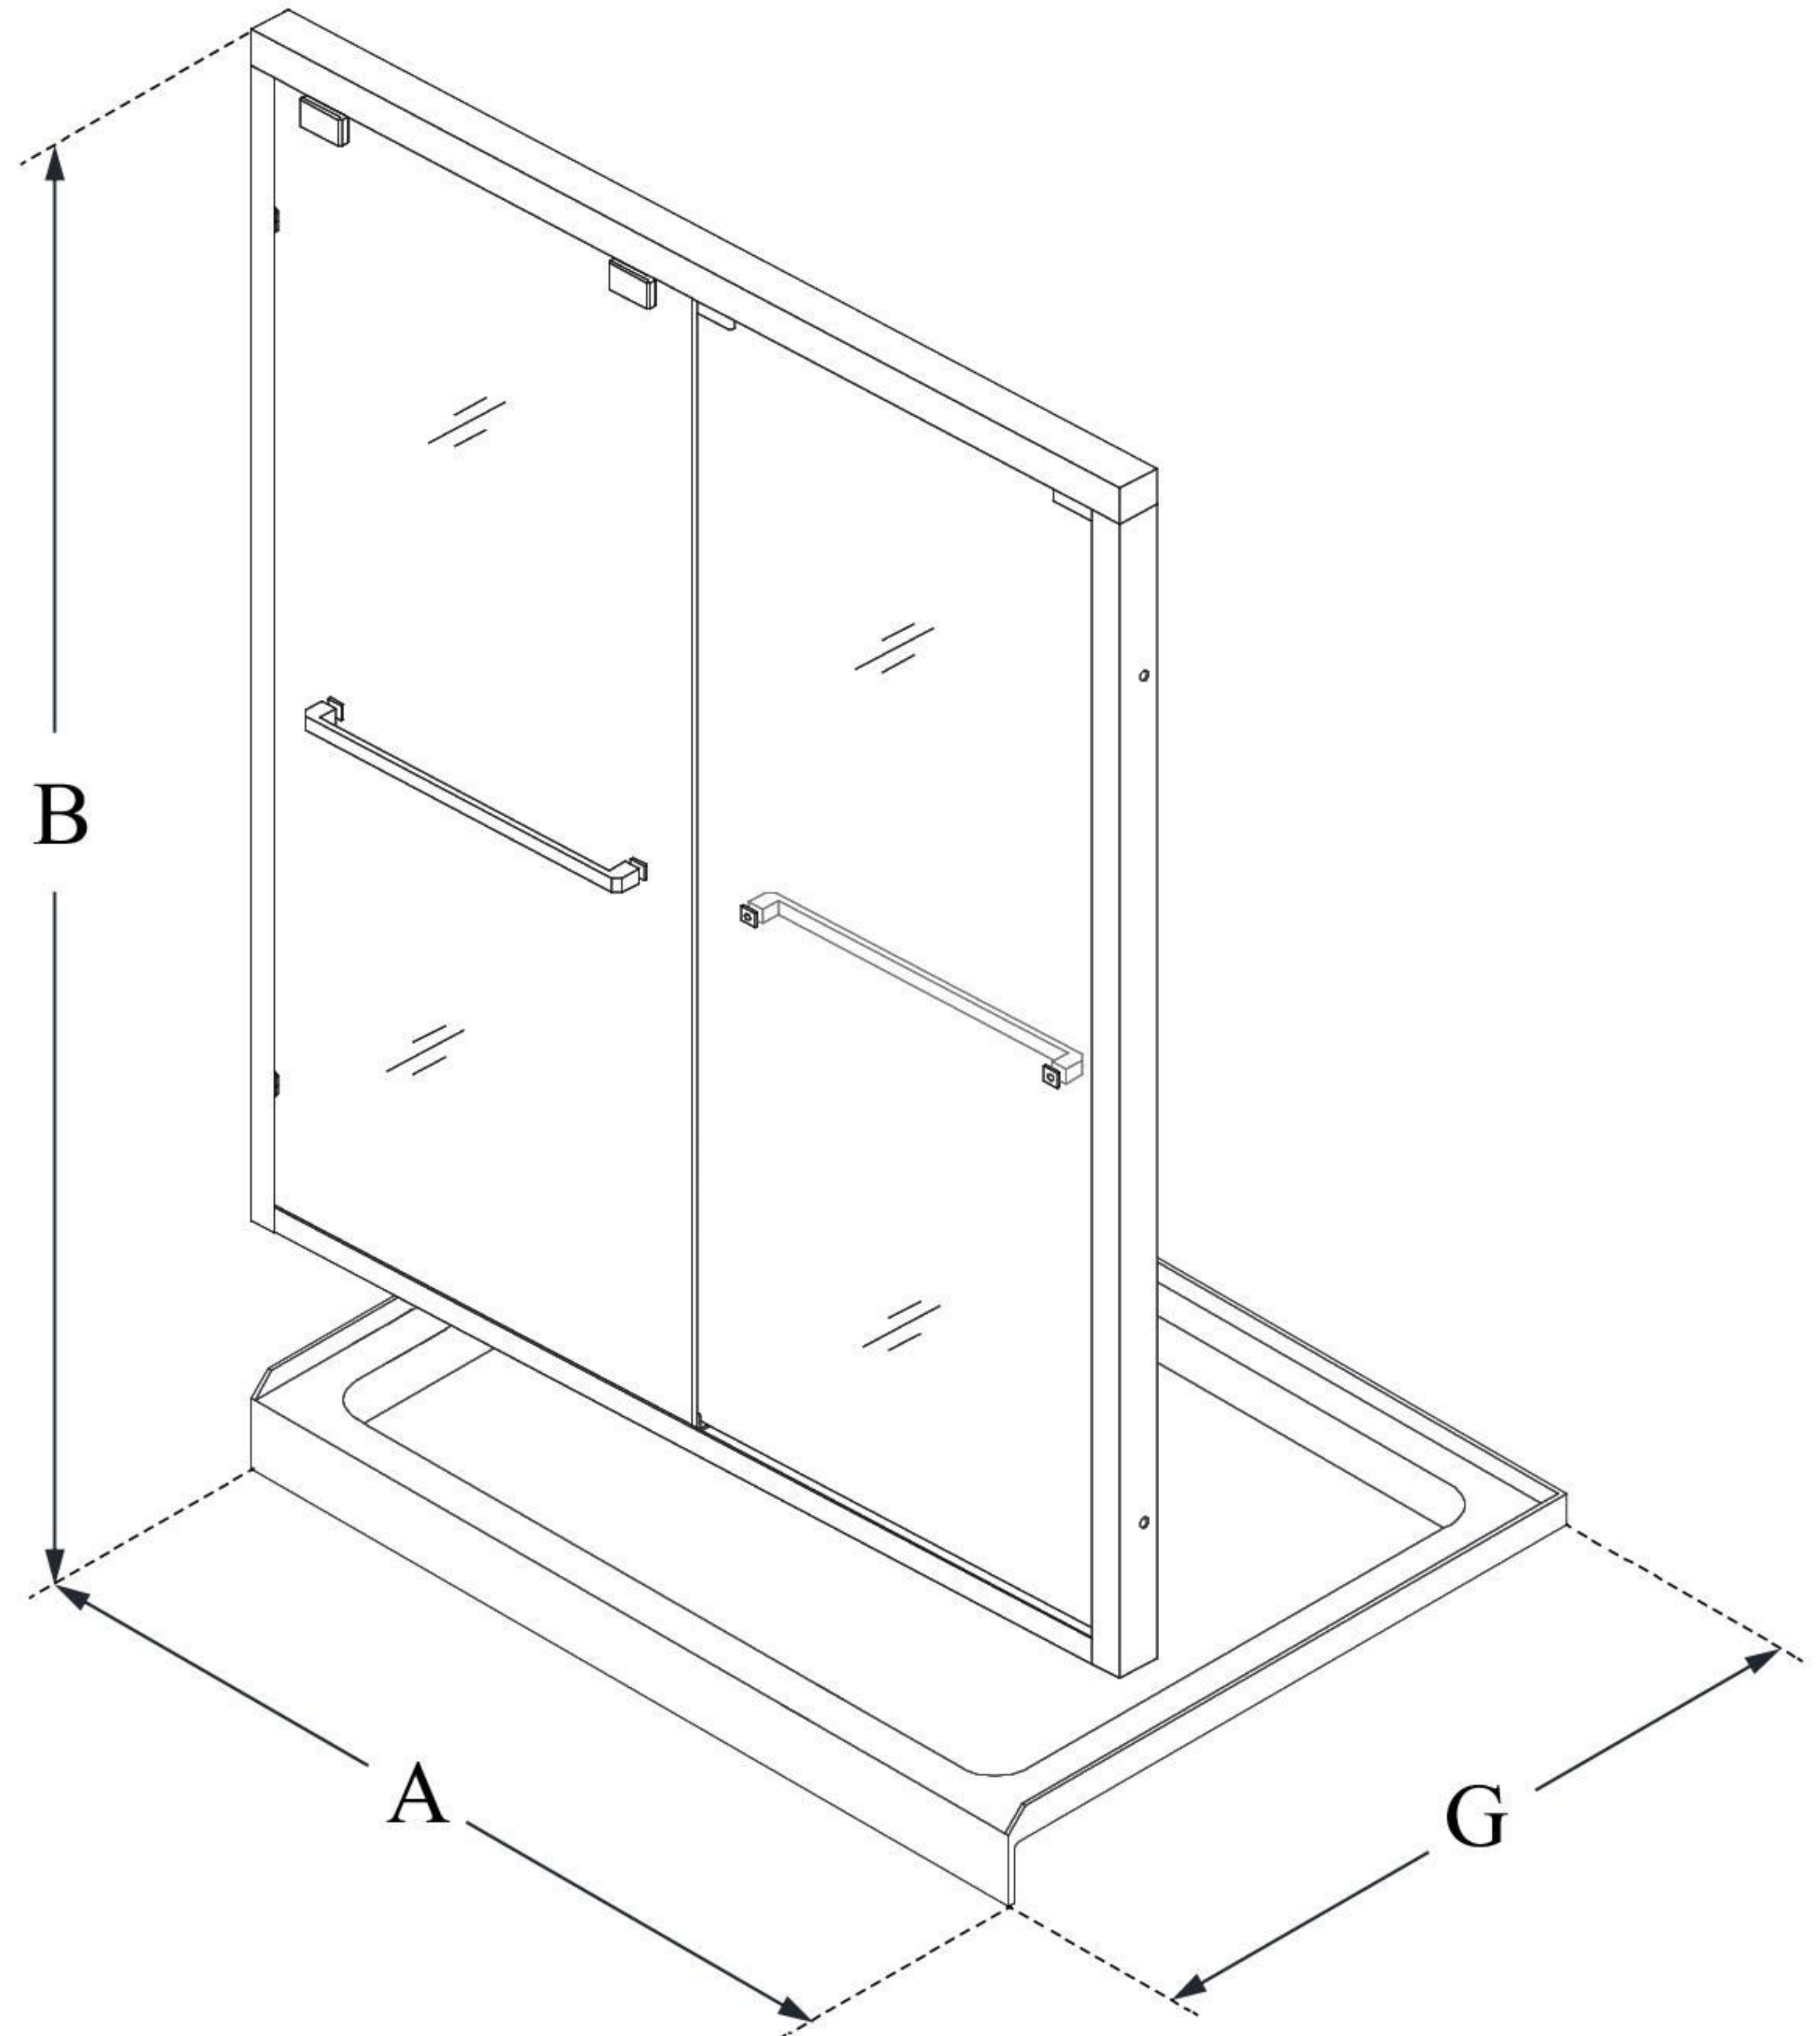

DL-7003

ENCORE

DreamLine Encore 32 in. D x 54 in.
W x 78 3/4 in. H Semi-Frameless
Bypass Sliding Shower Door and
SlimLine Shower Base Kit

KIT CONTENTS:

- SHOWER DOOR
- SHOWER BASE

CONFIGURATION DIMENSIONS:

A: 54"
KIT WIDTH

B: 78 3/4"
KIT HEIGHT

G: 32"
KIT DEPTH

AVAILABLE DRAIN LOCATIONS:

- CENTER

For precise drain location, please refer to the
included base technical drawing

DreamLine reserves the right to update or modify the hardware or materials pictured
without prior notice for the purpose of product improvement and customer satisfaction.