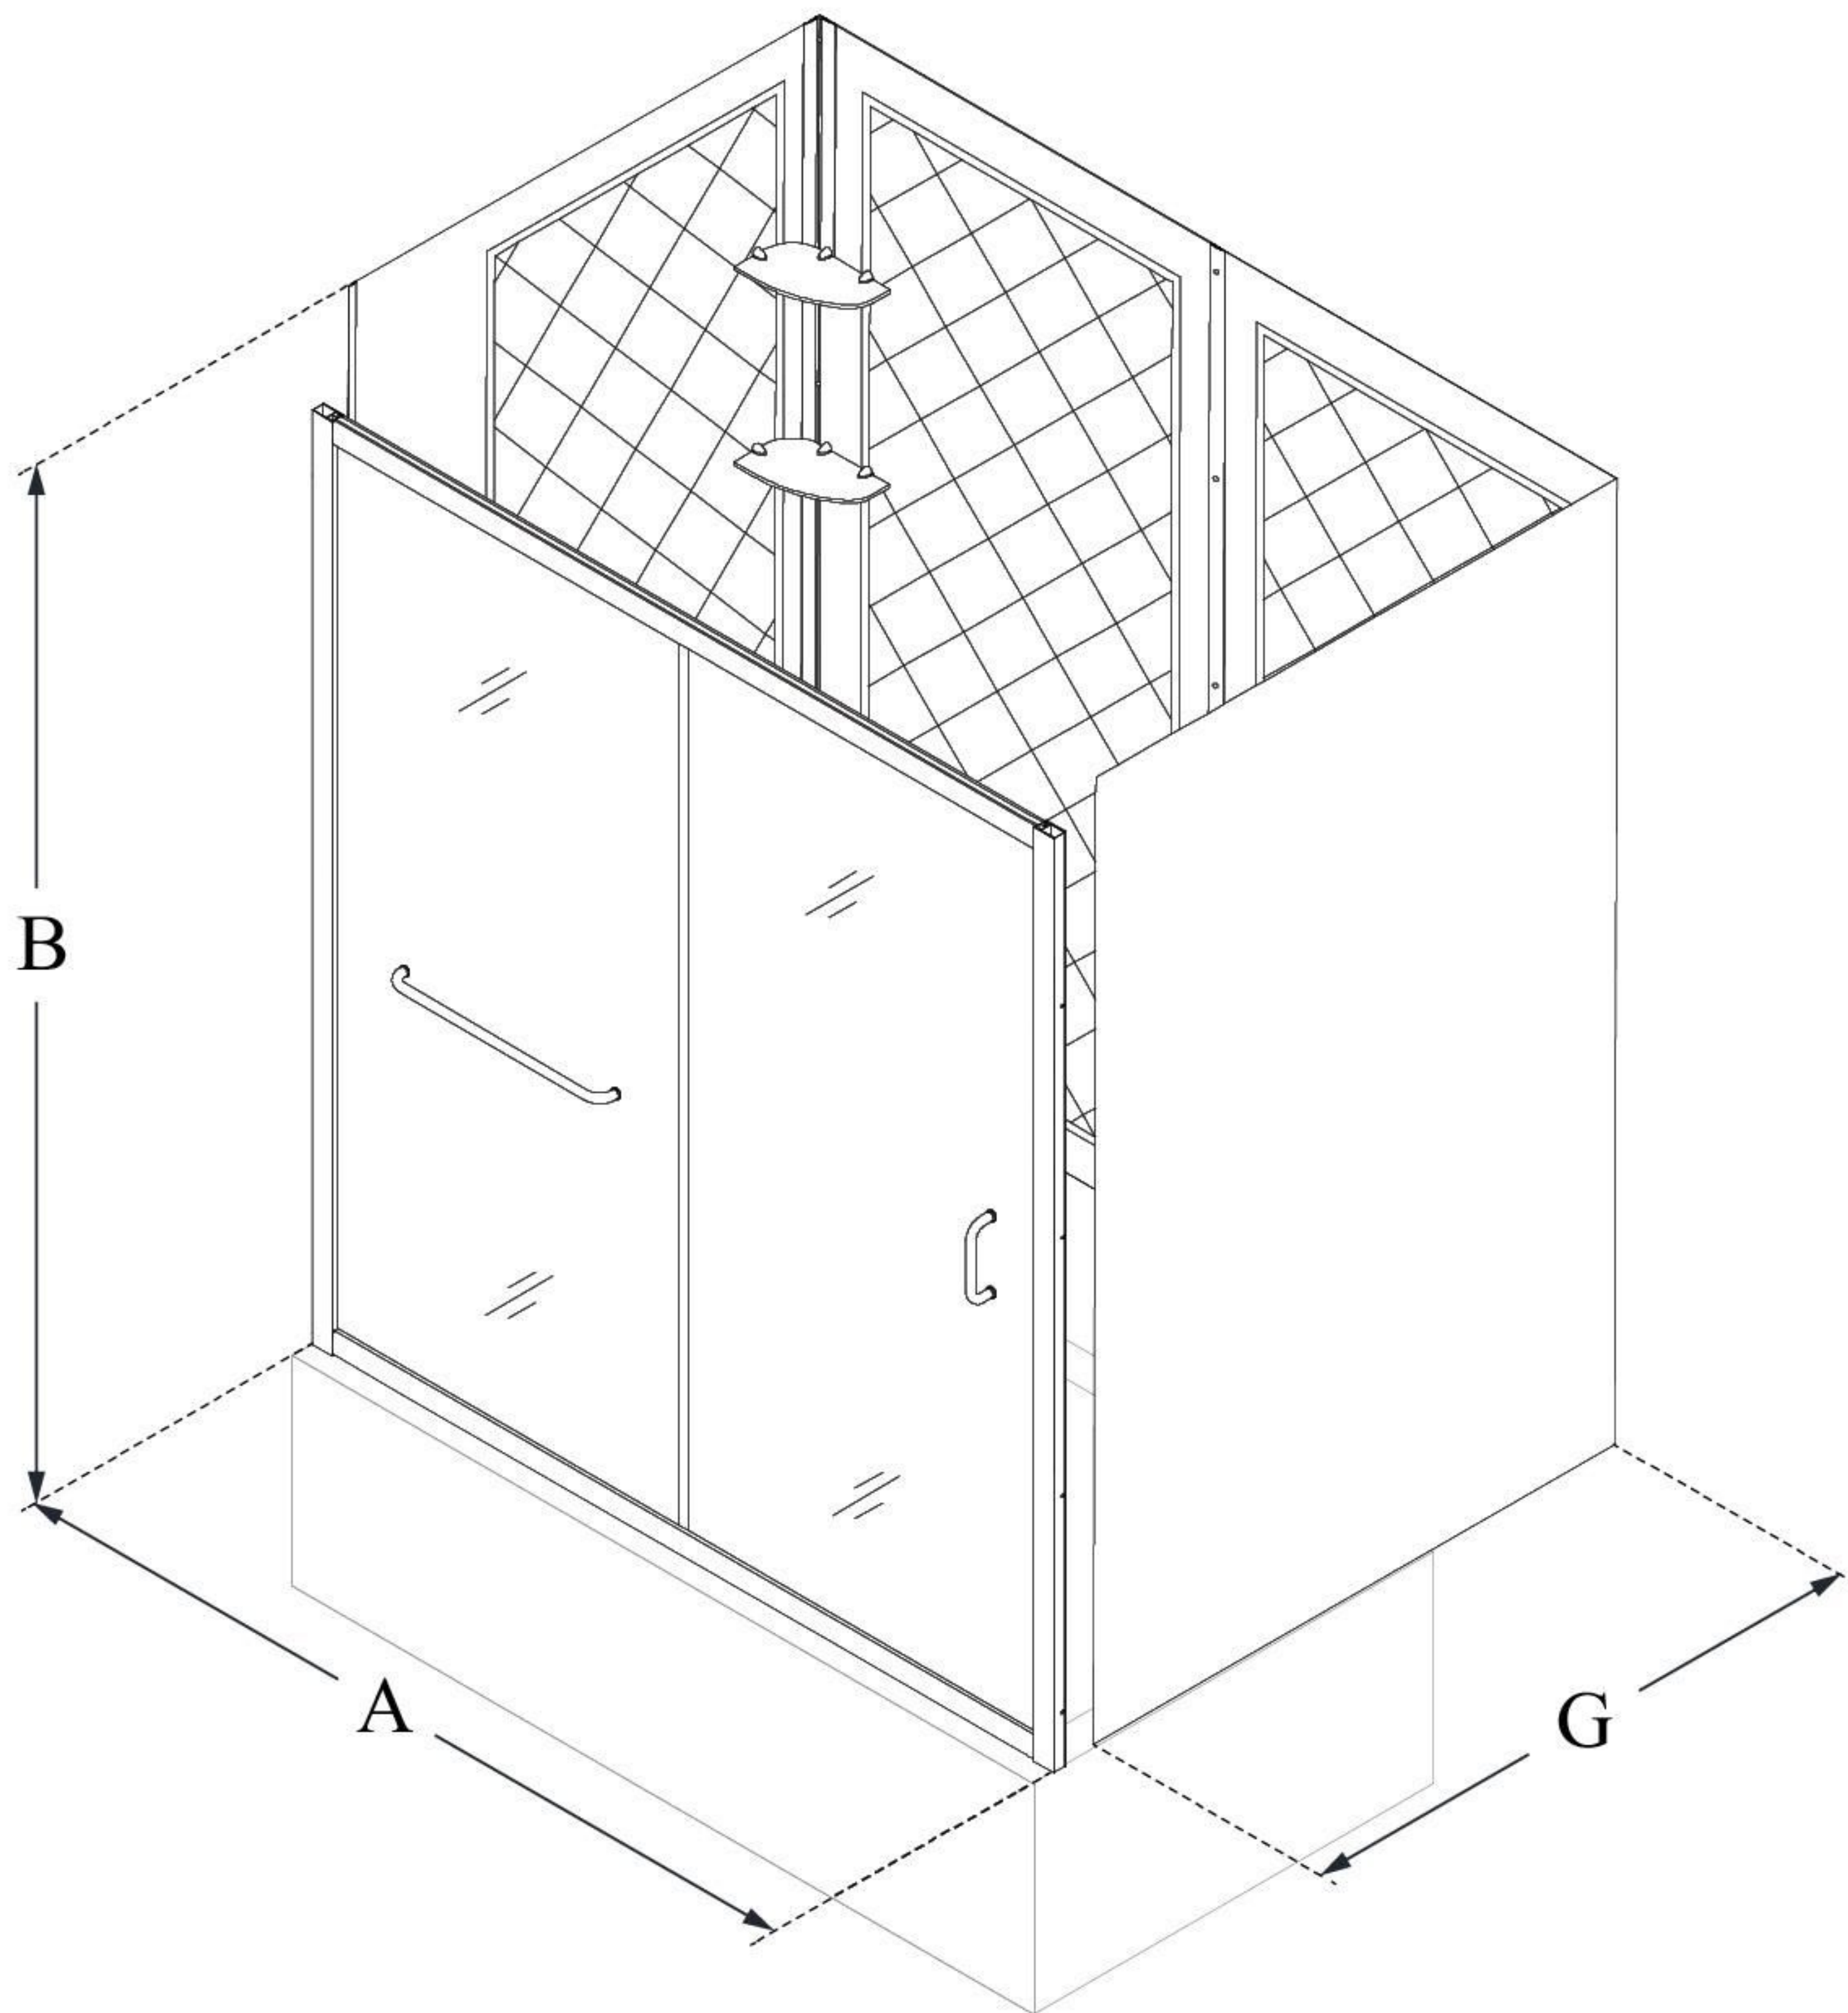

DL-6992

INFINITY-Z

DreamLine Infinity-Z 28-32 in. D x
56-60 in. W x 60 in. H Frameless
Sliding Tub Door and QWALL-Tub
Acrylic Backwall Kit

KIT CONTENTS:

- TUB DOOR
- QWALL BACKWALLS

CONFIGURATION DIMENSIONS:

A: 56 - 60"

KIT WIDTH

B: 60"

KIT HEIGHT

G: 28 - 32"

KIT DEPTH

DreamLine reserves the right to update or modify the hardware or materials pictured without prior notice for the purpose of product improvement and customer satisfaction.