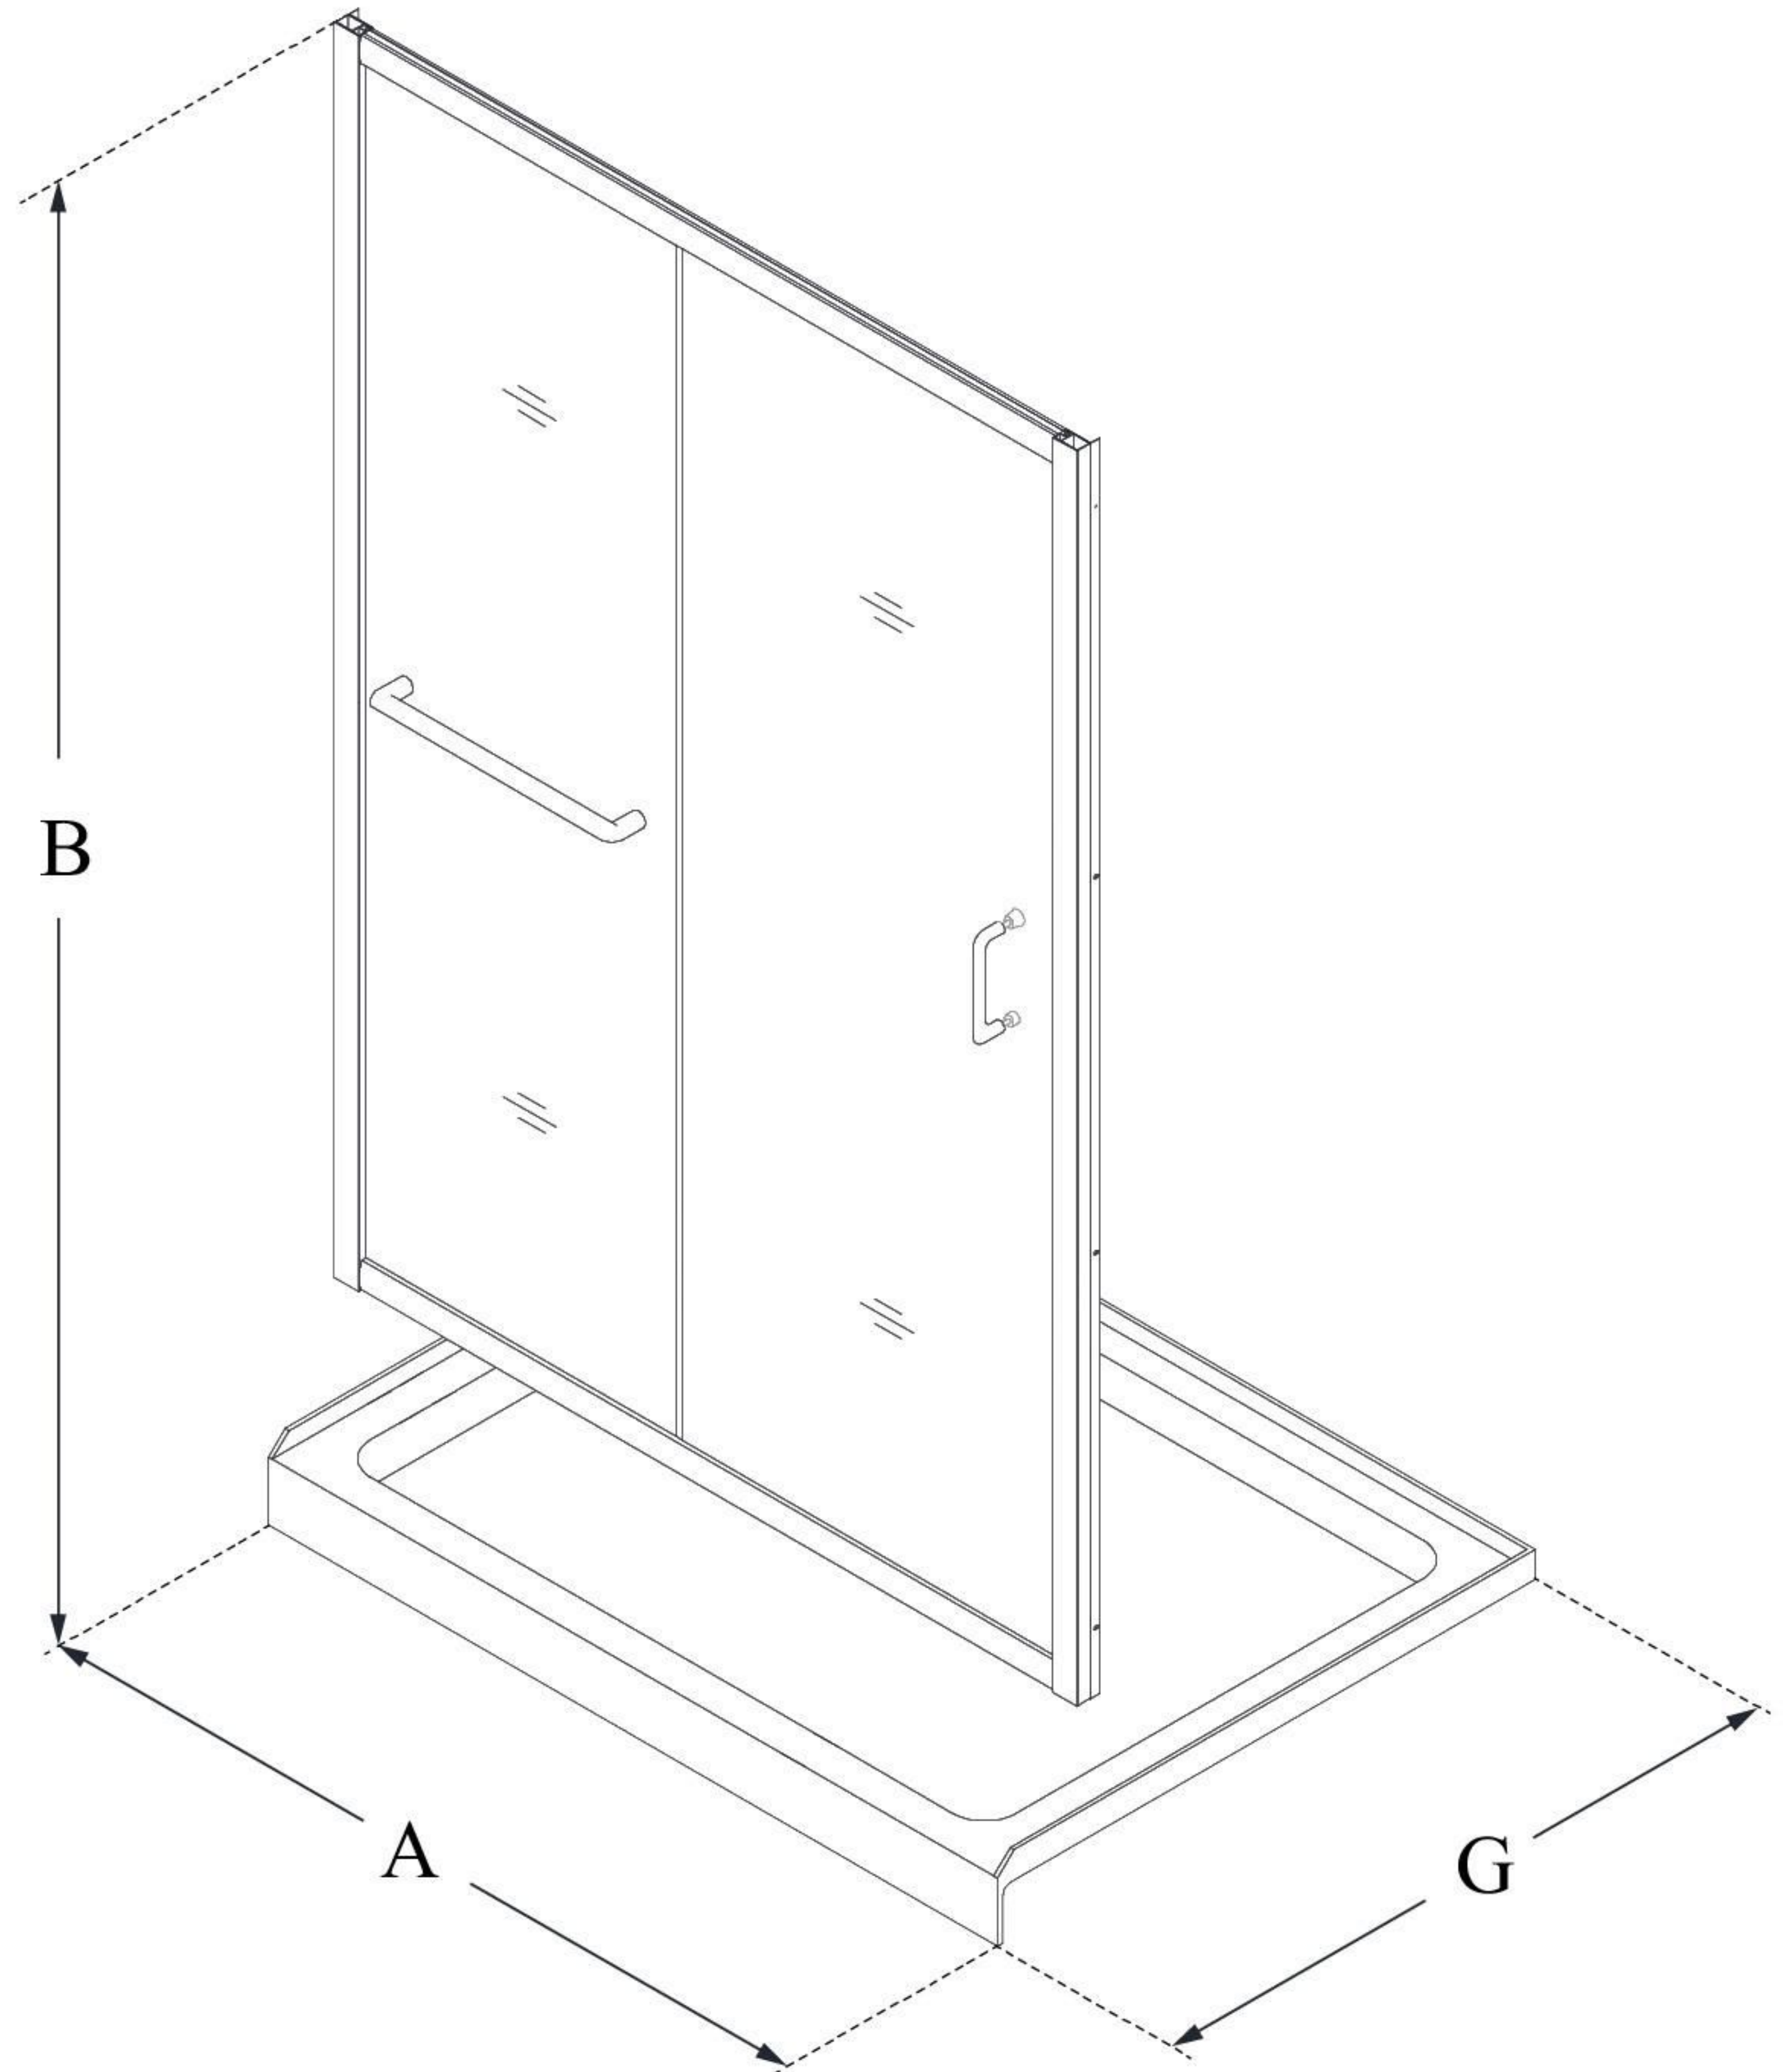

DL-6970

INFINITY-Z

DreamLine Infinity-Z 30 in. D x 60 in. W x 74 3/4 in. H Sliding Shower Door and SlimLine Shower Base Kit

KIT CONTENTS:

- SHOWER DOOR
- SHOWER BASE

CONFIGURATION DIMENSIONS:

A: 60"
KIT WIDTH

B: 74 3/4"
KIT HEIGHT

G: 30"
KIT DEPTH

AVAILABLE DRAIN LOCATIONS:

- CENTER
- LEFT
- RIGHT

For precise drain location, please refer to the included base technical drawing

DreamLine reserves the right to update or modify the hardware or materials pictured without prior notice for the purpose of product improvement and customer satisfaction.