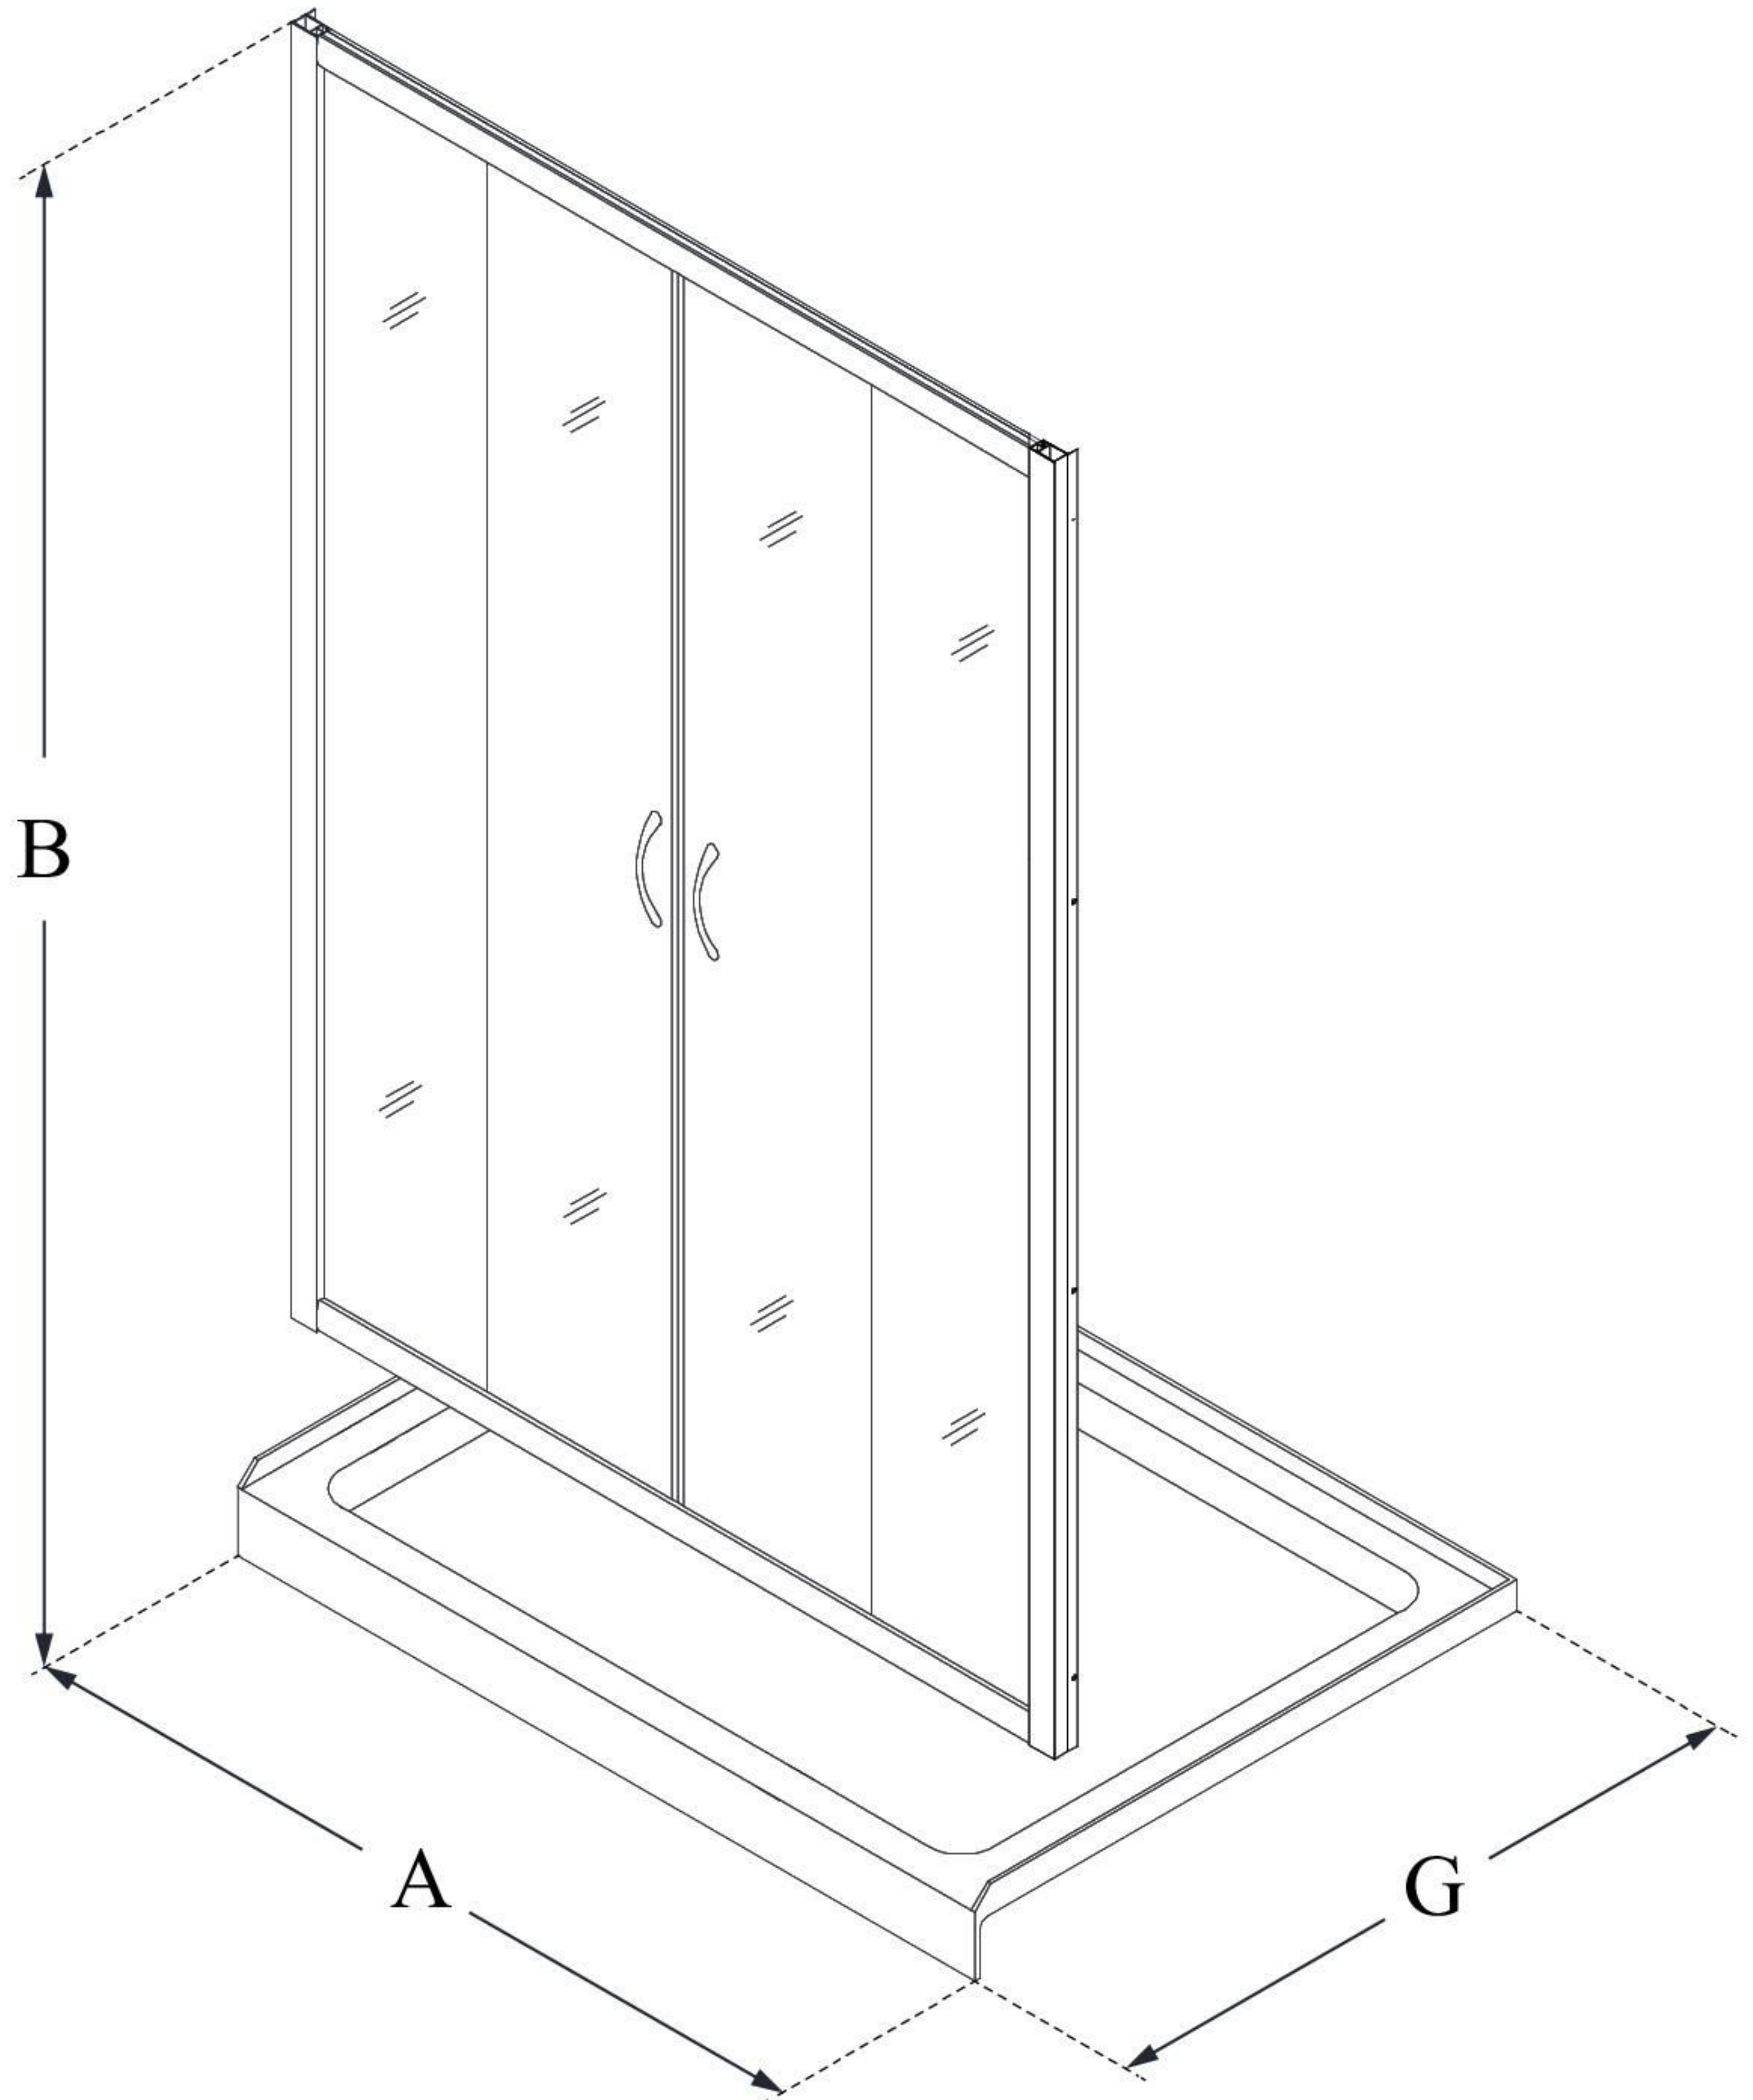

DL-6963

VISIONS

DreamLine Visions 36 in. D x 60 in. W x 74 3/4 in. H Sliding Shower Door and SlimLine Shower Base Kit

KIT CONTENTS:

- SHOWER DOOR
- SHOWER BASE

CONFIGURATION DIMENSIONS:

A: 60"
KIT WIDTH

B: 74 3/4"
KIT HEIGHT

G: 36"
KIT DEPTH

AVAILABLE DRAIN LOCATIONS:

- CENTER
- LEFT
- RIGHT

For precise drain location, please refer to the included base technical drawing

DreamLine reserves the right to update or modify the hardware or materials pictured without prior notice for the purpose of product improvement and customer satisfaction.