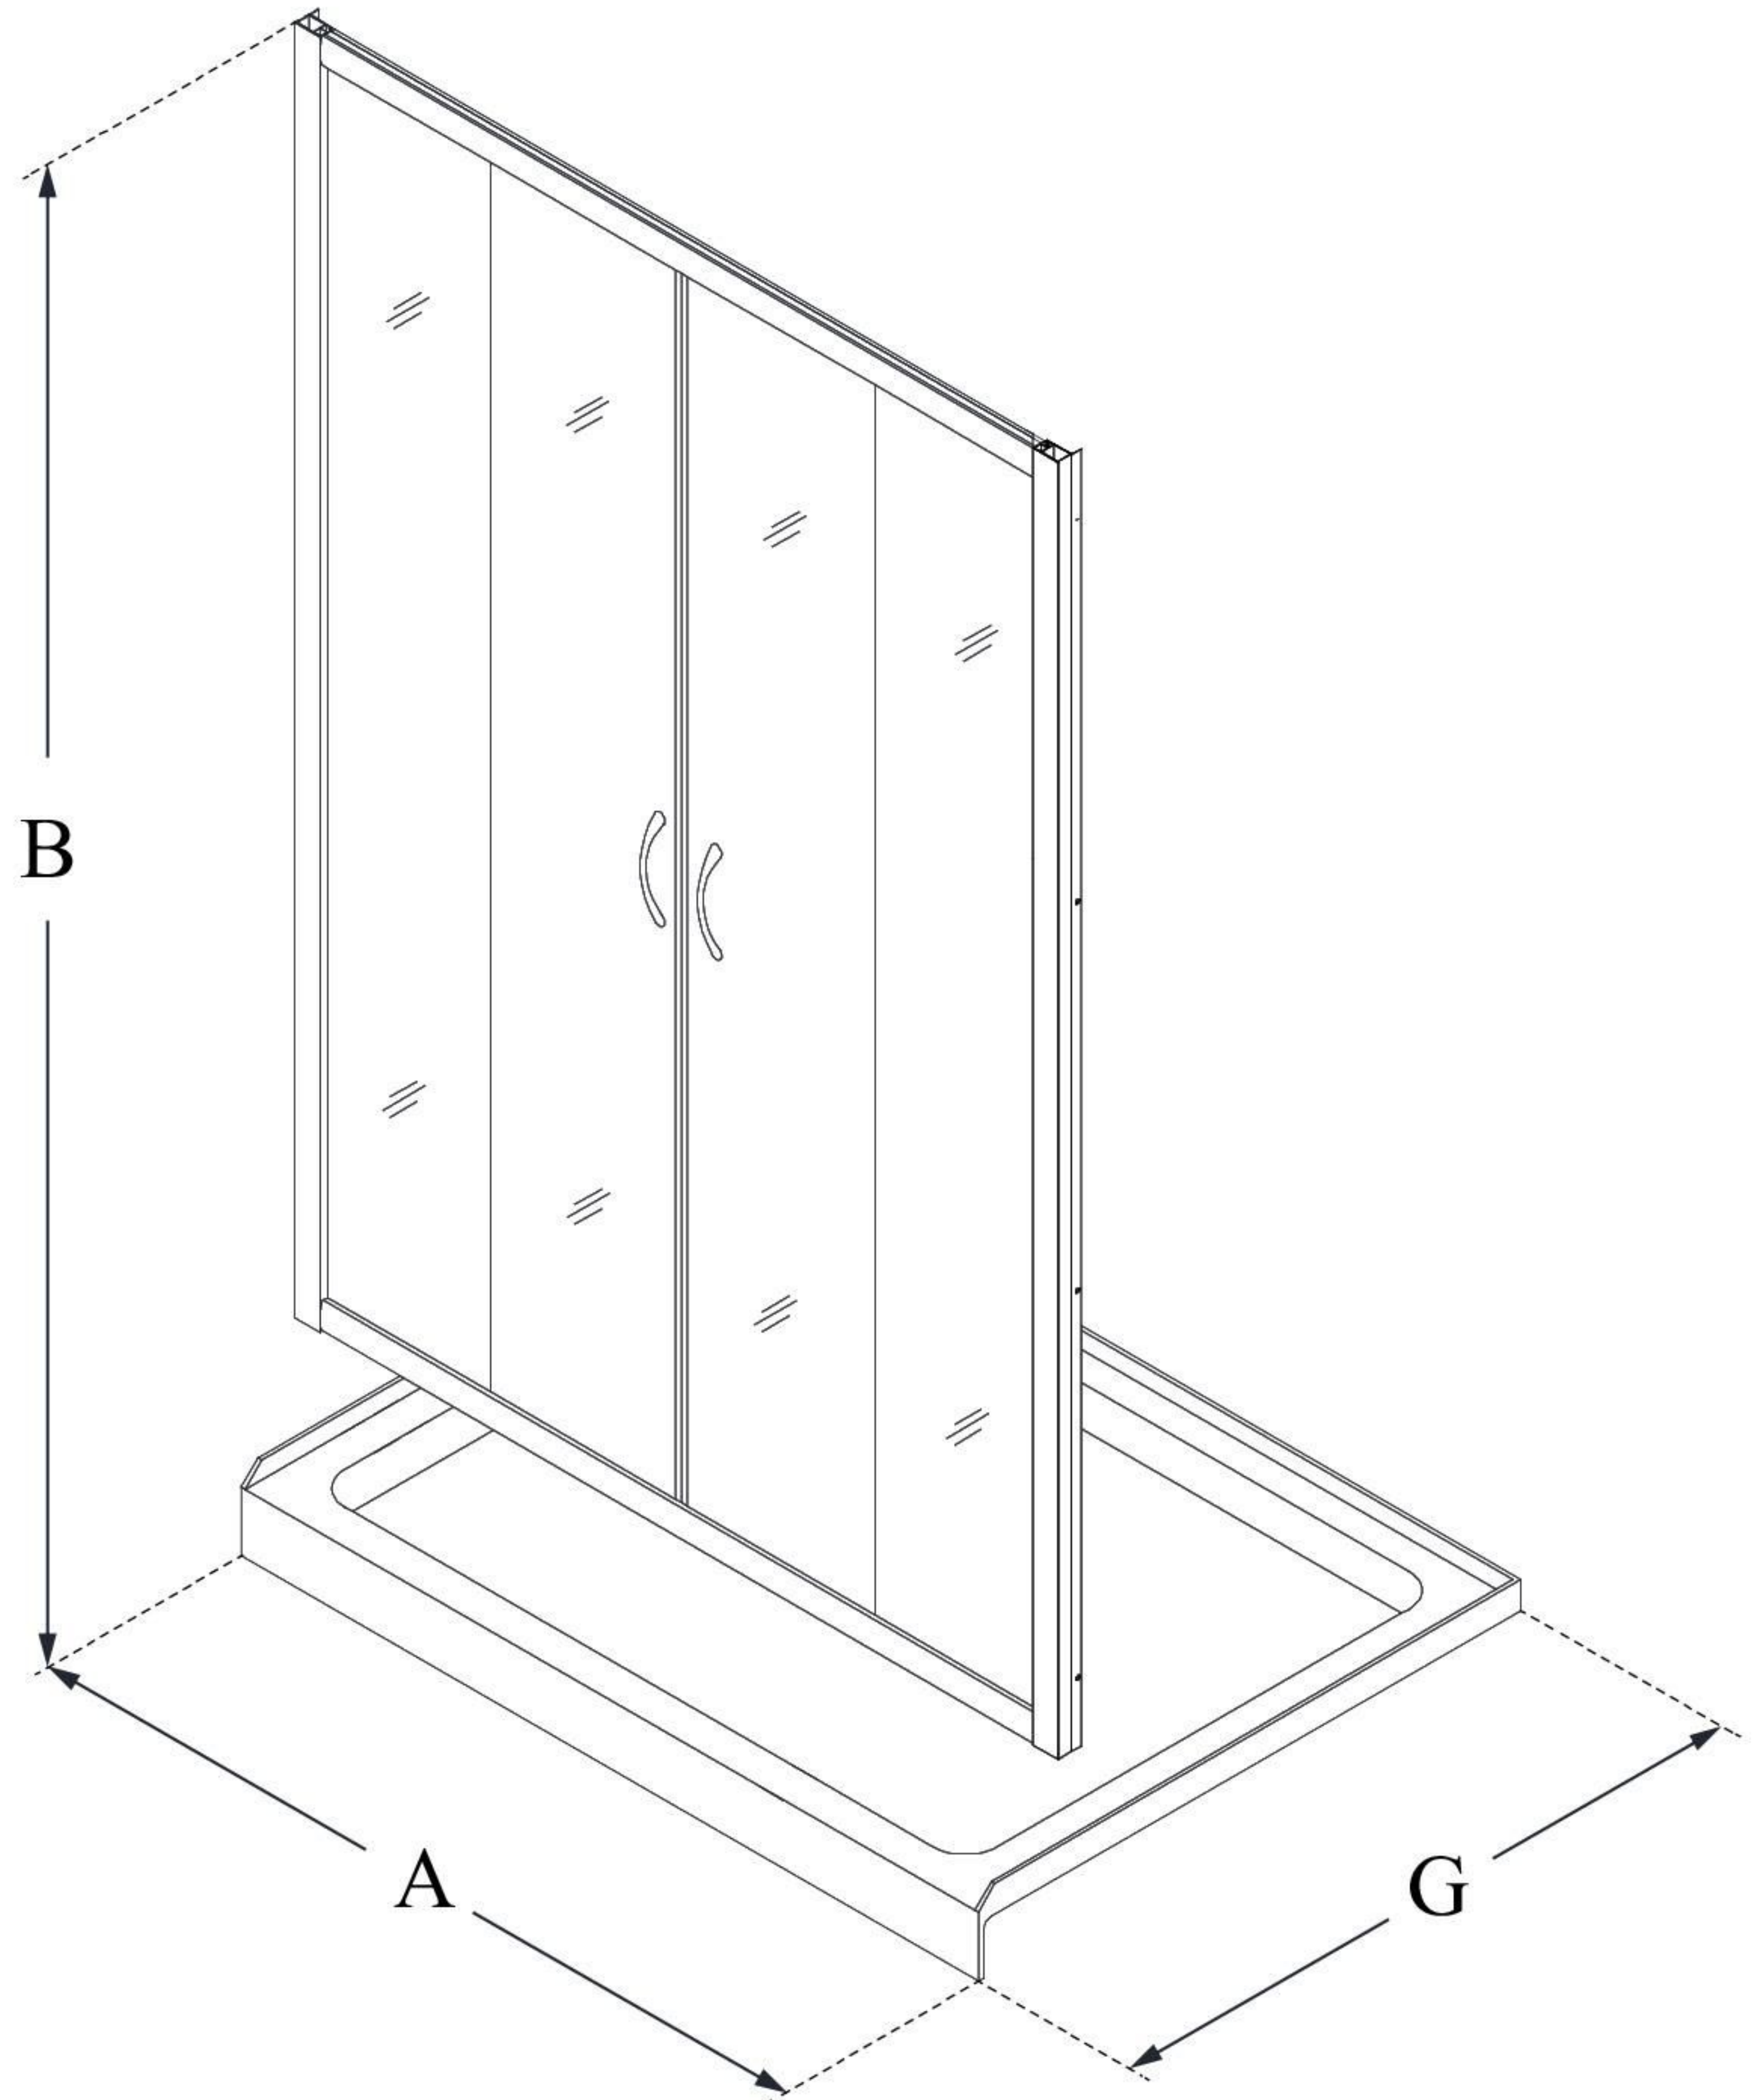

DL-6962

VISIONS

DreamLine Visions 34 in. D x 60 in. W x 74 3/4 in. H Sliding Shower Door and SlimLine Shower Base Kit

KIT CONTENTS:

- SHOWER DOOR
- SHOWER BASE

CONFIGURATION DIMENSIONS:

A: 60"
KIT WIDTH

B: 74 3/4"
KIT HEIGHT

G: 34"
KIT DEPTH

AVAILABLE DRAIN LOCATIONS:

- CENTER
- LEFT
- RIGHT

For precise drain location, please refer to the included base technical drawing

DreamLine reserves the right to update or modify the hardware or materials pictured without prior notice for the purpose of product improvement and customer satisfaction.