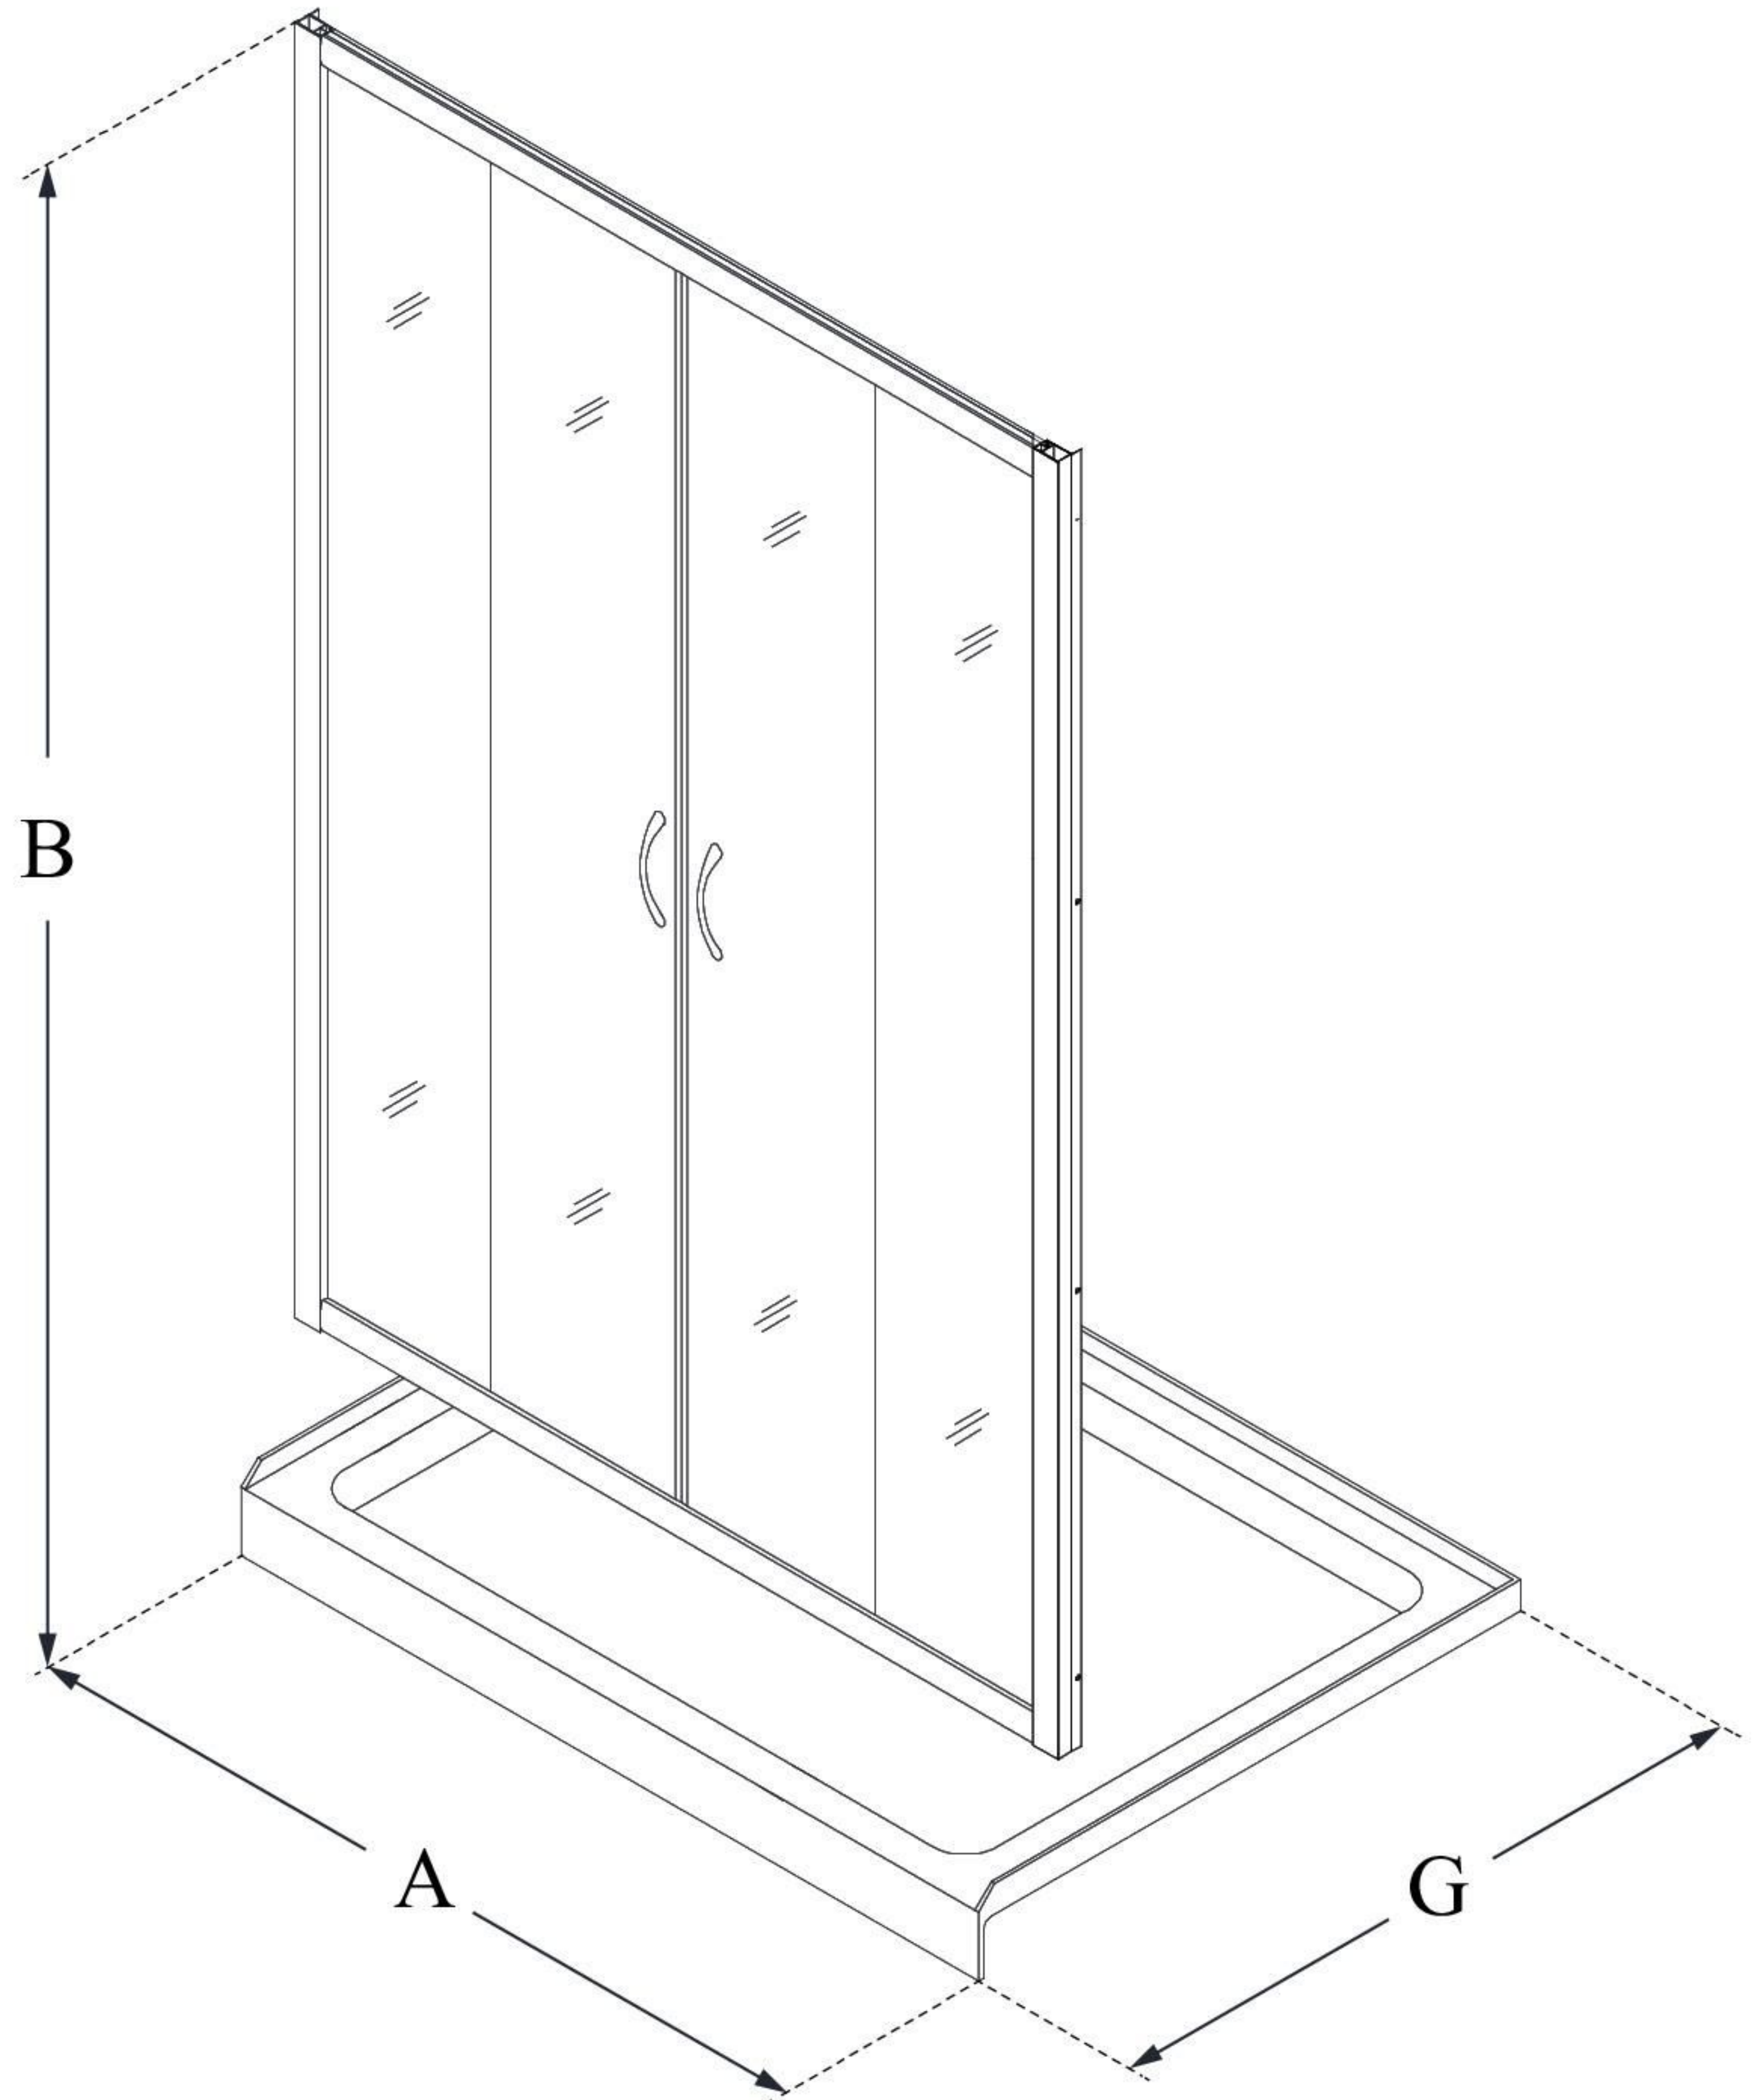

DL-6961

VISIONS

DreamLine Visions 32 in. D x 60 in. W x 74 3/4 in. H Sliding Shower Door and SlimLine Shower Base Kit

KIT CONTENTS:

- SHOWER DOOR
- SHOWER BASE

CONFIGURATION DIMENSIONS:

A: 60"
KIT WIDTH

B: 74 3/4"
KIT HEIGHT

G: 32"
KIT DEPTH

AVAILABLE DRAIN LOCATIONS:

- CENTER
- LEFT
- RIGHT

For precise drain location, please refer to the included base technical drawing

DreamLine reserves the right to update or modify the hardware or materials pictured without prior notice for the purpose of product improvement and customer satisfaction.