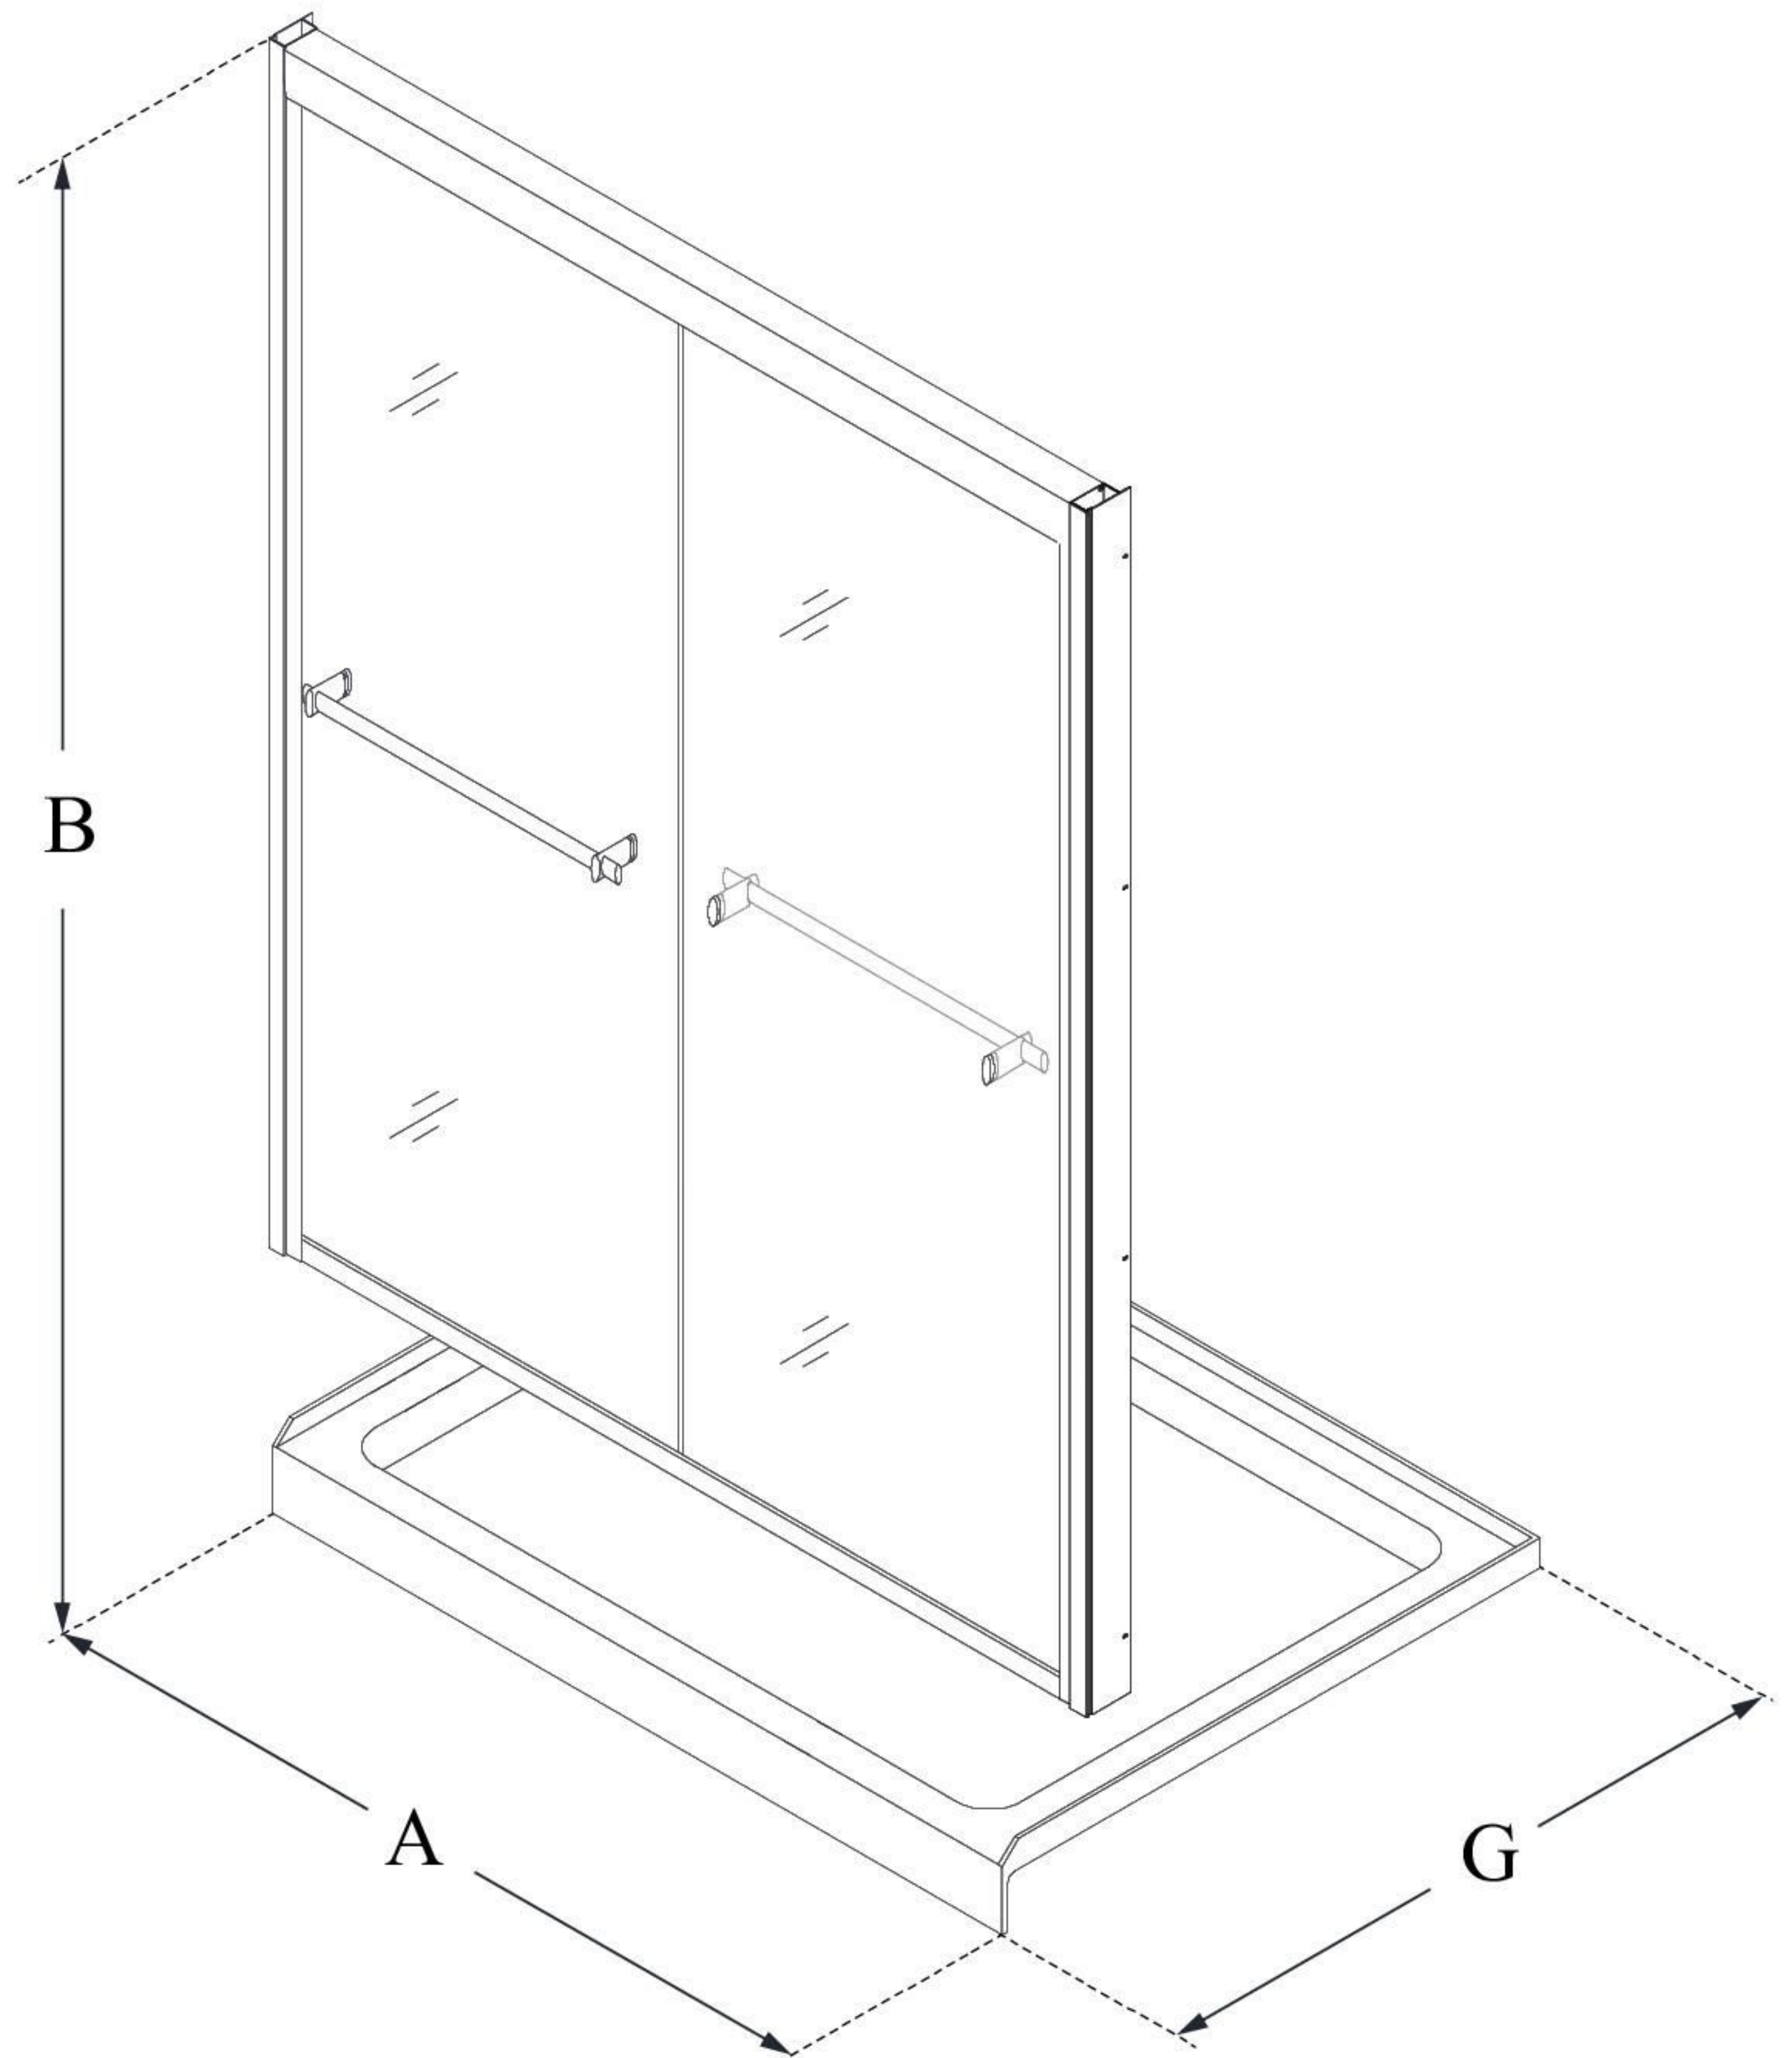

DL-6955

DUET

DreamLine Duet 36 in. D x 48 in.
W x 74 3/4 in. H Bypass Sliding
Shower Door and SlimLine
Shower Base Kit

KIT CONTENTS:

- SHOWER DOOR
- SHOWER BASE

CONFIGURATION DIMENSIONS:

A: 48"
KIT WIDTH

B: 74 3/4"
KIT HEIGHT

G: 36"
KIT DEPTH

AVAILABLE DRAIN LOCATIONS:

- CENTER

For precise drain location, please refer to the
included base technical drawing

DreamLine reserves the right to update or modify the hardware or materials pictured
without prior notice for the purpose of product improvement and customer satisfaction.