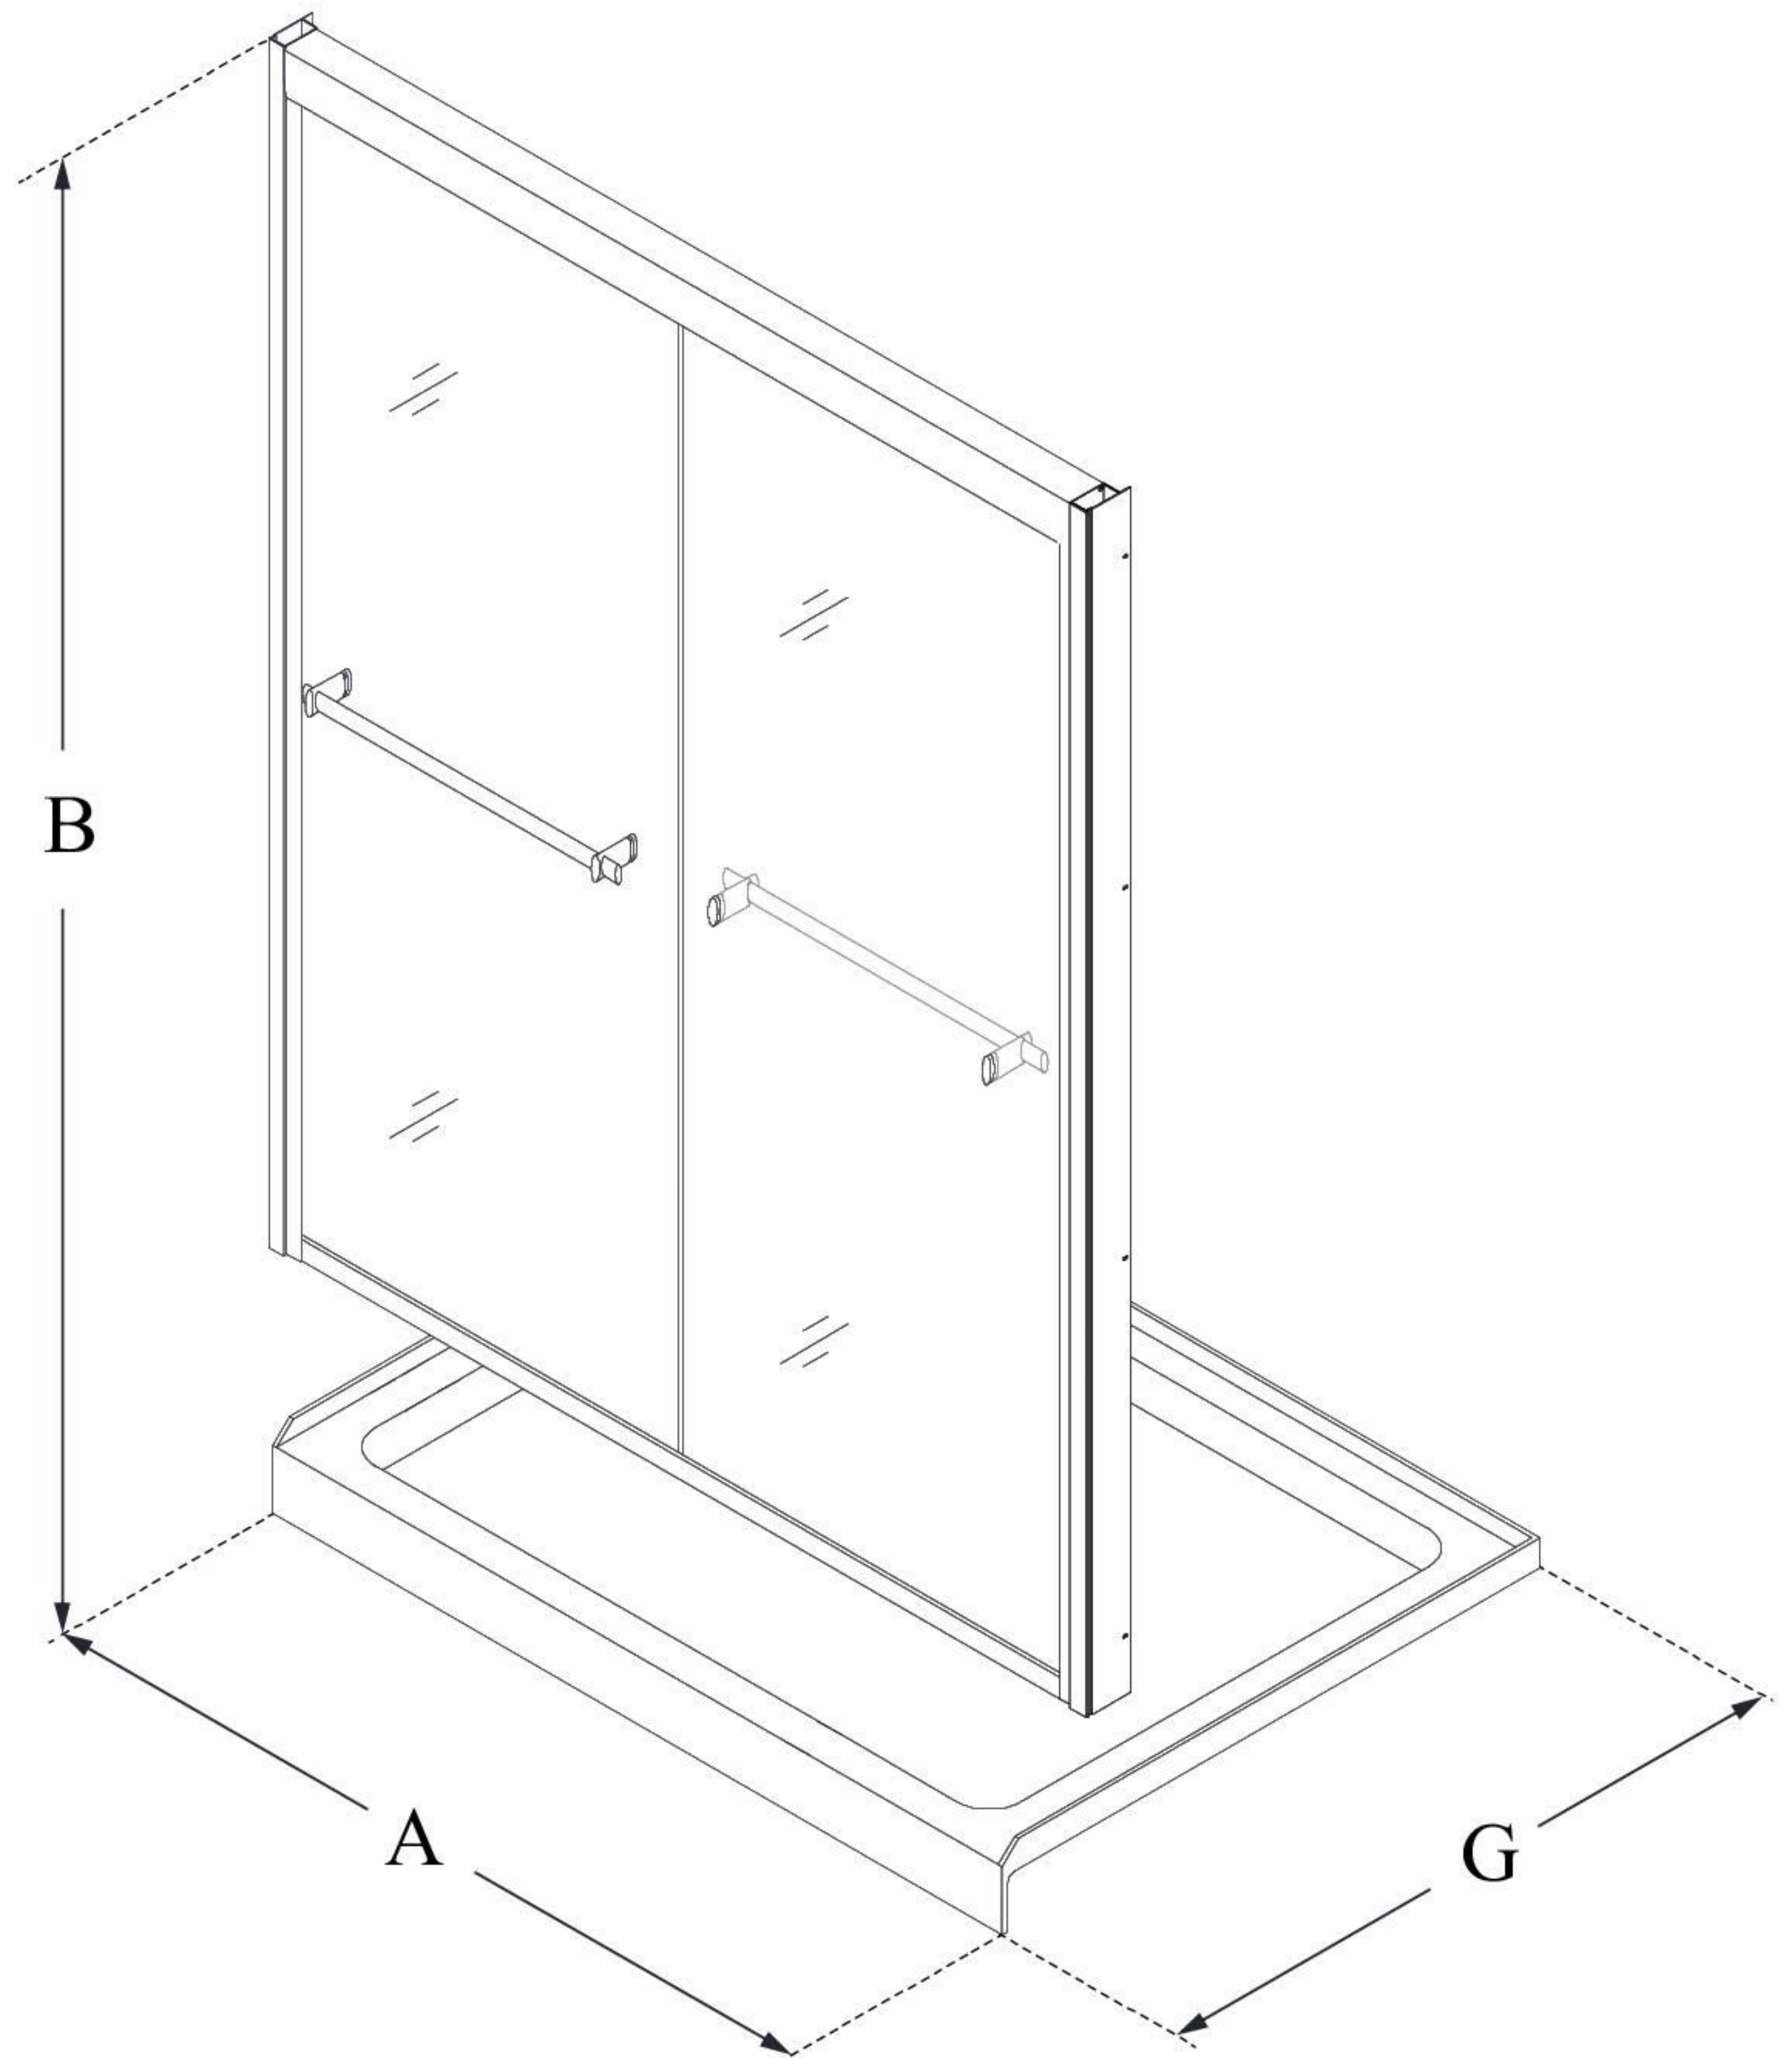

## **DUET**

DreamLine Duet 36 in. D x 60 in.  
W x 74 3/4 in. H Bypass Sliding  
Shower Door and SlimLine  
Shower Base Kit

### **KIT CONTENTS:**

- SHOWER DOOR
- SHOWER BASE

### **CONFIGURATION DIMENSIONS:**

**A: 60"**  
KIT WIDTH

**B: 74 3/4"**  
KIT HEIGHT

**G: 36"**  
KIT DEPTH

### **AVAILABLE DRAIN LOCATIONS:**

- CENTER
- LEFT
- RIGHT

For precise drain location, please refer to the  
included base technical drawing

DreamLine reserves the right to update or modify the hardware or materials pictured  
without prior notice for the purpose of product improvement and customer satisfaction.