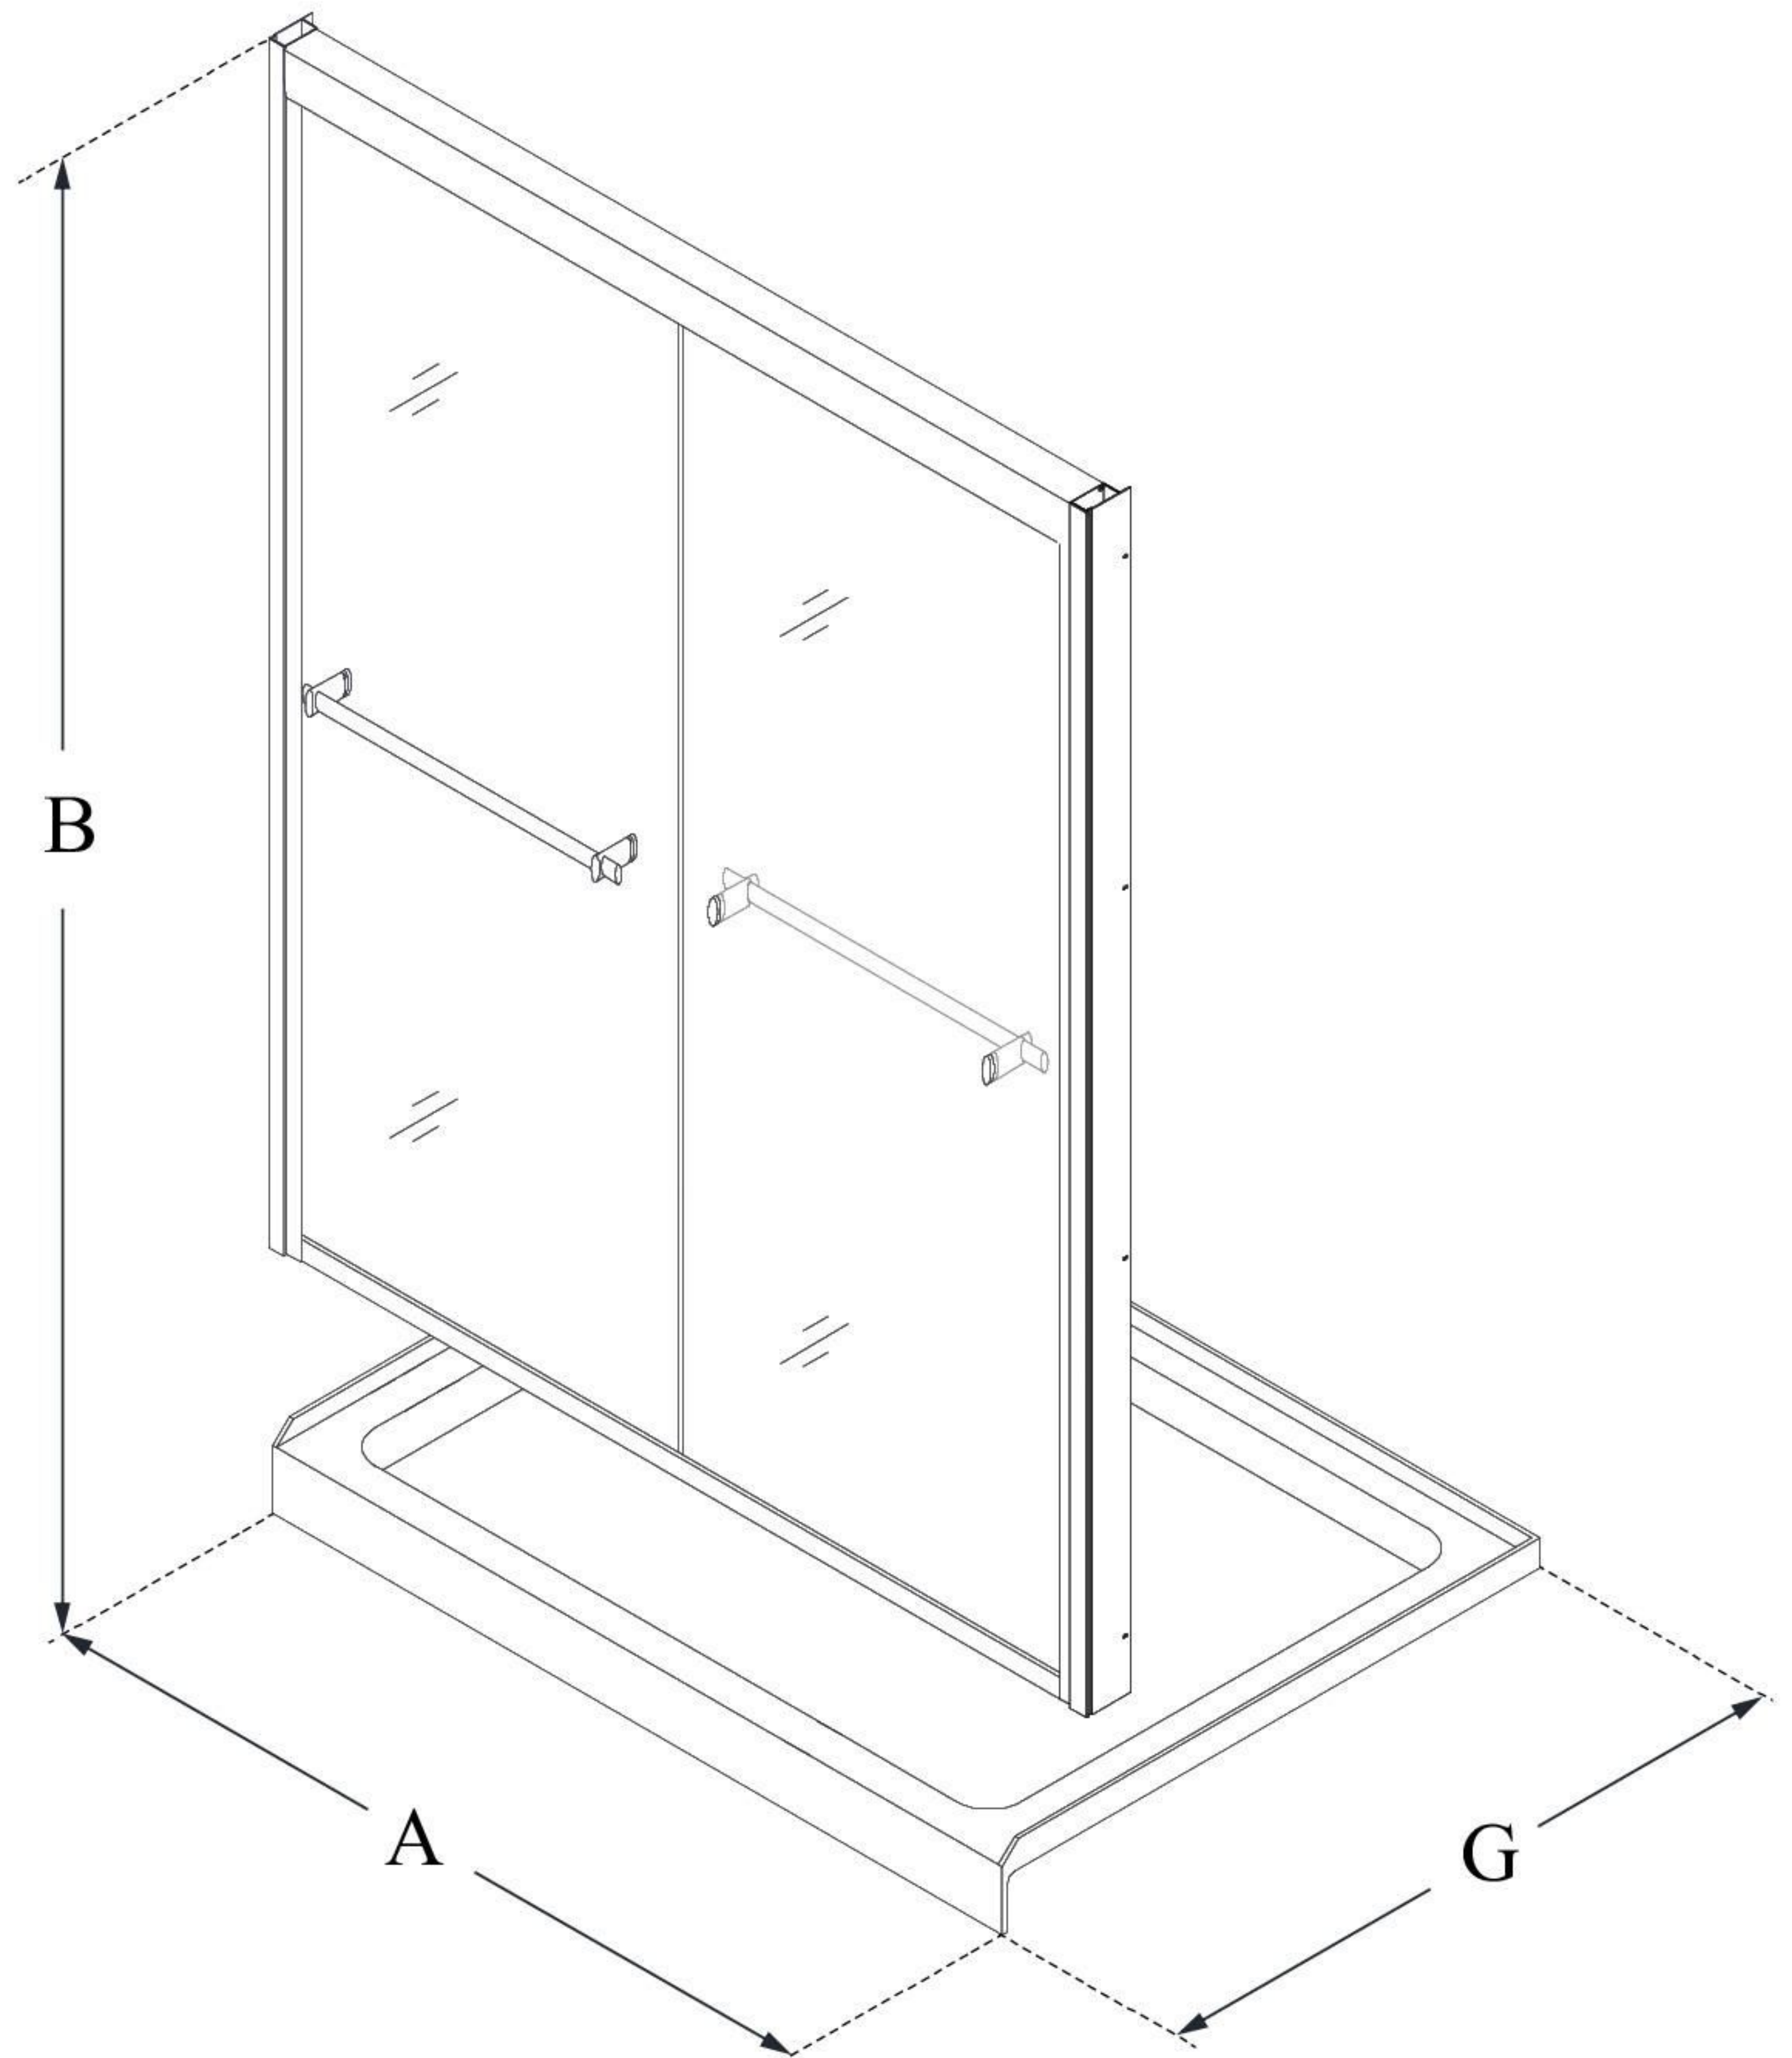

DL-6950

DUET

DreamLine Duet 30 in. D x 60 in.
W x 74 3/4 in. H Bypass Sliding
Shower Door and SlimLine
Shower Base Kit

KIT CONTENTS:

- SHOWER DOOR
- SHOWER BASE

CONFIGURATION DIMENSIONS:

A: 60"
KIT WIDTH

B: 74 3/4"
KIT HEIGHT

G: 30"
KIT DEPTH

AVAILABLE DRAIN LOCATIONS:

- CENTER
- LEFT
- RIGHT

For precise drain location, please refer to the
included base technical drawing

DreamLine reserves the right to update or modify the hardware or materials pictured
without prior notice for the purpose of product improvement and customer satisfaction.