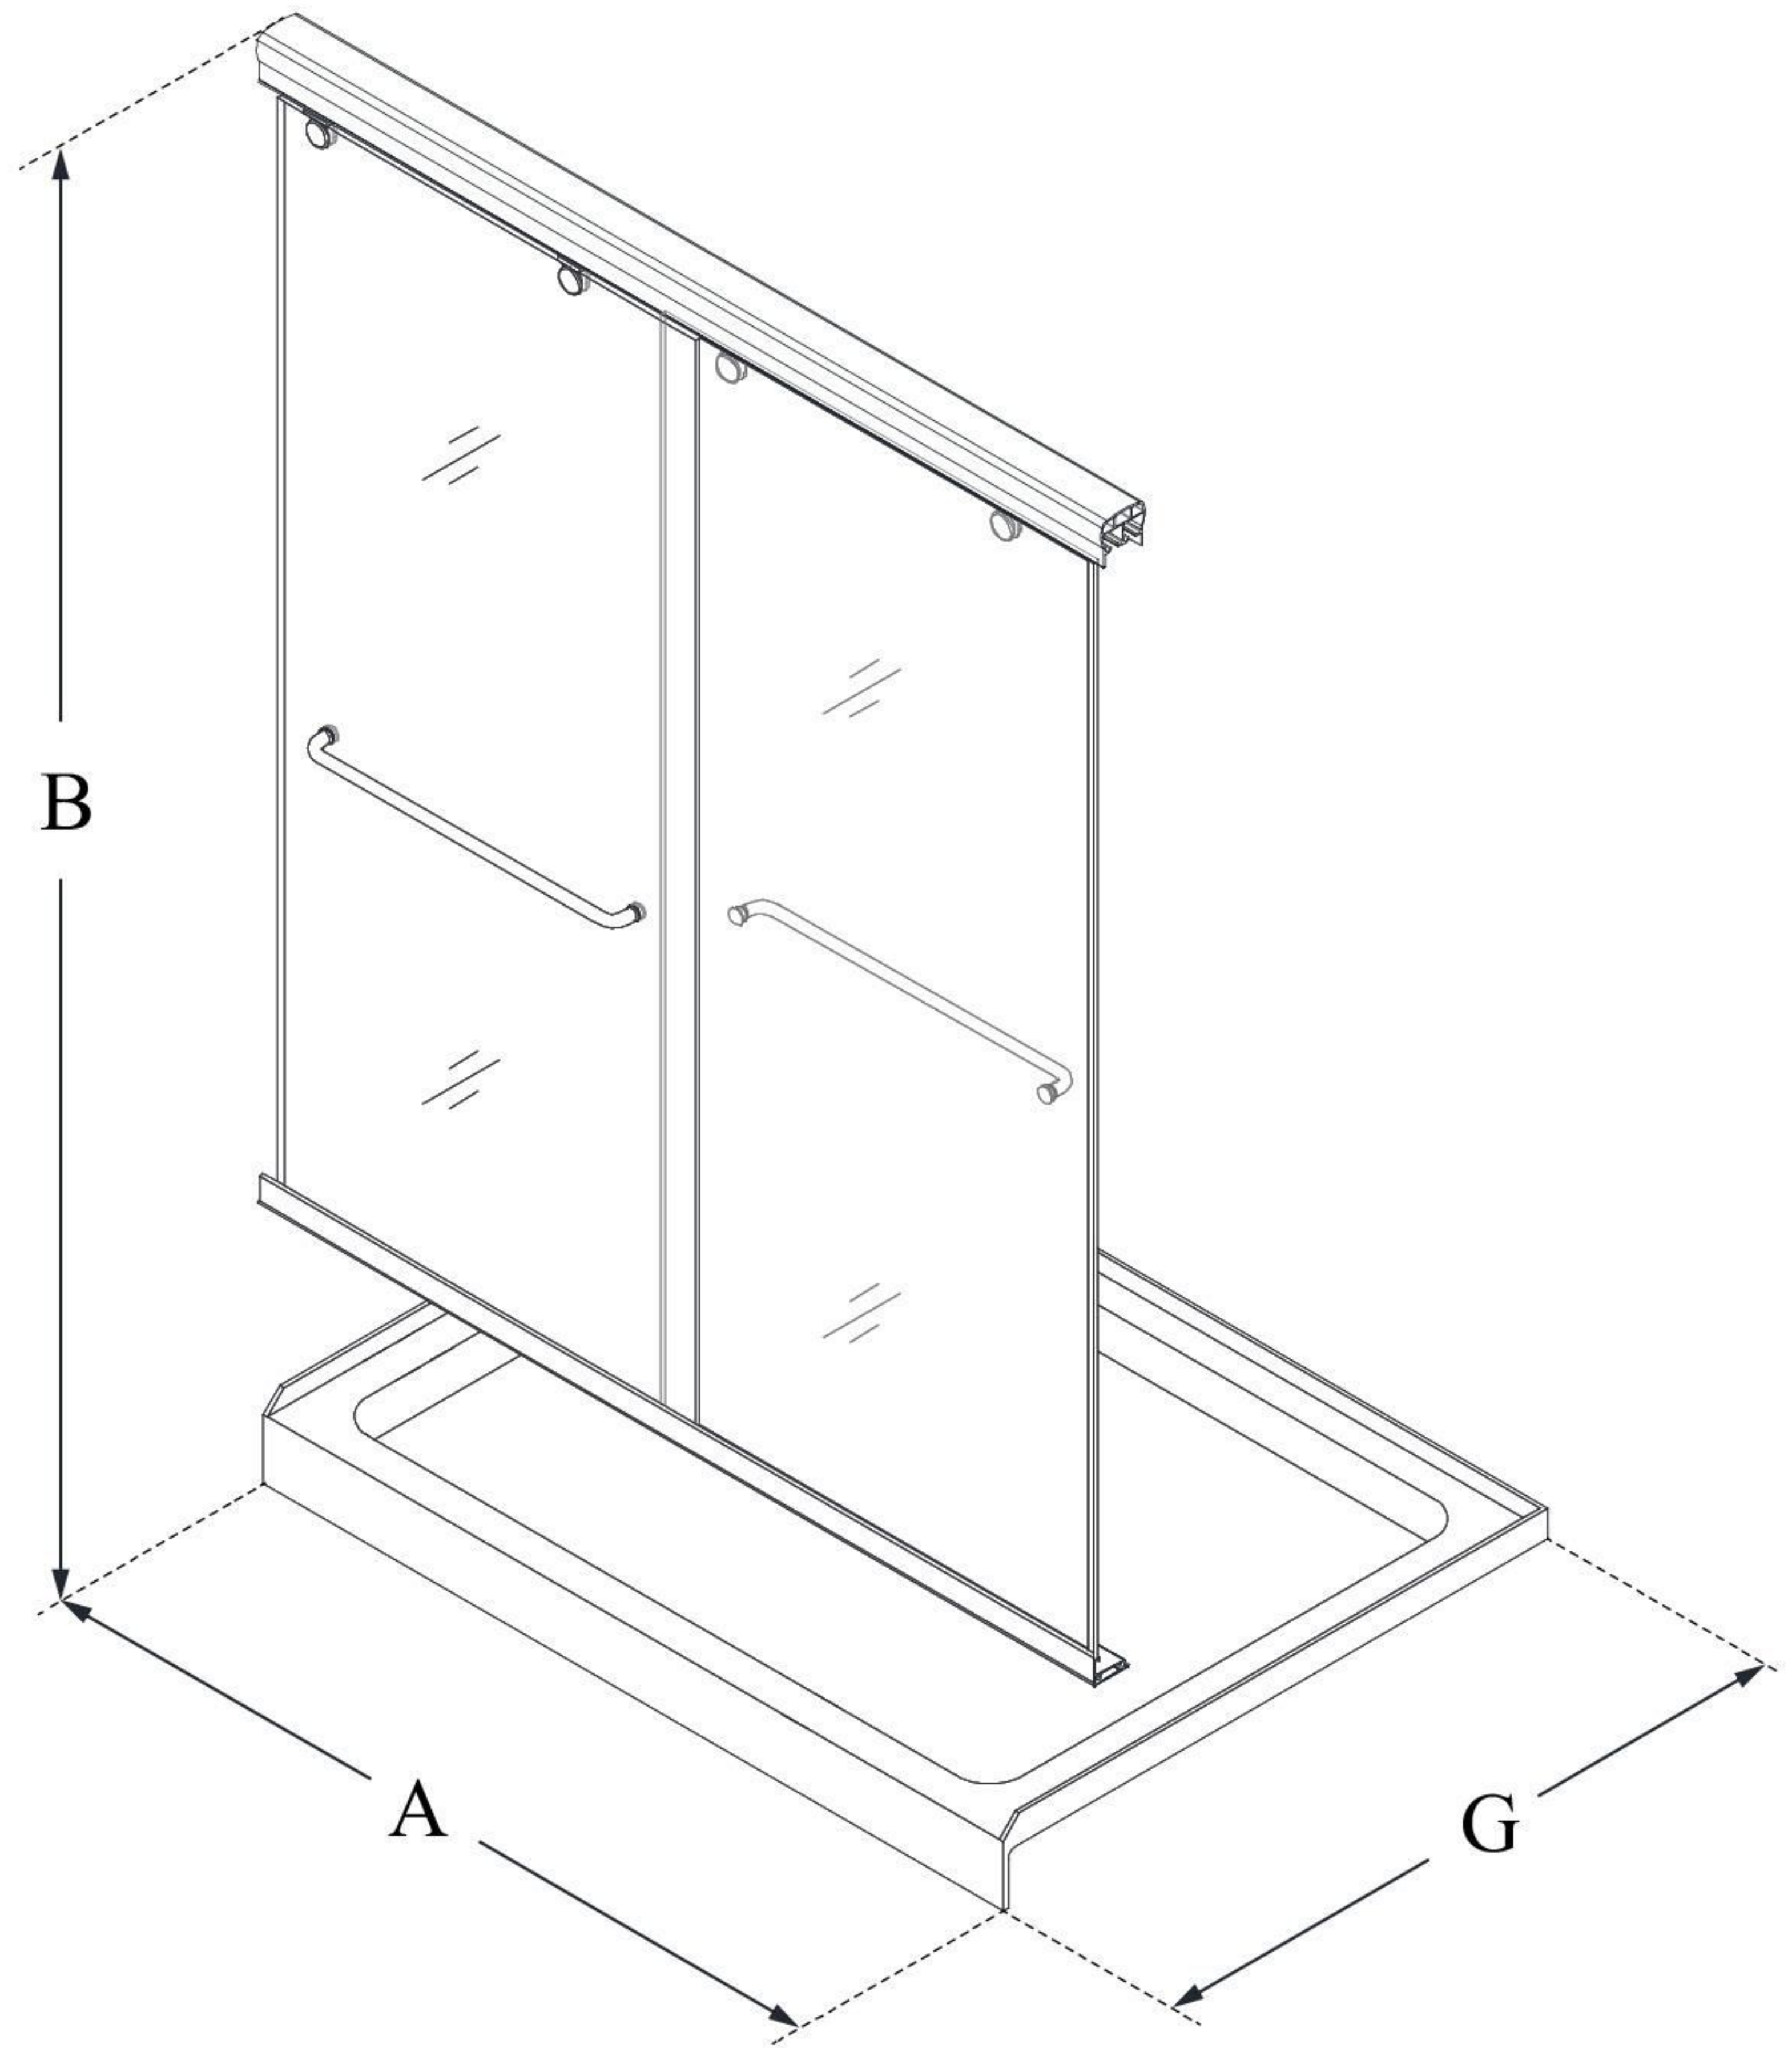

DL-6942

CHARISMA

DreamLine Charisma 34 in. D x
60 in. W x 78 3/4 in. H Frameless
Bypass Sliding Shower Door and
SlimLine Shower Base Kit

KIT CONTENTS:

- SHOWER DOOR
- SHOWER BASE

CONFIGURATION DIMENSIONS:

A: 60"
KIT WIDTH

B: 78 3/4"
KIT HEIGHT

G: 34"
KIT DEPTH

AVAILABLE DRAIN LOCATIONS:

- CENTER
- LEFT
- RIGHT

For precise drain location, please refer to the
included base technical drawing

DreamLine reserves the right to update or modify the hardware or materials pictured
without prior notice for the purpose of product improvement and customer satisfaction.