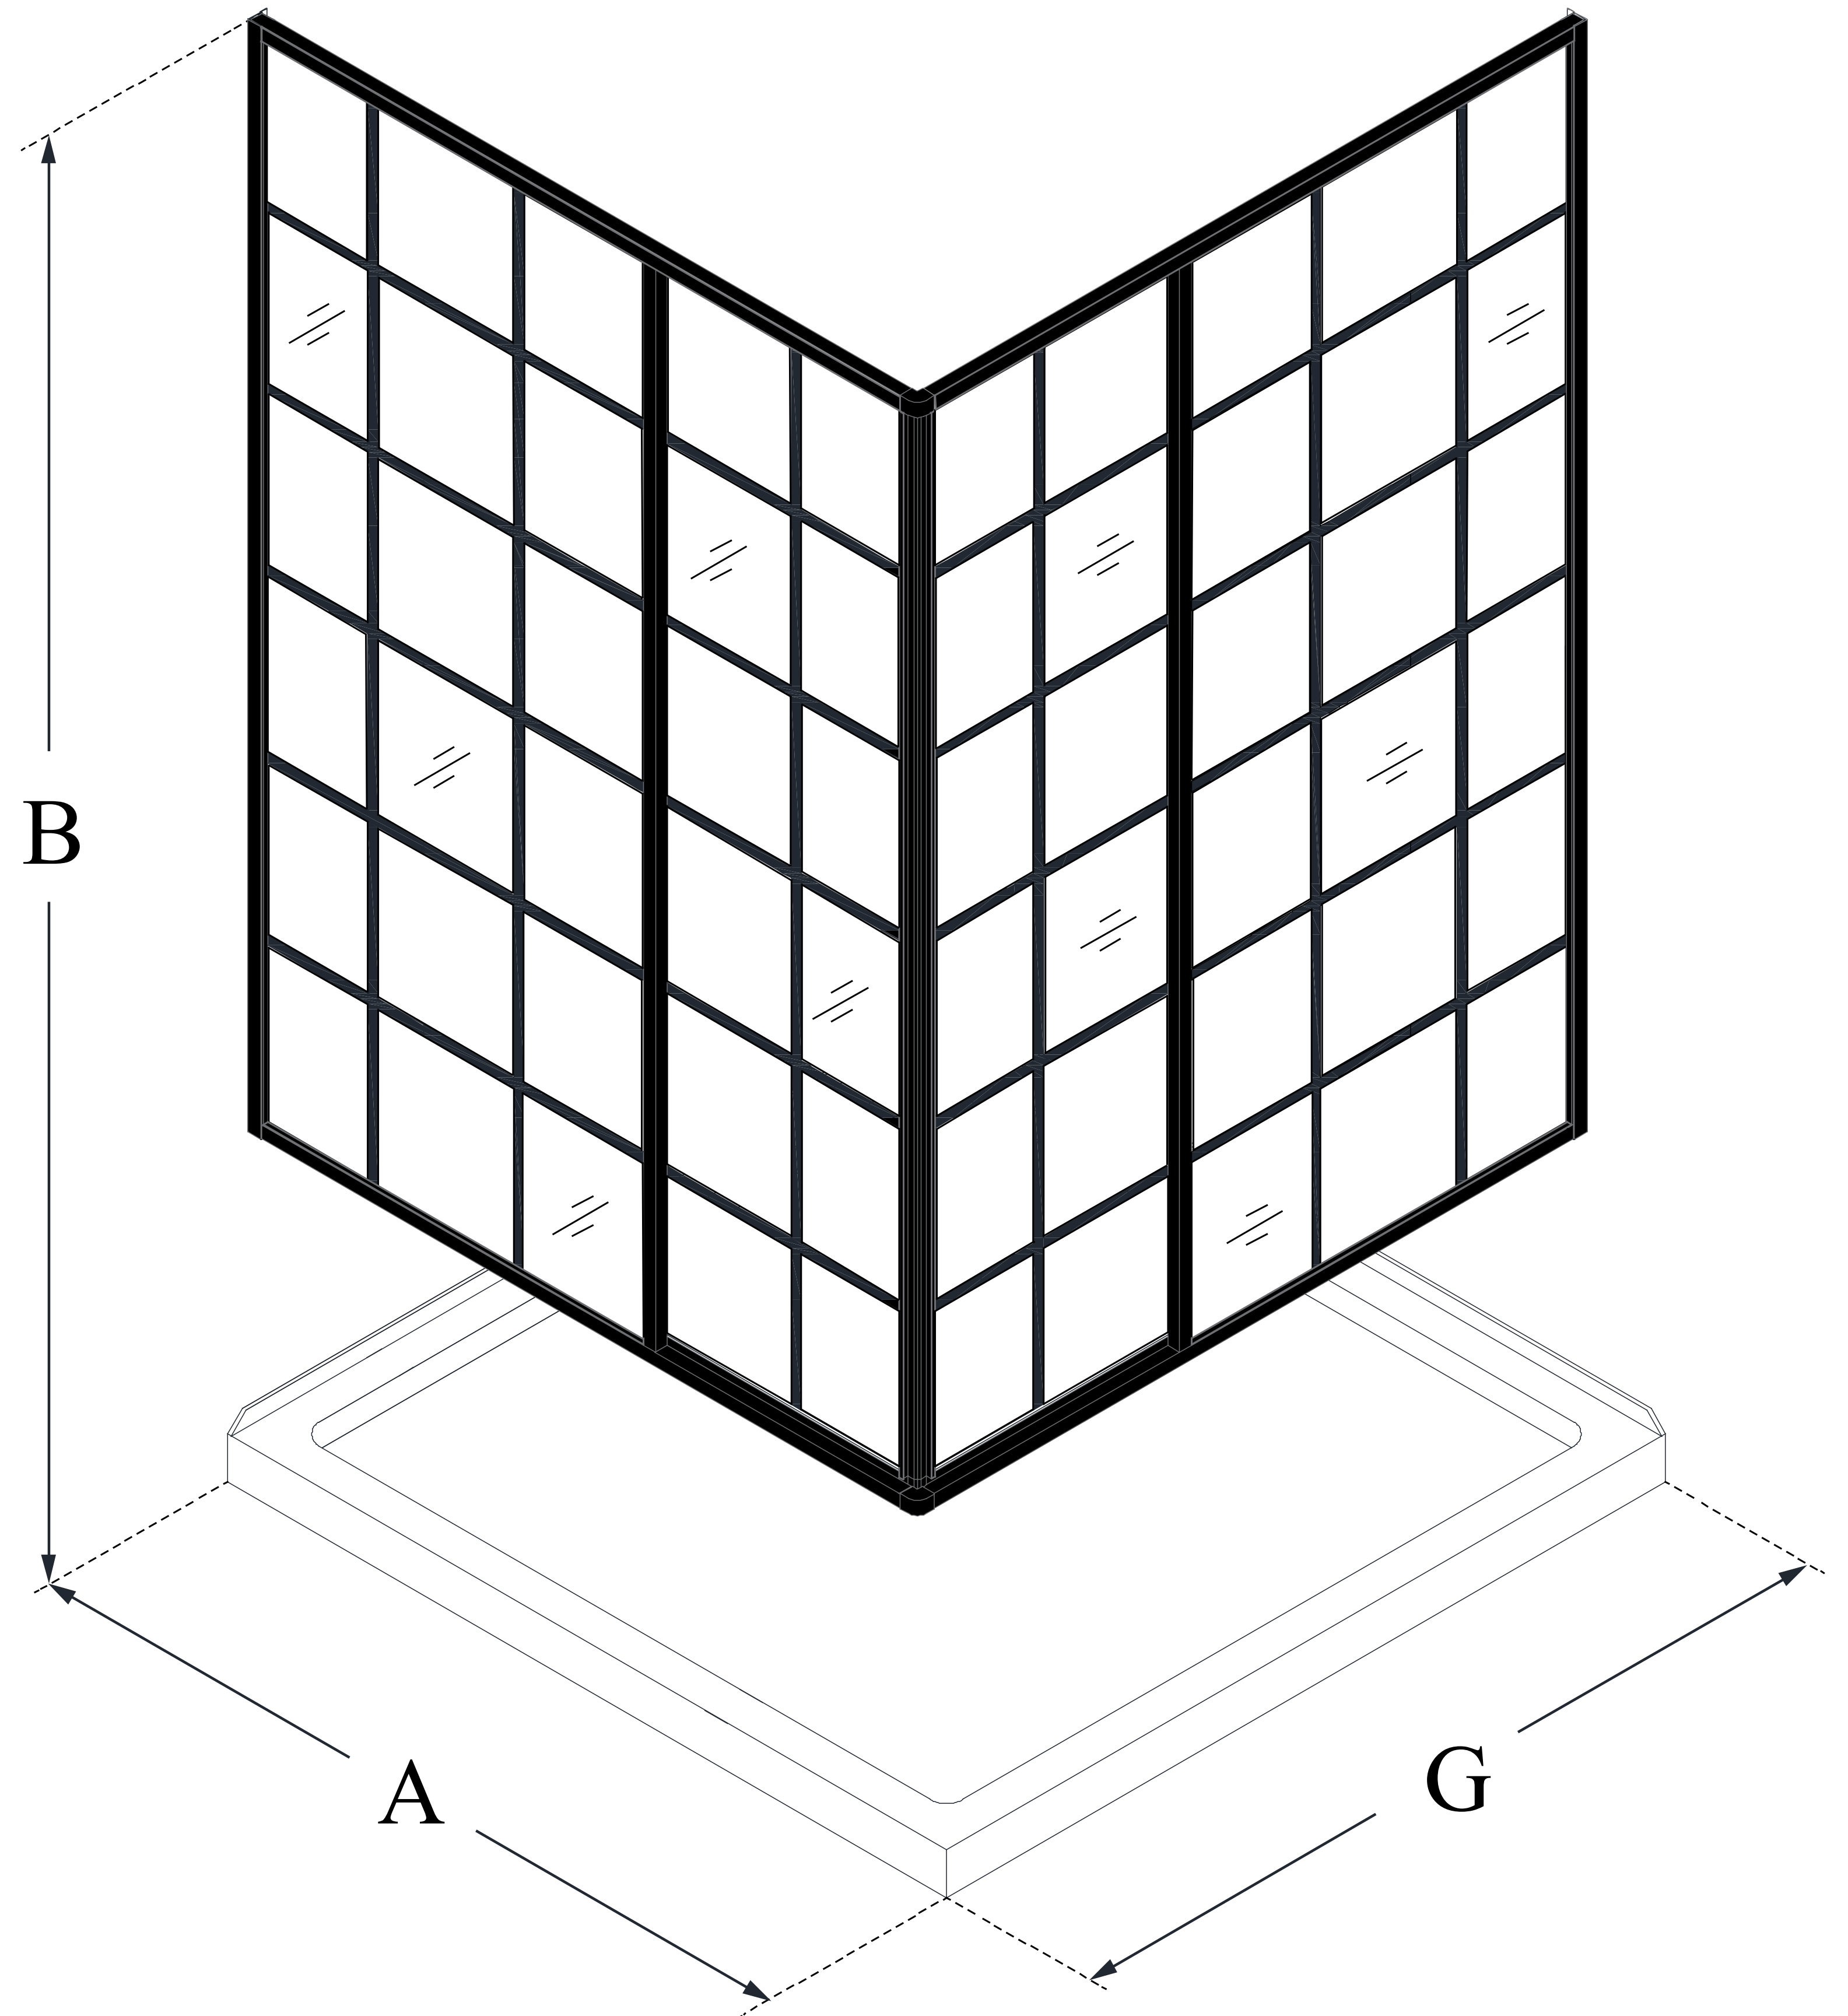

DL-6790

FRENCH CORNER

DreamLine French Corner 42 in.
D x 42 in. W x 74 3/4 in. H Framed
Sliding Shower Enclosure and
Shower Base Kit

KIT CONTENTS:

- SHOWER ENCLOSURE
- SHOWER BASE

CONFIGURATION DIMENSIONS:

A: 42 in.

KIT WIDTH

B: 74 3/4 in.

KIT HEIGHT

G: 42 in.

KIT DEPTH

AVAILABLE DRAIN LOCATIONS:

- CORNER

For precise drain location, please refer to the
included base technical drawing

DreamLine reserves the right to update or modify the hardware or materials pictured
without prior notice for the purpose of product improvement and customer satisfaction.