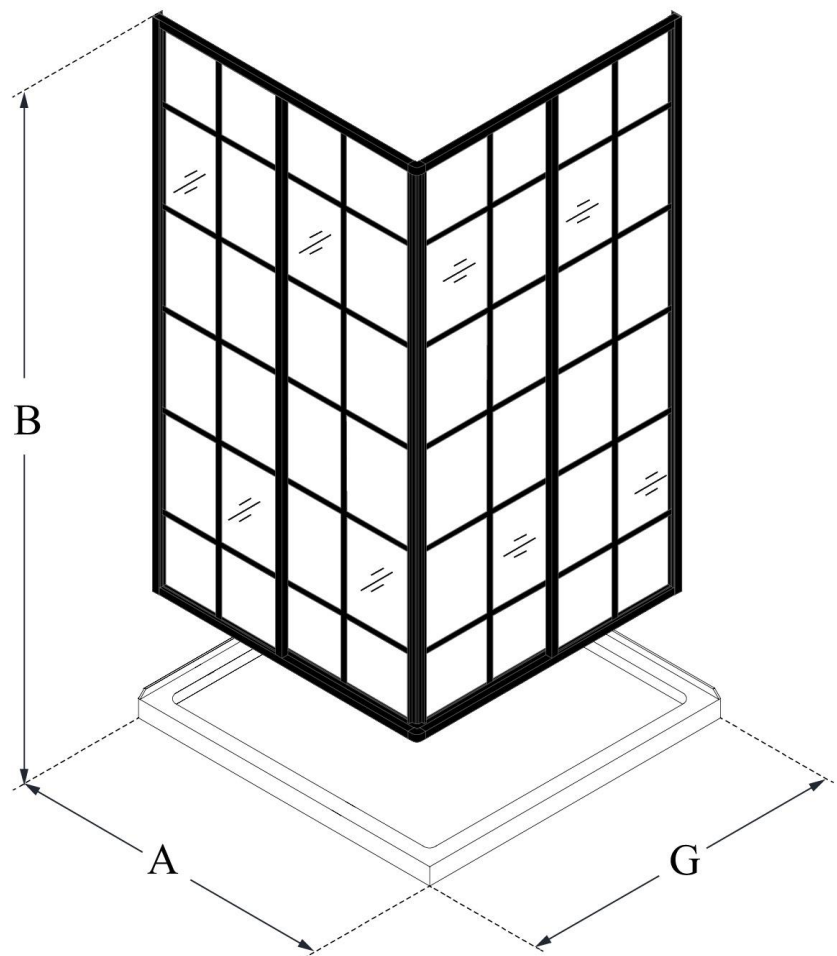

DL-6789

FRENCH CORNER

DreamLine French Corner 36 in.
D x 36 in. W x 74 3/4 in. H Framed
Sliding Shower Enclosure and
Shower Base Kit

KIT CONTENTS:

- SHOWER ENCLOSURE
- SHOWER BASE

CONFIGURATION DIMENSIONS:

A: 36"
KIT WIDTH

B: 74 3/4"
KIT HEIGHT

G: 36"
KIT DEPTH

AVAILABLE DRAIN LOCATIONS:
- CORNER

For precise drain location, please refer to the
included base technical drawing

DreamLine reserves the right to update or modify the hardware or materials pictured
without prior notice for the purpose of product improvement and customer satisfaction.