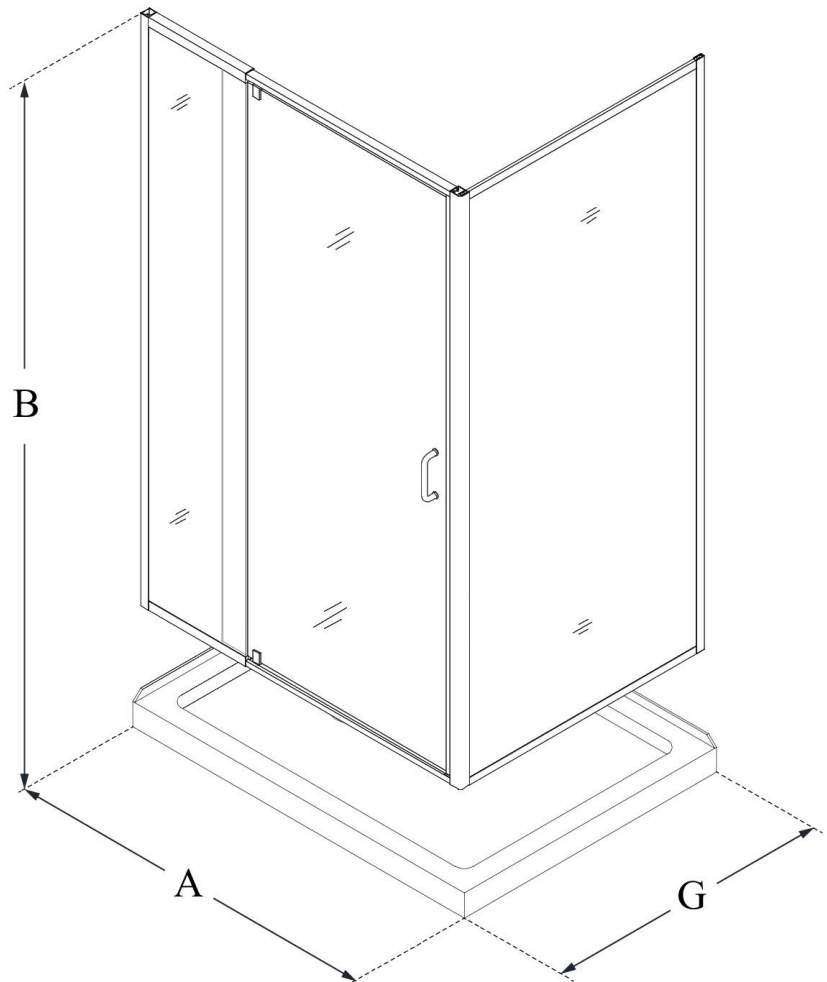

DL-6719

FLEX

DreamLine Flex 36 in. D x 48 in.
W x 74 3/4 in. H Semi-Frameless
Pivot Shower Enclosure and
SlimLine Shower Base Kit

KIT CONTENTS:

- SHOWER ENCLOSURE
- SHOWER BASE

CONFIGURATION DIMENSIONS:

A: 48"

KIT WIDTH

B: 74 3/4"

KIT HEIGHT

G: 36"

KIT DEPTH

AVAILABLE DRAIN LOCATIONS:

- LEFT
- RIGHT

For precise drain location, please refer to the
included base technical drawing