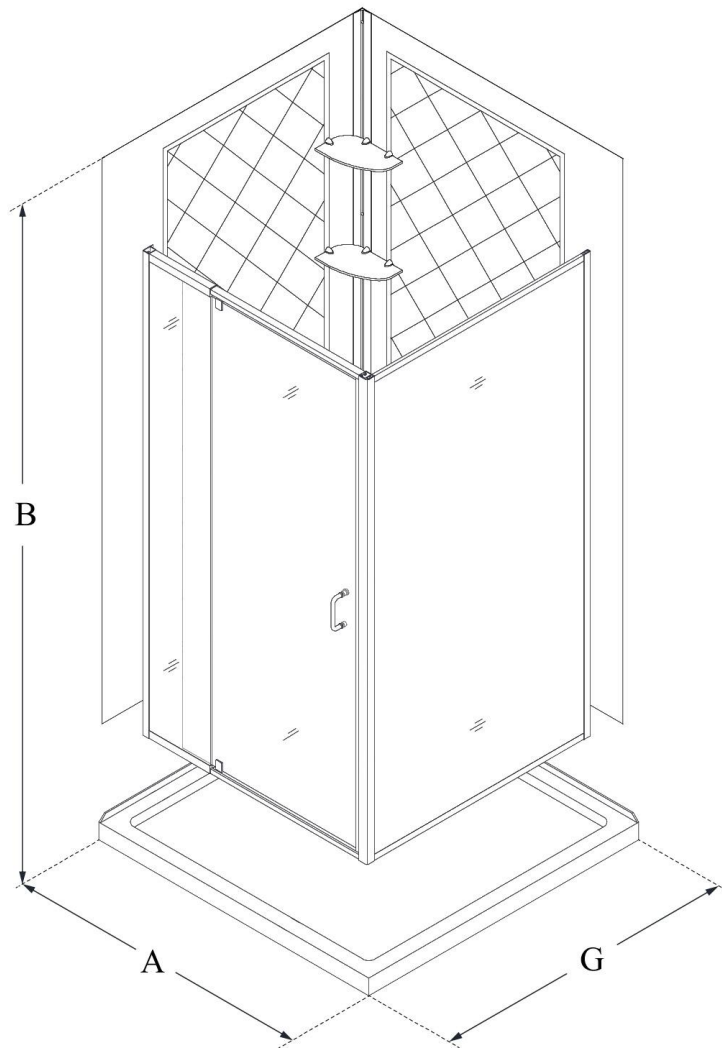

## FLEX

DreamLine Flex 32 in. D x 32 in.  
W x 76 3/4 in. H Semi-Frameless  
Pivot Shower Enclosure, SlimLine  
Shower Base and Backwall Kit

### KIT CONTENTS:

- SHOWER ENCLOSURE
- SHOWER BASE
- QWALL BACKWALLS

### CONFIGURATION DIMENSIONS:

**A: 32"**

KIT WIDTH

**B: 76 3/4"**

KIT HEIGHT

**G: 32"**

KIT DEPTH

### AVAILABLE DRAIN LOCATIONS:

- CORNER

For precise drain location, please refer to the  
included base technical drawing

DreamLine reserves the right to update or modify the hardware or materials pictured  
without prior notice for the purpose of product improvement and customer satisfaction.