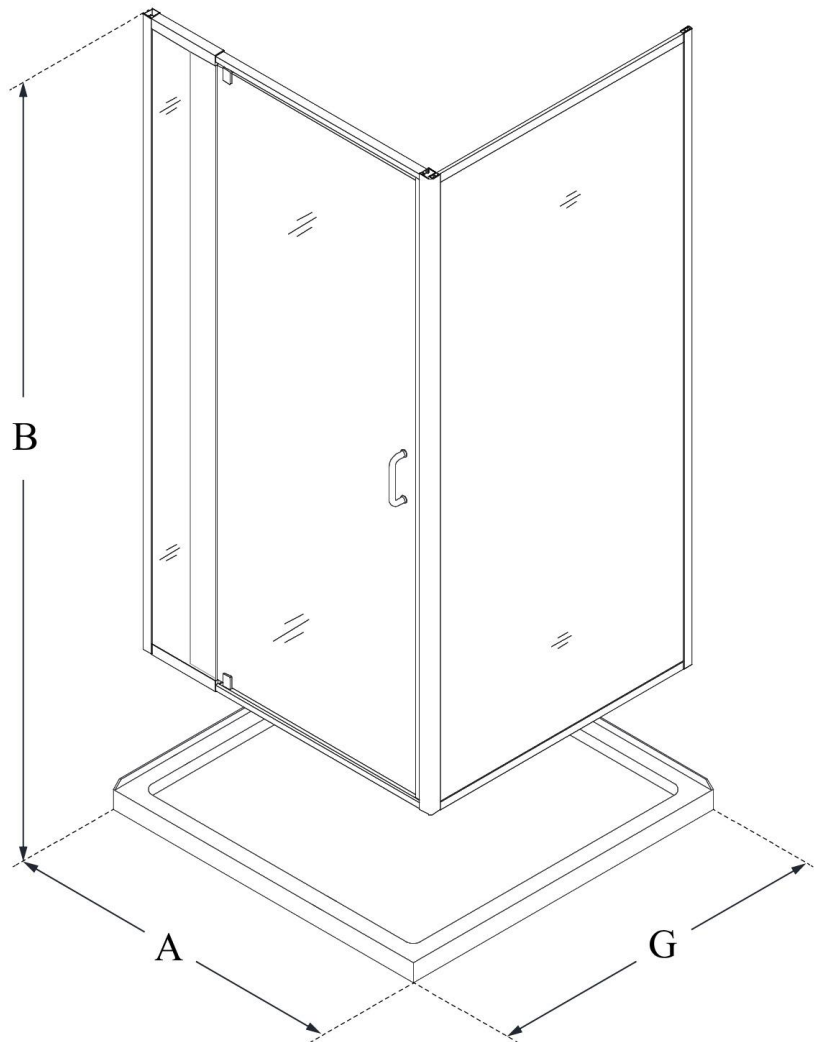

DL-6715

FLEX

DreamLine Flex 36 in. D x 36 in.
W x 74 3/4 in. H Semi-Frameless
Pivot Shower Enclosure and
SlimLine Shower Base Kit

KIT CONTENTS:

- SHOWER ENCLOSURE
- SHOWER BASE

CONFIGURATION DIMENSIONS:

A: 36"

KIT WIDTH

B: 74 3/4"

KIT HEIGHT

G: 36"

KIT DEPTH

AVAILABLE DRAIN LOCATIONS:

- CORNER

For precise drain location, please refer to the
included base technical drawing