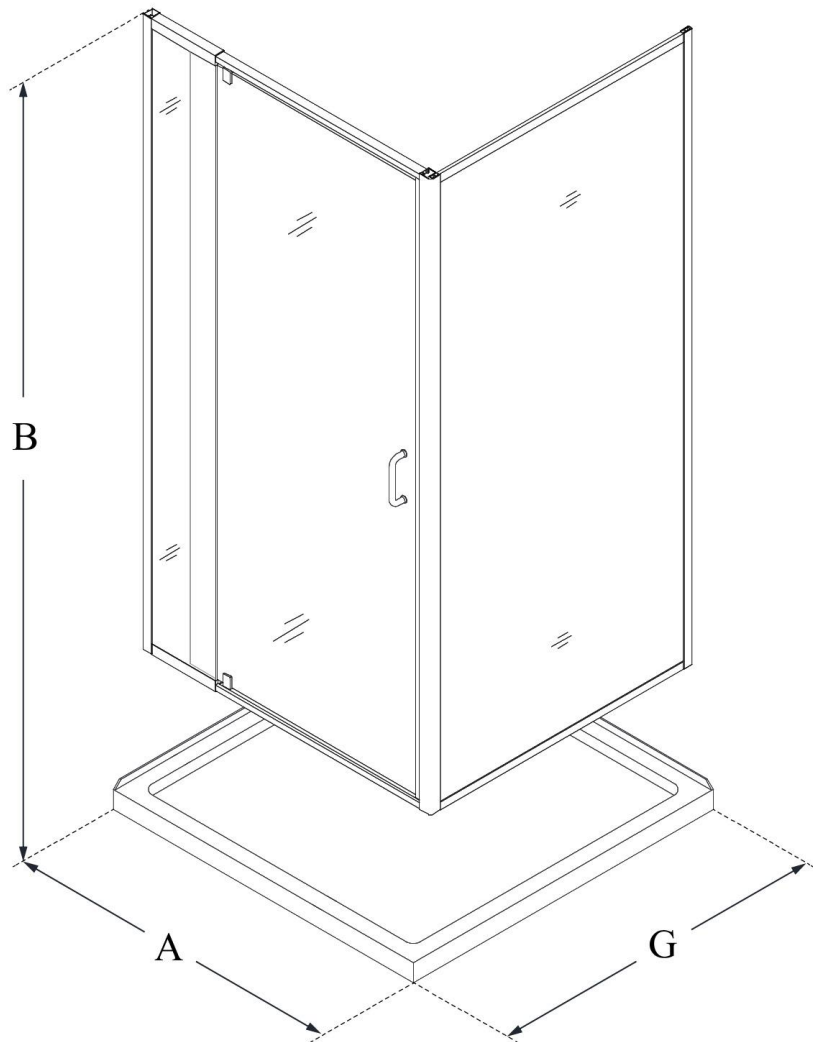

DL-6715

FLEX

DreamLine Flex 36 in. D x 36 in.
W x 74 3/4 in. H Semi-Frameless
Pivot Shower Enclosure and
SlimLine Shower Base Kit

KIT CONTENTS:

- SHOWER ENCLOSURE
- SHOWER BASE

CONFIGURATION DIMENSIONS:

A: 36"

KIT WIDTH

B: 74 3/4"

KIT HEIGHT

G: 36"

KIT DEPTH

AVAILABLE DRAIN LOCATIONS:

- CORNER

For precise drain location, please refer to the
included base technical drawing

DreamLine reserves the right to update or modify the hardware or materials pictured
without prior notice for the purpose of product improvement and customer satisfaction.