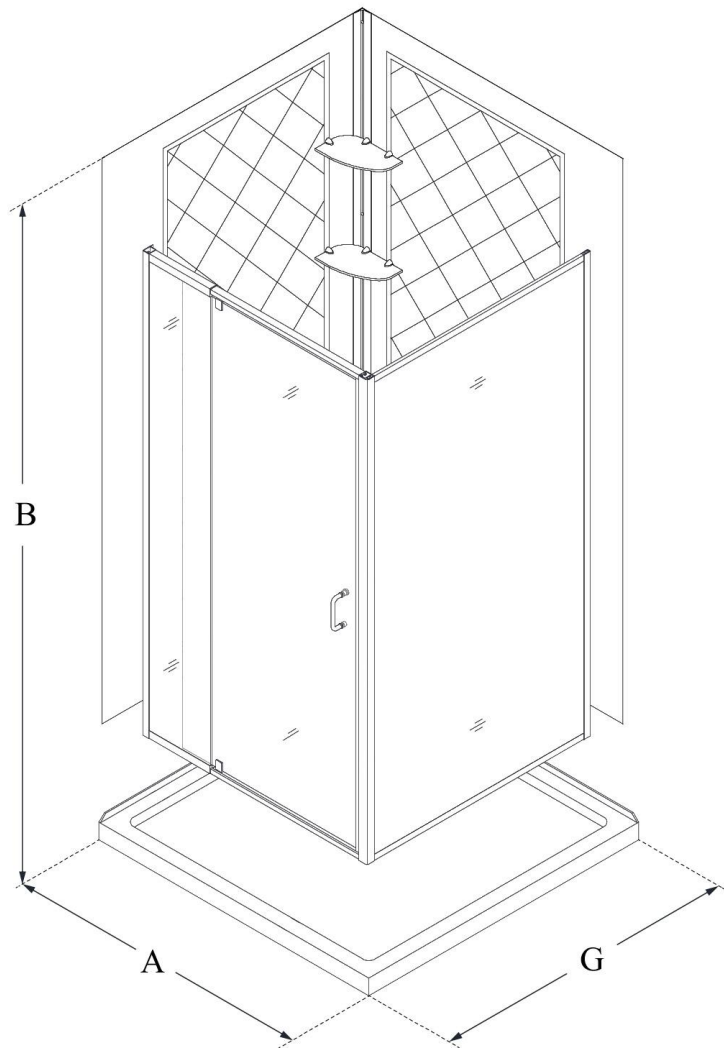

DL-6716

FLEX

DreamLine Flex 32 in. D x 32 in.
W x 76 3/4 in. H Semi-Frameless
Pivot Shower Enclosure, SlimLine
Shower Base and Backwall Kit

KIT CONTENTS:

- SHOWER ENCLOSURE
- SHOWER BASE
- QWALL BACKWALLS

CONFIGURATION DIMENSIONS:

A: 32"

KIT WIDTH

B: 76 3/4"

KIT HEIGHT

G: 32"

KIT DEPTH

AVAILABLE DRAIN LOCATIONS:

- CORNER

For precise drain location, please refer to the
included base technical drawing

DreamLine reserves the right to update or modify the hardware or materials pictured
without prior notice for the purpose of product improvement and customer satisfaction.