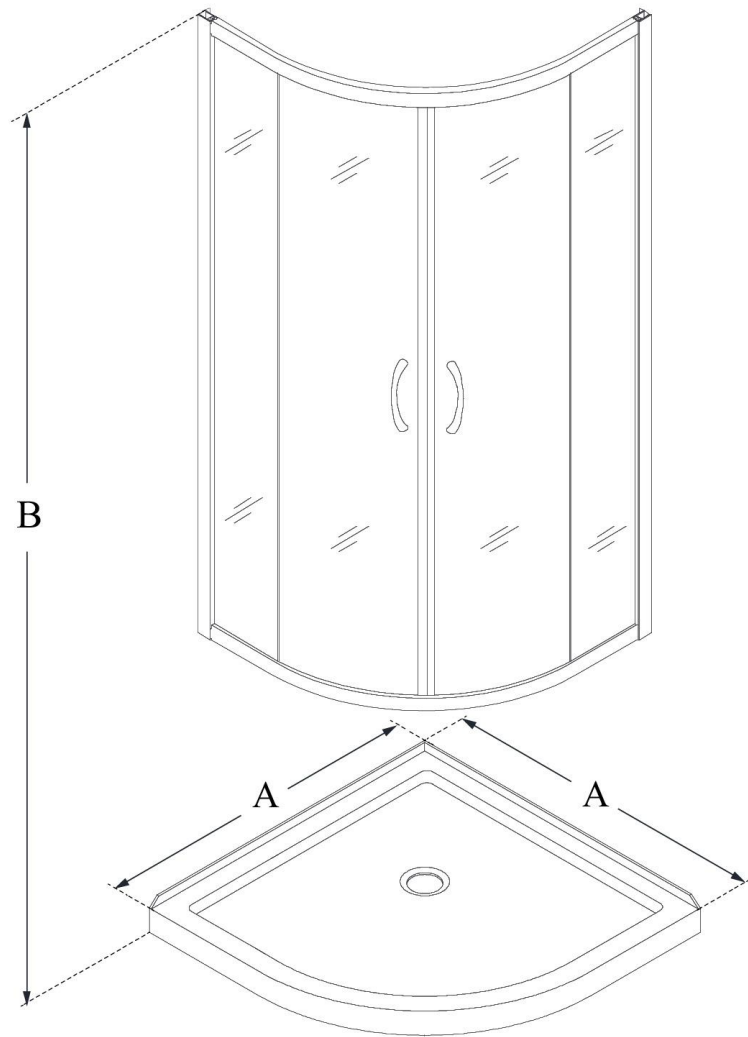

### CONFIGURATION DIMENSIONS:

**A: 36"**

KIT WIDTH

**B: 74 3/4"**

KIT HEIGHT

**G: 36"**

KIT DEPTH

### CONFIGURATION DIMENSIONS:

**A: 38"**

KIT WIDTH

**B: 74 3/4"**

KIT HEIGHT

**G: 38"**

KIT DEPTH

### AVAILABLE DRAIN LOCATIONS:

- CORNER

For precise drain location, please refer to the included base technical drawing

DreamLine reserves the right to update or modify the hardware or materials pictured without prior notice for the purpose of product improvement and customer satisfaction.