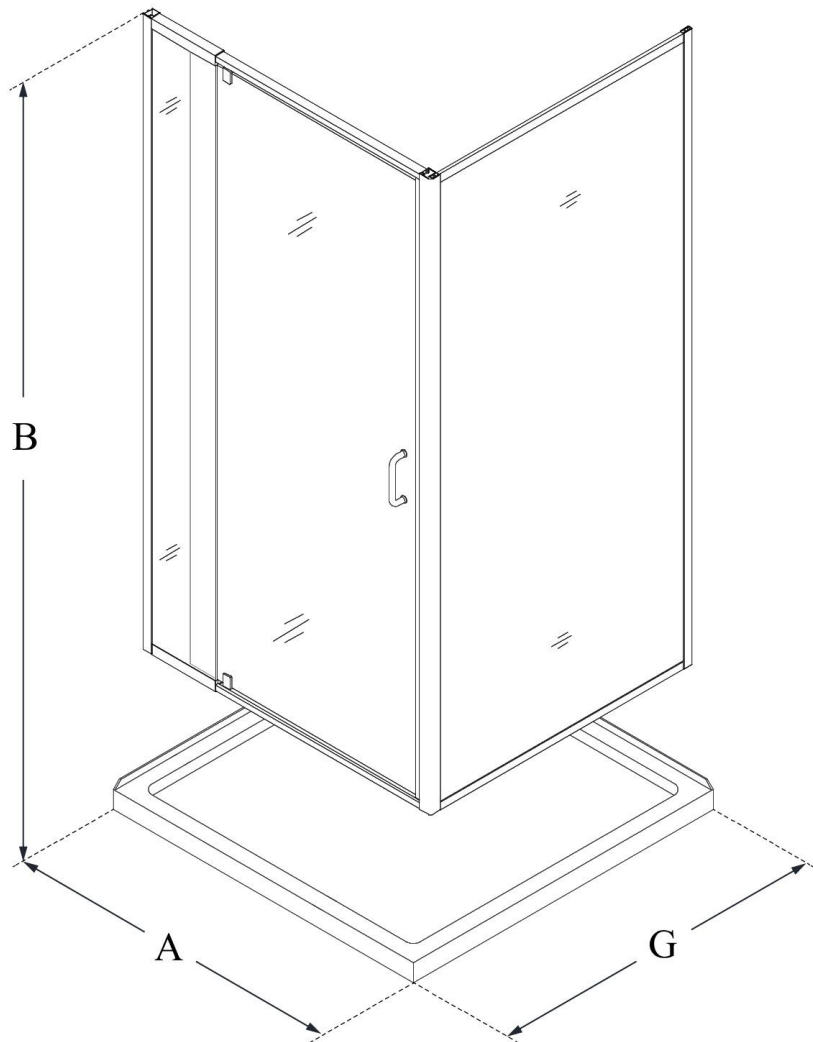

DL-6714

FLEX

DreamLine Flex 32 in. D x 32 in.
W x 74 3/4 in. H Semi-Frameless
Pivot Shower Enclosure and
SlimLine Shower Base Kit

KIT CONTENTS:

- SHOWER ENCLOSURE
- SHOWER BASE

CONFIGURATION DIMENSIONS:

A: 32"

KIT WIDTH

B: 74 3/4"

KIT HEIGHT

G: 32"

KIT DEPTH

AVAILABLE DRAIN LOCATIONS:

- CORNER

For precise drain location, please refer to the
included base technical drawing

DreamLine reserves the right to update or modify the hardware or materials pictured
without prior notice for the purpose of product improvement and customer satisfaction.