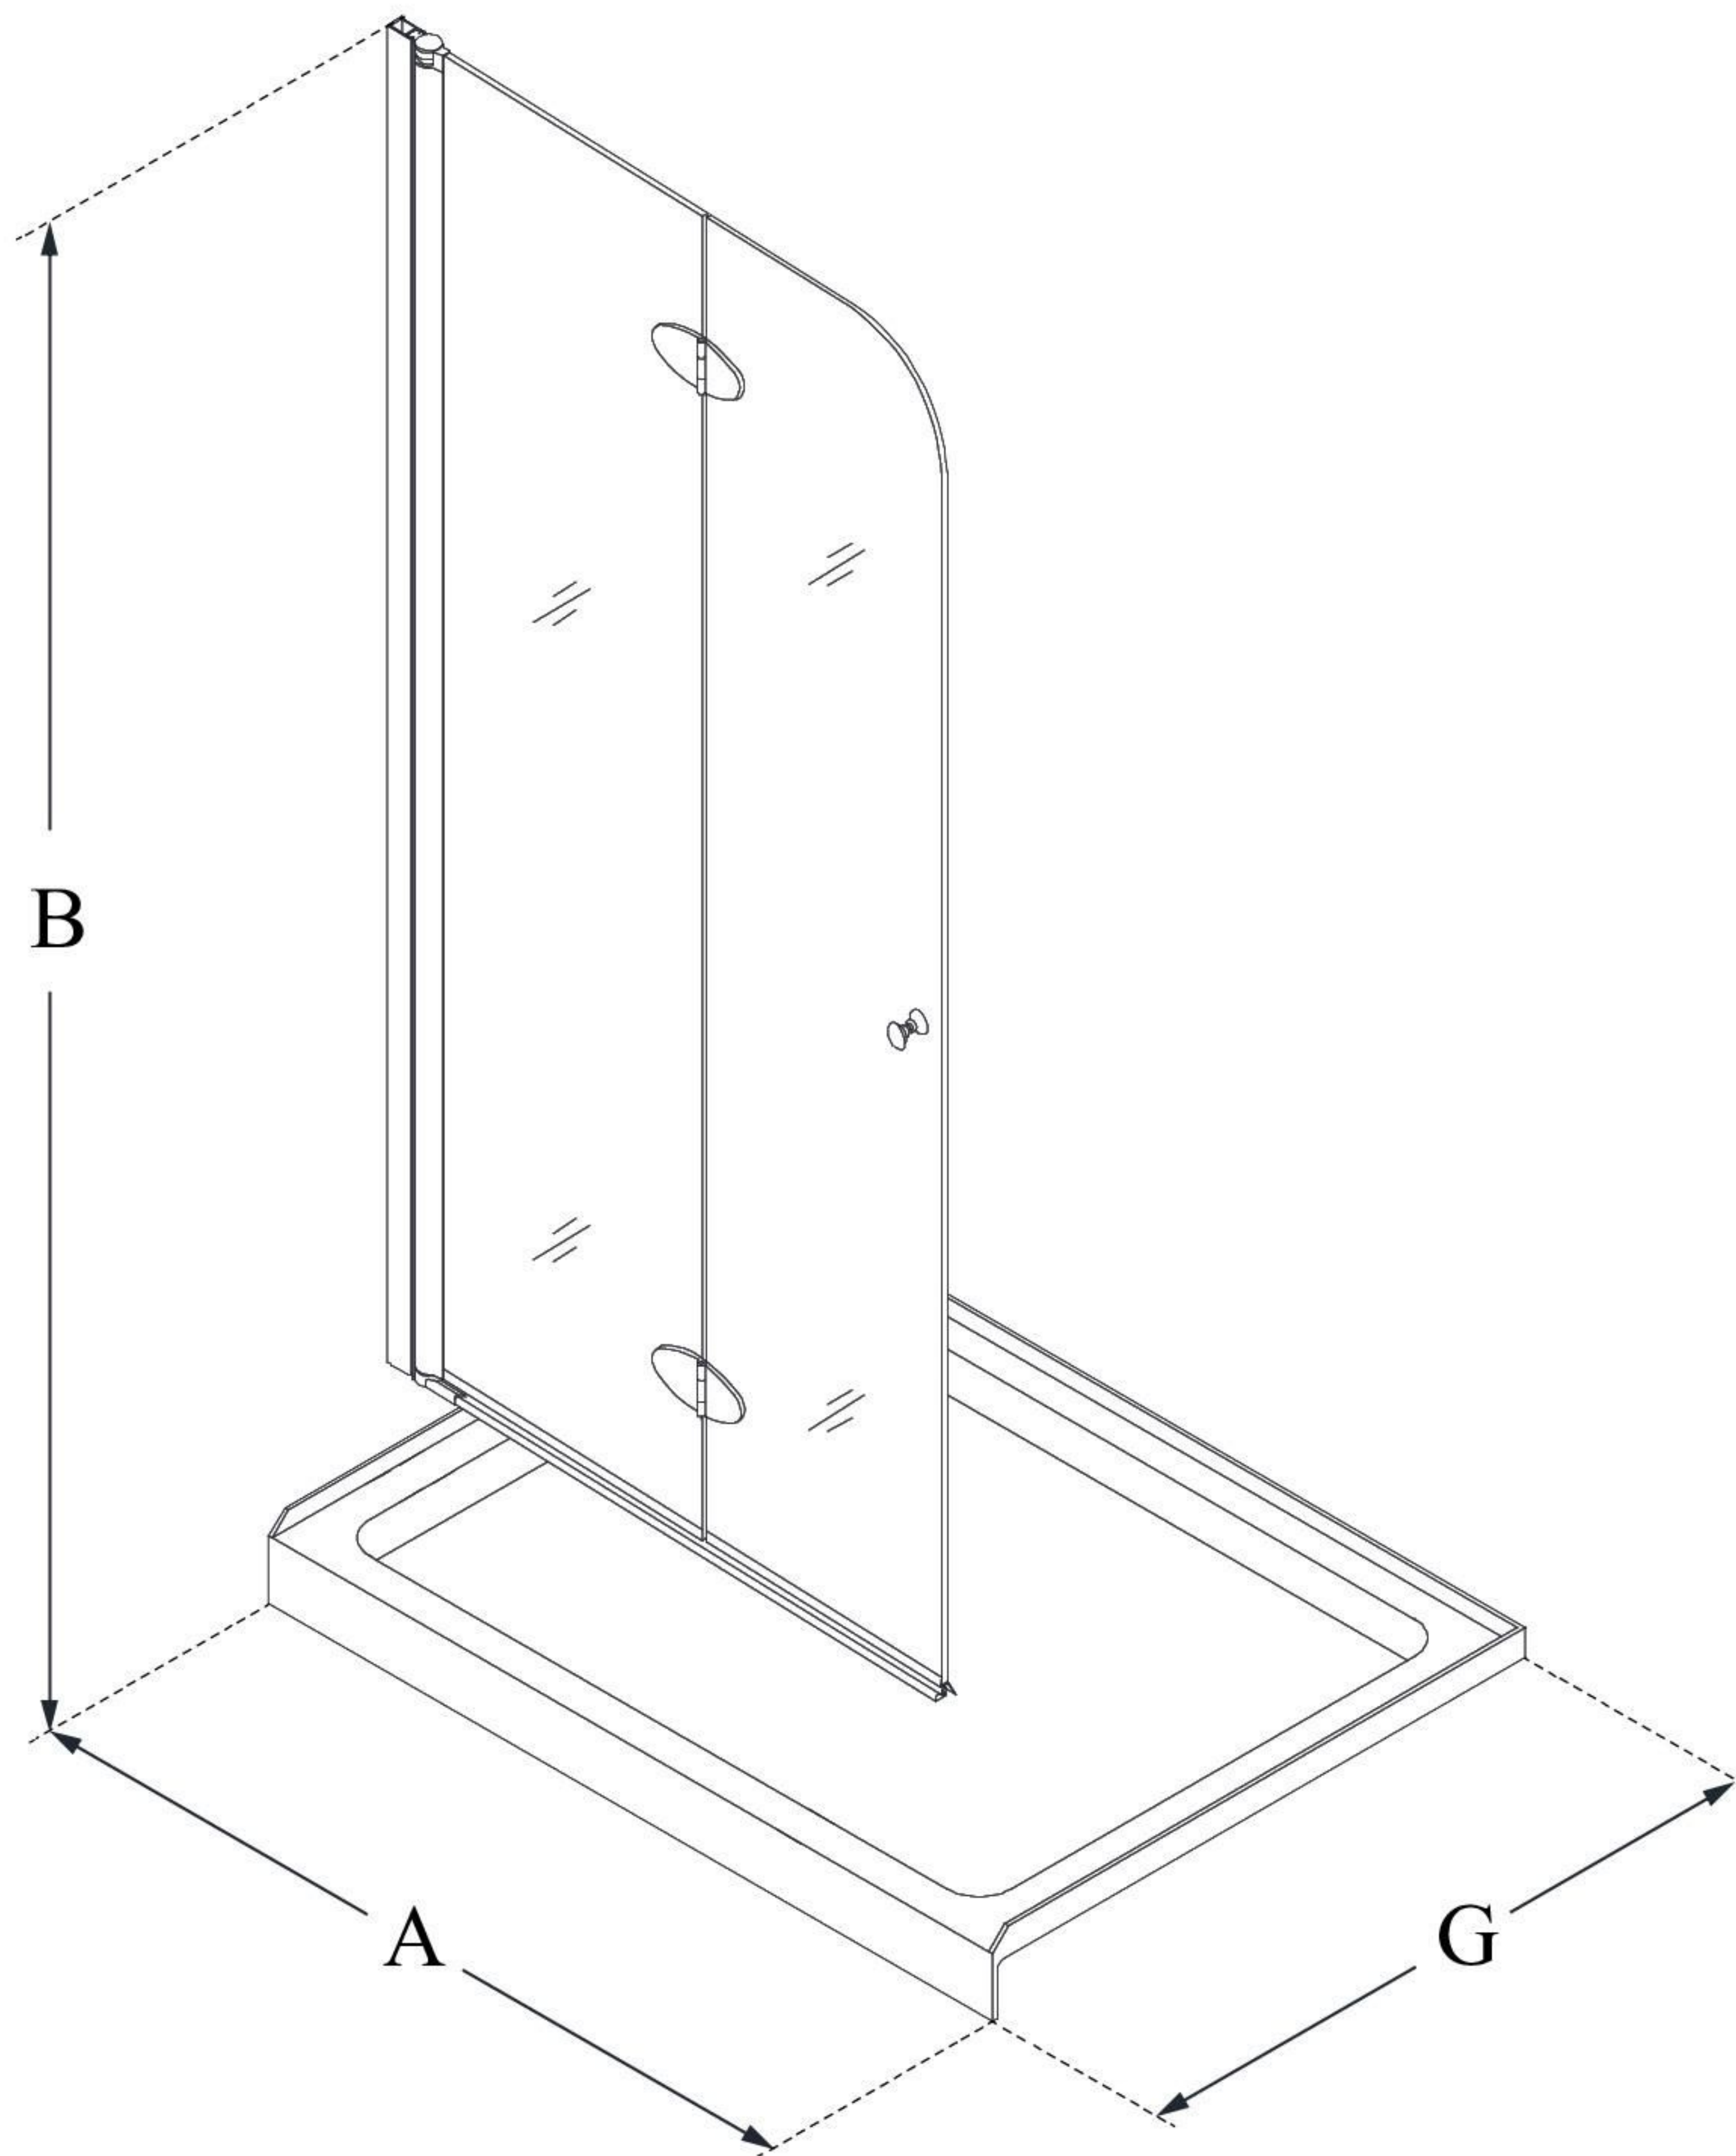

DL-6529

AQUA FOLD

DreamLine Aqua Fold 32 in. D x
32 in. W x 74 3/4 in. H Frameless
Bi-Fold Shower Door and SlimLine
Shower Base Kit

KIT CONTENTS:

- SHOWER DOOR
- SHOWER BASE

CONFIGURATION DIMENSIONS:

A: 32"
KIT WIDTH

B: 74 3/4"
KIT HEIGHT

G: 32"
KIT DEPTH

AVAILABLE DRAIN LOCATIONS:

- CENTER

For precise drain location, please refer to the
included base technical drawing

DreamLine reserves the right to update or modify the hardware or materials pictured
without prior notice for the purpose of product improvement and customer satisfaction.