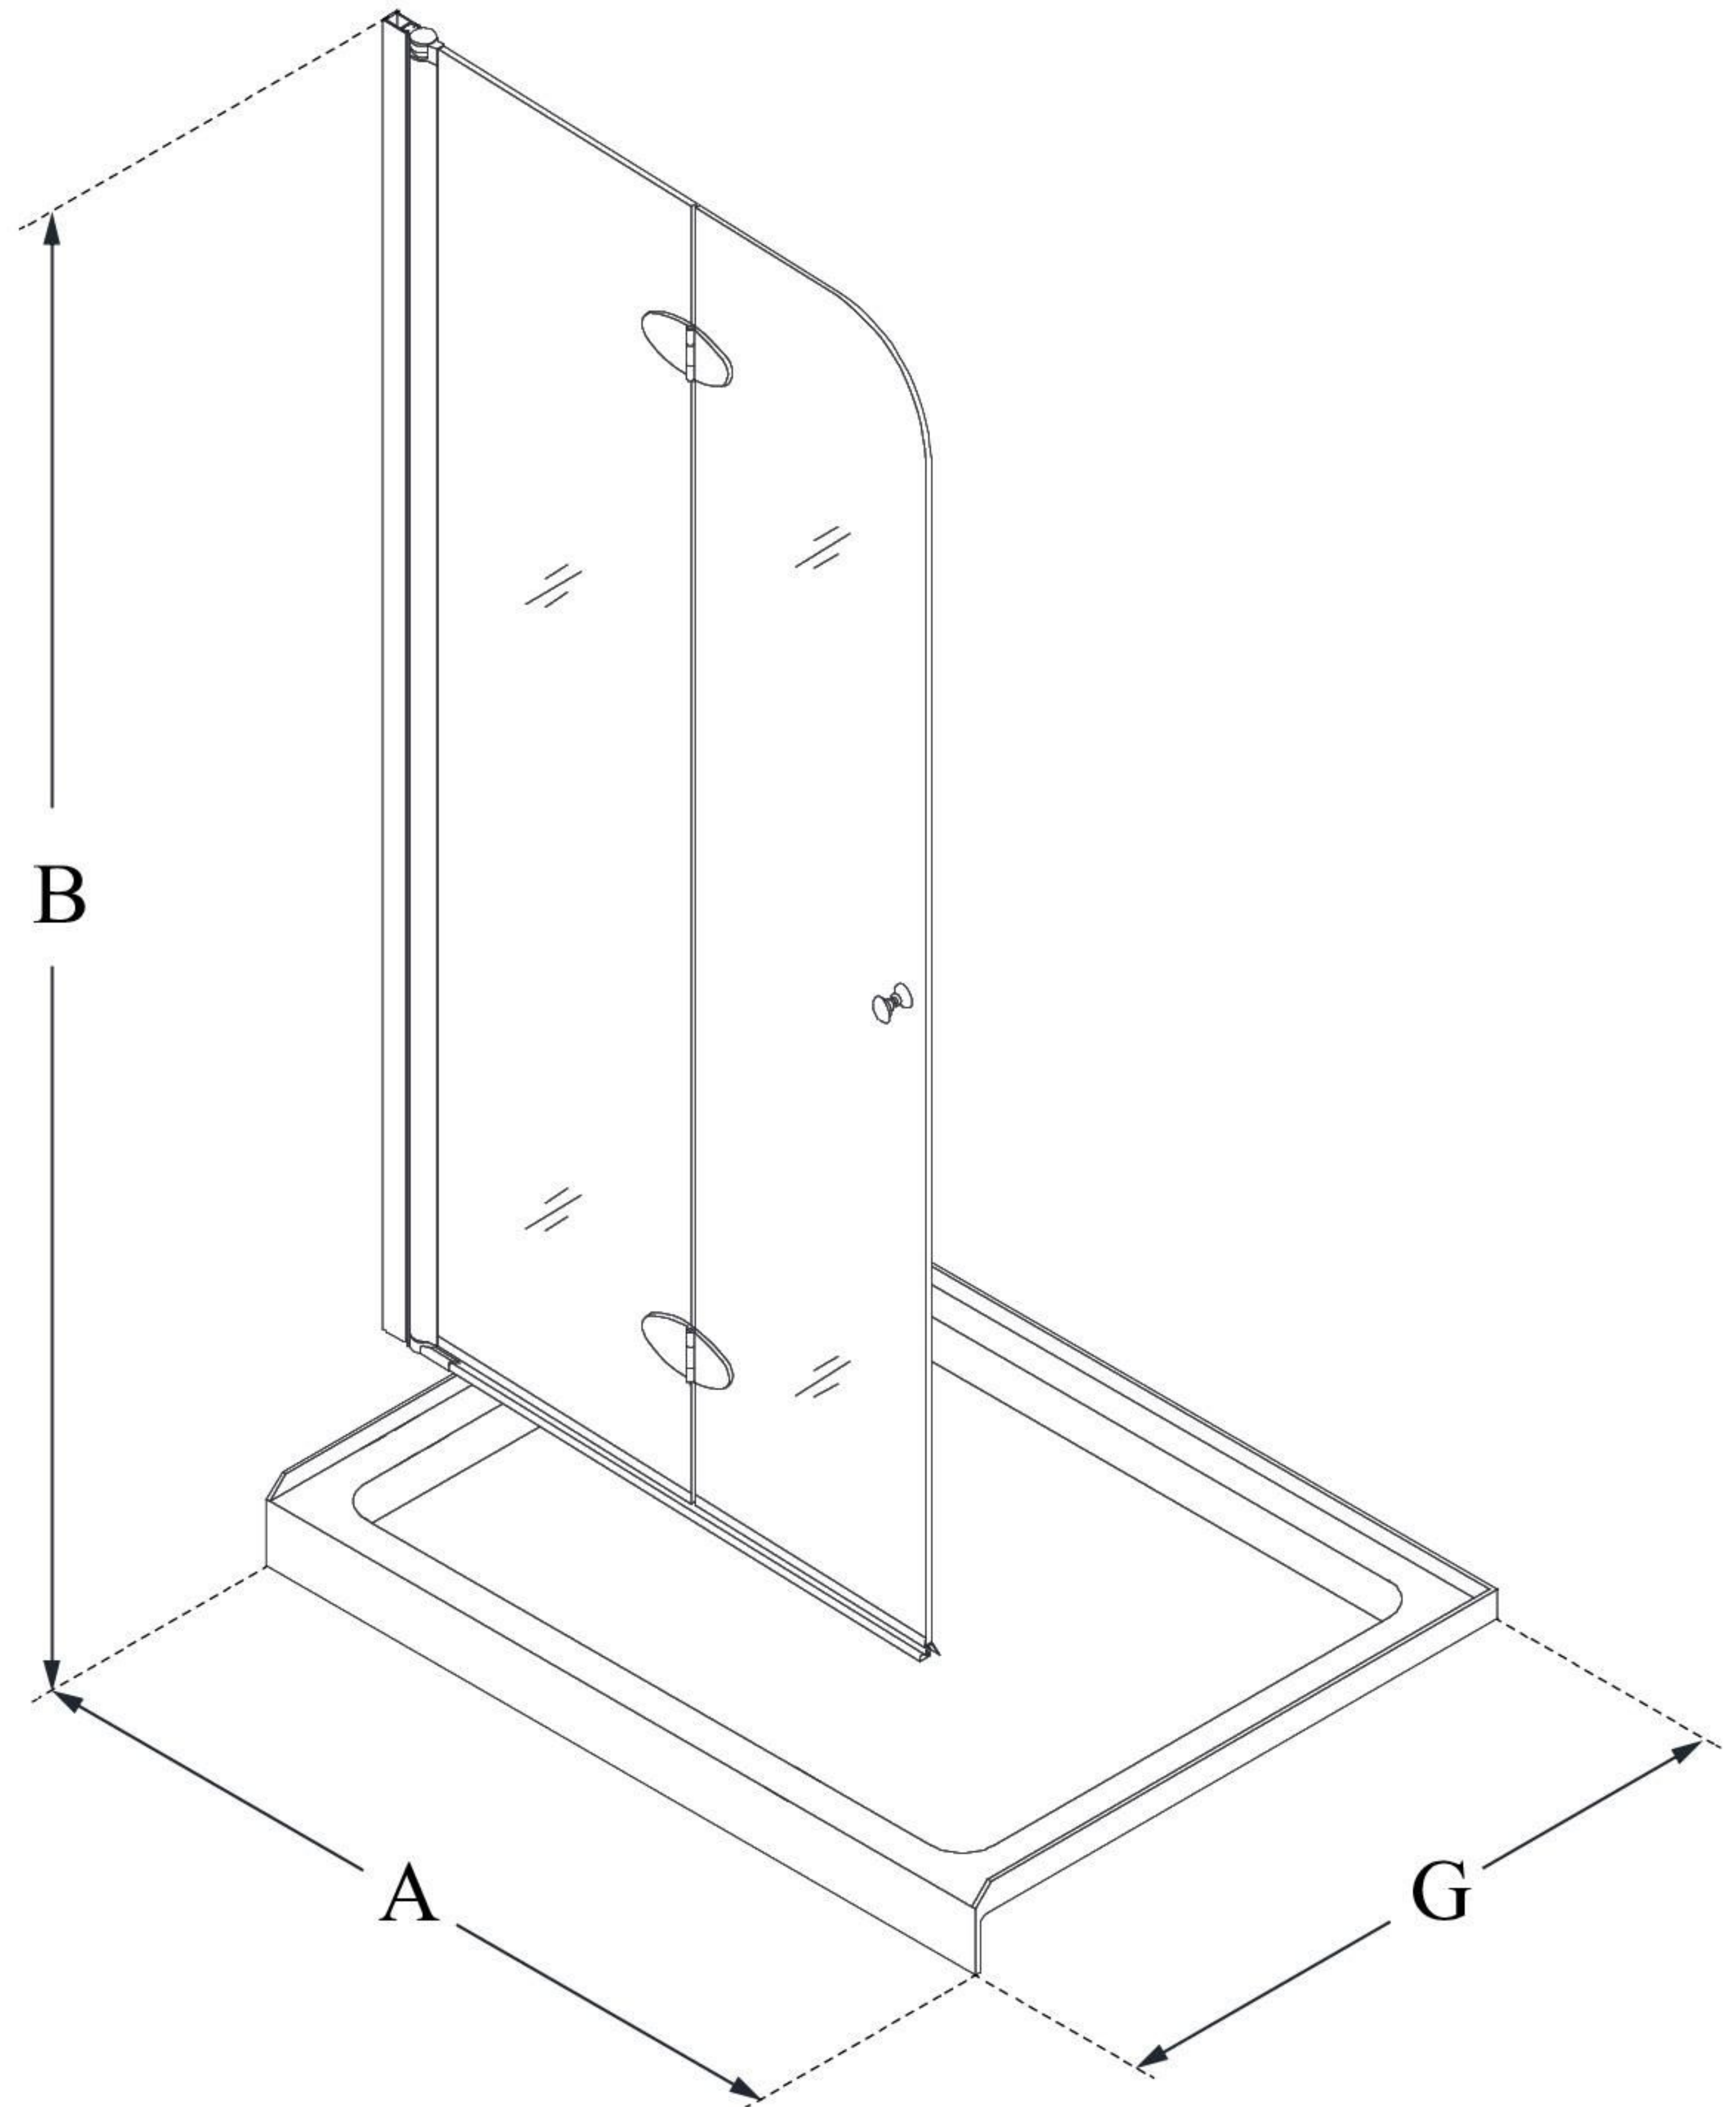

DL-6528

AQUA FOLD

DreamLine Aqua Fold 36 in. D x
36 in. W x 74 3/4 in. H Frameless
Bi-Fold Shower Door and SlimLine
Shower Base Kit

KIT CONTENTS:

- SHOWER DOOR
- SHOWER BASE

CONFIGURATION DIMENSIONS:

A: 36"
KIT WIDTH

B: 74 3/4"
KIT HEIGHT

G: 36"
KIT DEPTH

AVAILABLE DRAIN LOCATIONS:

- CENTER

For precise drain location, please refer to the
included base technical drawing

DreamLine reserves the right to update or modify the hardware or materials pictured
without prior notice for the purpose of product improvement and customer satisfaction.