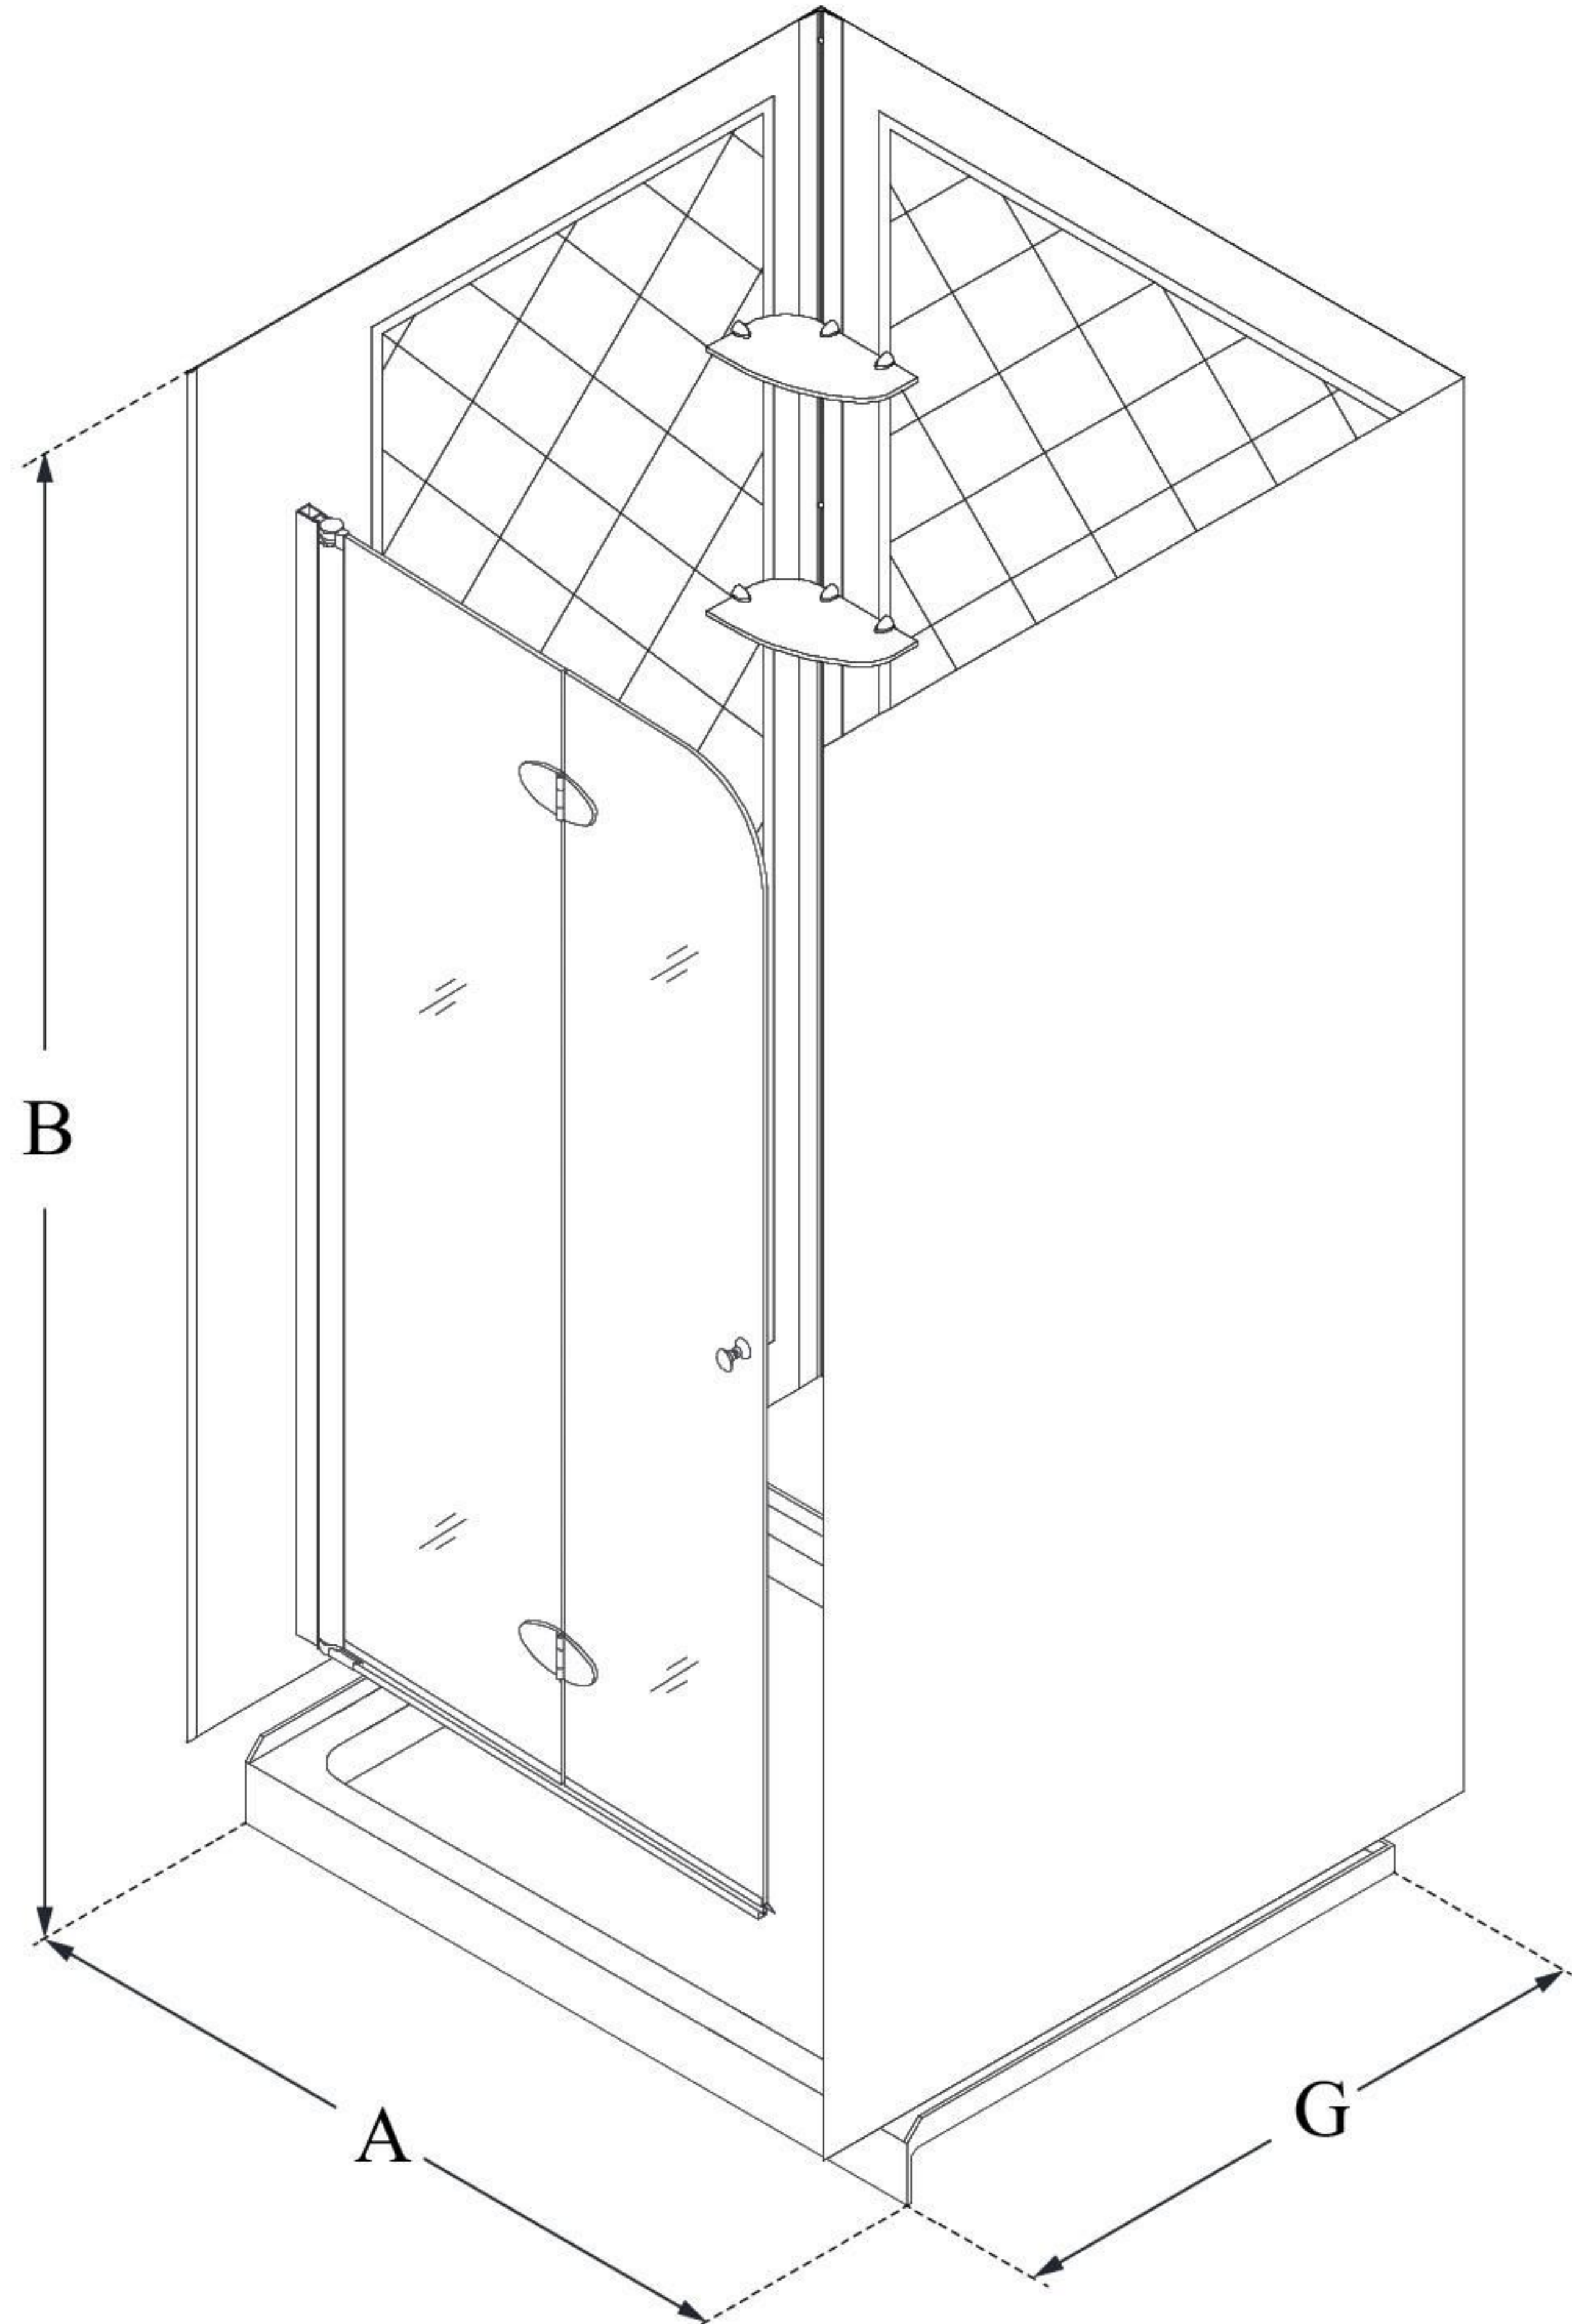

DL-6527

AQUA FOLD

DreamLine Aqua Fold 32 in. D x
32 in. W x 74 3/4 in. H Frameless
Bi-Fold Shower Door with Shower
Base and QWALL-5 Shower
Backwalls Kit

KIT CONTENTS:

- SHOWER DOOR
- SHOWER BASE
- QWALL BACKWALLS

CONFIGURATION DIMENSIONS:

A: 32"
KIT WIDTH

B: 76 3/4"
KIT HEIGHT

G: 32"
KIT DEPTH

AVAILABLE DRAIN LOCATIONS:

- CENTER

For precise drain location, please refer to the
included base technical drawing

DreamLine reserves the right to update or modify the hardware or materials pictured
without prior notice for the purpose of product improvement and customer satisfaction.