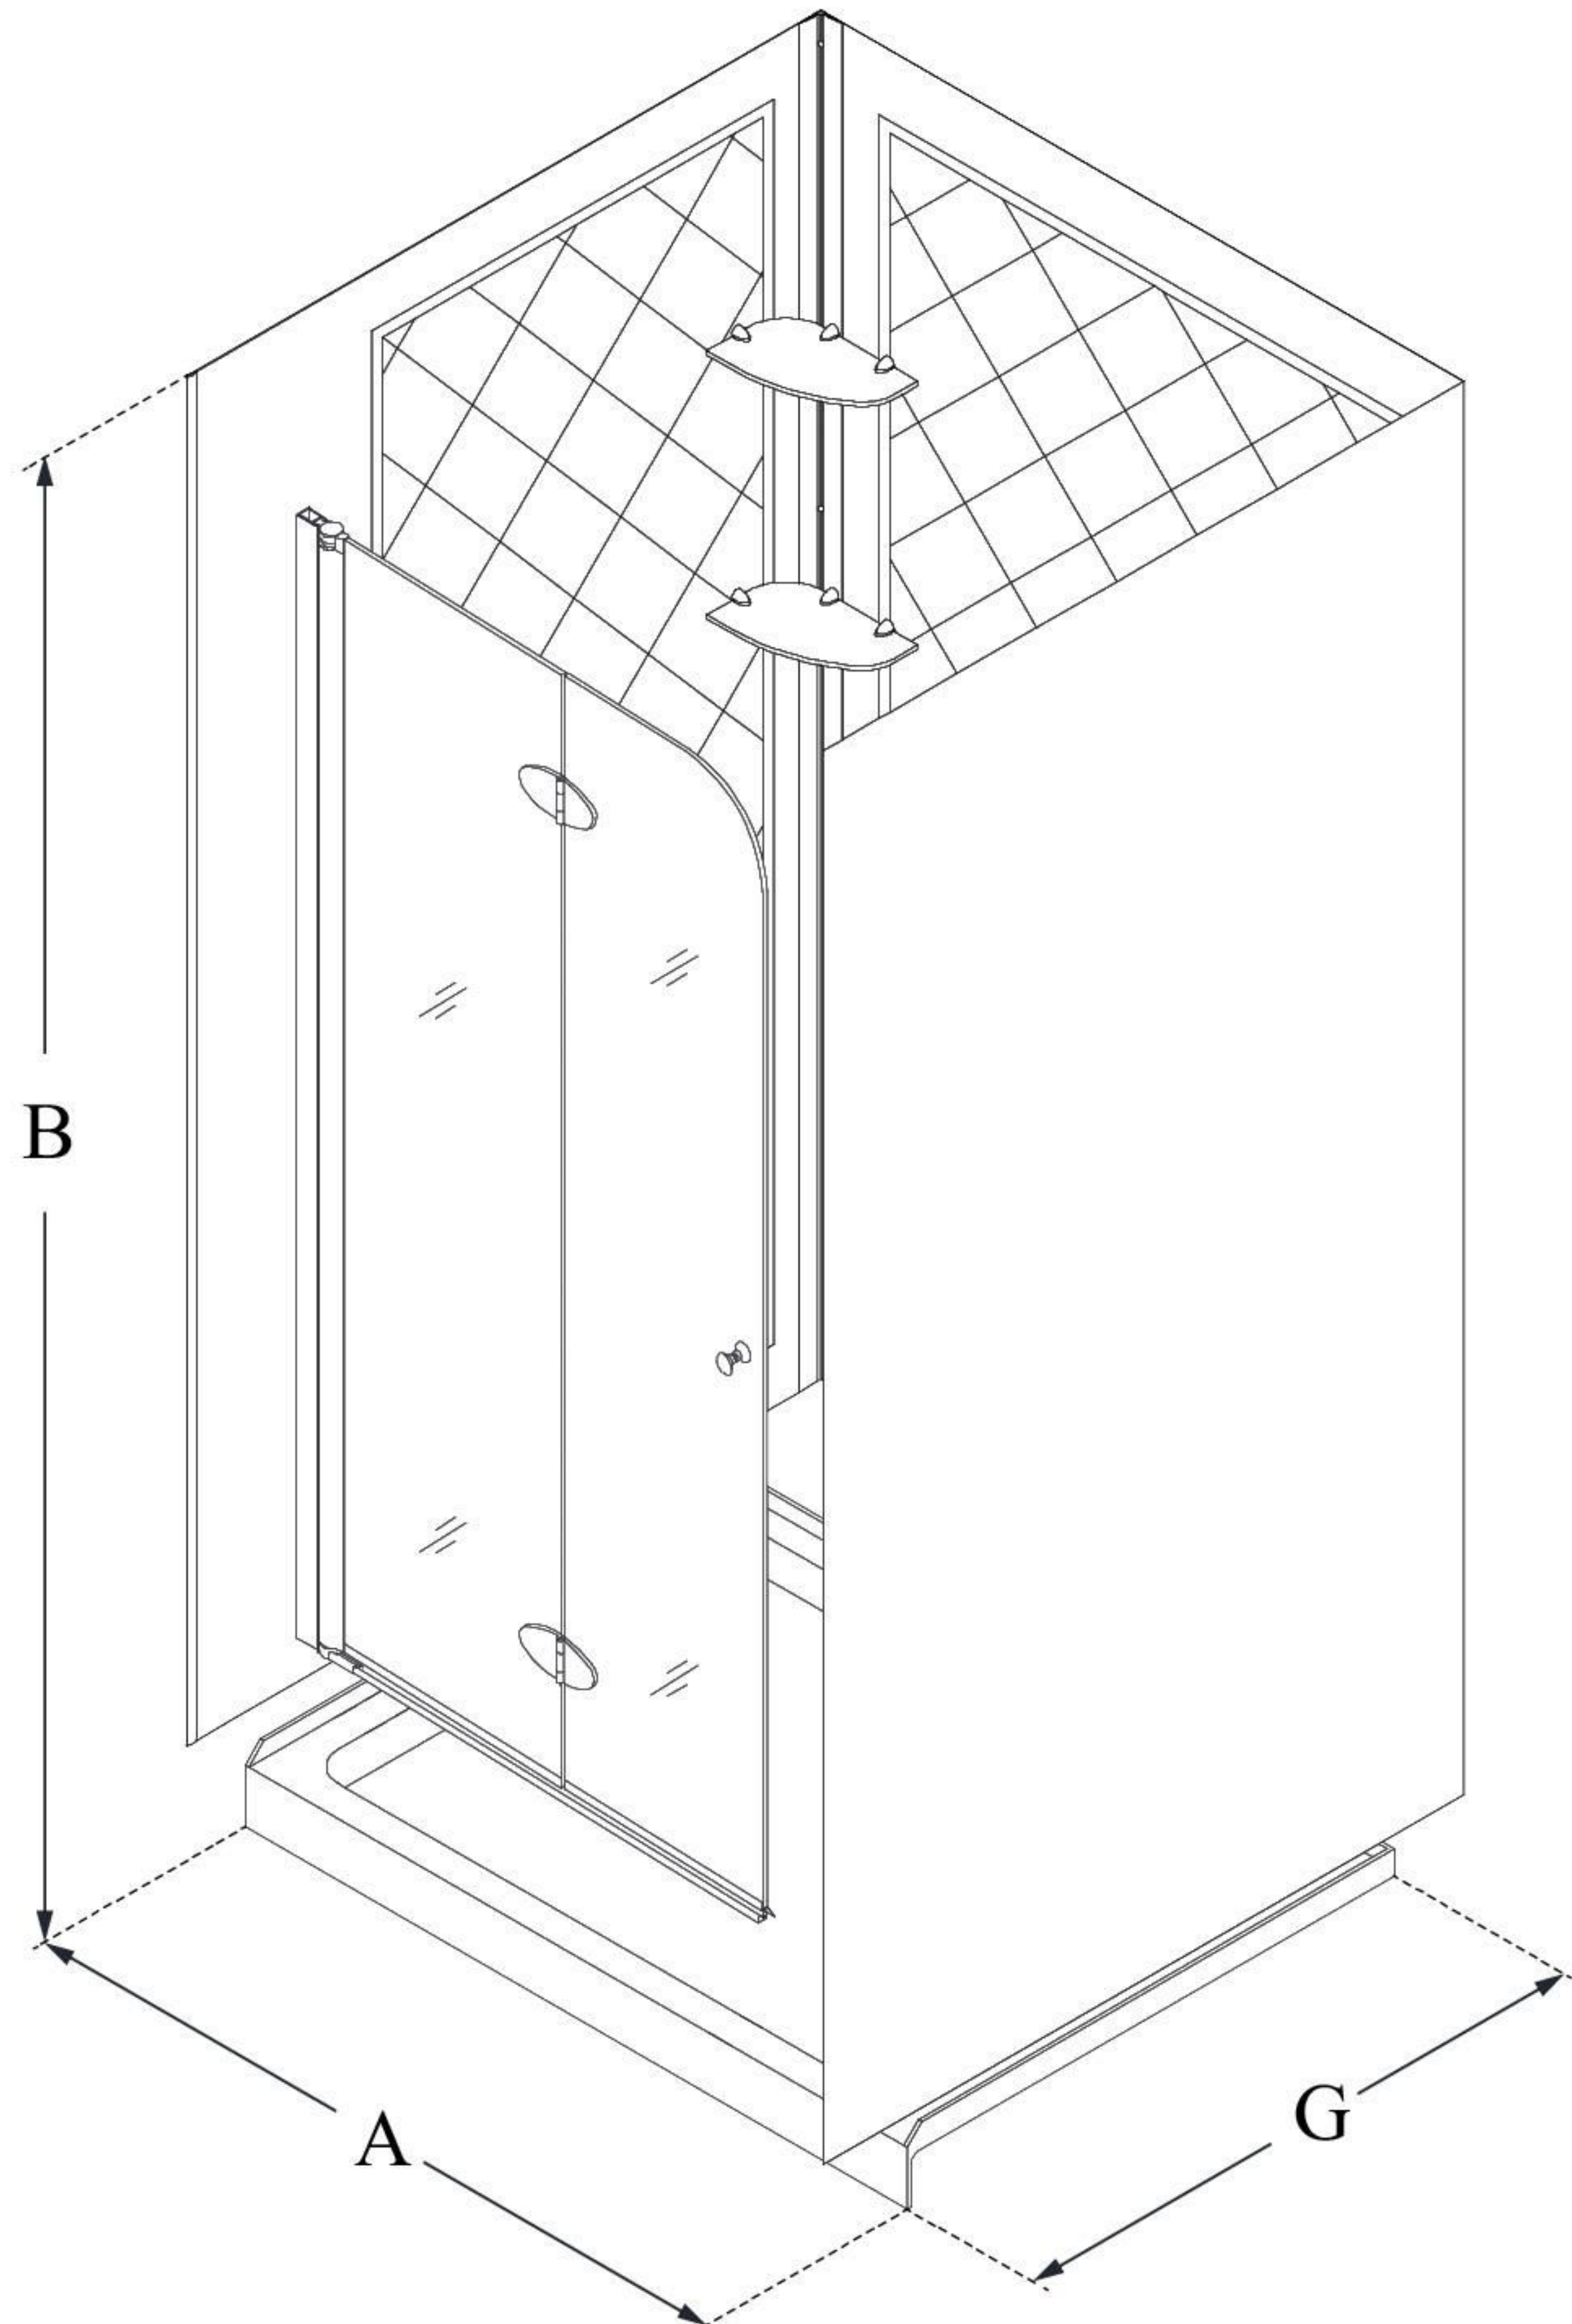

DL-6526

AQUA FOLD

DreamLine Aqua Fold 36 in. D x
36 in. W x 74 3/4 in. H Frameless
Bi-Fold Shower Door with Shower
Base and QWALL-5 Shower
Backwalls Kit

KIT CONTENTS:

- SHOWER DOOR
- SHOWER BASE
- QWALL BACKWALLS

CONFIGURATION DIMENSIONS:

A: 36"
KIT WIDTH

B: 76 3/4"
KIT HEIGHT

G: 36"
KIT DEPTH

AVAILABLE DRAIN LOCATIONS:

- CENTER

For precise drain location, please refer to the
included base technical drawing

DreamLine reserves the right to update or modify the hardware or materials pictured
without prior notice for the purpose of product improvement and customer satisfaction.