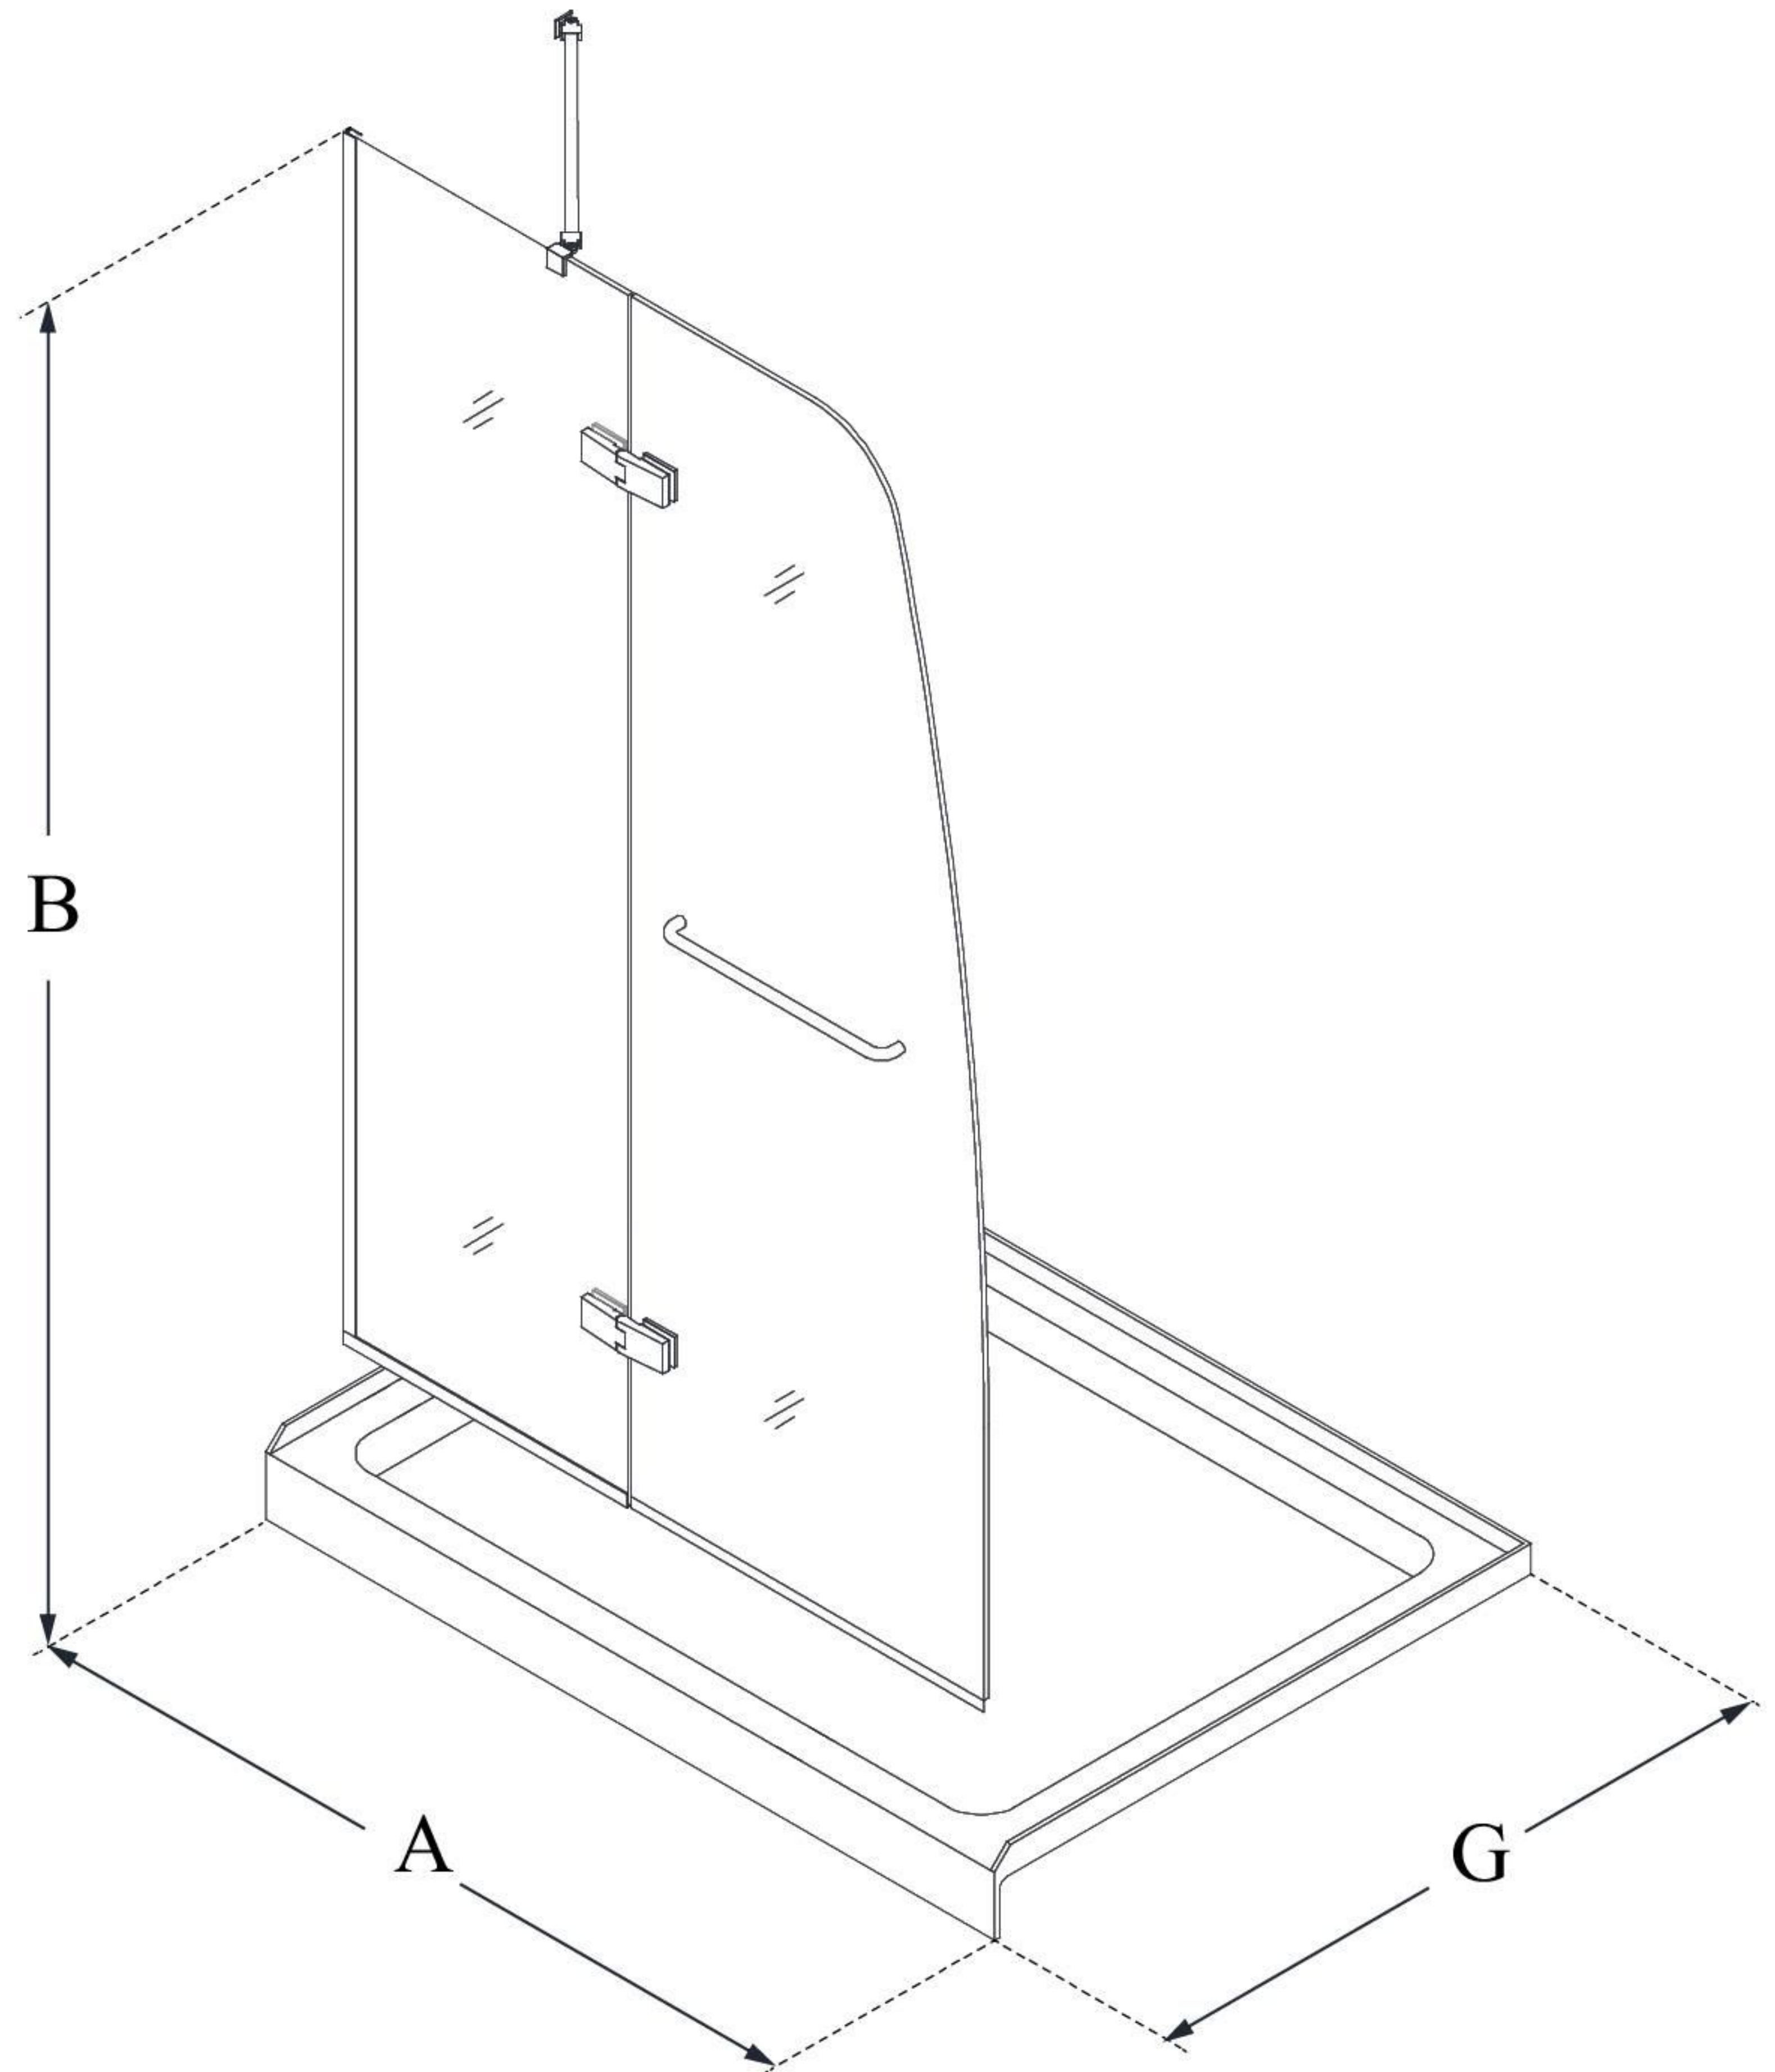

DL-6524

AQUA ULTRA

DreamLine Aqua Ultra 36 in. D x
48 in. W x 74 3/4 in. H Frameless
Hinged Shower Door and SlimLine
Shower Base Kit

KIT CONTENTS:

- SHOWER DOOR
- SHOWER BASE

CONFIGURATION DIMENSIONS:

A: 48"
KIT WIDTH

B: 74 3/4"
KIT HEIGHT

G: 36"
KIT DEPTH

AVAILABLE DRAIN LOCATIONS:

- CENTER

For precise drain location, please refer to the
included base technical drawing

DreamLine reserves the right to update or modify the hardware or materials pictured
without prior notice for the purpose of product improvement and customer satisfaction.