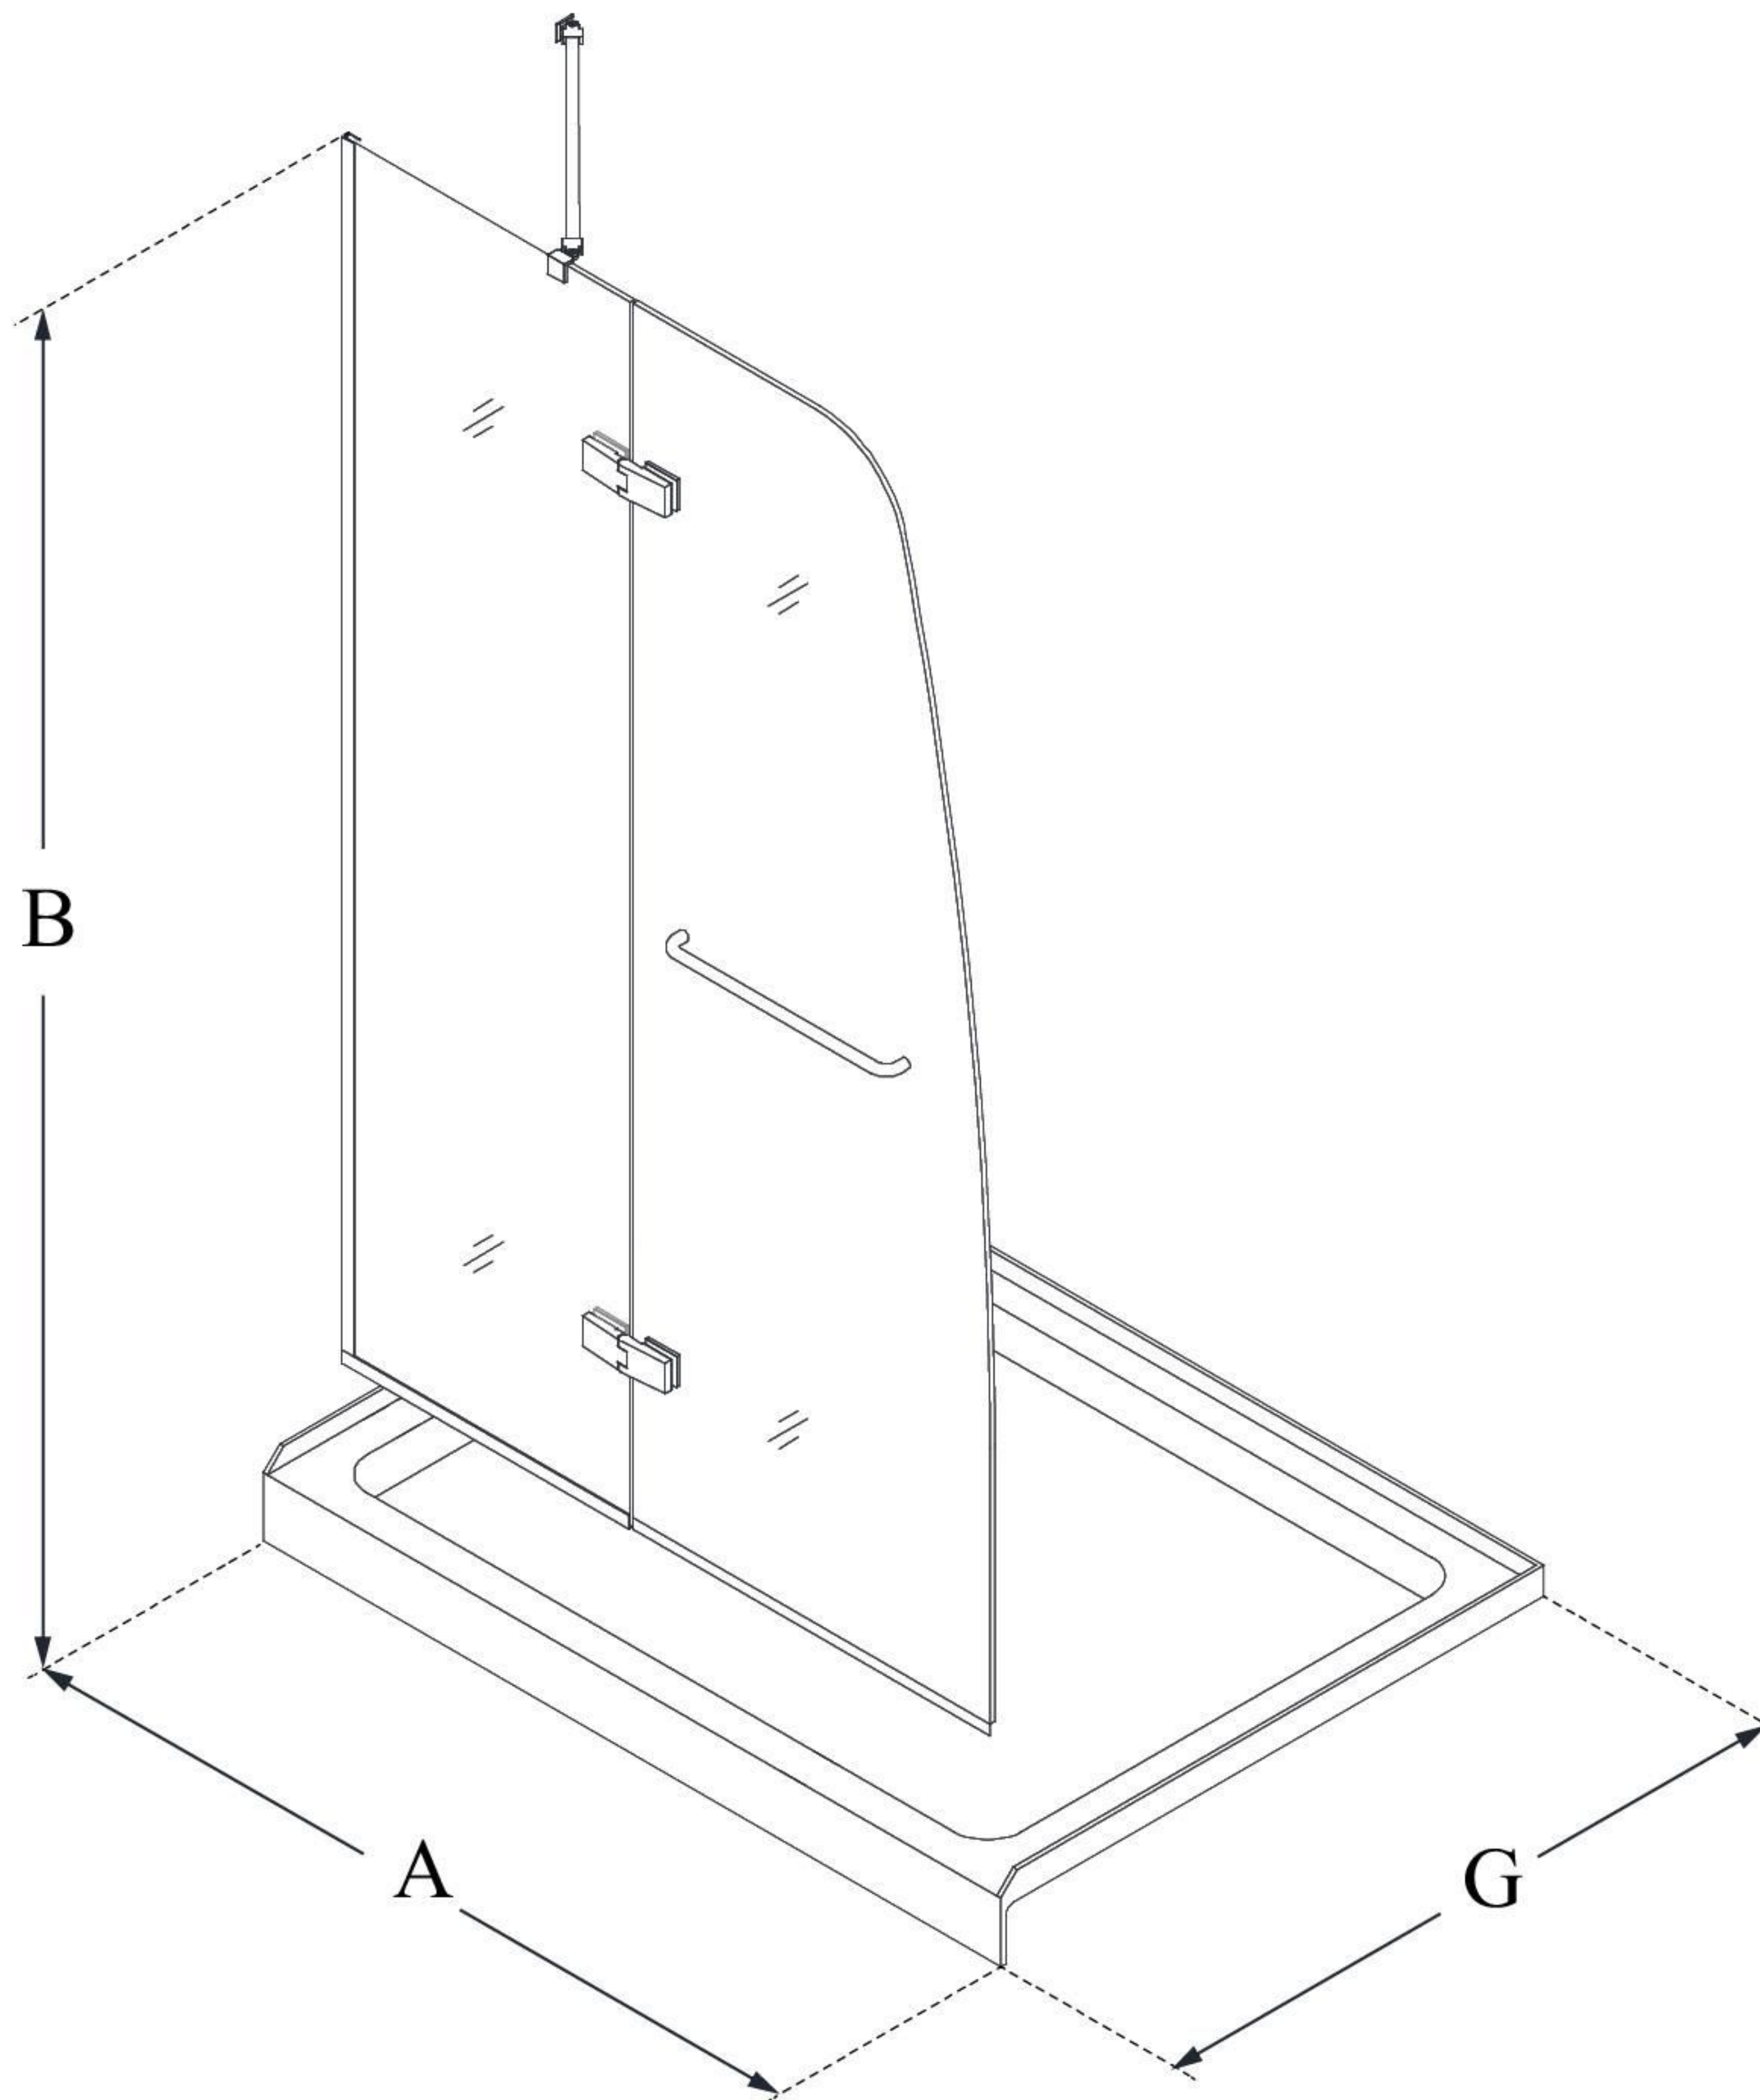

# AQUA ULTRA

DreamLine Aqua Ultra 36 in. D x  
60 in. W x 74 3/4 in. H Frameless  
Hinged Shower Door and SlimLine  
Shower Base Kit

## KIT CONTENTS:

- SHOWER DOOR
- SHOWER BASE

## CONFIGURATION DIMENSIONS:

**A: 60"**  
KIT WIDTH

**B: 74 3/4"**  
KIT HEIGHT

**G: 36"**  
KIT DEPTH

## AVAILABLE DRAIN LOCATIONS:

- CENTER
- LEFT
- RIGHT

For precise drain location, please refer to the  
included base technical drawing

DreamLine reserves the right to update or modify the hardware or materials pictured  
without prior notice for the purpose of product improvement and customer satisfaction.