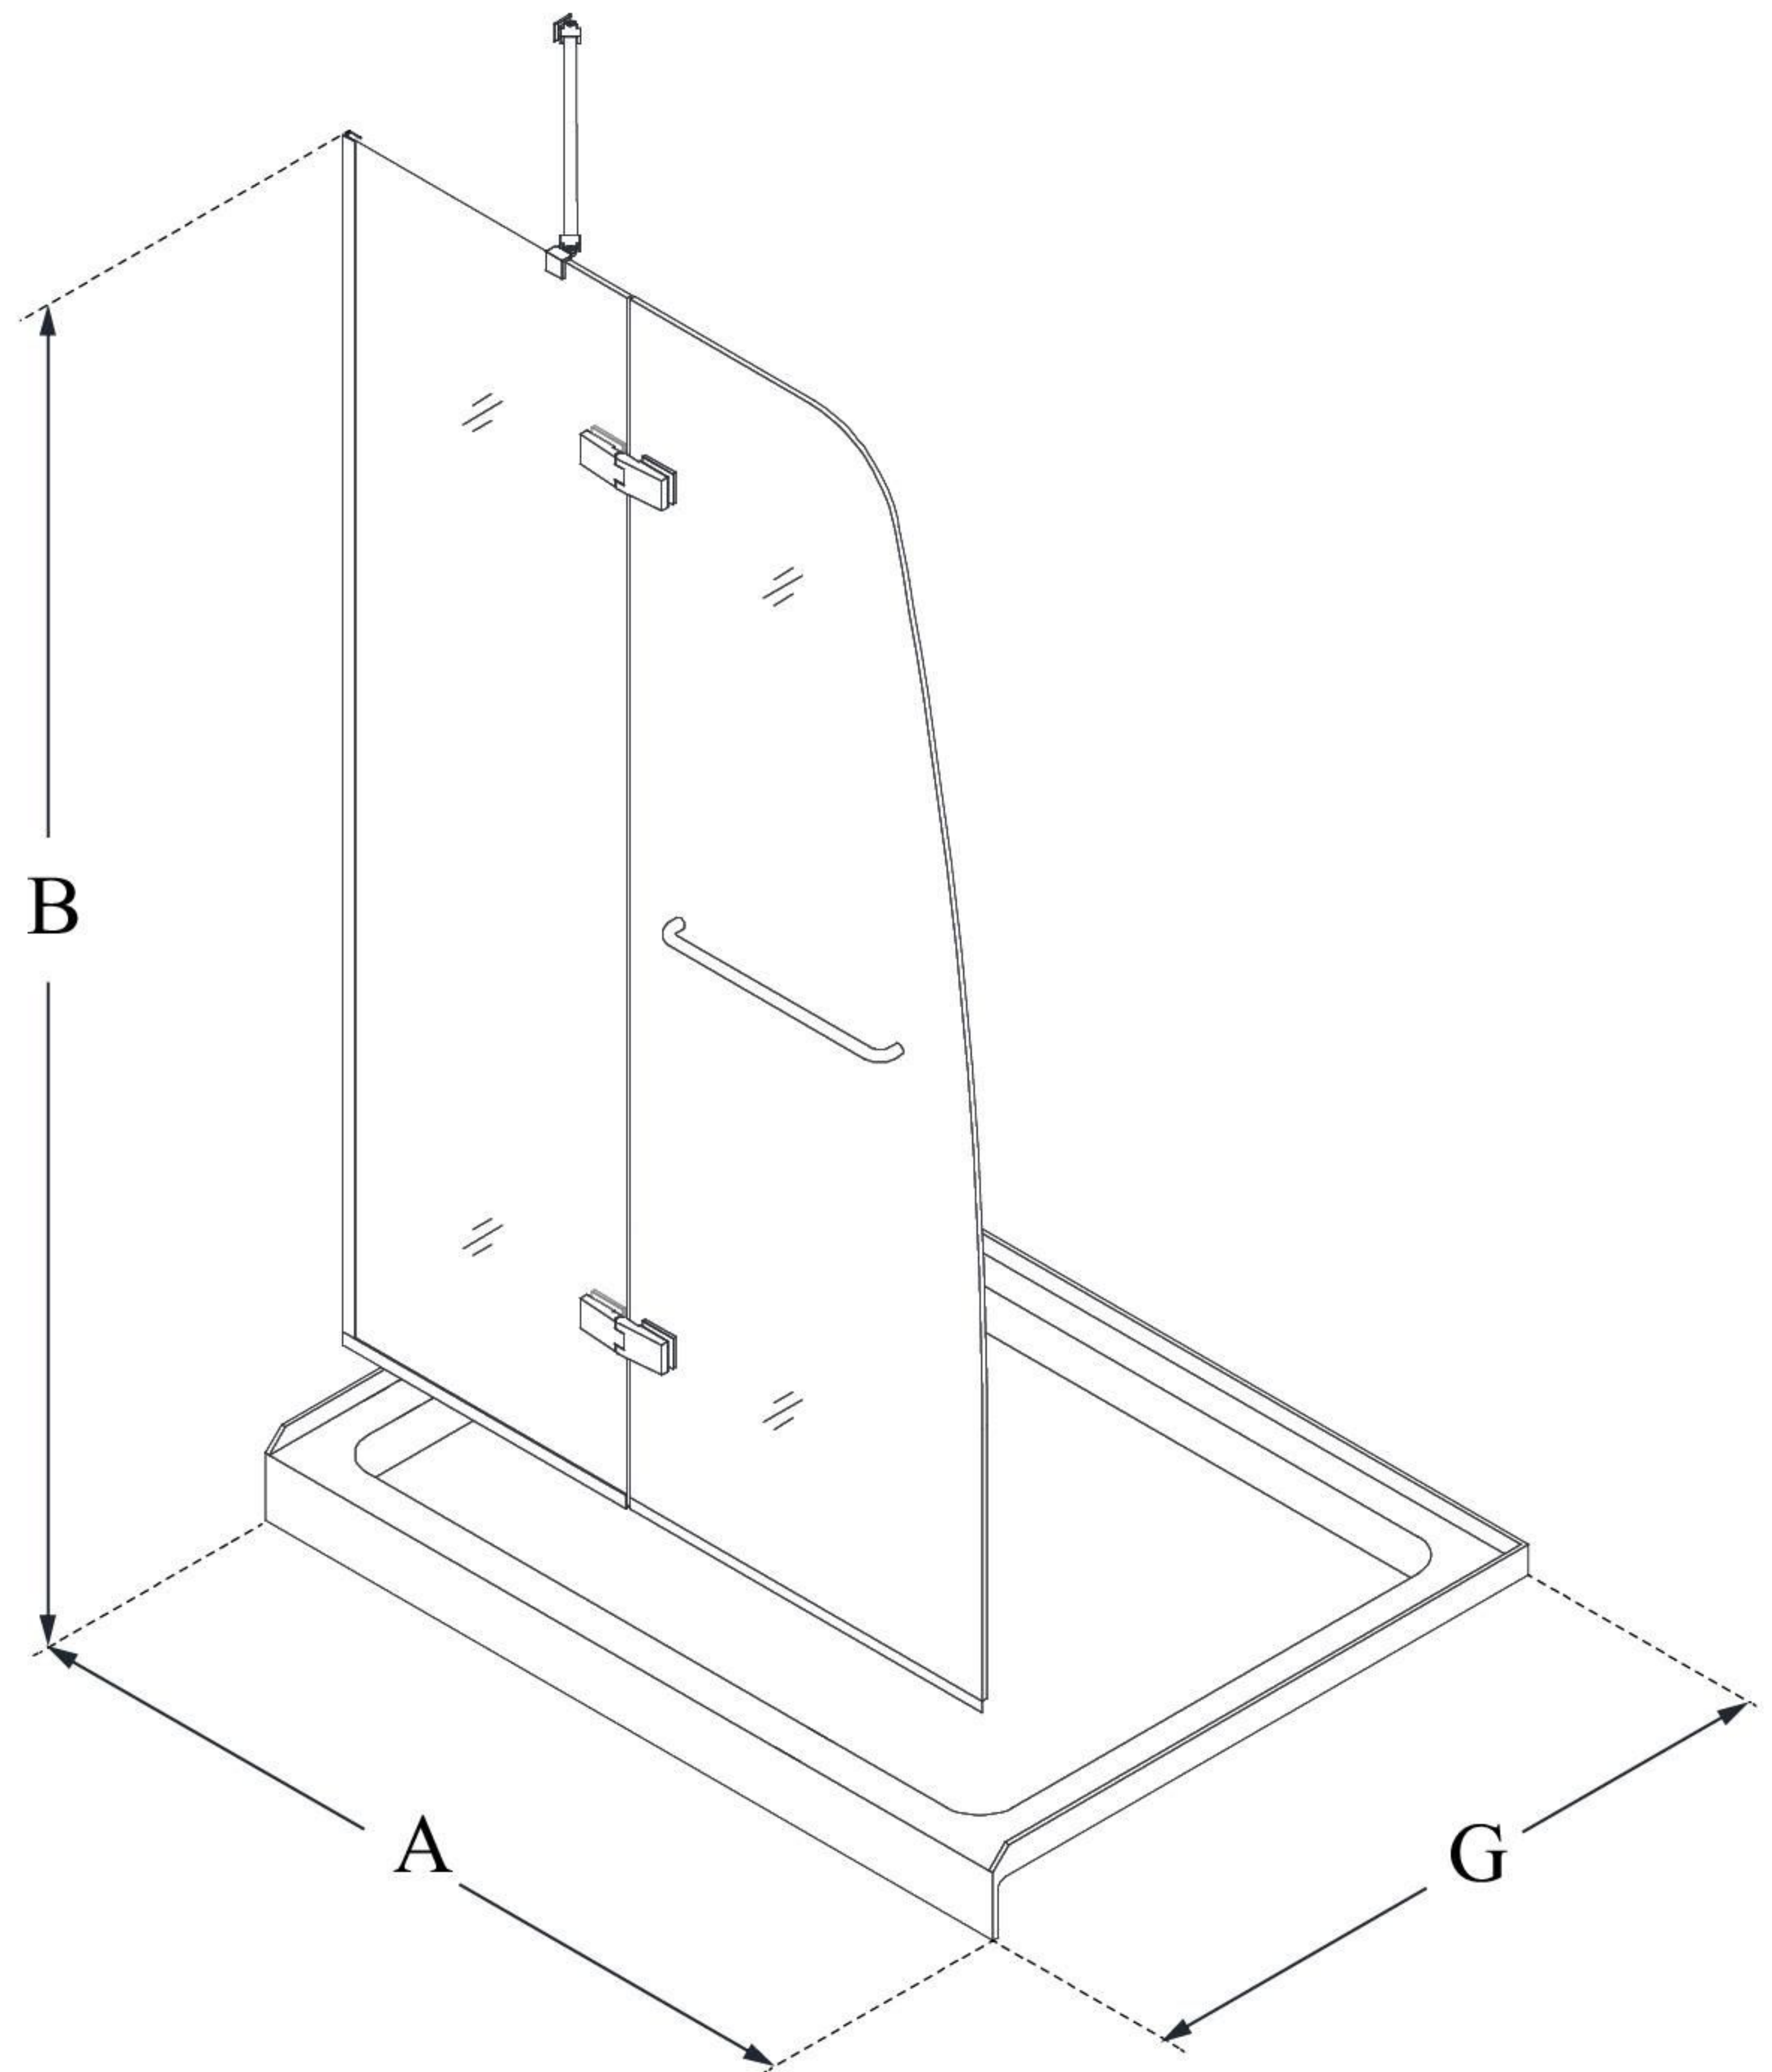

DL-6522

AQUA ULTRA

DreamLine Aqua Ultra 34 in. D x
60 in. W x 74 3/4 in. H Frameless
Hinged Shower Door and SlimLine
Shower Base Kit

KIT CONTENTS:

- SHOWER DOOR
- SHOWER BASE

CONFIGURATION DIMENSIONS:

A: 60"
KIT WIDTH

B: 74 3/4"
KIT HEIGHT

G: 34"
KIT DEPTH

AVAILABLE DRAIN LOCATIONS:

- CENTER
- LEFT
- RIGHT

For precise drain location, please refer to the
included base technical drawing

DreamLine reserves the right to update or modify the hardware or materials pictured
without prior notice for the purpose of product improvement and customer satisfaction.